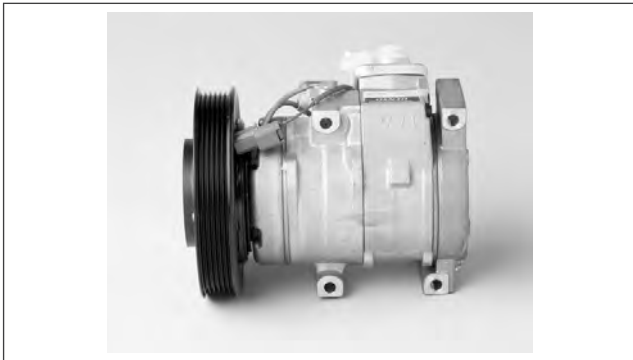

HONDA		DCP40002	
Compressor Type	10S17C	Clutch Type	
Refrigerant Type	R134a	Voltage	
Oil Type	ND-oil 8	Pulley Type	DL-Pulley
Oil Quantity	160	Diameter	150