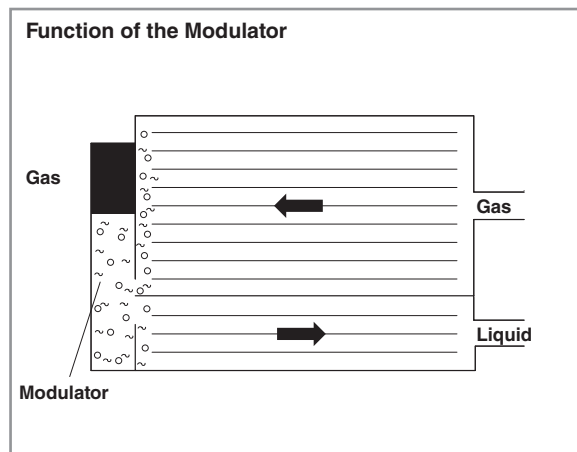

GB

Condensers

The condenser is a heat exchanger belonging to the vehicle air conditioning system. Its function is to condense the refrigerant in the A/C cycle. As a heat exchanger, the condenser's structure is similar to that of the radiator, but it has to withstand the high internal pressures (up to 34 Bar) typical for air conditioning systems. DENSO condensers, particularly our most recent applications, have an integrated filter/dryer to ensure greater efficiency of the air conditioning system.