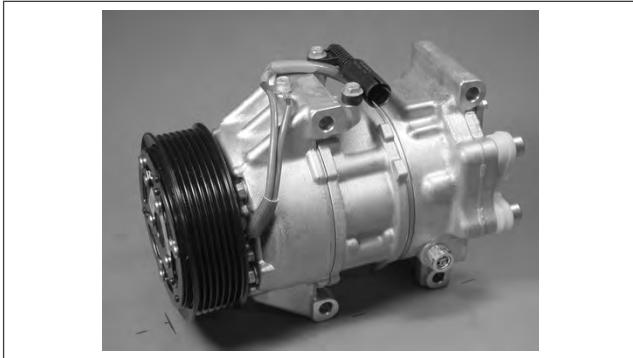

BMW		DCP05022	
Compressor Type	5SA09C	Clutch Type	CL / LC35S
Refrigerant Type	R134a	Voltage	12
Oil Type	ND-oil 8	Pulley Type	Magnetic Clutch
Oil Quantity	90	Diameter	105