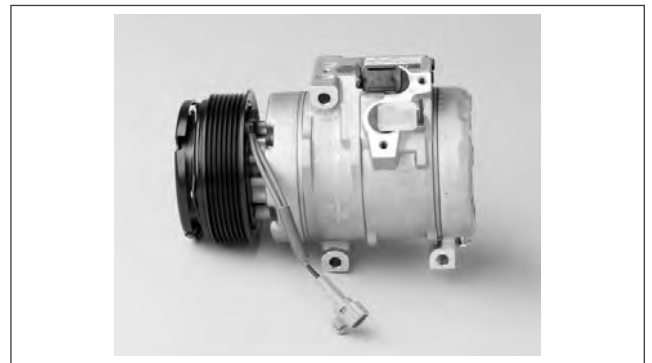

SUBARU		DCP36004	
Compressor Type	10S15L	Clutch Type	
Refrigerant Type	R134a	Voltage	12
Oil Type	ND-oil 8	Pulley Type	Magnetic Clutch
Oil Quantity	120	Diameter	110