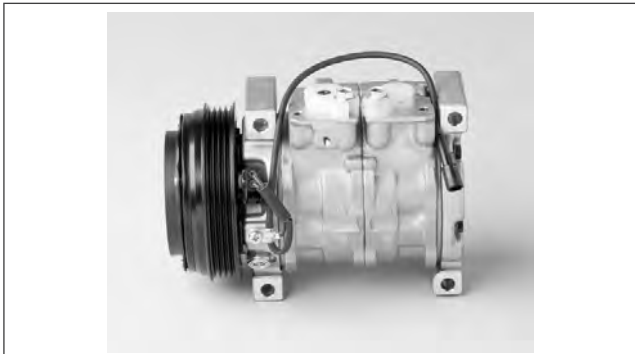

SUZUKI		DCP47003	
Compressor Type	10S13C	Clutch Type	
Refrigerant Type	R134a	Voltage	12
Oil Type	ND-oil 8	Pulley Type	Magnetic Clutch
Oil Quantity	100	Diameter	110