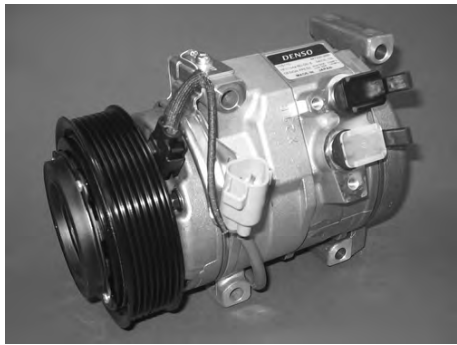

TOYOTA		DCP50081	
Compressor Type	10S17C	Clutch Type	LS45
Refrigerant Type	R134a	Voltage	12
Oil Type	ND-oil 8	Pulley Type	Magnetic Clutch
Oil Quantity	195	Diameter	120