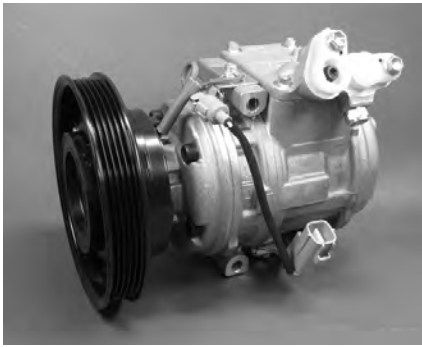

TOYOTA		DCP50025	
Compressor Type	10PA15L	Clutch Type	L50
Refrigerant Type	R134a	Voltage	12
Oil Type	ND-oil 8	Pulley Type	Magnetic Clutch
Oil Quantity	140	Diameter	120

TOYOTA		DCP50023	
Compressor Type	10PA15L	Clutch Type	L50
Refrigerant Type	R134a	Voltage	12
Oil Type	ND-oil 8	Pulley Type	Magnetic Clutch
Oil Quantity	140	Diameter	150