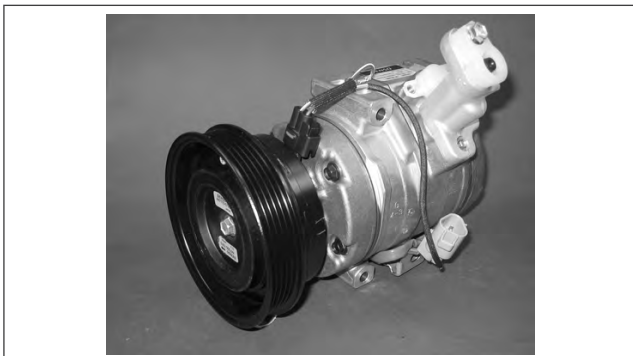

TOYOTA		DCP50090	
Compressor Type	10S15L	Clutch Type	LS45
Refrigerant Type	R134a	Voltage	12
Oil Type	ND-oil 8	Pulley Type	Magnetic Clutch
Oil Quantity	120	Diameter	120