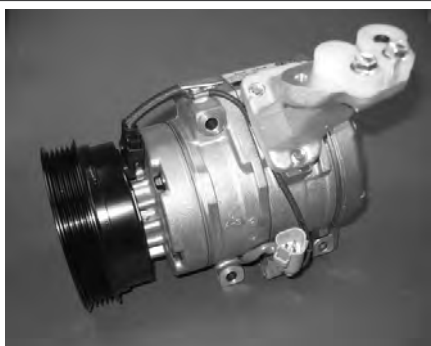

TOYOTA		DCP50225	
Compressor Type	10S15L	Clutch Type	LC45
Refrigerant Type	R134a	Voltage	12
Oil Type	ND-oil 8	Pulley Type	Magnetic Clutch
Oil Quantity	120	Diameter	115