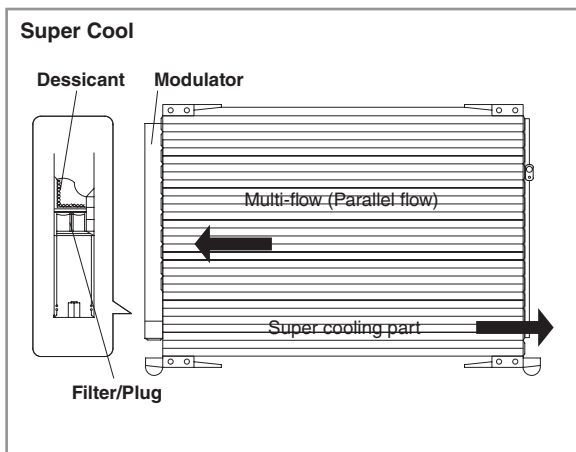

GB

Condensers

The condenser is a heat exchanger belonging to the vehicle air conditioning system. Its function is to condense the refrigerant in the A/C cycle. As a heat exchanger, the condenser's structure is similar to that of the radiator, but it has to withstand the high internal pressures (up to 34 Bar) typical for air conditioning systems. DENSO condensers, particularly our most recent applications, have an integrated filter/dryer to ensure greater efficiency of the air conditioning system.