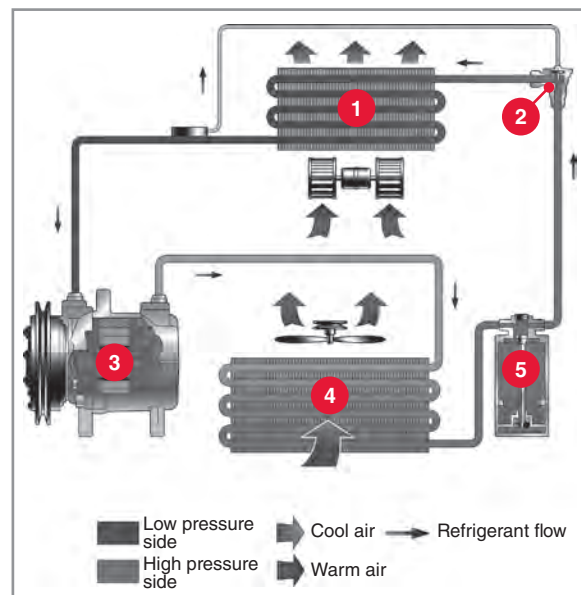

DENSO Receiver Drier

The receiver drier will store the refrigerant until the evaporator requires it, ensuring that only liquefied refrigerant flows to the evaporator. Secondly the refrigerant is filtered and dried. After separation of gas and liquid, liquid refrigerant flows to the expansion valve.

DENSO Expansion Valve

The expansion valve injects the refrigerant into the evaporator, changing the refrigerant from a high pressure and high temperature liquid, into a low pressure and low temperature liquid and gas mixture.

DENSO Evaporator

The evaporator vaporises the low pressure and low temperature refrigerant. When vaporising the refrigerant a large amount of heat is required which the evaporator absorbs from the warm air passing over the evaporator fins, thus cooling the passenger compartment. All liquid changes into a gas and flows to the compressor. The process is then repeated again.

DENSO Pressure Switch or Sensor

The pressure switch (or pressure sensor) is a safety device which protects the refrigerant cycle components from a too high pressure or a too low pressure. Secondly the pressure sensor sends the signal to a control unit, which uses the signal to calculate the correct variable displacement of the electronic controlled variable type compressor.

1. Evaporator
2. Expansion valve
3. Compressor
4. Condenser
5. Receiver Drier