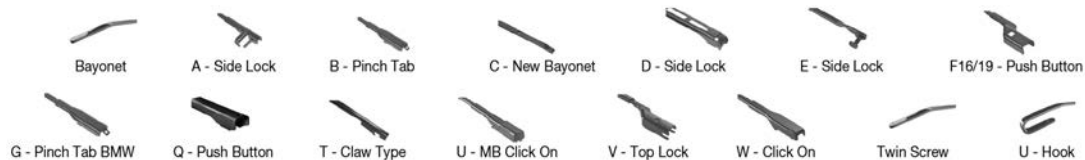

WIPER ARM TYPE		STANDARD	HYBRID	FLAT	REAR				
				+							
				Spoiler							
CITROËN <i>Continued</i>											
JUMPY (95-06) <i>Continued</i>											
	10/95-10/06	U-hook			DMS-565	DM-565	DMC-550	DUR-065R	DUR-050R		
	10/95-12/06	U-hook			DMS-565	DM-565	DMC-550	DUR-065L	DUR-050L	DFR-010	DFR-004
		U-hook			DMS-565	DM-565	DMC-550	DUR-065R	DUR-050R		
	10/99-10/06	U-hook			DMS-565	DM-565	DMC-550	DUR-065L	DUR-050L	DFR-010	DFR-004
		U-hook			DMS-565	DM-565	DMC-550	DUR-065R	DUR-050R		
JUMPY (06-)											
	11/06-	U-hook				DM-570	DMC-550			DFR-010	DFR-004
		U-hook				DM-570	DMC-550				
	01/07-03/16	U-hook				DM-570	DMC-550			DFR-010	DFR-004
	01/07-03/16	U-hook				DM-570	DMC-550			DFR-010	DFR-004
	01/07-03/16	U-hook				DM-570	DMC-550				
	01/07-03/16	U-hook				DM-570	DMC-550				
JUMPY (16-)											
	04/16-	C- new bayonet								DF-408	
	04/16-	C- new bayonet								DF-408	
	04/16-	C- new bayonet								DF-205	
	04/16-	C- new bayonet								DF-205	
	09/16-	C- new bayonet								DF-408	
		C- new bayonet								DF-205	
JUMPY Van (V_)											
	08/21-	C- new bayonet								DF-408	
		C- new bayonet								DF-205	
LNA (76-86)											
	11/76-10/86	U-hook				DM-040	DM-040	DU-040L	DU-040L		DM-033
		U-hook				DM-040	DM-040	DU-040R	DU-040R		DM-033
NEMO (08-)											
	02/08-	C- new bayonet								DF-042	
	04/09-	C- new bayonet								DF-042	
SAXO (96-04)											
	02/96-04/04	U-hook				DM-050	DM-045	DUR-050L	DUR-045L		DM-040
		U-hook				DM-050	DM-045	DUR-050R	DUR-045R		DM-040
SPACETOURER (16-)											
	04/16-	C- new bayonet								DF-408	
		C- new bayonet								DF-205	
VISA (78-91)											
	09/78-03/91	U-hook				DM-045	DM-045	DUR-045L	DUR-045L		
		U-hook				DM-045	DM-045	DUR-045R	DUR-045R		
	03/83-10/88	U-hook				DM-045	DM-045	DUR-045L	DUR-045L		
		U-hook				DM-045	DM-045	DUR-045R	DUR-045R		
XANTIA (93-03)											
	03/93-04/03	U-hook				DM-560	DMC-550	DUR-060L	DUR-048L		DM-045
		U-hook				DM-560	DMC-550	DUR-060R	DUR-048R		DM-045
	06/95-04/03	U-hook				DM-560	DMC-550	DUR-060L	DUR-048L		DM-033
		U-hook									DM-040
		U-hook				DM-560	DMC-550	DUR-060R	DUR-048R		DM-033
		U-hook									DM-040
XM (89-94)											
	05/89-06/94	U-hook			DMS-555	DM-055	DM-055	DUR-055L	DUR-055L		DM-045
		U-hook									DU-040L
		U-hook			DMS-555	DM-055	DM-055	DUR-055R	DUR-055R		DM-045
		U-hook									DU-040R
	05/89-07/94	U-hook			DMS-555	DM-055	DM-055	DUR-055L	DUR-055L		DM-040
		U-hook			DMS-555	DM-055	DM-055	DUR-055R	DUR-055R		DM-040
XM (94-00)											
	05/94-10/00	U-hook			DMS-555	DM-055	DM-055	DUR-055L	DUR-055L		DM-040
	05/94-10/00	U-hook			DMS-555	DM-055	DM-055	DUR-055L	DUR-055L		DM-045
	05/94-10/00	U-hook			DMS-555	DM-055	DM-055	DUR-055R	DUR-055R		DM-040
	05/94-10/00	U-hook			DMS-555	DM-055	DM-055	DUR-055R	DUR-055R		DM-045