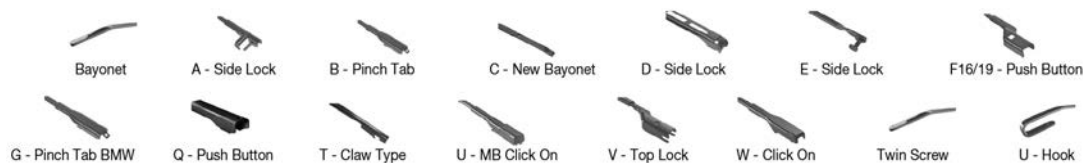

WIPER ARM TYPE		STANDARD	HYBRID	FLAT	REAR				
				+							
				Spoiler							
VW Continued											
AMAROK (2H, S1) (10-) Continued											
	09/12-	U-hook								DF-052	
ARTEON (3H) (17-)											
	03/17-	F16- push button								DF-077	
ATLAS (CA1) (16-)											
	12/16-	F16- push button								DF-412	
BEETLE (5C1, 5C2)											
	07/17-07/19	F16- push button								DF-414	
		F16- push button								DF-209	
BEETLE (5C) (11-19)											
	04/11-07/19	F16- push button								DF-414	
		F16- push button								DF-209	
	12/11-07/19	F16- push button								DF-414	
		F16- push button								DF-209	
BORA (1J) (98-05)											
	10/98-06/02	U-hook		DMS-553	DM-553	DM-648	DUR-053L	DUR-048L	DFR-005	DFR-003	
		U-hook		DMS-553	DM-553	DM-648	DUR-050R	DUR-048R			
	05/99-06/02	U-hook		DMS-553	DM-553	DM-648	DUR-053L	DUR-048L	DFR-005	DFR-003	DM-038
		U-hook		DMS-553	DM-553	DM-648	DUR-050R	DUR-048R			DM-038
	06/02-05/05	U-hook								DF-001	
	06/02-12/13	U-hook								DF-001	
BORA I (1J2)											
	06/02-10/04	U-hook								DF-001	
CADDY ALLTRACK Box Body/MPV (SAA)											
	11/15-09/20	F19- push button									DF-317 Single door
CADDY I (14) (82-92)											
	08/82-07/92	U-hook			DM-040	DM-040	DU-040L	DU-040L			
		U-hook			DM-040	DM-040	DU-040R	DU-040R			
CADDY II (9K, 9U) (95-04)											
	11/95-01/04	U-hook		DMS-553	DM-553	DM-045	DUR-053L	DUR-045L			DM-045
	11/95-01/04	U-hook		DMS-553	DM-553	DM-045	DUR-053L	DUR-045L			DM-045
	11/95-01/04	U-hook		DMS-553	DM-553	DM-045	DUR-050R	DUR-045R			DM-045
	11/95-01/04	U-hook		DMS-553	DM-553	DM-045	DUR-050R	DUR-045R			DM-045
	06/96-12/00	U-hook		DMS-553	DM-553	DM-045	DUR-053L	DUR-045L			DM-045
		U-hook		DMS-553	DM-553	DM-045	DUR-050R	DUR-045R			DM-045
CADDY III (2K, 2C) (04-15)											
	03/04-05/06	F19- push button								DF-030	DM-040
	03/04-05/06	F19- push button								DF-030	DM-040
	03/04-05/06	F19- push button								DF-103	DF-302 Single door
	03/04-05/06	F19- push button								DF-103	DF-302 Single door
	03/04-05/06	F19- push button								DF-103	DM-040
	03/04-05/06	F19- push button								DF-103	DM-040
	03/04-05/06	F19- push button								DF-255	DF-302 Single door
	03/04-05/06	F19- push button								DF-255	DF-302 Single door
	03/04-02/07	F19- push button								DF-103	DM-040
	03/04-02/07	F19- push button								DF-103	DM-040
	03/04-02/07	F19- push button								DF-103	DM-040
	03/04-02/07	F19- push button								DF-103	DM-040
	03/04-05/15	F19- push button								DF-030	DF-302 Single door
	03/04-05/15	F19- push button								DF-030	DF-302 Single door
	03/04-05/15	F19- push button								DF-255	DF-302 Single door
	03/04-05/15	F19- push button								DF-255	DF-302 Single door
	03/04-05/15	F19- push button								DF-255	DF-302 Single door
	03/07-05/15	F19- push button								DF-002	DM-040
	03/07-05/15	F19- push button								DF-002	DM-040