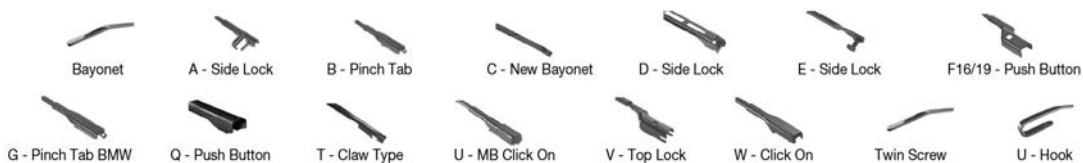

WIPER ARM TYPE		STANDARD	HYBRID	FLAT	REAR					
				+ Spoiler								
CHEVROLET <i>Continued</i>												
BLAZER (S10) (94-05)												
	01/94-09/05	U-hook		DMS-550	DM-550	DMC-550	DUR-050L	DUR-050L			DM-035	DU-035L
		U-hook		DMS-550	DM-550	DMC-550	DUR-050R	DUR-050R			DM-035	DU-035R
CAMARO (09-15)												
	09/09-12/15	U-hook					DUR-060L	DUR-053L				
		U-hook					DUR-060R	DUR-050R				
	01/11-	U-hook					DUR-060L	DUR-053L				
		U-hook					DUR-060R	DUR-050R				
CAPRICE (76-90)												
	09/76-09/90	U-hook			DM-045	DM-045	DUR-045L	DUR-045L				
		U-hook			DM-045	DM-045	DUR-045R	DUR-045R				
	09/76-12/90	U-hook			DM-045	DM-045	DUR-045L	DUR-045L				
		U-hook			DM-045	DM-045	DUR-045R	DUR-045R				
CAPRICE (90-96)												
	10/90-09/96	U-hook			DM-555	DM-555					DM-043	
		U-hook			DM-555	DM-555					DM-043	
	10/90-09/96	U-hook			DM-555	DM-555					DM-043	
		U-hook			DM-555	DM-555					DM-043	
CAPTIVA (06-)												
	06/06-	U-hook		DMS-560	DM-560	DM-040	DUR-060L	DU-040L			DM-030	
		U-hook		DMS-560	DM-560	DM-040	DUR-060R	DU-040R			DM-030	
CAVALIER (86-05)												
	10/91-09/96	U-hook			DM-055	DM-043	DUR-055L	DUR-043L				
		U-hook			DM-055	DM-043	DUR-055R	DUR-043R				
	10/94-09/03	U-hook			DM-055	DM-043	DUR-055L	DUR-043L				
		U-hook			DM-055	DM-043	DUR-055R	DUR-043R				
CORSA (94-02)												
	03/94-07/02	U-hook			DM-045	DM-045	DUR-045L	DUR-045L				
		U-hook			DM-045	DM-045	DUR-045R	DUR-045R				
	08/94-07/02	U-hook			DM-045	DM-045	DUR-045L	DUR-045L				
		U-hook			DM-045	DM-045	DUR-045R	DUR-045R				
	08/97-07/02	U-hook			DM-045	DM-045	DUR-045L	DUR-045L			DM-040	DU-040L
		U-hook			DM-045	DM-045	DUR-045R	DUR-045R			DM-040	DU-040R
CORSICA (87-96)												
	02/87-12/96	U-hook			DM-048	DM-048	DUR-048L	DUR-048L				
		U-hook			DM-048	DM-048	DUR-048R	DUR-048R				
CORVETTE (85-97)												
	09/83-12/97	U-hook		DMS-555	DM-555	DM-555						
		U-hook		DMS-555	DM-555	DM-555						
	10/85-09/97	U-hook		DMS-555	DM-555	DM-555						
		U-hook		DMS-555	DM-555	DM-555						
CORVETTE (97-04)												
	01/97-09/04	U-hook			DM-055	DM-055	DUR-055L	DUR-055L				
		U-hook			DM-055	DM-055	DUR-055R	DUR-055R				
	09/97-09/04	U-hook			DM-055	DM-055	DUR-055L	DUR-055L				
		U-hook			DM-055	DM-055	DUR-055R	DUR-055R				
CORVETTE (04-)												
	09/04-	U-hook		DMS-553	DM-553	DM-553	DUR-053L	DUR-053L				
		U-hook		DMS-553	DM-553	DM-553	DUR-053R	DUR-053R				
	09/04-	U-hook		DMS-553	DM-553	DM-553	DUR-050R	DUR-050R				
		U-hook		DMS-553	DM-553	DM-553	DUR-050L	DUR-050L				
CORVETTE (13-)												
	04/14-	U-hook					DUR-053L	DUR-053L				
		U-hook					DUR-053R	DUR-053R				
	04/14-	U-hook					DUR-050R	DUR-050R				
		U-hook					DUR-050L	DUR-050L				
CRUZE (J300)												
	03/12-	U-hook		DMS-560	DM-560	DM-045	DUR-060L	DUR-045L	DFR-010	DFR-002		
		U-hook		DMS-560	DM-560	DM-045	DUR-060R	DUR-045R				
CRUZE (09-)												
	05/09-	U-hook		DMS-560	DM-560	DM-045	DUR-060L	DUR-045L	DFR-010	DFR-002