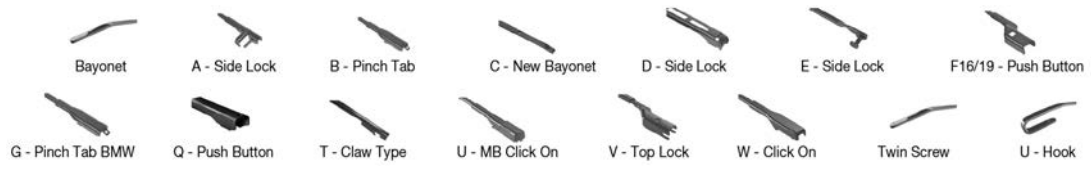

WIPER ARM TYPE		STANDARD	HYBRID	FLAT	REAR				
				+ Spoiler							
CHRYSLER <i>Continued</i>											
SEBRING (01-07)											
	04/01-06/07	U-hook		DMS-555	DM-555	DM-555	DUR-055L	DUR-055L			
	04/01-06/07	U-hook		DMS-555	DM-555	DM-555	DUR-055L	DUR-055L			
	04/01-06/07	U-hook		DMS-555	DM-555	DM-555	DUR-055R	DUR-055R			
	04/01-06/07	U-hook		DMS-555	DM-555	DM-555	DUR-055R	DUR-055R			
SEBRING (06-10)											
	09/06-12/10	U-hook		DMS-555	DM-555	DM-555	DUR-055L	DUR-055L			
		U-hook		DMS-555	DM-555	DM-555	DUR-055R	DUR-055R			
	05/07-12/10	U-hook		DMS-555	DM-555	DM-555	DUR-055L	DUR-055L			
		U-hook		DMS-555	DM-555	DM-555	DUR-055R	DUR-055R			
STRATUS (95-01)											
	12/95-04/01	U-hook		DMS-555	DM-555	DM-555					
		U-hook		DMS-555	DM-555	DM-555					
	04/96-04/01	U-hook		DMS-555	DM-555	DM-555					
		U-hook		DMS-555	DM-555	DM-555					
VISION (93-97)											
	09/93-12/97	U-hook			DM-560	DM-555					
		U-hook			DM-560	DM-555					
VOYAGER I (87-90)											
	10/87-09/90	U-hook			DM-045	DM-045	DUR-045L	DUR-045L			DM-040
		U-hook			DM-045	DM-045	DUR-045R	DUR-045R			DU-040R
VOYAGER II (90-95)											
	08/90-03/91	U-hook			DM-045	DM-045	DUR-045L	DUR-045L			DM-040
		U-hook			DM-045	DM-045	DUR-045R	DUR-045R			DU-040R
	04/91-09/95	U-hook			DM-055	DM-055	DUR-055L	DUR-055L			DM-045
		U-hook			DM-055	DM-055	DUR-055R	DUR-055R			DUR-045L
VOYAGER III (95-01)											
	01/95-03/01	U-hook			DM-570	DM-570			DFR-013		DM-045
		U-hook			DM-570	DM-570					DUR-045R
VOYAGER IV (00-08)											
	09/99-12/08	U-hook			DM-570	DM-570			DFR-013		DM-040
		U-hook			DM-570	DM-570					DU-040R
	04/08-12/08	U-hook									DRC-004
VOYAGER V (07-)											
	10/07-	U-hook			DM-570	DM-570					DRC-004
CITROËN											
AX (86-98)											
	07/86-12/98	U-hook		DMS-555	DM-555		DUR-055L				DM-040
		U-hook		DMS-555	DM-555		DUR-055R				DU-040R
AXEL (81-91)											
	10/81-03/91	U-hook		DMS-550	DM-550						
		U-hook		DMS-550	DM-550						
BERLINGO (ER, EC)											
	07/21-	F19- push button							DF-416		
BERLINGO (K9) (18-)											
	06/18-	F19- push button							DF-416		
BERLINGO (MF) (96-11)											
	07/96-05/08	U-hook		DMS-555	DM-555	DM-553	DUR-055L	DUR-050R			DM-035 Double door
	07/96-05/08	U-hook		DMS-555	DM-555	DM-553	DUR-055L	DUR-050R			DM-035 Double door
	07/96-05/08	U-hook		DMS-555	DM-555	DM-553	DUR-055L	DUR-050R			
	07/96-05/08	U-hook		DMS-555	DM-555	DM-553	DUR-055L	DUR-050R			
	07/96-05/08	U-hook					DUR-055R	DUR-053L			DM-040 Single door
	07/96-05/08	U-hook					DUR-055R	DUR-053L			DM-040 Single door
	07/96-05/08	U-hook					DUR-055R	DUR-053L			
	07/96-05/08	U-hook					DUR-055R	DUR-053L			
	07/96-05/08	U-hook		DMS-555	DM-555	DM-553	DUR-055L	DUR-050R			DM-035 Double door