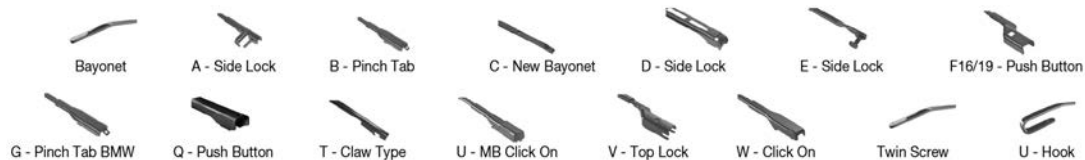

WIPER ARM TYPE		STANDARD	HYBRID	FLAT	REAR				
RENAULT <i>Continued</i>											
5 (72-85)											
	01/72-12/85	U-hook			DM-035	DM-035	DU-035L	DU-035L			DM-033
	01/72-12/85	U-hook			DM-035	DM-035	DU-035L	DU-035L			DM-033
	01/72-12/85	U-hook			DM-035	DM-035	DU-035R	DU-035R			DM-033
	01/72-12/85	U-hook			DM-035	DM-035	DU-035R	DU-035R			DM-033
9 (81-89)											
	09/81-12/89	U-hook			DM-040	DM-040	DU-040L	DU-040L			
		U-hook			DM-040	DM-040	DU-040R	DU-040R			
11 (83-88)											
	03/83-12/88	U-hook			DM-040	DM-040	DU-040L	DU-040L			DM-048
	03/83-12/88	U-hook			DM-040	DM-040	DU-040L	DU-040L			DM-048
	03/83-12/88	U-hook			DM-040	DM-040	DU-040R	DU-040R			DM-048
	03/83-12/88	U-hook			DM-040	DM-040	DU-040R	DU-040R			DM-048
12											
	09/79-12/82	U-hook			DM-040	DM-040	DU-040L	DU-040L			
		U-hook			DM-040	DM-040	DU-040R	DU-040R			
12 (69-84)											
	10/69-03/83	U-hook			DM-040	DM-040	DU-040L	DU-040L			
		U-hook			DM-040	DM-040	DU-040R	DU-040R			
	08/70-03/83	U-hook			DM-040	DM-040	DU-040L	DU-040L			DM-033
		U-hook			DM-040	DM-040	DU-040R	DU-040R			DM-033
	07/75-04/80	U-hook			DM-040	DM-040	DU-040L	DU-040L			DM-033
		U-hook			DM-040	DM-040	DU-040R	DU-040R			DM-033
18 (78-93)											
	04/78-11/93	U-hook			DM-040	DM-040	DU-040L	DU-040L			
		U-hook			DM-040	DM-040	DU-040R	DU-040R			
	02/79-11/93	U-hook			DM-040	DM-040	DU-040L	DU-040L			DM-040
		U-hook			DM-040	DM-040	DU-040R	DU-040R			DM-040
	05/79-07/86	U-hook			DM-040	DM-040	DU-040L	DU-040L			
		U-hook			DM-040	DM-040	DU-040R	DU-040R			
19 I (88-92)											
	01/88-12/92	U-hook		DMS-550	DM-550	DMC-550					DM-048
	01/88-12/92	U-hook		DMS-550	DM-550	DMC-550					
	01/88-12/92	U-hook		DMS-550	DM-550	DMC-550					DM-048
	01/88-12/92	U-hook		DMS-550	DM-550	DMC-550					DM-048
	01/88-09/94	U-hook		DMS-550	DM-550	DMC-550					DM-048
		U-hook		DMS-550	DM-550	DMC-550					DM-048
	07/91-04/92	U-hook		DMS-550	DM-550	DMC-550					
		U-hook		DMS-550	DM-550	DMC-550					
19 II (92-01)											
	01/92-06/01	U-hook		DMS-550	DM-550	DMC-550					DM-048
		U-hook		DMS-550	DM-550	DMC-550					DM-048
	03/92-12/95	U-hook		DMS-550	DM-550	DMC-550					DM-048
		U-hook		DMS-550	DM-550	DMC-550					DM-048
	04/92-06/01	U-hook		DMS-550	DM-550	DMC-550					
		U-hook		DMS-550	DM-550	DMC-550					
	04/92-11/01	U-hook		DMS-550	DM-550	DMC-550					
		U-hook		DMS-550	DM-550	DMC-550					
20 (75-83)											
	10/75-12/83	U-hook			DM-045	DM-045	DUR-045L	DUR-045L			
		U-hook			DM-045	DM-045	DUR-045R	DUR-045R			
21 (86-95)											
	03/86-08/94	U-hook		DMS-550	DM-550	DM-550					
		U-hook		DMS-550	DM-550	DM-550					
	03/86-09/95	U-hook		DMS-550	DM-550	DM-550					DM-045
		U-hook		DMS-550	DM-550	DM-550					DM-045
	06/86-04/95	U-hook		DMS-550	DM-550	DM-550					DM-045
		U-hook		DMS-550	DM-550	DM-550					DM-045
	07/89-06/94	U-hook		DMS-550	DM-550	DM-550					DM-048
		U-hook		DMS-550	DM-550	DM-550					DM-048