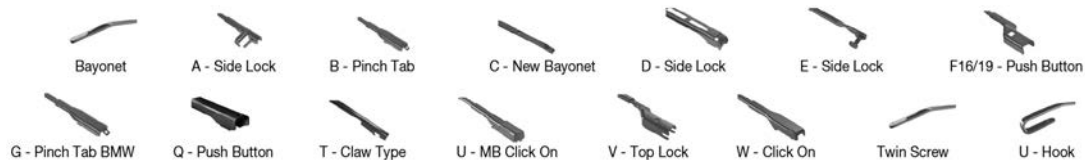

WIPER ARM TYPE	STANDARD		HYBRID		FLAT		REAR			
FORD <i>Continued</i>												
MONDEO II (96-00) <i>Continued</i>												
	08/96-09/00	U-hook		DMS-553	DM-553	DMC-550			DFR-005	DFR-004	DM-055	DUR-055L
	08/96-09/00	U-hook		DMS-553	DM-553	DMC-550					DM-033	
	08/96-09/00	U-hook		DMS-553	DM-553	DMC-550					DM-050	DUR-050R
	08/96-09/00	U-hook		DMS-553	DM-553	DMC-550					DM-055	DUR-055R
MONDEO III (00-07)												
	10/00-03/07	U-hook		DMS-555	DM-555	DMC-550	DUR-055L	DUR-050L	DFR-006	DFR-004	DM-030	
	10/00-03/07	U-hook		DMS-555	DM-555	DMC-550	DUR-055L	DUR-050L	DFR-006	DFR-004	DM-048	DUR-048L
	10/00-03/07	U-hook		DMS-555	DM-555	DMC-550	DUR-055L	DUR-050L	DFR-006	DFR-004		
	10/00-03/07	U-hook		DMS-555	DM-555	DMC-550	DUR-055R	DUR-050R			DM-030	
	10/00-03/07	U-hook		DMS-555	DM-555	DMC-550	DUR-055R	DUR-050R			DM-048	DUR-048R
	10/00-03/07	U-hook		DMS-555	DM-555	DMC-550	DUR-055R	DUR-050R				
MONDEO IV (07-15)												
	03/07-01/15	F19- push button							DF-039		DF-306	
	03/07-01/15	F19- push button							DF-039			
	03/07-01/15	F19- push button							DF-039			
	03/07-01/15	F19- push button									DF-306	
MONDEO V (14-)												
	08/14-	B- pinch tab							DF-152			
	09/14-	B- pinch tab							DF-152			
	09/14-	B- pinch tab							DF-152			
ORION I (83-86)												
	07/83-03/86	U-hook			DM-045	DM-045	DUR-045L	DUR-045L				
		U-hook			DM-045	DM-045	DUR-045R	DUR-045R				
ORION II (85-90)												
	12/85-07/90	U-hook			DM-045	DM-045	DUR-045L	DUR-045L				
		U-hook			DM-045	DM-045	DUR-045R	DUR-045R				
ORION III (90-93)												
	07/90-12/93	U-hook			DM-050	DM-050	DUR-050L	DUR-050L				
		U-hook			DM-050	DM-050	DUR-050R	DUR-050R				
P 100 (82-87)												
	04/82-09/87	U-hook			DM-045	DM-045	DUR-045L	DUR-045L				
		U-hook			DM-045	DM-045	DUR-045R	DUR-045R				
P 100 (87-92)												
	10/87-12/92	U-hook			DM-050	DM-050	DUR-050L	DUR-050L				
		U-hook			DM-050	DM-050	DUR-050R	DUR-050R				
PUMA (19-)												
	09/19-	F19/16- push button							DF-420			
		F19/16- push button							DF-216			
PUMA (97-02)												
	03/97-06/02	U-hook		DMS-548	DM-048	DM-048	DUR-048L	DUR-048L			DM-048	DUR-048L
		U-hook		DMS-548	DM-048	DM-048	DUR-048R	DUR-048R			DM-048	DUR-048R
RANGER (ET)												
	06/07-07/12	U-hook			DM-045	DM-045	DUR-045L	DUR-045L				
		U-hook			DM-045	DM-045	DUR-045R	DUR-045R				
RANGER (99-06)												
	06/99-06/06	U-hook			DM-045	DM-045	DUR-045L	DUR-045L				
		U-hook			DM-045	DM-045	DUR-045R	DUR-045R				
RANGER (06-12)												
	05/06-07/12	U-hook			DM-045	DM-045	DUR-045L	DUR-045L				
		U-hook			DM-045	DM-045	DUR-045R	DUR-045R				
RANGER (11-)												
	04/11-08/15	U-hook			DM-045	DM-045	DUR-045L	DUR-045L				
		U-hook			DM-045	DM-045	DUR-045R	DUR-045R				
SCORPIO I (85-94)												
	04/85-09/94	U-hook			DM-050	DM-050	DUR-050L	DUR-050L				
		U-hook			DM-050	DM-050	DUR-050R	DUR-050R				
	01/86-12/94	U-hook			DM-050	DM-050	DUR-050L	DUR-050L				
		U-hook			DM-050	DM-050	DUR-050R	DUR-050R				
	05/88-09/94	U-hook			DM-050	DM-050	DUR-050L	DUR-050L			DM-038	DU-035L