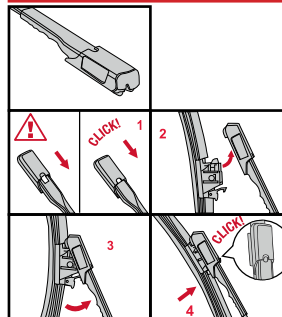

SE

Flat Blades

PLATT TORKARBÄD: OE EFTERMONTERING

PLATT TORKARBÄD: RETROPASSNING

Fitting A

Fitting B

Fitting C

Fitting D

Fitting E

Fitting F

Fitting T

Fitting U

Fitting V

Fitting W