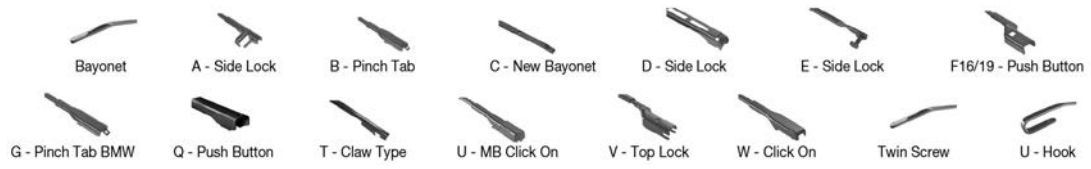

WIPER ARM TYPE		STANDARD	HYBRID	FLAT	REAR					
				+ Spoiler								
VOLVO Continued												
260 Coupe (P262) Continued												
	10/78-12/80	U-hook			DM-040	DM-040	DU-040R	DU-040R				
340-360 (75-91)												
	08/75-07/91	U-hook			DM-045	DM-045	DUR-045L	DUR-045L			DM-045	DUR-045L
		U-hook			DM-045	DM-045	DUR-045R	DUR-045R			DM-045	DUR-045R
	08/82-07/91	U-hook			DM-045	DM-045	DUR-045L	DUR-045L				
		U-hook			DM-045	DM-045	DUR-045R	DUR-045R				
440 (88-96)												
	08/88-12/96	U-hook			DM-053	DM-053	DUR-053L	DUR-053L			DM-050	DUR-050L
		U-hook			DM-053	DM-053	DUR-050R	DUR-050R			DM-050	DUR-050R
460 (88-96)												
	09/88-07/96	U-hook			DM-053	DM-053	DUR-053L	DUR-053L				
		U-hook			DM-053	DM-053	DUR-050R	DUR-050R				
480 (86-96)												
	04/86-07/96	U-hook		DMS-553	DM-053	DMS-553	DUR-053L	DUR-053L			DM-040	DU-040L
		U-hook				DM-053						
		U-hook		DMS-553	DM-053	DMS-553	DUR-050R	DUR-050R			DM-040	DU-040R
		U-hook				DM-053						
740 (83-92)												
	04/83-12/92	U-hook			DM-050	DM-050	DUR-050L	DUR-050L				
		U-hook			DM-050	DM-050	DUR-050R	DUR-050R				
	05/85-12/92	U-hook			DM-050	DM-050	DUR-050L	DUR-050L			DM-035	DU-035L
		U-hook			DM-050	DM-050	DUR-050R	DUR-050R			DM-035	DU-035R
760 (81-92)												
	08/81-04/87	U-hook			DM-050	DM-050	DUR-050L	DUR-050L				
		U-hook			DM-050	DM-050	DUR-050R	DUR-050R				
	01/82-04/87	U-hook			DM-050	DM-050	DUR-050L	DUR-050L			DM-035	DU-035L
		U-hook			DM-050	DM-050	DUR-050R	DUR-050R			DM-035	DU-035R
	04/87-07/92	U-hook			DM-053	DM-053	DUR-053L	DUR-053L			DM-035	DU-035L
	04/87-07/92	U-hook			DM-053	DM-053	DUR-053L	DUR-053L				
	04/87-07/92	U-hook			DM-053	DM-053	DUR-050R	DUR-050R			DM-035	DU-035R
	04/87-07/92	U-hook			DM-053	DM-053	DUR-050R	DUR-050R				
780 (86-90)												
	04/86-07/90	U-hook			DM-050	DM-050	DUR-050L	DUR-050L				
		U-hook			DM-050	DM-050	DUR-050R	DUR-050R				
850 (91-97)												
	06/91-10/97	U-hook		DMS-553	DM-553	DM-553	DUR-053L	DUR-053L	DFR-005	DFR-005		
		U-hook		DMS-553	DM-553	DM-553	DUR-050R	DUR-050R				
	08/92-10/97	U-hook		DMS-553	DM-553	DM-553	DUR-053L	DUR-053L	DFR-005	DFR-005	DM-043	DUR-043L
		U-hook		DMS-553	DM-553	DM-553	DUR-050R	DUR-050R			DM-043	DUR-043R
940 I (90-95)												
	08/90-03/95	U-hook			DM-050	DM-050	DUR-050L	DUR-050L				
		U-hook			DM-050	DM-050	DUR-050R	DUR-050R				
	08/90-07/95	U-hook			DM-050	DM-050	DUR-050L	DUR-050L			DM-035	DU-035L
		U-hook			DM-050	DM-050	DUR-050R	DUR-050R			DM-035	DU-035R
940 II (94-98)												
	09/90-10/98	U-hook			DM-050	DM-050	DUR-050L	DUR-050L			DM-035	DU-035L
		U-hook			DM-050	DM-050	DUR-050R	DUR-050R			DM-035	DU-035R
	08/94-12/98	U-hook			DM-050	DM-050	DUR-050L	DUR-050L				
		U-hook			DM-050	DM-050	DUR-050R	DUR-050R				
960 I (90-94)												
	08/90-07/94	U-hook			DM-053	DM-053	DUR-053L	DUR-053L			DM-035	DU-035L
	08/90-07/94	U-hook			DM-053	DM-053	DUR-053L	DUR-053L				
	08/90-07/94	U-hook			DM-053	DM-053	DUR-050R	DUR-050R			DM-035	DU-035R
	08/90-07/94	U-hook			DM-053	DM-053	DUR-050R	DUR-050R				
960 II (94-96)												
	07/94-12/96	U-hook			DM-053	DM-053	DUR-053L	DUR-053L				
		U-hook			DM-053	DM-053	DUR-050R	DUR-050R				
	08/94-12/96	U-hook			DM-053	DM-053	DUR-053L	DUR-053L			DM-035	DU-035L
		U-hook			DM-053	DM-053	DUR-050R	DUR-050R			DM-035	DU-035R