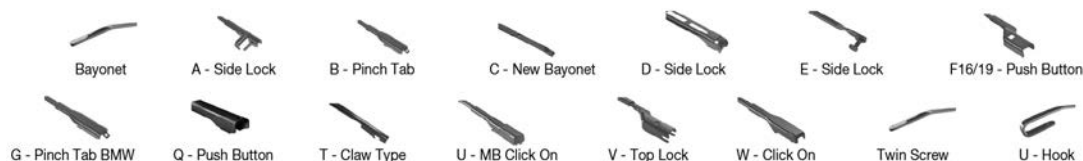

WIPER ARM TYPE		STANDARD	HYBRID	FLAT	REAR			
				+						
				Spoiler						
CITROËN <i>Continued</i>										
BERLINGO (MF) (96-11) <i>Continued</i>										
	07/96-05/08	U-hook		DMS-555	DM-555	DM-553	DUR-055L	DUR-050R		DM-035 Double door
	07/96-05/08	U-hook		DMS-555	DM-555	DM-553	DUR-055L	DUR-050R		
	07/96-05/08	U-hook		DMS-555	DM-555	DM-553	DUR-055L	DUR-050R		
	07/96-05/08	U-hook					DUR-055R	DUR-053L		DM-040 Single door
	07/96-05/08	U-hook					DUR-055R	DUR-053L		DM-040 Single door
	07/96-05/08	U-hook					DUR-055R	DUR-053L		
	07/96-05/08	U-hook					DUR-055R	DUR-053L		
	07/96-12/11	U-hook								DM-035 Double door
	07/96-12/11	U-hook								DM-035 Double door
	07/96-12/11	U-hook								DM-040 Single door
	07/96-12/11	U-hook								DM-040 Single door
	05/08-12/11	U-hook						DF-044		
	05/08-12/11	U-hook						DF-044		
	05/08-12/11	U-hook						DF-235		
		U-hook						DF-235		
	11/09-12/10	U-hook						DF-044		DM-035 Double door
		U-hook								DM-040 Single door
		U-hook								DM-035 Double door
		U-hook								DM-040 Single door
	11/09-12/11	U-hook						DF-044		DM-035 Double door
		U-hook						DF-235		DM-040 Single door
		U-hook						DF-235		DM-035 Double door
		U-hook								DM-040 Single door
BERLINGO (B9) (08-)										
	04/08-	F19- push button							DF-044	
	04/08-	F19- push button							DF-044	
	04/08-	F19- push button							DF-044	
	04/08-	F19- push button							DF-235	
	04/08-	F19- push button							DF-235	
	04/08-	F19- push button							DF-235	
	04/08-	F19- push button							DF-235	
	04/08-	F19- push button							DF-235	
	04/08-	F19- push button							DF-235	
BX (82-94)										
	10/82-12/94	U-hook			DM-050		DUR-050L			DM-050 DUR-050L
		U-hook			DM-050		DUR-050R			DM-050 DUR-050R
	04/83-12/94	U-hook			DM-050		DUR-050L			DM-050 DUR-050L
		U-hook			DM-050		DUR-050R			DM-050 DUR-050R
C1 I (05-14)										
	06/05-09/14	U-hook			DM-565		DUR-065L	DFR-012		
		U-hook			DM-565		DUR-065R			
C1 II (14-)										
	04/14-	B- pinch tab								DRB-030
C2 (03-10)										
	07/03-09/12	U-hook		DMS-555	DM-555	DM-545	DUR-055L	DUR-045L	DFR-009	DFR-002
		U-hook		DMS-555	DM-555	DM-545	DUR-055R	DUR-045R		
	11/03-12/09	U-hook		DMS-555	DM-555	DM-545	DUR-055L	DUR-045L	DFR-009	DFR-002
		U-hook		DMS-555	DM-555	DM-545	DUR-055R	DUR-045R