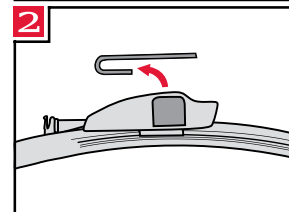

SE

Hybrid torkarblad

<p>How to detach the old blade</p> <ol style="list-style-type: none">   <p>How to attach the new blade</p> <ol style="list-style-type: none">    	<p>Place the wiper arm over the picture to determine the size</p>  <p>7 mm 9x3=>No need to change clip (Go to "How to install blade")</p> <p>11 mm 9x4=>Change to attached adaptor (Go to "How to change clip")</p>	<p>How to change the clip</p> <ol style="list-style-type: none">        	<p>How to install the blade</p> <ol style="list-style-type: none">    
---	---	--	--