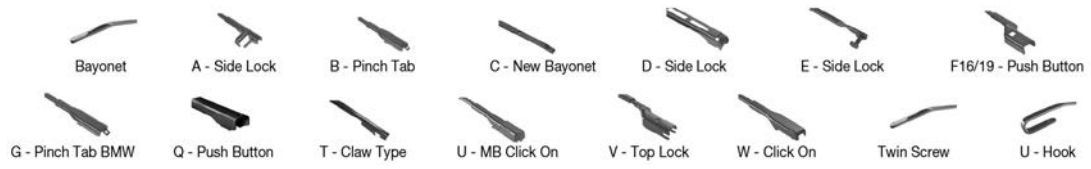

WIPER ARM TYPE	STANDARD	HYBRID	FLAT	REAR								
			+ Spoiler											
RENAULT <i>Continued</i>														
TWINGO II (07-) <i>Continued</i>														
	03/07-	F19- push button											DF-100	
TWINGO III (14-)														
	09/14-	C- new bayonet											DF-409	
		C- new bayonet											DF-206	
TWIZY (12-)														
	04/12-	U-hook			DM-045		DUR-045L							
		U-hook			DM-045		DUR-045R							
VEL SATIS (02-)														
	06/02-	A- side lock											DRC-004	
WIND (10-)														
	07/10-	F19- push button											DF-033	
		F19- push button											DF-100	
		F19- push button											DF-100	
ZOE (12-)														
	06/12-	F19- push button											DF-005	
ROVER														
25 (99-05)														
	09/99-05/05	U-hook			DM-045	DM-045	DUR-045L	DUR-045L					DM-045	DUR-045L
		U-hook			DM-045	DM-045	DUR-045R	DUR-045R					DM-045	DUR-045R
45 (00-05)														
	02/00-05/05	U-hook			DM-050	DM-045	DUR-050L	DUR-045L					DM-045	DUR-045L
	02/00-05/05	U-hook			DM-050	DM-045	DUR-050L	DUR-045L					DM-045	DUR-045L
	02/00-05/05	U-hook			DM-050	DM-045	DUR-050R	DUR-045R					DM-045	DUR-045R
	02/00-05/05	U-hook			DM-050	DM-045	DUR-050R	DUR-045R					DM-045	DUR-045R
75 (99-05)														
	02/99-05/05	U-hook			DM-555	DM-555								
		U-hook			DM-555	DM-555								
	08/01-05/05	U-hook			DM-555	DM-555								
		U-hook			DM-555	DM-555								
100 / METRO (90-98)														
	03/90-12/98	U-hook			DM-040	DM-040	DU-040L	DU-040L					DM-040	DU-040L
		U-hook			DM-040	DM-040	DU-040R	DU-040R					DM-040	DU-040R
	04/94-10/98	U-hook			DM-040	DM-040	DU-040L	DU-040L						
		U-hook			DM-040	DM-040	DU-040R	DU-040R						
200 (XH) (85-89)														
	09/84-09/89	U-hook			DM-045	DM-045	DUR-045L	DUR-045L						
		U-hook			DM-045	DM-045	DUR-045R	DUR-045R						
200 (XW) (89-99)														
	10/89-12/95	U-hook			DM-045	DM-045	DUR-045L	DUR-045L					DM-045	DUR-045L
		U-hook			DM-045	DM-045	DUR-045R	DUR-045R					DM-045	DUR-045R
	10/92-06/99	U-hook			DM-045	DM-045	DUR-045L	DUR-045L					DM-045	DUR-045L
		U-hook			DM-045	DM-045	DUR-045R	DUR-045R					DM-045	DUR-045R
200 (RF) (95-00)														
	11/95-03/00	U-hook			DM-045	DM-045	DUR-045L	DUR-045L					DM-045	DUR-045L
		U-hook			DM-045	DM-045	DUR-045R	DUR-045R					DM-045	DUR-045R
400 (90-98)														
	04/90-04/95	U-hook			DM-045	DM-045	DUR-045L	DUR-045L						
		U-hook			DM-045	DM-045	DUR-045R	DUR-045R						
	09/93-11/98	U-hook			DM-045	DM-045	DUR-045L	DUR-045L					DM-035	DU-035L
		U-hook			DM-045	DM-045	DUR-045R	DUR-045R					DM-035	DU-035R
400 (95-00)														
	03/95-03/00	U-hook			DM-045	DM-045	DUR-045L	DUR-045L						
		U-hook			DM-045	DM-045	DUR-045R	DUR-045R						
	05/95-03/00	U-hook			DM-045	DM-045	DUR-045L	DUR-045L					DM-045	DUR-045L
		U-hook			DM-045	DM-045	DUR-045R	DUR-045R					DM-045	DUR-045R
600 (93-99)														
	08/93-06/99	U-hook		DMS-555	DM-555	DM-550	DUR-055L	DUR-050L						
		U-hook		DMS-555	DM-555	DM-550	DUR-055R	DUR-050R