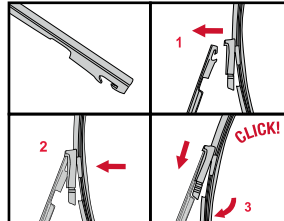

RU

Бескаркасные щетки стеклоочистителя

КОМПЛЕКТ БЕСКАРКАСНЫХ ЩЕТОК С ОРИГИНАЛЬНЫМ КРЕПЛЕНИЕМ

БЕСКАРКАСНЫЕ ЩЕТКИ С КРЕПЛЕНИЕМ ПОД КРЮК (УНИВЕРСАЛЬНЫЕ)

Fitting T