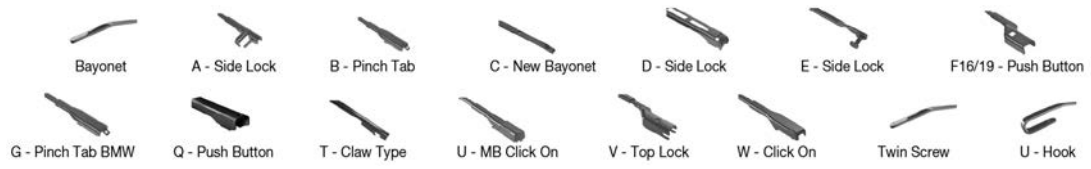

WIPER ARM TYPE		STANDARD	HYBRID	FLAT	REAR			
MAZDA <i>Continued</i>										
929 III (87-91)										
	05/87-06/91	U-hook			DM-050	DM-050	DUR-050L	DUR-050L		
		U-hook			DM-050	DM-050	DUR-050R	DUR-050R		
B-SERIE (77-82)										
	02/77-01/82	U-hook			DM-040	DM-040	DU-040L	DU-040L		
		U-hook			DM-040	DM-040	DU-040R	DU-040R		
B-SERIE (81-85)										
	10/81-08/85	U-hook			DM-045	DM-040	DUR-045L	DU-040L		
		U-hook			DM-045	DM-040	DUR-045R	DU-040R		
B-SERIE (85-99)										
	01/85-06/99	U-hook			DM-045	DM-045	DUR-045L	DUR-045L		
		U-hook			DM-045	DM-045	DUR-045R	DUR-045R		
	05/85-02/99	U-hook			DM-045	DM-045	DUR-045L	DUR-045L		
		U-hook			DM-045	DM-045	DUR-045R	DUR-045R		
B-SERIE (99-06)										
	02/99-11/06	U-hook			DM-045	DM-045	DUR-045L	DUR-045L		
		U-hook			DM-045	DM-045	DUR-045R	DUR-045R		
BT-50 (06-)										
	08/06-12/15	U-hook			DM-045	DM-045	DUR-045L	DUR-045L		
		U-hook			DM-045	DM-045	DUR-045R	DUR-045R		
	12/06-	U-hook			DM-045	DM-045	DUR-045L	DUR-045L		
		U-hook			DM-045	DM-045	DUR-045R	DUR-045R		
CX-3 (15-)										
	02/15-	U-hook					DUR-055L	DUR-045L		DRA-025
		U-hook					DUR-055R	DUR-045R		DRA-025
CX-5 (KE, GH)										
	02/13-02/17	U-hook					DUR-060L	DUR-045L		DRB-035
		U-hook					DUR-060R	DUR-045R		DRB-035
CX-5 (KF)										
	11/16-	V - top lock							DF-099	
CX-5 (17-)										
	05/17-	V - top lock							DF-099	
CX-5 (11-17)										
	11/11-02/17	U-hook					DUR-060L	DUR-045L		DRB-035
		U-hook					DUR-060R	DUR-045R		DRB-035
CX-7 (ER)										
	01/07-03/13	U-hook					DUR-065L	DU-040L		DRB-035
		U-hook					DUR-065R	DU-040R		DRB-035
CX-7 (07-14)										
	06/06-12/14	U-hook					DUR-065L	DU-040L		DRB-035
		U-hook					DUR-065R	DU-040R		DRB-035
CX-9 (07-)										
	09/06-	U-hook					DUR-065L	DUR-043L		DRB-035
		U-hook					DUR-065R	DUR-043R		DRB-035
DEMIO (98-03)										
	01/96-07/03	U-hook			DM-050	DM-040	DUR-050L	DU-040L		
		U-hook			DM-050	DM-040	DUR-050R	DU-040R		
E-SERIE (80-84)										
	08/80-06/84	U-hook			DM-035	DM-035	DU-035L	DU-035L		DM-035
		U-hook			DM-035	DM-035	DU-035R	DU-035R		DM-035
E-SERIE (SD) (83-04)										
	01/83-09/04	U-hook			DM-040	DM-040	DU-040L	DU-040L		
		U-hook			DM-040	DM-040	DU-040R	DU-040R		
E-SERIE (SR) (83-04)										
	01/84-05/03	U-hook			DM-040	DM-040	DU-040L	DU-040L		DM-038
		U-hook			DM-040	DM-040	DU-040R	DU-040R		DM-038
	01/84-12/03	U-hook			DM-040	DM-040	DU-040L	DU-040L		DM-038
		U-hook			DM-040	DM-040	DU-040R	DU-040R		DM-038