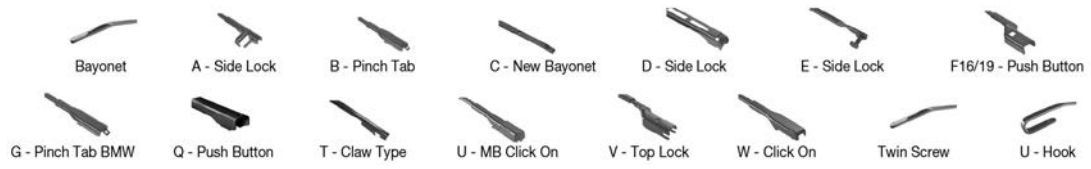

WIPER ARM TYPE	STANDARD		HYBRID		FLAT		REAR		
			+ Spoiler								
PORSCHE <i>Continued</i>											
CAYENNE (955) (02-10) <i>Continued</i>											
	11/07-09/10	A- side lock							DF-115		
CAYENNE (92A) (10-)											
	06/10-	A- side lock							DF-115		
MACAN (95B)											
	05/18-	F16- push button							DF-007		
		F16- push button							DF-260		
MACAN (95B) (14-)											
	02/14-	F16- push button							DF-007		
		F16- push button							DF-260		
PANAMERA (970)											
	09/09-07/13	U-hook		DMS-560	DM-653				DF-411		
		U-hook		DMS-560	DM-653						
PANAMERA (971)											
	05/20-	F16- push button							DF-410		
		F16- push button							DF-207		
PANAMERA (970) (09-16)											
	09/09-10/16	U-hook		DMS-560	DM-653				DF-411		
		U-hook		DMS-560	DM-653						
PANAMERA (971) (16-)											
	05/16-	F16- push button							DF-410		
		F16- push button							DF-207		
	05/17-	F16- push button							DF-410		
		F16- push button							DF-207		
PANAMERA Sport Turismo (971)											
	05/20-	F16- push button							DF-410		
		F16- push button							DF-207		
TAYCAN (Y1A, Y1B)											
	05/19-								DF-076		
TAYCAN (Y1A) (19-)											
	05/19-								DF-076		
PROTON											
PERSONA 300 (96-04)											
	03/96-07/04	U-hook			DM-050	DM-043	DUR-050L	DUR-043L		DM-035	DU-035L
		U-hook			DM-050	DM-043	DUR-050R	DUR-043R		DM-035	DU-035R
PERSONA 400 (94-03)											
	01/94-06/03	U-hook			DM-050	DM-043	DUR-050L	DUR-043L		DM-035	DU-035L
		U-hook			DM-050	DM-043	DUR-050R	DUR-043R		DM-035	DU-035R
	01/94-02/08	U-hook			DM-050	DM-043	DUR-050L	DUR-043L		DM-035	DU-035L
		U-hook			DM-050	DM-043	DUR-050R	DUR-043R		DM-035	DU-035R
WIRA (00-)											
	01/00-06/07	U-hook			DM-050	DM-043	DUR-050L	DUR-043L		DM-035	DU-035L
		U-hook			DM-050	DM-043	DUR-050R	DUR-043R		DM-035	DU-035R
	01/00-	U-hook			DM-050	DM-043	DUR-050L	DUR-043L		DM-035	DU-035L
		U-hook			DM-050	DM-043	DUR-050R	DUR-043R		DM-035	DU-035R
PUCH											
G-MODELL (W460) (79-92)											
	03/79-12/91	U-hook			DM-040	DM-040	DU-040L	DU-040L		DM-038	DU-035L
		U-hook			DM-040	DM-040	DU-040R	DU-040R		DM-038	DU-035R
G-MODELL (W463) (89-00)											
	06/89-03/01	U-hook			DM-040	DM-040	DU-040L	DU-040L		DM-038	DU-035L
		U-hook			DM-040	DM-040	DU-040R	DU-040R		DM-038	DU-035R
G-MODELL (W461) (91-00)											
	10/91-12/01	U-hook			DM-040	DM-040	DU-040L	DU-040L		DM-038	DU-035L
		U-hook			DM-040	DM-040	DU-040R	DU-040R		DM-038	DU-035R
RENAULT											
4 (62-93)											
	04/62-06/93	U-hook			DM-030	DM-030					
	09/66-12/93	U-hook			DM-030	DM-030