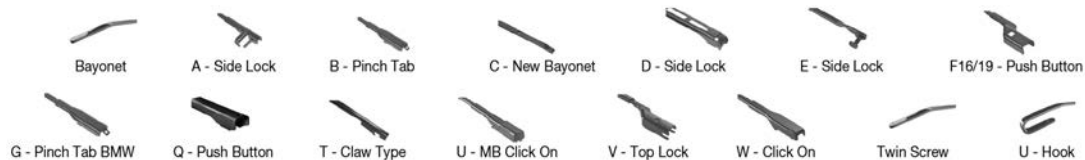

WIPER ARM TYPE		STANDARD	HYBRID	FLAT	REAR				
				Standard	Hybrid	Flat	Flat	Flat	Flat	Flat	Flat
CHEVROLET <i>Continued</i>											
CRUZE (09-) <i>Continued</i>											
	05/09-	U-hook		DMS-560	DM-560	DM-045	DUR-060R	DUR-045R			
	06/11-	U-hook		DMS-560	DM-560	DM-045	DUR-060L	DUR-045L	DFR-010	DFR-002	
		U-hook		DMS-560	DM-560	DM-045	DUR-060R	DUR-045R			
	08/12-	U-hook		DMS-560	DM-560	DM-045	DUR-060L	DUR-045L	DFR-010	DFR-002	
		U-hook		DMS-560	DM-560	DM-045	DUR-060R	DUR-045R			
CRUZE Hatchback (J305)											
	12/12-	U-hook		DMS-560	DM-560	DM-045	DUR-060L	DUR-045L	DFR-010	DFR-002	
		U-hook		DMS-560	DM-560	DM-045	DUR-060R	DUR-045R			
EPICA (05-)											
	01/05-12/11	U-hook		DMS-555	DM-555	DM-550					
		U-hook		DMS-555	DM-555	DM-550					
EQUINOX (03-09)											
	04/03-09/09	U-hook		DMS-560	DM-560	DM-548	DUR-060L	DUR-048L			DM-038
		U-hook		DMS-560	DM-560	DM-548	DUR-060R	DUR-048R			DM-038
EVANDA (05-06)											
	03/05-12/06	U-hook		DMS-555	DM-555	DM-550					
		U-hook		DMS-555	DM-555	DM-550					
HHR (06-11)											
	09/05-12/11	U-hook					DUR-045L	DUR-045L			
		U-hook					DUR-045R	DUR-045R			
IMPALA (99-05)											
	01/99-12/05	U-hook		DMS-555	DM-555	DM-555	DUR-055L	DUR-055L			
		U-hook		DMS-555	DM-555	DM-555	DUR-055R	DUR-055R			
LACETTI (03-)											
	05/03-03/13	U-hook		DMS-555	DM-055	DM-048	DUR-055L	DUR-048L			DM-045
		U-hook		DMS-555	DM-055	DM-048	DUR-055R	DUR-048R			DM-045
	05/03-	U-hook		DMS-555	DM-055	DM-048	DUR-055L	DUR-048L			DM-045
		U-hook		DMS-555	DM-055	DM-048	DUR-055R	DUR-048R			DM-045
	01/05-	U-hook		DMS-555	DM-055	DM-048	DUR-055L	DUR-048L			DM-045
		U-hook		DMS-555	DM-055	DM-048	DUR-055R	DUR-048R			DM-045
LANOS (05-18)											
	11/05-12/18	U-hook		DMS-548	DM-048	DM-048	DUR-048L	DUR-048L			
		U-hook		DMS-548	DM-048	DM-048	DUR-048R	DUR-048R			
LUMINA (89-94)											
	10/89-09/94	U-hook		DMS-550	DM-550	DM-550					
	10/89-09/94	U-hook		DMS-550	DM-550	DM-550					
	10/89-09/94	U-hook		DMS-550	DM-550	DM-550					
	10/89-09/94	U-hook		DMS-550	DM-550	DM-550					
LUMINA (94-01)											
	10/94-12/01	U-hook		DMS-555	DM-055	DM-055	DUR-055L	DUR-055L			
		U-hook		DMS-555	DM-055	DM-055	DUR-055R	DUR-055R			
LUMINA APV (89-96)											
	08/89-07/96	U-hook			DM-560	DM-560	DUR-060L	DUR-060L			DM-035
		U-hook			DM-560	DM-560	DUR-060L	DUR-060L			DM-035
MALIBU (77-83)											
	09/77-12/83	U-hook			DM-545	DM-545					
		U-hook			DM-545	DM-545					
MALIBU (96-03)											
	08/96-09/03	U-hook			DM-055	DM-048	DUR-055L	DUR-048L			
		U-hook			DM-055	DM-048	DUR-055R	DUR-048R			
MALIBU (03-07)											
	10/03-12/06	U-hook			DM-055	DM-048	DUR-055L	DUR-048L			
		U-hook			DM-055	DM-048	DUR-055R	DUR-048R			
MALIBU (12-)											
	01/12-	U-hook					DUR-060L	DUR-048L			
		U-hook					DUR-060R	DUR-048R			
MATIZ (M200, M250)											
	10/10-	U-hook		DMS-555	DM-555	DM-038	DUR-055L	DU-035L			DM-038
		U-hook		DMS-555	DM-555	DM-038	DUR-055R	DU-035R			DM-038