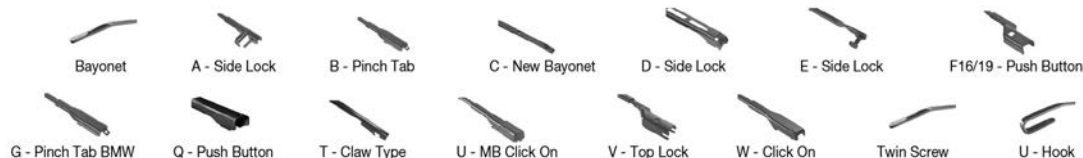

WIPER ARM TYPE		STANDARD	HYBRID	FLAT	REAR				
				STANDARD	HYBRID	FLAT	REAR				
BMW Continued											
X3 (E83) Continued											
	08/06-08/10	U-hook		DMS-555	DM-555	DM-550	DUR-055R	DUR-050R			
X3 (G01, F97)											
	08/21-	V - top lock							DF-426		
		V - top lock							DF-221		
X3 (G01) (17-)											
	08/17-	V - top lock							DF-426		
		V - top lock							DF-426		
		V - top lock							DF-221		
		V - top lock							DF-221		
X3 (E83) (04-11)											
	09/03-12/11	U-hook		DMS-555	DM-555	DM-550	DUR-055L	DUR-050L	DFR-006	DFR-004	
		U-hook		DMS-555	DM-555	DM-550	DUR-055R	DUR-050R			
X3 (F25) (10-17)											
	09/10-08/17	A- side lock							DF-114		
X4 (F26)											
	04/14-03/18	A- side lock							DF-114		
X4 (G02, F98)											
	07/21-	V - top lock							DF-426		
		V - top lock							DF-221		
X4 (G02) (18-)											
	04/18-	V - top lock							DF-426		
		V - top lock							DF-221		
X4 (F26) (14-18)											
	04/14-03/18	A- side lock							DF-114		
X5 (E53)											
	06/00-12/06	U-hook		DMS-560	DM-560	DM-553					
		U-hook		DMS-560	DM-560	DM-553					
X5 (F15, F85)											
	08/13-07/18	U-hook					DUR-060L	DUR-050L			DRA-030
		U-hook					DUR-060R	DUR-050R			DRA-030
X5 (G05, F95)											
	11/19-	F19- push button							DF-037		
X5 (G05) (18-)											
	08/18-	F19- push button							DF-037		
X5 (E53) (00-06)											
	01/00-10/06	U-hook		DMS-560	DM-560	DM-553					
		U-hook		DMS-560	DM-560	DM-553					
X5 (E70) (07-13)											
	10/06-12/10								DF-112	DF-308	
	02/07-10/11								DF-112		
	02/07-07/13									DF-308	
X5 (F15) (12-18)											
	08/13-07/18	U-hook					DUR-060L	DUR-050L			DRA-030
		U-hook					DUR-060R	DUR-050R			DRA-030
X6 (G06) (19-)											
	08/19-	F19- push button							DF-037		
X6 (E71, E72) (08-14)											
	06/07-10/11								DF-112		
X6 (F16) (14-19)											
	08/14-07/19	U-hook					DUR-060L	DUR-050L			
		U-hook					DUR-060R	DUR-050R			
X7 (G07) (19-)											
	03/19-	F19- push button							DF-037		
Z1 (88-91)											
	06/88-06/91	U-hook			DM-550	DMC-550					
		U-hook			DM-550	DMC-550					
Z3 (E36) (95-03)											
	10/95-01/03	U-hook			DM-550	DMC-550