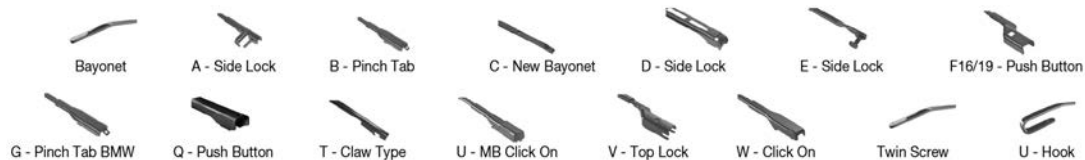

WIPER ARM TYPE		STANDARD	HYBRID	FLAT	REAR			
				Standard	Hybrid	Flat	Rear			
TOYOTA Continued										
STARLET (P7) (84-89)										
	10/84-12/89			DR-245	DR-240			DR-238		
				DR-345	DR-340			DR-238		
STARLET (P8) (89-96)										
	12/89-03/96	U-hook		DR-250	DR-243			DR-240		
		U-hook		DR-350	DR-343			DR-240		
STARLET (P9) (96-99)										
	01/96-07/99	U-hook		DMS-550	DM-050	DM-043	DUR-050L	DUR-043L	DM-040	DU-040L
		U-hook		DMS-550	DM-050	DM-043	DUR-050R	DUR-043R	DM-040	DU-040R
SUPRA (19-)										
	03/19-						DF-060			
SUPRA (86-93)										
	01/86-05/93			DR-250	DR-245			DR-345		
				DR-350	DR-345			DR-345		
SUPRA (93-02)										
	05/93-07/02	U-hook		DM-050	DM-045	DUR-050L	DUR-045L		DM-045	DUR-045L
		U-hook		DM-053	DM-050	DUR-053L	DUR-050L			
		U-hook		DM-050	DM-045	DUR-050R	DUR-045R		DM-045	DUR-045R
		U-hook		DM-053	DM-050		DUR-050R			
TERCEL (79-88)										
	03/79-01/88			DR-238	DR-238				DM-035	DU-035L
				DR-245	DR-245					
				DR-338	DR-338				DM-035	DU-035R
				DR-345	DR-345					
	08/82-12/88			DR-238	DR-238				DM-035	DU-035L
				DR-245	DR-245					
				DR-338	DR-338				DM-035	DU-035R
				DR-345	DR-345					
TOWN ACE (85-91)										
	04/85-12/91	Twin Screw		DR-255	DR-235					
		Twin Screw		DR-355	DR-335					
TOWN ACE (92-01)										
	01/92-10/01	Twin Screw		DR-255	DR-235					
		Twin Screw		DR-355	DR-235					
		Twin Screw			DR-335					
		Twin Screw		DR-255	DR-235					
	01/92-12/04	Twin Screw		DR-355	DR-235					
		Twin Screw			DR-335					
TOWN ACE Bus (R2, R3)										
	08/85-12/91	Twin Screw		DR-255	DR-235					
		Twin Screw		DR-355	DR-335					
TUNDRA (99-06)										
	02/99-11/06	U-hook		DM-048	DM-048	DUR-048L	DUR-048L			
		U-hook		DM-048	DM-048	DUR-048R	DUR-048R			
URBAN CRUISER (07-16)										
	07/07-03/16	U-hook				DUR-060L	DU-035L		DRB-028	
		U-hook				DUR-060R	DU-035R		DRB-028	
VENZA (08-16)										
	11/08-11/16	U-hook				DUR-065L	DUR-055L		DRB-030	
		U-hook				DUR-065R	DUR-055R		DRB-030	
VERSO (09-18)										
	04/09-08/18	U-hook				DUR-065L	DU-040L		DRB-030	
		U-hook				DUR-065R	DU-040R		DRB-030	
VERSO S (10-16)										
	11/10-10/16	U-hook			DM-570		DU-070L		DRB-030	
		U-hook			DM-570		DU-070R		DRB-030	
VIOS / YARIS (07-13)										
	09/05-12/13	U-hook		DMS-560	DM-560	DM-035	DUR-060L	DU-035L		DRB-030
		U-hook		DMS-560	DM-560	DM-035	DUR-060R	DU-035R		DRB-030
YARIS (L P13)										
	12/11-	U-hook					DU-070L		DRB-030