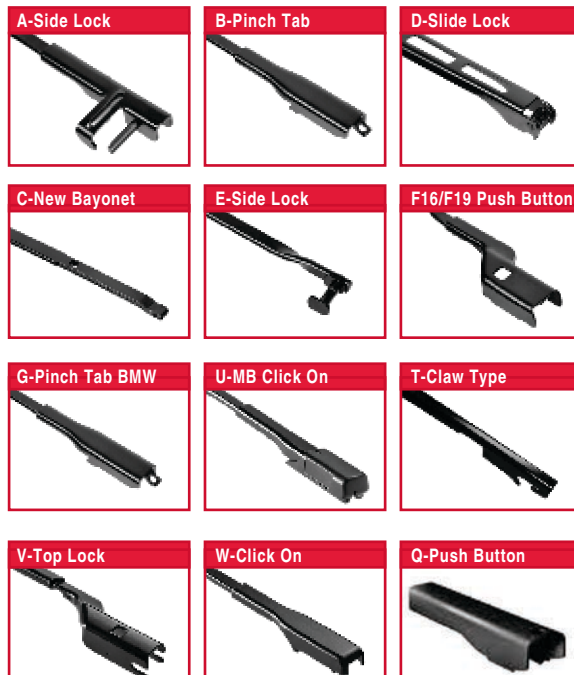

Easy fit

- > Innovative arm fitment and standard U-hook make blades easy to change, without the need for an adapter

Attractive design

- > Ultra-slim, aerodynamic design with an unobtrusive, low profile
- > Elegant, bracketless styling featuring precision-tensioned steel springs

Customer convenience

- > Sold by piece, conveniently consolidated range

Blade Types

Blade Types

Installation Types

Installation Types

Blade Types

Hybrid Blades

The combined advantages of advanced engineering, superior materials and futuristic design make DENSO's Hybrid Wiper Blades some of the most desirable in the world. It's no wonder they are the original equipment choice of some of the world's top vehicle marques. Featuring the same exacting technologies, our aftermarket range is the first to be launched by an OEM brand - and gives you and your customers unprecedented access to the future of wiper technology.

DENSO's Hybrid Wiper Blades offer:

Dynamic design

- > Fully covered, stylish, matt black body
- > Low profile, unobtrusive shape
- > Easy to attach to wiper arm
- > Integrated fitting system

Superior performance