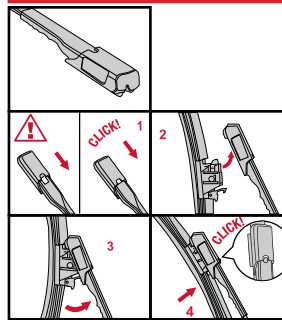

Fitting V

Fitting W

D

Hybrid-Wischblätter

<p>How to detach the old blade</p> <ol style="list-style-type: none">   <p>How to attach the new blade</p> <ol style="list-style-type: none">    	<p>Place the wiper arm over the picture to determine the size</p>  <p>7 mm 9x3=>No need to change clip (Go to "How to install blade")</p> <p>11 mm 9x4=>Change to attached adaptor (Go to "How to change clip")</p>	<p>How to change the clip</p> <ol style="list-style-type: none">        	<p>How to install the blade</p> <ol style="list-style-type: none">    
---	---	--	--