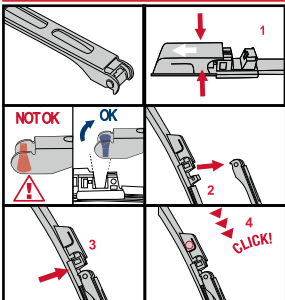

Wiper Blades

Fitting instructions

GB

Flat Blades

FLAT BLADES: OE REPLACEMENT

FLAT BLADES: RETROFIT

Fitting A

Fitting B

Fitting C

Fitting D

Fitting E

Fitting F

Fitting T

Fitting U

Fitting V

Fitting W