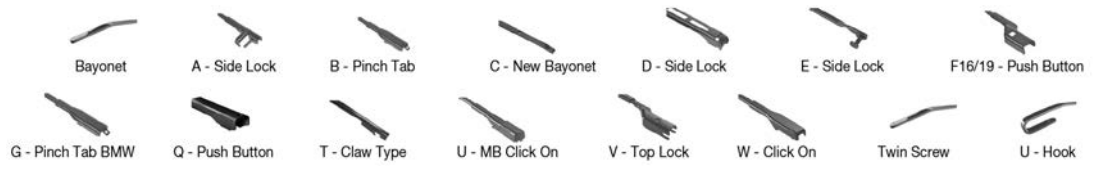

WIPER ARM TYPE	STANDARD		HYBRID		FLAT		REAR			
			+ Spoiler									
SSANGYONG <i>Continued</i>												
KORANDO (88-96)												
	12/88-05/97	U-hook			DM-045	DM-045	DUR-045L	DUR-045L		DM-035	DU-035L	
		U-hook			DM-045	DM-045	DUR-045R	DUR-045R		DM-035	DU-035R	
KORANDO (96-06)												
	12/96-11/06	U-hook			DM-045	DM-045	DUR-045L	DUR-045L				
		U-hook			DM-045	DM-045	DUR-045R	DUR-045R				
	06/97-11/06	U-hook			DM-045	DM-045	DUR-045L	DUR-045L				
		U-hook			DM-045	DM-045	DUR-045R	DUR-045R				
KORANDO (10-)												
	11/10-	U-hook		DMS-560	DM-560	DM-040	DUR-060L	DU-040L				
		U-hook		DMS-560	DM-560	DM-040	DUR-060R	DU-040R				
KYRON (05-)												
	05/05-	U-hook		DMS-555	DM-555	DM-548	DUR-055L	DUR-048L		DM-035	DU-035L	
		U-hook		DMS-555	DM-555	DM-548	DUR-055R	DUR-048R		DM-035	DU-035R	
MUSSO (93-07)												
	03/93-09/07	U-hook			DM-050	DM-045	DUR-050L	DUR-045L	DFR-004	DFR-002	DM-035	DU-035L
		U-hook			DM-050	DM-045	DUR-050R	DUR-045R			DM-035	DU-035R
REXTON (02-)												
	04/02-	U-hook		DMS-550	DM-550	DM-550	DUR-050L	DUR-050L			DM-035	
		U-hook		DMS-550	DM-550	DM-550	DUR-050R	DUR-050R			DM-035	
REXTON W (12-)												
	07/12-	U-hook		DMS-550	DM-550	DM-550	DUR-050L	DUR-050L				
		U-hook		DMS-550	DM-550	DM-550	DUR-050R	DUR-050R				
RODIUS I (05-)												
	05/05-	U-hook		DMS-560	DM-560	DM-545	DUR-060L	DUR-045L			DM-030	
		U-hook		DMS-560	DM-560	DM-545	DUR-060R	DUR-045R			DM-030	
RODIUS II (13-)												
	06/13-	U-hook		DMS-560	DM-560	DM-545	DUR-060L	DUR-045L			DM-030	
		U-hook		DMS-560	DM-560	DM-545	DUR-060R	DUR-045R			DM-030	
SUBARU												
BRZ (12-)												
	06/12-	U-hook					DUR-055L	DUR-050L				
		U-hook					DUR-055R	DUR-050R				
FORESTER (SF_)												
	03/97-02/02	U-hook			DM-053	DM-048	DUR-053L	DUR-048L			DM-040	DU-040L
		U-hook			DM-053	DM-048	DUR-050R	DUR-048R			DM-040	DU-040R
FORESTER (97-02)												
	07/97-09/02	U-hook			DM-053	DM-048	DUR-053L	DUR-048L			DM-040	DU-040L
		U-hook			DM-053	DM-048	DUR-050R	DUR-048R			DM-040	DU-040R
FORESTER (02-08)												
	02/02-10/12	U-hook			DM-055	DM-048	DUR-055L	DUR-048L				
		U-hook			DM-055	DM-048	DUR-055R	DUR-048R				
FORESTER (08-)												
	01/08-	U-hook					DUR-060L	DUR-045L			DRA-035	
		U-hook					DUR-060R	DUR-045R			DRA-035	
FORESTER (13-)												
	11/12-	U-hook					DUR-065L	DUR-043L			DRA-035	
		U-hook					DUR-065R	DUR-043R			DRA-035	
IMPREZA (92-00)												
	08/92-12/00	U-hook		DMS-553	DM-053	DM-045	DUR-053L	DUR-045L			DM-040	DU-040L
	08/92-12/00	U-hook		DMS-553	DM-053	DM-045	DUR-053L	DUR-045L				
	08/92-12/00	U-hook		DMS-553	DM-053	DM-045	DUR-050R	DUR-045R			DM-040	DU-040R
	08/92-12/00	U-hook		DMS-553	DM-053	DM-045	DUR-050R	DUR-045R				
	01/93-12/00	U-hook		DMS-553	DM-053	DM-045	DUR-053L	DUR-045L				
		U-hook		DMS-553	DM-053	DM-045	DUR-050R	DUR-045R				
IMPREZA (00-09)												
	10/00-12/08	U-hook		DMS-553	DM-053	DM-045	DUR-053L	DUR-045L			DM-040	DU-040L
		U-hook		DMS-553	DM-053	DM-045	DUR-050R	DUR-045R			DM-040	DU-040R
	12/00-06/09	U-hook		DMS-553	DM-053	DM-045	DUR-053L	DUR-045L				
		U-hook		DMS-553	DM-053	DM-045	DUR-050R	DUR-045R