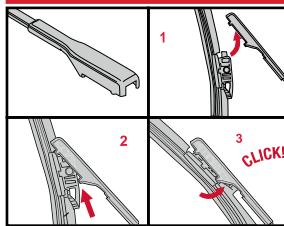

RU

Гибридные щетки стеклоочистителя Hybrid Blades

<p>How to detach the old blade</p>  <p>1 Pull up</p>  <p>2</p> <p>How to attach the new blade</p>  <p>1 Pull up</p>  <p>2</p>  <p>3 CLICK! Push down</p>	<p>Place the wiper arm over the picture to determine the size</p>  <p>7 mm</p> <p>9x3=>No need to change clip (Go to "How to install blade")</p>  <p>11 mm</p> <p>9x4=>Change to attached adaptor (Go to "How to change clip")</p>	<p>How to change the clip</p>  <p>1 9x4 Clip First check if the clip is inside the package.</p>  <p>2 Holder Clip Push here (both sides).</p>  <p>3 Pull the holder upward and pinch the clip tip with your thumb and forefinger.</p>  <p>4 Lift up the holder while pushing the tip from both sides to avoid the holder releasing from the clip. Next, pull up the holder.</p>  <p>5 Blade without clip.</p>  <p>6 Gutter Opening for rivet Guide pin Insert the guide pins inside the blade into the gutter of the clip.</p>  <p>7 Push down the clip on the rivet of the blade until you can hear a "click" sound. Please follow this instruction to avoid clip damage.</p>	<p>How to install the blade</p>  <p>1 Lift up the holder portion.</p>  <p>2 Insert the arm in the clip while pushing the wiper rubber. Then rotate the blade.</p>  <p>3 Pull up the blade to fit into the arm.</p>  <p>4 Push holder until "click" sound. Check if the blade is installed properly.</p>
--	---	---	---