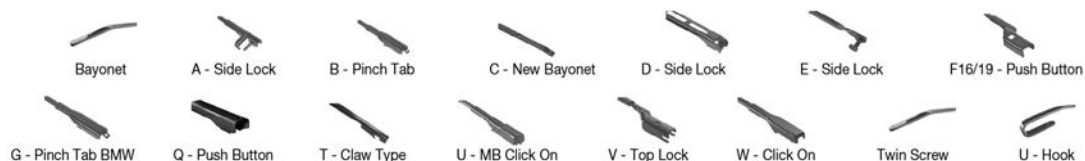

WIPER ARM TYPE	STANDARD		HYBRID		FLAT		REAR	
DACIA <i>Continued</i>										
DUSTER (10-)										
	04/10-11/16	U-hook		DMS-550	DM-550	DM-550	DUR-050L	DUR-050L	DFR-004	DFR-004
		U-hook		DMS-550	DM-550	DM-550	DUR-050R	DUR-050R		
	04/11-11/16	U-hook		DMS-550	DM-550	DM-550	DUR-050L	DUR-050L	DFR-004	DFR-004
		U-hook		DMS-550	DM-550	DM-550	DUR-050R	DUR-050R		
	11/16-12/17	Flat							DF-089	
	11/16-01/18	Flat							DF-089	
LOGGY (12-)										
	03/12-05/15	U-hook		DMS-555	DM-555	DM-040	DUR-055L	DU-040L	DFR-006	DFR-001
		U-hook		DMS-555	DM-555	DM-040	DUR-055R	DU-040R		
LOGAN EXPRESS (FS_)										
	10/07-12/12	U-hook		DMS-550	DM-550	DM-550	DUR-050L	DUR-050L	DFR-004	DFR-004
		U-hook		DMS-550	DM-550	DM-550	DUR-050R	DUR-050R		
LOGAN I (04-)										
	08/04-	U-hook		DMS-550	DM-550	DM-550	DUR-050L	DUR-050L	DFR-004	DFR-004
		U-hook		DMS-550	DM-550	DM-550	DUR-050R	DUR-050R		
	03/08-	U-hook		DMS-550	DM-550	DM-550	DUR-050L	DUR-050L	DFR-004	DFR-004
		U-hook		DMS-550	DM-550	DM-550	DUR-050R	DUR-050R		
	03/09-	U-hook		DMS-550	DM-550	DM-550	DUR-050L	DUR-050L	DFR-004	DFR-004
		U-hook		DMS-550	DM-550	DM-550	DUR-050R	DUR-050R		
LOGAN II										
	09/16-	U-hook							DF-056	
LOGAN II (12-)										
	10/12-03/15	U-hook		DMS-555	DM-555	DM-550	DUR-055L	DUR-050L	DFR-006	DFR-004
		U-hook		DMS-555	DM-555	DM-550	DUR-055R	DUR-050R		
	03/15-	U-hook							DF-056	
LOGAN MCV (KS_)										
	04/08-06/13	U-hook		DMS-550	DM-550	DM-550	DUR-050L	DUR-050L	DFR-004	DFR-004
		U-hook		DMS-550	DM-550	DM-550	DUR-050R	DUR-050R		
LOGAN MCV I (07-)										
	02/07-	U-hook		DMS-550	DM-550	DM-550	DUR-050L	DUR-050L	DFR-004	DFR-004
		U-hook		DMS-550	DM-550	DM-550	DUR-050R	DUR-050R		
LOGAN MCV II (13-)										
	02/13-03/15	U-hook		DMS-555	DM-555	DM-550	DUR-055L	DUR-050L	DFR-006	DFR-004
		U-hook		DMS-555	DM-555	DM-550	DUR-055R	DUR-050R		
NOVA (96-03)										
	04/96-03/03	U-hook			DM-550	DM-550	DUR-050L	DUR-050L		
		U-hook			DM-550	DM-550	DUR-050R	DUR-050R		
SANDERO I (Stepway) (08-)										
	06/08-	U-hook		DMS-550	DM-550	DM-550	DUR-050L	DUR-050L	DFR-004	DFR-004
		U-hook		DMS-550	DM-550	DM-550	DUR-050R	DUR-050R		DRC-004
SANDERO II (12-)										
	11/12-03/15	C- new bayonet		DMS-555	DM-555	DM-550	DUR-055L	DUR-050L	DFR-006	DFR-004
		C- new bayonet		DMS-555	DM-555	DM-550	DUR-055R	DUR-050R		
	03/15-	C- new bayonet							DF-056	
SANDERO II (Stepway) (12-)										
	10/12-03/15	C- new bayonet		DMS-555	DM-555	DM-550	DUR-055L	DUR-050L	DFR-006	DFR-004
		C- new bayonet		DMS-555	DM-555	DM-550	DUR-055R	DUR-050R		
	03/15-	C- new bayonet							DF-056	
SOLENZA (03-)										
	02/03-	U-hook			DM-548	DM-548	DUR-048L	DUR-048L		
		U-hook			DM-548	DM-548	DUR-048R	DUR-048R		
DAEWOO										
CIELO										
	06/94-11/00	U-hook			DM-045	DM-045	DUR-045L	DUR-045L		
		U-hook			DM-045	DM-045	DUR-045R	DUR-045R		
CIELO (94-98)										
	06/94-07/98	U-hook			DM-045	DM-045	DUR-045L	DUR-045L		
		U-hook			DM-045	DM-045	DUR-045R	DUR-045R