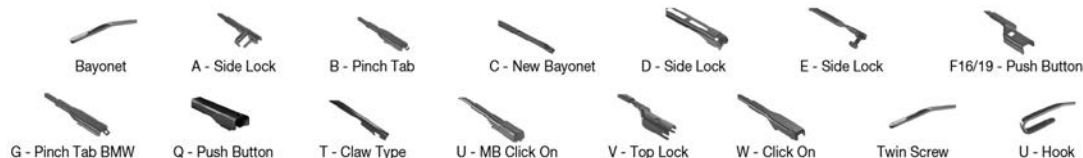

WIPER ARM TYPE	STANDARD		HYBRID		FLAT		REAR		
CHEVROLET <i>Continued</i>											
TAHOE (94-96)											
	10/94-09/96	U-hook			DM-045	DM-045	DUR-045L	DUR-045L		DM-035	DU-035L
		U-hook			DM-045	DM-045	DUR-045R	DUR-045R		DM-035	DU-035R
TAHOE (99-06)											
	09/99-12/06	U-hook		DMS-555	DM-555	DM-555	DUR-055L	DUR-055L		DM-040	DU-040L
		U-hook		DMS-555	DM-555	DM-555	DUR-055R	DUR-055R		DM-040	DU-040R
TRAILBLAZER (01-08)											
	09/01-12/09	U-hook		DMS-555	DM-555	DM-555	DUR-055L	DUR-055L		DM-040	DU-040L
		U-hook		DMS-555	DM-555	DM-555	DUR-055R	DUR-055R		DM-040	DU-040R
TRANS SPORT (96-05)											
	08/96-09/05	U-hook			DM-560	DM-560	DUR-060L	DUR-060L		DM-040	DU-040L
		U-hook			DM-560	DM-560	DUR-060R	DUR-060R		DM-040	DU-040R
TRAX (12-)											
	12/12-	F19- push button							DF-041		
		F19- push button							DF-214		
UPLANDER (04-08)											
	04/04-12/09	U-hook		DMS-560	DM-560	DM-555				DM-040	
		U-hook		DMS-560	DM-560	DM-555				DM-040	
VECTRA (96-05)											
	03/96-12/05	U-hook		DMS-548	DM-048	DM-048	DUR-048L	DUR-048L	DFR-003	DFR-003	
		U-hook		DMS-548	DM-048	DM-048	DUR-048R	DUR-048R			
VOLT (11-)											
	11/11-	F19- push button							DF-102		
ZAFIRA (00-12)											
	04/01-12/12	U-hook		DMS-560	DM-560	DMS-560	DUR-060L	DUR-060R	DFR-009	DFR-007	
		U-hook				DM-560					
		U-hook		DMS-560	DM-560	DMS-560	DUR-060R	DUR-060L			
		U-hook				DM-560					
CHEVROLET (SGM)											
EPICA (05-15)											
	04/05-12/15	U-hook		DMS-555	DM-555	DM-550					
		U-hook		DMS-555	DM-555	DM-550					
CHRYSLER											
300 C (04-12)											
	09/04-12/10	U-hook			DM-055	DM-055	DUR-055L	DUR-055L			
		U-hook			DM-055	DM-055	DUR-055R	DUR-055R			
	09/04-	U-hook			DM-055	DM-055	DUR-055L	DUR-055L			
		U-hook			DM-055	DM-055	DUR-055R	DUR-055R			
300 C (11-)											
	01/11-	U-hook					DUR-060L	DUR-053L			
		U-hook					DUR-060R	DUR-050R			
300 M (98-04)											
	07/98-09/04	U-hook		DMS-560	DM-560	DM-555					
		U-hook		DMS-560	DM-560	DM-555					
CIRRUS (94-00)											
	05/94-09/00	U-hook		DMS-555	DM-555	DM-555					
		U-hook		DMS-555	DM-555	DM-555					
NEON I (94-00)											
	05/94-09/00	U-hook			DM-053	DM-045	DUR-053L	DUR-045L			
		U-hook			DM-053	DM-045	DUR-050R	DUR-045R			
NEON II (99-06)											
	08/99-12/06	U-hook			DM-055	DM-048	DUR-055L	DUR-048L			
		U-hook			DM-055	DM-048	DUR-055R	DUR-048R			
PT CRUISER (00-10)											
	06/00-12/10	U-hook		DMS-553	DM-053	DM-050	DUR-053L	DUR-050L		DM-040	DU-040L
		U-hook		DMS-553	DM-053	DM-050	DUR-050R	DUR-050R		DM-040	DU-040R
	03/04-03/08	U-hook		DMS-553	DM-053	DM-050	DUR-053L	DUR-050L		DM-040	DU-040L
		U-hook		DMS-553	DM-053	DM-050	DUR-050R	DUR-050R		DM-040	DU-040R