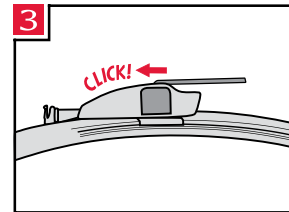

SE

Hybrid torkarblad

<p>How to detach the old blade</p> <ol style="list-style-type: none">   <p>How to attach the new blade</p> <ol style="list-style-type: none">    	<p>Place the wiper arm over the picture to determine the size</p>  <p>7 mm 9x3=>No need to change clip (Go to "How to install blade")</p> <p>11 mm 9x4=>Change to attached adaptor (Go to "How to change clip")</p>	<p>How to change the clip</p> <ol style="list-style-type: none">        	<p>How to install the blade</p> <ol style="list-style-type: none">    
---	---	--	--