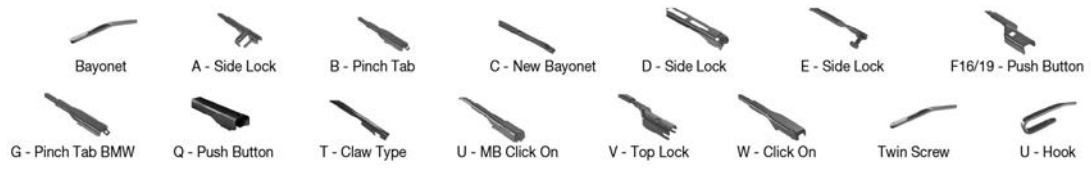

WIPER ARM TYPE		STANDARD	HYBRID	FLAT	REAR				
				+ Spoiler							
TOYOTA <i>Continued</i>											
LAND CRUISER / PRADO (J70) (84-06) <i>Continued</i>											
	01/90-08/01	U-hook			DM-045	DM-045	DUR-045L	DUR-045L			
		U-hook			DM-045	DM-045	DUR-045R	DUR-045R			
	01/90-02/07	U-hook			DM-045	DM-045	DUR-045L	DUR-045L			
		U-hook			DM-045	DM-045	DUR-045R	DUR-045R			
LAND CRUISER / PRADO (J120) (02-10)											
	09/02-12/10	U-hook		DMS-555	DM-055	DM-053	DUR-055L	DUR-053L			DRB-040
		U-hook		DMS-555	DM-055	DM-053	DUR-055R	DUR-050R			DRB-040
LAND CRUISER / PRADO (J150) (10-)											
	08/09-	U-hook					DUR-065L	DUR-050L			DRB-030
		U-hook					DUR-065R	DUR-050R			DRB-030
LAND CRUISER 90 (.J9)											
	02/00-08/02	U-hook		DMS-548	DM-048	DM-045	DUR-048L	DUR-045L			DM-035
		U-hook		DMS-548	DM-048	DM-045	DUR-048R	DUR-045R			DM-035
LAND CRUISER (J40) (69-86)											
	03/69-04/86	Twin Screw			DR-245	DR-245					DR-335
		Twin Screw			DR-345	DR-345					DR-335
	01/75-04/86	Twin Screw			DR-245	DR-245					DR-335
		Twin Screw			DR-345	DR-345					DR-335
LAND CRUISER (J60) (81-89)											
	10/81-12/92	U-hook			DR-245	DR-245					DR-335
		U-hook			DR-345	DR-345					DR-335
LAND CRUISER (J80) (90-98)											
	01/90-12/97	U-hook			DM-045	DM-045	DUR-045L	DUR-045L			DM-040
		U-hook			DM-045	DM-045	DUR-045R	DUR-045R			DM-040
LAND CRUISER (J100) (98-08)											
	01/98-08/07	U-hook		DMS-548	DM-048	DM-050	DUR-048L	DUR-050L			DM-040
		U-hook		DMS-548	DM-048	DM-050	DUR-048R	DUR-050R			DM-040
LAND CRUISER (J200) (07-)											
	08/07-	U-hook					DUR-060L	DUR-055L			DRB-030
		U-hook					DUR-060R	DUR-055R			DRB-030
LAND CRUISER PRADO (.J12)											
	02/03-07/09	U-hook		DMS-555	DM-055	DM-053	DUR-055L	DUR-053L			DRB-040
		U-hook		DMS-555	DM-055	DM-053	DUR-055R	DUR-050R			DRB-040
LITEACE (79-86)											
	10/79-09/85	U-hook			DM-040	DM-040	DU-040L	DU-040L			DM-038
		U-hook			DM-040	DM-040	DU-040R	DU-040R			DM-038
	10/79-10/86	U-hook			DM-040	DM-040	DU-040L	DU-040L			DM-038
		U-hook			DM-040	DM-040	DU-040R	DU-040R			DM-038
LITEACE (84-92)											
	01/84-12/92	Twin Screw			DR-255	DR-235					
		Twin Screw			DR-355	DR-335					
	10/85-01/92	Twin Screw			DR-255	DR-235					
		Twin Screw			DR-355	DR-335					
LITEACE (92-97)											
	01/92-01/95	Twin Screw			DR-250	DR-238					DR-340
		Twin Screw			DR-350	DR-338					DR-340
	01/92-08/97	Twin Screw			DR-250	DR-238					DR-340
		Twin Screw			DR-350	DR-338					DR-340
LITEACE Bus (.R2)											
	02/95-08/97	Twin Screw			DR-250	DR-238					DR-340
		Twin Screw			DR-350	DR-338					DR-340
LITEACE Van (.M3)											
	10/85-01/92	Twin Screw			DR-255	DR-235					
		Twin Screw			DR-355	DR-335					
MARK II (88-96)											
	10/92-09/96	U-hook			DM-053	DM-048	DUR-055R	DUR-048R			
		U-hook			DM-053	DM-048	DUR-055R	DUR-048R			
MARK II (96-01)											
	08/96-07/01	U-hook			DM-055	DM-048	DUR-055R	DUR-048R