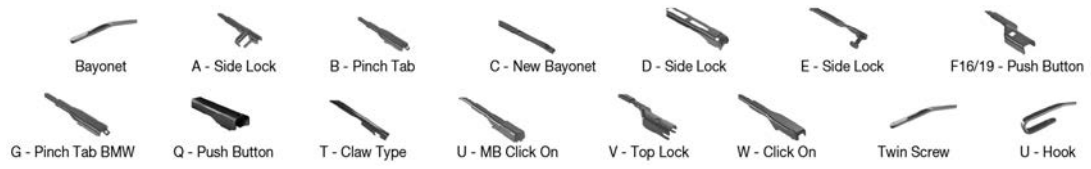

WIPER ARM TYPE		STANDARD	HYBRID	FLAT	REAR						
				+ Spoiler									
FORD <i>Continued</i>													
SCORPIO I (85-94) <i>Continued</i>													
	05/88-09/94	U-hook			DM-050	DM-050	DUR-050R	DUR-050R			DM-038	DU-035R	
SCORPIO II (94-98)													
	10/94-08/98	U-hook			DM-050	DM-050	DUR-050L	DUR-050L					
	10/94-08/98	U-hook			DM-050	DM-050	DUR-050R	DUR-050R					
	10/94-08/98	U-hook			DM-050	DM-050	DUR-050R	DUR-050R					
	10/94-08/98	U-hook			DM-050	DM-050	DUR-050R	DUR-050R					
SIERRA (82-87)													
	08/82-12/86	U-hook		DMS-550	DM-050	DM-050	DUR-050L	DUR-050L					
		U-hook				DMC-550							
		U-hook		DMS-550	DM-050	DM-050	DUR-050R	DUR-050R					
		U-hook				DMC-550							
	08/82-02/87	U-hook		DMS-550	DM-050	DM-050	DUR-050L	DUR-050L			DM-050	DUR-050L	
		U-hook				DMC-550							
		U-hook		DMS-550	DM-050	DM-050	DUR-050R	DUR-050R			DM-050	DUR-050R	
		U-hook				DMC-550							
SIERRA (87-93)													
	01/87-02/93	U-hook		DMS-550	DM-550	DMC-550					DM-035	DU-035L	
	01/87-02/93	U-hook		DMS-550	DM-550	DMC-550							
	01/87-02/93	U-hook		DMS-550	DM-550	DMC-550					DM-035	DU-035R	
	01/87-02/93	U-hook		DMS-550	DM-550	DMC-550							
	01/87-03/93	U-hook		DMS-550	DM-550	DMC-550					DM-050	DUR-050L	
		U-hook		DMS-550	DM-550	DMC-550					DM-050	DUR-050R	
S-MAX (CJ, WA6)													
	07/21-	B- pinch tab									DF-307		
S-MAX (06-14)													
	05/06-12/14	F19- push button							DF-149				
S-MAX (15-)													
	01/15-06/18	B- pinch tab							DF-153		DF-307		
	01/15-07/18	B- pinch tab							DF-153				
	01/15-	B- pinch tab									DF-307		
STREET KA (03-05)													
	05/03-07/05	U-hook			DM-048	DM-043	DUR-048L	DUR-043L			DM-040	DU-040L	
		U-hook				DM-048	DM-043	DUR-048R	DUR-043R			DM-040	DU-040R
TAUNUS (70-76)													
	01/70-02/76	U-hook			DM-038	DM-038	DU-035L	DU-035L					
		U-hook				DM-038	DM-038	DU-035R	DU-035R				
	08/70-02/76	U-hook			DM-038	DM-038	DU-035L	DU-035L					
	08/70-02/76	U-hook			DM-038	DM-038	DU-035R	DU-035R					
	08/70-02/76	U-hook			DM-038	DM-038	DU-035R	DU-035R					
TAUNUS (75-79)													
	05/75-07/79	U-hook			DM-038	DM-038	DU-035L	DU-035L					
		U-hook				DM-038	DM-038	DU-035R	DU-035R				
	05/75-08/79	U-hook			DM-038	DM-038	DU-035L	DU-035L					
		U-hook				DM-038	DM-038	DU-035R	DU-035R				
TAUNUS (79-82)													
	07/79-07/82	U-hook			DM-045	DM-045	DUR-045L	DUR-045L					
		U-hook				DM-045	DM-045	DUR-045R	DUR-045R				
	07/79-12/82	U-hook			DM-045	DM-045	DUR-045L	DUR-045L					
		U-hook				DM-045	DM-045	DUR-045R	DUR-045R				
TOURNEO CONNECT / GRAND TOURNEO CONNECT V408 MPV													
	08/16-	Flat								DF-153			
TOURNEO Connect (02-13)													
	06/02-12/13	U-hook		DMS-555	DM-555	DM-550	DUR-055L	DUR-050L	DFR-006	DFR-004	DM-035	DU-035L	
		U-hook		DMS-555	DM-555	DM-550	DUR-055R	DUR-050R			DM-035	DU-035R	
TOURNEO Connect (13-)													
	09/13-	Flat								DF-153			
TOURNEO Courier (14-)													
	02/14-	B- pinch tab								DF-404