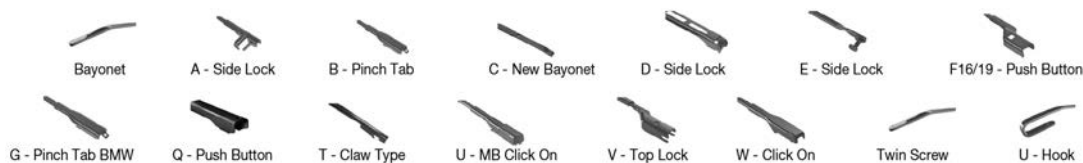

WIPER ARM TYPE		STANDARD	HYBRID	FLAT	REAR					
				+ Spoiler								
VAUXHALL <i>Continued</i>												
MONTEREY II (98-99) <i>Continued</i>												
	07/98-08/99	U-hook			DM-550	DM-550				DM-038	DU-035R	
MOVANO II (B) (10-)												
	05/10-	U-hook		DMS-565	DM-565	DM-565	DUR-065L	DUR-065L	DFR-010	DFR-010		
	05/10-	U-hook		DMS-565	DM-565	DM-565	DUR-065L	DUR-065L	DFR-010	DFR-010		
	05/10-	U-hook		DMS-565	DM-565	DM-565	DUR-065L	DUR-065L	DFR-010	DFR-010		
	05/10-	U-hook		DMS-565	DM-565	DM-565	DUR-065R	DUR-065R				
	05/10-	U-hook		DMS-565	DM-565	DM-565	DUR-065R	DUR-065R				
	05/10-	U-hook		DMS-565	DM-565	DM-565	DUR-065R	DUR-065R				
MOVANO Mk II (B) Chassis/Cab (X62)												
	05/10-	U-hook		DMS-565	DM-565	DM-565	DUR-065L	DUR-065L	DFR-010	DFR-010		
		U-hook		DMS-565	DM-565	DM-565	DUR-065R	DUR-065R				
NOVA (82-94)												
	09/82-12/93	U-hook			DM-040	DM-040	DU-040L	DU-040L			DM-040	DU-040L
		U-hook			DM-040	DM-040	DU-040R	DU-040R			DM-040	DU-040R
	05/83-03/93	U-hook			DM-040	DM-040	DU-040L	DU-040L			DM-040	DU-040L
		U-hook			DM-040	DM-040	DU-040R	DU-040R			DM-040	DU-040R
	01/90-10/94	U-hook			DM-040	DM-040	DU-040L	DU-040L			DM-040	DU-040L
		U-hook			DM-040	DM-040	DU-040R	DU-040R			DM-040	DU-040R
OMEGA (B) (94-03)												
	01/94-07/03	U-hook		DMS-560	DM-560	DM-548						
		U-hook		DMS-560	DM-560	DM-548						
	02/94-06/03	U-hook		DMS-560	DM-560	DM-548					DM-033	
		U-hook		DMS-560	DM-560	DM-548					DM-033	
ROYALE (78-87)												
	02/78-12/86	U-hook			DM-048	DM-048	DUR-048L	DUR-048L				
		U-hook			DM-048	DM-048	DUR-048R	DUR-048R				
SENATOR I (78-87)												
	02/78-08/87	U-hook			DM-048	DM-048	DUR-048L	DUR-048L				
		U-hook			DM-048	DM-048	DUR-048R	DUR-048R				
SENATOR II (B) (87-93)												
	09/87-09/93	U-hook			DM-048	DM-048	DUR-048L	DUR-048L				
		U-hook			DM-048	DM-048	DUR-048R	DUR-048R				
SIGNUM (02-08)												
	03/03-10/08	U-hook		DMS-560	DM-560	DM-548			DFR-009	DFR-003		
		U-hook		DMS-560	DM-560	DM-548						
SINTRA (96-99)												
	11/96-04/99	U-hook			DM-560	DM-560					DM-040	DU-040L
		U-hook			DM-560	DM-560					DM-040	DU-040R
SPEEDSTER (VX220) (00-06)												
	09/00-07/05	U-hook				DM-560						
		U-hook				DM-560						
TIGRA (94-00)												
	07/94-12/00	U-hook			DM-045	DM-045	DUR-045L	DUR-045L	DFR-002	DFR-002	DM-050	DUR-050L
		U-hook			DM-045	DM-045	DUR-045R	DUR-045R			DM-050	DUR-050R
TIGRA TwinTop (04-09)												
	06/04-08/09	U-hook		DMS-550	DM-550	DM-045		DUR-045L				
		U-hook		DMS-550	DM-550	DM-045		DUR-045R				
VECTRA I (B) (95-03)												
	08/95-03/02	U-hook		DMS-548	DM-048	DM-048	DUR-048L	DUR-048L	DFR-003	DFR-003	DM-033	
	08/95-03/02	U-hook		DMS-548	DM-048	DM-048	DUR-048L	DUR-048L	DFR-003	DFR-003		
	08/95-03/02	U-hook		DMS-548	DM-048	DM-048	DUR-048R	DUR-048R			DM-033	
	08/95-03/02	U-hook		DMS-548	DM-048	DM-048	DUR-048R	DUR-048R				
	08/95-07/03	U-hook		DMS-548	DM-048	DM-048	DUR-048L	DUR-048L	DFR-003	DFR-003		
		U-hook		DMS-548	DM-048	DM-048	DUR-048R	DUR-048R				
VECTRA II (C) (00-08)												
	01/00-10/08	U-hook		DMS-560	DM-560	DM-548	DUR-060L	DUR-048L	DFR-009	DFR-003		
		U-hook		DMS-560	DM-560	DM-548	DUR-060R	DUR-048R				
	08/02-09/05	U-hook									DRC-004	
	08/02-05/09	U-hook		DMS-560	DM-560	DM-548	DUR-060L	DUR-048L	DFR-009	DFR-003