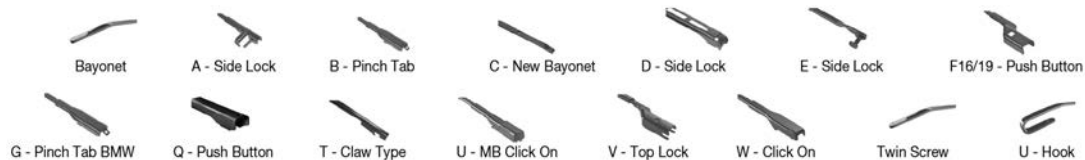

WIPER ARM TYPE	STANDARD		HYBRID		FLAT		REAR			
MASERATI <i>Continued</i>												
RACING (90-92)												
	04/90-12/92	U-hook			DM-550	DM-550						
		U-hook			DM-550	DM-550						
SHAMAL (89-95)												
	12/89-11/95	U-hook			DM-550	DM-550						
		U-hook			DM-550	DM-550						
MAZDA												
2 (DL, DJ)												
	10/21-	U-hook								DRA-035		
2 (03-07)												
	02/03-06/07	U-hook		DMS-560	DM-560	DM-040	DUR-060L	DU-040L		DRA-035		
		U-hook		DMS-560	DM-560	DM-040	DUR-060R	DU-040R		DRA-035		
2 (07-15)												
	07/07-06/15	U-hook		DMS-560	DM-560	DM-035	DUR-060L	DU-035L		DRA-035		
		U-hook		DMS-560	DM-560	DM-035	DUR-060R	DU-035R		DRA-035		
2 (14-)												
	08/14-	U-hook								DRA-035		
3 (BK)												
	10/03-06/06	A- side lock							DF-001			
3 (BL)												
	09/11-10/13	U-hook		DMS-560	DM-560	DM-548	DUR-060L	DUR-048L	DFR-009	DFR-002	DRB-035	
		U-hook		DMS-560	DM-560	DM-548	DUR-060R	DUR-048R			DRB-035	
3 (00-09)												
	10/03-12/09	A- side lock							DF-001			
	10/03-12/09	A- side lock							DF-001			
3 (09-14)												
	12/08-09/14	U-hook		DMS-560	DM-560	DM-548	DUR-060L	DUR-048L	DFR-009	DFR-002	DRB-035	
	12/08-09/14	U-hook		DMS-560	DM-560	DM-548	DUR-060L	DUR-048L	DFR-009	DFR-002	DRB-035	
	12/08-09/14	U-hook		DMS-560	DM-560	DM-548	DUR-060R	DUR-048R			DRB-035	
	12/08-09/14	U-hook		DMS-560	DM-560	DM-548	DUR-060R	DUR-048R			DRB-035	
3 (13-)												
	07/13-	U-hook					DUR-060L	DUR-045L			DRB-030	
		U-hook					DUR-060R	DUR-045R			DRB-030	
	09/13-	U-hook					DUR-060L	DUR-045L			DRB-030	
		U-hook					DUR-060R	DUR-045R			DRB-030	
3 Saloon (BM, BN)												
	11/13-	U-hook					DUR-060L	DUR-045L			DRB-030	
		U-hook					DUR-060R	DUR-045R			DRB-030	
5 (05-10)												
	02/05-05/10	U-hook		DMS-565	DM-565	DM-040	DUR-065L	DU-040L			DRB-030	
		U-hook		DMS-565	DM-565	DM-040	DUR-065R	DU-040R			DRB-030	
5 (10-)												
	06/10-	U-hook		DMS-565	DM-565	DM-040	DUR-065L	DU-040L				
		U-hook		DMS-565	DM-565	DM-040	DUR-065R	DU-040R				
6 (02-07)												
	01/02-02/08	U-hook		DMS-555	DM-055	DM-045	DUR-055L	DUR-045L	DFR-006	DFR-002	DRB-030	
		U-hook		DMS-555	DM-055	DM-045	DUR-055R	DUR-045R			DRB-030	
	06/02-08/07	U-hook		DMS-555	DM-055	DM-045	DUR-055L	DUR-045L	DFR-006	DFR-002		
		U-hook		DMS-555	DM-055	DM-045	DUR-055R	DUR-045R				
	08/02-12/07	U-hook		DMS-555	DM-055	DM-045	DUR-055L	DUR-045L	DFR-006	DFR-002	DM-050	DUR-050L
		U-hook		DMS-555	DM-055	DM-045	DUR-055R	DUR-045R			DM-050	DUR-050R
6 (07-13)												
	08/07-07/13	U-hook					DUR-060L	DU-040L				DUR-050L
	08/07-07/13	U-hook					DUR-060L	DU-040L				
	08/07-07/13	U-hook					DUR-060R	DU-040R				DUR-050R
	08/07-07/13	U-hook					DUR-060R	DU-040R				
	12/07-07/13	U-hook					DUR-060L	DU-040L			DRB-035	
		U-hook					DUR-060R	DU-040R			DRB-035	
6 (12-)												
	08/12-02/18	U-hook					DUR-060L	DUR-045L			DRB-030