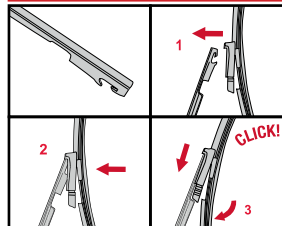

Wiper Blades

Montagehinweise

D

Flatblades

FLATBLADES: OE-ERSATZ

RETROFIT-FLATBLADES

Fitting A

Fitting B

Fitting C

Fitting D

Fitting E

Fitting F

Fitting T

Fitting U

Fitting V

Fitting W