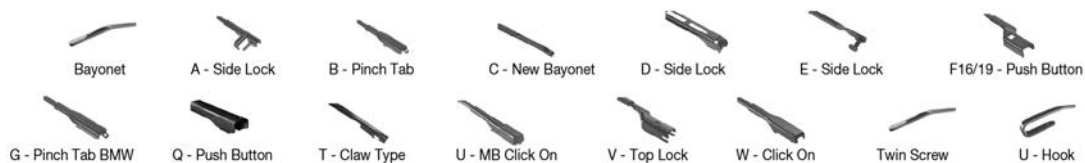

WIPER ARM TYPE	STANDARD		HYBRID		FLAT		REAR	
			+ Spoiler							
ABARTH										
500 / 595 (C) (312) (07-)										
	05/08-	F19/16- push button								DF-005
	08/08-	F19/16- push button								DF-005
Grande PUNTO (05-12)										
	07/07-06/10	B- pinch tab								DF-031
		B- pinch tab								DF-051
PUNTO (12-)										
	03/12-	B- pinch tab								DF-031
		B- pinch tab								DF-051
PUNTO Evo (08-12)										
	10/09-02/12	B- pinch tab								DF-031
		B- pinch tab								DF-051
RITMO (78-88)										
	11/81-12/87	U-hook			DM-040	DM-040	DU-040L	DU-040L		DM-038
		U-hook			DM-040	DM-040	DU-040R	DU-040R		DM-038
ALFA ROMEO										
8C (07-10)										
	01/07-10/09	U-hook					DUR-055L	DUR-050L		
		U-hook					DUR-055R	DUR-050R		
	01/08-10/10	U-hook					DUR-055L	DUR-050L		
		U-hook					DUR-055R	DUR-050R		
33 (83-93)										
	05/83-12/93	U-hook			DM-045	DM-045	DUR-045L	DUR-045L		DM-038
		U-hook			DM-045	DM-045	DUR-045R	DUR-045R		DM-038
	01/84-12/89	U-hook			DM-045	DM-045	DUR-045L	DUR-045L		DM-038
		U-hook			DM-045	DM-045	DUR-045R	DUR-045R		DM-038
33 (90-94)										
	01/90-09/94	U-hook			DM-045	DM-045	DUR-045L	DUR-045L		DM-040
	01/90-09/94	U-hook			DM-045	DM-045	DUR-045L	DUR-045L		DM-040
	01/90-09/94	U-hook			DM-045	DM-045	DUR-045R	DUR-045R		DM-040
	01/90-09/94	U-hook			DM-045	DM-045	DUR-045R	DUR-045R		DM-040
75 (85-92)										
	05/85-09/89	U-hook			DM-043	DM-043	DUR-043L	DUR-043L		
		U-hook			DM-043	DM-043	DUR-043R	DUR-043R		
	05/89-12/92	U-hook		DMS-548	DM-048	DM-048	DUR-048L	DUR-048L		
		U-hook		DMS-548	DM-048	DM-048	DUR-048R	DUR-048R		
90 (84-87)										
	09/84-11/87	U-hook			DM-045	DM-045	DUR-045L	DUR-045L		
		U-hook			DM-045	DM-045	DUR-045R	DUR-045R		
145 / 146 (94-01)										
	07/94-10/01	U-hook		DMS-555	DM-055	DM-048	DUR-055L	DUR-048L		
		U-hook		DMS-555	DM-055	DM-048	DUR-055R	DUR-048R		
147 (937_)										
	07/02-05/05	U-hook		DMS-555		DM-040	DUR-055L	DU-040L		
		U-hook		DMS-555		DM-040	DUR-055R	DU-040R		
147 (00-10)										
	10/00-07/05	U-hook		DMS-555		DM-040	DUR-055L	DU-040L		
		U-hook		DMS-555		DM-040	DUR-055R	DU-040R		
	08/05-03/10	U-hook							DF-125	
155 (92-97)										
	01/92-12/97	U-hook		DMS-553	DM-053	DM-048	DUR-053L	DUR-048L		
		U-hook		DMS-553	DM-053	DM-048	DUR-050R	DUR-048R		
156 (97-06)										
	02/97-05/06	U-hook			DM-553	DM-648			DFR-006	DFR-004
		U-hook			DM-555	DM-653				
		U-hook			DM-553	DM-648				
		U-hook			DM-555	DM-653				
	09/97-09/05	U-hook			DM-553	DM-648			DFR-006	DFR-004
		U-hook			DM-555	DM-653				
		U-hook			DM-553	DM-648