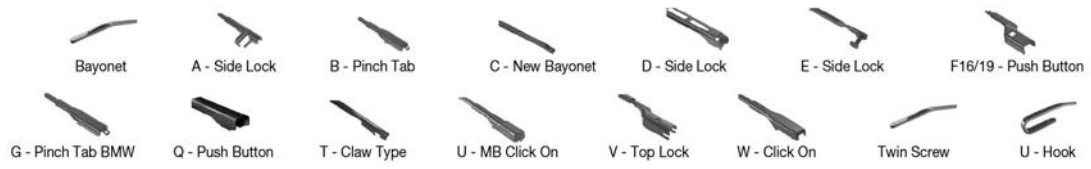

WIPER ARM TYPE	STANDARD		HYBRID		FLAT		REAR	
			+ Spoiler							
OPEL Continued										
CORSA D (06-14)										
	07/06-08/14	B- pinch tab							DF-036	
	07/06-08/14	B- pinch tab							DF-036	
CORSA E (14-)										
	09/14-	B- pinch tab							DF-036	
	09/14-	B- pinch tab							DF-036	
CORSA F (19-)										
	07/19-	F19- push button							DF-033	
	07/19-	F19- push button							DF-033	
CROSSLAND X (17-)										
	03/17-	F16- push button							DF-073	
	06/18-	F16- push button							DF-073	
FRONTERA A (92-98)										
	03/92-10/98	U-hook			DM-048	DM-048	DUR-048L	DUR-048L		
	03/92-10/98	U-hook			DM-048	DM-048	DUR-048L	DUR-048L		
	03/92-10/98	U-hook			DM-048	DM-048	DUR-048R	DUR-048R		
	03/92-10/98	U-hook			DM-048	DM-048	DUR-048R	DUR-048R		
FRONTERA B (98-04)										
	09/98-07/04	U-hook			DM-048	DM-048	DUR-048L	DUR-048L		DM-030
		U-hook			DM-048	DM-048	DUR-048R	DUR-048R		DM-030
GRANDLAND X (17-)										
	06/17-	F19- push button							DF-423	
INSIGNIA (B) (17-)										
	03/17-	U-hook					DUR-060L	DUR-050L		
	03/17-	U-hook					DUR-060L	DUR-050L		
	03/17-	U-hook					DUR-060L	DUR-050L		
	03/17-	U-hook					DUR-060R	DUR-050R		
	03/17-	U-hook					DUR-060R	DUR-050R		
	03/17-	U-hook					DUR-060R	DUR-050R		
INSIGNIA (A) (08-17)										
	07/08-03/17	U-hook					DUR-060L	DUR-045L		DF-309
	07/08-03/17	U-hook					DUR-060L	DUR-045L		
	07/08-03/17	U-hook					DUR-060L	DUR-045L		
	07/08-03/17	U-hook					DUR-060R	DUR-045R		DF-309
	07/08-03/17	U-hook					DUR-060R	DUR-045R		
	07/08-03/17	U-hook					DUR-060R	DUR-045R		
INSIGNIA B Sports Tourer (Z18)										
	04/20-	U-hook					DUR-060L	DUR-050L		
		U-hook					DUR-060R	DUR-050R		
KADETT B (65-73)										
	09/65-08/73	U-hook			DM-040	DM-040	DU-040L	DU-040L		
	09/65-08/73	U-hook			DM-040	DM-040	DU-040L	DU-040L		
	09/65-08/73	U-hook			DM-040	DM-040	DU-040L	DU-040L		
	09/65-08/73	U-hook			DM-040	DM-040	DU-040R	DU-040R		
	09/65-08/73	U-hook			DM-040	DM-040	DU-040R	DU-040R		
	09/65-08/73	U-hook			DM-040	DM-040	DU-040R	DU-040R		
KADETT C (73-79)										
	08/73-07/79	U-hook			DM-040	DM-040	DU-040L	DU-040L		
	08/73-07/79	U-hook			DM-040	DM-040	DU-040L	DU-040L		
	08/73-07/79	U-hook			DM-040	DM-040	DU-040L	DU-040L		
	08/73-07/79	U-hook			DM-040	DM-040	DU-040L	DU-040L		
	08/73-07/79	U-hook			DM-040	DM-040	DU-040R	DU-040R		
	08/73-07/79	U-hook			DM-040	DM-040	DU-040R	DU-040R		
	08/73-07/79	U-hook			DM-040	DM-040	DU-040R	DU-040R		
	08/73-07/79	U-hook			DM-040	DM-040	DU-040R	DU-040R		
KADETT D (79-84)										
	08/79-08/84	U-hook			DM-040	DM-040	DU-040L	DU-040L		DM-050 DUR-050L
	08/79-08/84	U-hook			DM-045	DM-045	DUR-045L	DUR-045L		DM-040 DU-040L
	08/79-08/84	U-hook			DM-045	DM-045	DUR-045L	DUR-045L		DM-050 DUR-050L
	08/79-08/84	U-hook			DM-040	DM-040	DU-040R	DU-040R		DM-050 DUR-050R