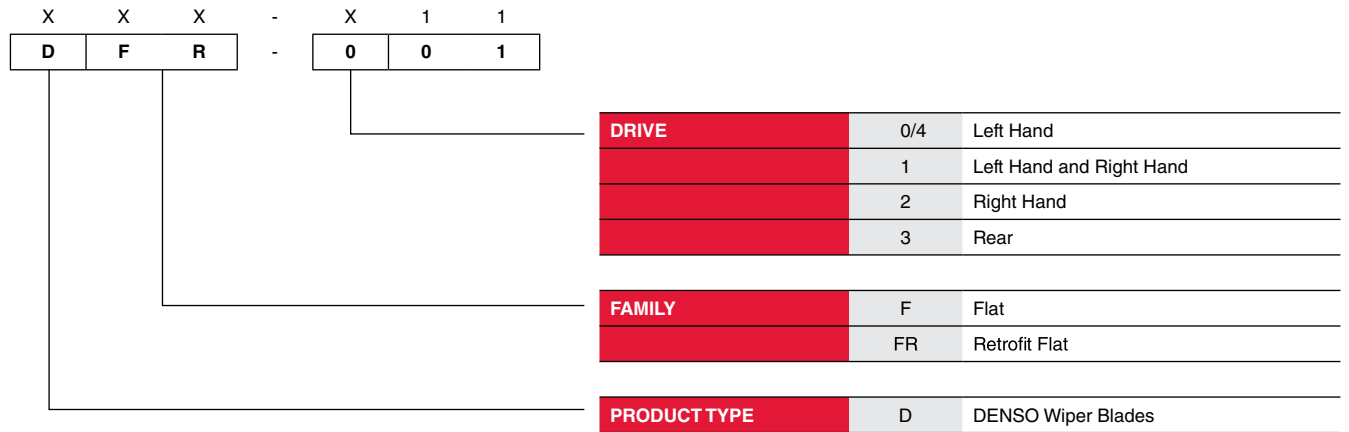

Wiper Blades | Identification Table

GB

Wiper Blade Part Number Key

Flat Blades