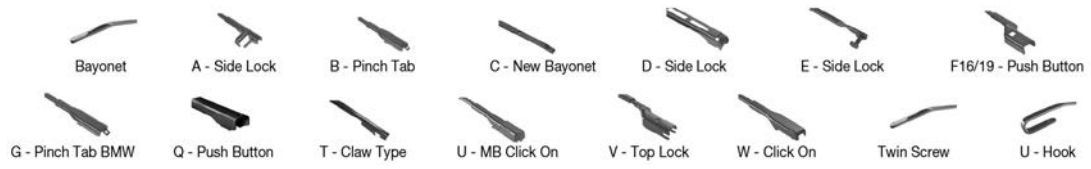

WIPER ARM TYPE		STANDARD	HYBRID	FLAT	REAR				
				+ Spoiler							
CHEVROLET <i>Continued</i>											
MATIZ (05-)											
	03/05-	U-hook		DMS-555	DM-555	DM-038	DUR-055L	DU-035L		DM-038	DU-035L
		U-hook		DMS-555	DM-555	DM-038	DUR-055R	DU-035R		DM-038	DU-035R
MONTE CARLO (70-77)											
	09/73-12/77	U-hook			DM-040	DM-040					
		U-hook			DM-040	DM-040					
MONTE CARLO (77-81)											
	09/78-12/81	U-hook			DM-040	DM-040					
		U-hook			DM-040	DM-040					
NIVA (2123) (02-)											
	09/02-	U-hook		DMS-550	DM-550	DM-550	DUR-050L	DUR-050L	DFR-004	DFR-004	DM-035
		U-hook		DMS-550	DM-550	DM-550	DUR-050R	DUR-050R	DFR-004	DFR-004	DM-035
NUBIRA (05-11)											
	01/05-12/11	U-hook		DMS-555	DM-055	DM-048	DUR-055L	DUR-048L			
		U-hook		DMS-555	DM-055	DM-048	DUR-055R	DUR-048R			
	03/05-12/11	U-hook		DMS-555	DM-055	DM-048	DUR-055L	DUR-048L		DM-035	DU-035L
		U-hook		DMS-555	DM-055	DM-048	DUR-055R	DUR-048R		DM-035	DU-035R
NUBIRA Saloon											
	12/08-12/11	U-hook		DMS-555	DM-055	DM-048	DUR-055L	DUR-048L			
		U-hook		DMS-555	DM-055	DM-048	DUR-055R	DUR-048R			
ORLANDO (11-)											
	02/11-	U-hook		DMS-560	DM-560	DM-548	DUR-060L	DUR-048L			
		U-hook		DMS-560	DM-560	DM-548	DUR-060R	DUR-048R			
REZZO (05-)											
	03/05-	U-hook			DM-560	DM-048		DUR-048L		DM-038	DU-035L
		U-hook			DM-560	DM-048		DUR-048R		DM-038	DU-035R
S10 Pick Up (82-94)											
	09/82-09/91	U-hook			DM-040	DM-040	DU-040L	DU-040L			
		U-hook			DM-040	DM-040	DU-040R	DU-040R			
S10 Pick Up (93-05)											
	10/94-12/04	U-hook		DMS-550	DM-550	DMC-550	DUR-050L	DUR-050L			
		U-hook		DMS-550	DM-550	DMC-550	DUR-050L	DUR-050L			
		U-hook		DMS-550	DM-550	DMC-550	DUR-050R	DUR-050R			
		U-hook		DMS-550	DM-550	DMC-550	DUR-050R	DUR-050R			
SILVERADO (99-07)											
	10/99-	U-hook		DMS-555	DM-555	DM-555	DUR-055L	DUR-055L			
		U-hook		DMS-555	DM-555	DM-555	DUR-055R	DUR-055R			
SPARK (M300)											
	12/09-	U-hook		DMS-560	DM-560	DM-035	DUR-060L	DU-035L			
		U-hook		DMS-560	DM-560	DM-035	DUR-060R	DU-035R			
SPARK (00-04)											
	09/00-12/06	U-hook		DMS-553	DM-053	DM-040	DUR-053L	DU-040L		DM-038	DU-035L
		U-hook		DMS-553	DM-053	DM-040	DUR-050R	DU-040R		DM-038	DU-035R
SPARK (05-)											
	05/05-	U-hook		DMS-555	DM-055	DM-035	DUR-055L	DU-035L		DRB-030	
		U-hook		DMS-555	DM-055	DM-035	DUR-055R	DU-035R		DRB-030	
SPARK (10-)											
	03/10-	U-hook		DMS-560	DM-560	DM-035	DUR-060L	DU-035L			
		U-hook		DMS-560	DM-560	DM-035	DUR-060R	DU-035R			
SUBURBAN (91-00)											
	10/91-04/00	U-hook			DM-045	DM-045	DUR-045L	DUR-045L		DM-035	DU-035L
		U-hook			DM-045	DM-045	DUR-045R	DUR-045R		DM-035	DU-035R
SUBURBAN (00-06)											
	05/00-09/07	U-hook		DMS-555	DM-555	DM-555	DUR-055L	DUR-055L		DM-040	DU-040L
		U-hook		DMS-555	DM-555	DM-555	DUR-055R	DUR-055R		DM-040	DU-040R
SUBURBAN (06-)											
	01/11-	U-hook		DMS-555	DM-555	DM-555	DUR-055L	DUR-055L			
		U-hook		DMS-555	DM-555	DM-555	DUR-055R	DUR-055R