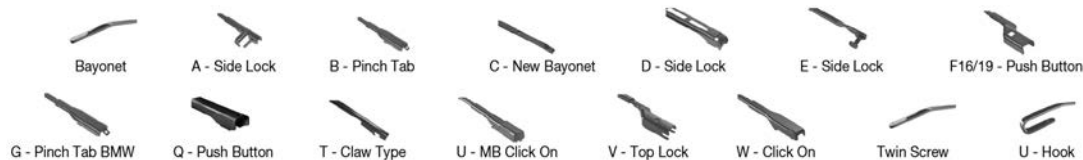

WIPER ARM TYPE	STANDARD		HYBRID		FLAT		REAR	
SUZUKI <i>Continued</i>										
ALTO III (88-93)										
	12/88-11/93	Twin Screw			DR-243	DR-243				
		Twin Screw			DR-343	DR-343				
ALTO IV (93-98)										
	11/93-06/02	U-hook			DM-048	DM-040	DUR-048L	DU-040L		DM-033
		U-hook			DM-048	DM-040	DUR-048R	DU-040R		DM-033
ALTO V (00-02)										
	01/00-06/02	U-hook			DM-048	DM-040	DUR-048L	DU-040L		DM-033
		U-hook			DM-048	DM-040	DUR-048R	DU-040R		DM-033
ALTO VI (02-08)										
	09/04-12/08	U-hook			DM-045	DM-040	DUR-045L	DU-040L		DM-030
		U-hook			DM-045	DM-040	DUR-045R	DU-040R		DM-030
ALTO VII (09-)										
	01/09-	U-hook			DM-053	DM-035	DUR-053L	DU-035L		
		U-hook			DM-053	DM-035	DUR-050R	DU-035R		
BALENO (95-02)										
	07/95-05/02	U-hook			DM-050		DUR-050L	DUR-045L		DM-040 DU-040L
	07/95-05/02	U-hook			DM-050		DUR-050L	DUR-045L		
	07/95-05/02	U-hook			DM-050		DUR-050R	DUR-045R		DM-040 DU-040R
	07/95-05/02	U-hook			DM-050		DUR-050R	DUR-045R		
	08/96-05/02	U-hook			DM-050		DUR-050L	DUR-045L		DM-030
		U-hook			DM-050		DUR-050R	DUR-045R		DM-030
CAPPUCINO (92-98)										
	02/92-08/98	U-hook			DM-045	DM-040	DUR-045L	DU-040L		
		U-hook			DM-045	DM-040	DUR-045R	DU-040R		
CARRY (80-85)										
	11/80-10/85	Twin Screw			DR-243	DR-243				
		Twin Screw			DR-343	DR-343				
CARRY (99-)										
	03/00-	U-hook			DM-040	DM-040	DU-040L	DU-040L		
		U-hook			DM-040	DM-040	DU-040R	DU-040R		
CELERIO (14-)										
	03/14-	U-hook		DMS-553	DM-053	DM-035				
		U-hook		DMS-553	DM-053	DM-035				
GRAND VITARA I (FT, HT)										
	09/98-12/03	U-hook			DM-048	DM-048	DUR-048L	DUR-048L		DM-038 DU-035L
		U-hook			DM-048	DM-048	DUR-048R	DUR-048R		DM-038 DU-035R
Grand VITARA I (98-06)										
	03/98-08/06	U-hook			DM-048	DM-048	DUR-048L	DUR-048L		DM-038 DU-035L
		U-hook			DM-048	DM-048	DUR-048R	DUR-048R		DM-038 DU-035R
GRAND VITARA II (JT, TE, TD)										
	08/06-	U-hook		DMS-548	DM-048	DM-048	DUR-048L	DUR-048L	DFR-003	DFR-003 DRB-030
		U-hook		DMS-548	DM-048	DM-048	DUR-048R	DUR-048R		DRB-030
Grand VITARA II (05-)										
	04/05-	U-hook		DMS-548	DM-048	DM-048	DUR-048L	DUR-048L	DFR-003	DFR-003 DRB-030
		U-hook		DMS-548	DM-048	DM-048	DUR-048R	DUR-048R		DRB-030
IGNIS (16-)										
	10/16-	U-hook					DUR-053L	DUR-048L		
IGNIS I (00-05)										
	10/00-12/05	U-hook		DMS-548	DM-048		DUR-048L	DUR-045L		DM-030
		U-hook		DMS-548	DM-048		DUR-048R	DUR-045R		DM-030
IGNIS II (03-)										
	09/03-	U-hook		DMS-548	DM-048		DUR-048L	DUR-045L		DM-030
		U-hook		DMS-548	DM-048		DUR-048R	DUR-045R		DM-030
JIMNY (98-)										
	09/98-	U-hook			DM-045	DM-040	DUR-045L	DU-040L		DM-030
		U-hook			DM-045	DM-040	DUR-045R	DU-040R		DM-030
JIMNY Closed Off-Road Vehicle (SN)										
	05/01-	U-hook			DM-045	DM-040	DUR-045L	DU-040L		DM-030
		U-hook			DM-045	DM-040	DUR-045R	DU-040R		DM-030