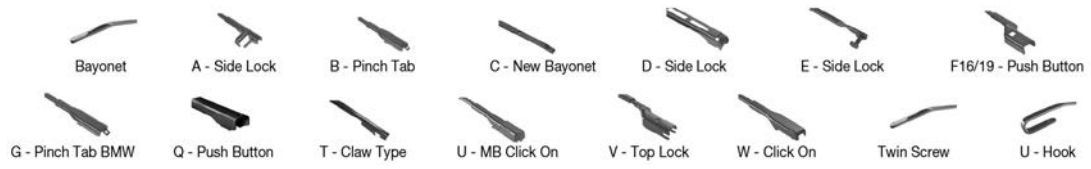

WIPER ARM TYPE		STANDARD	HYBRID	FLAT	REAR						
				+ Spoiler									
MERCEDES-BENZ <i>Continued</i>													
S-CLASS (W116) (72-80)													
	08/72-07/80	U-hook			DM-045	DM-045	DUR-045L	DUR-045L					
		U-hook			DM-045	DM-045	DUR-045R	DUR-045R					
S-CLASS (W126) (79-91)													
	10/79-06/91	U-hook			DM-555	DM-555							
		U-hook			DM-555	DM-555							
S-CLASS (W140) (91-98)													
	02/91-10/98	U-hook			DM-560	DM-560							
		U-hook			DM-560	DM-560							
S-CLASS (W220) (98-05)													
	10/98-03/00	A- side lock		DMS-565	DM-565	DMS-565	DUR-065L	DUR-065L					
		A- side lock				DM-565							
		A- side lock		DMS-565	DM-565	DMS-565	DUR-065R	DUR-065R					
		A- side lock				DM-565							
	04/00-08/05	A- side lock								DF-123			
S-CLASS (W221) (05-13)													
	10/05-12/13	A- side lock								DF-123			
S-CLASS (222) (13-)													
	05/13-	B- pinch tab								DF-074			
S-CLASS Coupe (C126) (80-91)													
	08/80-06/91	U-hook			DM-053	DM-053	DUR-053L	DUR-053L					
		U-hook			DM-053	DM-053	DUR-050R	DUR-050R					
S-CLASS Coupe (C140) (92-99)													
	07/92-12/99	U-hook				DM-560							
		U-hook				DM-560							
S-CLASS Coupe (C215) (99-06)													
	03/99-03/06	A- side lock								DF-130			
S-CLASS Coupe (C216) (06-13)													
	05/06-12/13	A- side lock								DF-130			
SL (R107)													
	09/80-12/85	U-hook			DM-045	DM-045	DUR-045L	DUR-045L					
		U-hook			DM-045	DM-045	DUR-045R	DUR-045R					
SL (R198) (57-63)													
	05/57-02/63	U-hook				DM-560							
		U-hook				DM-560							
SL (R107) (71-89)													
	05/71-12/89	U-hook			DM-045	DM-045	DUR-045L	DUR-045L					
		U-hook			DM-045	DM-045	DUR-045R	DUR-045R					
SL (R129) (89-01)													
	03/89-12/01	U-hook				DM-560							
		U-hook				DM-560							
SL (R230) (01-12)													
	10/01-01/12	A- side lock								DF-130			
SLC (C107) (72-84)													
	01/72-09/81	U-hook			DM-045	DM-045	DUR-045L	DUR-045L					
		U-hook			DM-045	DM-045	DUR-045R	DUR-045R					
SLC (R172) (16-)													
	01/16-	B- pinch tab								DF-098			
SLK (R170)													
	09/00-04/04	U-hook			DM-555	DM-555							
		U-hook			DM-555	DM-555							
SLK (R170) (96-04)													
	09/96-04/04	U-hook			DM-555	DM-555							
		U-hook			DM-555	DM-555							
SLK (R171) (04-11)													
	03/04-12/11	B- pinch tab								DF-098			
SLK (R172) (11-)													
	02/11-	B- pinch tab								DF-098