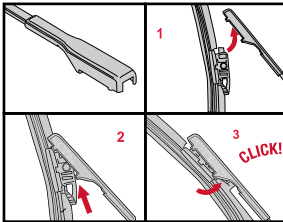

Fitting W

Spazzole Hybrid

<p>How to detach the old blade</p> <ol style="list-style-type: none"> Pull up <p>How to attach the new blade</p> <ol style="list-style-type: none"> Pull up LUCKY! Push down 	<p>Place the wiper arm over the picture to determine the size</p> <p>7 mm</p> <p>9x3=>No need to change clip (Go to "How to install blade")</p> <p>11 mm</p> <p>9x4=>Change to attached adaptor (Go to "How to change clip")</p>	<p>How to change the clip</p> <ol style="list-style-type: none"> 9x4 Clip. First check if the clip is inside the package. Holder, Clip. Push here (both sides). Pull the holder upward and pinch the clip tip with your thumb and forefinger. Lift up the holder while pushing the tip from both sides to avoid the holder releasing from the clip. Next, pull up the holder. Blade without clip. Gutter, Opening for rivet, Guide pin. Insert the guide pins inside the blade into the gutter of the clip. Push down the clip on the rivet of the blade until you can hear a "click" sound. Please follow this instruction to avoid clip damage. 	<p>How to install the blade</p> <ol style="list-style-type: none"> Lift up the holder portion. Insert the arm in the clip while pushing the wiper rubber. Then rotate the blade. Pull up the blade to fit into the arm. Push holder until "click" sound. Check if the blade is installed properly.
---	---	--	---