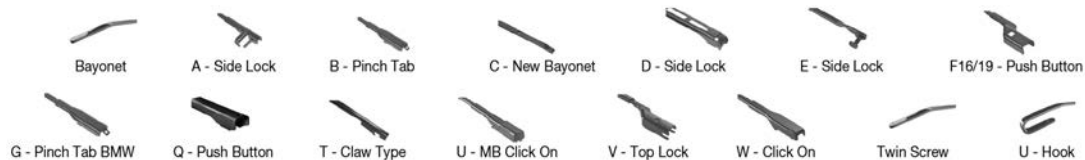

WIPER ARM TYPE	STANDARD		HYBRID		FLAT		REAR	
			+ Spoiler							
KIA Continued										
RIO II (05-) Continued										
	03/05-12/11	U-hook			DM-055	DM-040	DUR-055R	DU-040R		DRB-035
	03/05-12/11	U-hook			DM-055	DM-040	DUR-055R	DU-040R		DRB-035
RIO III (11-)										
	06/11-12/17	U-hook					DUR-065L	DU-040L	DFR-010	DFR-001
	06/11-12/17	U-hook					DUR-065R	DU-040R		
	09/11-12/17	U-hook					DUR-065L	DU-040L	DFR-010	DFR-001
	09/11-12/17	U-hook					DUR-065R	DU-040R		
	09/11-	U-hook					DUR-065L	DU-040L	DFR-010	DFR-001
	09/11-	U-hook					DUR-065R	DU-040R		
RIO IV (YB, SC, FB)										
	02/17-	U-hook					DUR-060L	DU-040L		
	02/17-	U-hook					DUR-060R	DU-040R		
RIO IV (17-)										
	01/17-	U-hook					DUR-060L	DU-040L		
	01/17-	U-hook					DUR-060R	DU-040R		
	01/17-	U-hook					DUR-060L	DU-040L		
	01/17-	U-hook					DUR-060R	DU-040R		
	07/17-	U-hook					DUR-060L	DU-040L		
	07/17-	U-hook					DUR-060R	DU-040R		
SEPHIA (93-97)										
	01/92-10/97	U-hook		DMS-553	DM-053	DM-048	DUR-053L	DUR-048L		DM-045
	01/92-10/97	U-hook		DMS-553	DM-053	DM-048	DUR-050R	DUR-048R		DM-045
	01/95-10/97	U-hook		DMS-553	DM-053	DM-048	DUR-053L	DUR-048L		DM-045
	01/95-10/97	U-hook		DMS-553	DM-053	DM-048	DUR-050R	DUR-048R		DM-045
SHUMA I (96-01)										
	03/96-10/01	U-hook			DM-053	DM-048	DUR-053L	DUR-048L		
	03/96-10/01	U-hook			DM-053	DM-048	DUR-050R	DUR-048R		
	10/97-12/01	U-hook			DM-053	DM-048	DUR-053L	DUR-048L		
	10/97-12/01	U-hook			DM-053	DM-048	DUR-050R	DUR-048R		
SHUMA II (01-04)										
	05/01-05/04	U-hook			DM-053	DM-048	DUR-053L	DUR-048L		
	05/01-05/04	U-hook			DM-053	DM-048	DUR-050R	DUR-048R		
	05/01-08/04	U-hook			DM-053	DM-048	DUR-053L	DUR-048L		
	05/01-08/04	U-hook			DM-053	DM-048	DUR-050R	DUR-048R		
SORENTO I (JC)										
	09/06-12/11	U-hook		DMS-560	DM-560	DM-045	DUR-060L	DUR-045L		DM-035
	09/06-12/11	U-hook		DMS-560	DM-560	DM-045	DUR-060R	DUR-045R		DM-035
SORENTO I (02-)										
	08/02-12/11	U-hook		DMS-560	DM-560	DM-045	DUR-060L	DUR-045L		DM-035
	08/02-12/11	U-hook		DMS-560	DM-560	DM-045	DUR-060R	DUR-045R		DM-035
SORENTO II (09-)										
	11/09-12/15	U-hook		DMS-560	DM-560	DM-548	DUR-060L	DUR-048L		DRB-028
	11/09-12/15	U-hook		DMS-560	DM-560	DM-548	DUR-060R	DUR-048R		DRB-028
SOUL I (09-)										
	02/09-12/14	U-hook		DMS-560	DM-560	DM-550	DUR-060L	DUR-050L		DRB-028
	02/09-12/14	U-hook		DMS-560	DM-560	DM-550	DUR-060R	DUR-050R		DRB-028
SOUL II (14-)										
	02/14-	U-hook		DMS-560	DM-560	DM-550	DUR-060L	DUR-050L		DRB-028
	02/14-	U-hook		DMS-560	DM-560	DM-550	DUR-060R	DUR-050R		DRB-028
SPORTAGE I (94-04)										
	04/94-08/04	U-hook			DM-050	DM-050	DUR-050L	DUR-050L		DM-040
	04/94-08/04	U-hook			DM-050	DM-050	DUR-050R	DUR-050R		DM-040
SPORTAGE II (04-10)										
	09/04-	U-hook		DMS-560	DM-560	DM-040	DUR-060L	DU-040L		
	09/04-	U-hook		DMS-560	DM-560	DM-040	DUR-060R	DU-040R		
SPORTAGE III (10-)										
	06/10-09/15	U-hook		DMS-560	DM-560	DM-545	DUR-060L	DUR-045L	DFR-009	DFR-002
	06/10-09/15	U-hook		DMS-560	DM-560	DM-545	DUR-060R	DUR-045R		
SPORTAGE IV (QL, QLE)										
	01/16-	U-hook			DM-565	DM-040	DUR-065L	DU-040L