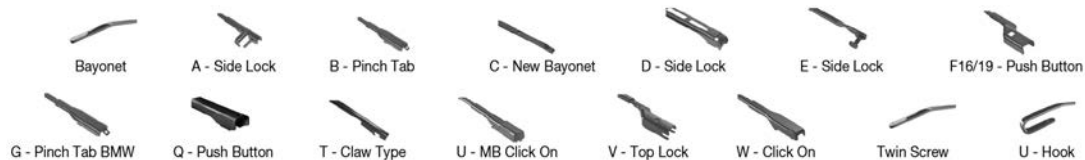

WIPER ARM TYPE	STANDARD		HYBRID		FLAT		REAR	
MERCEDES-BENZ <i>Continued</i>										
SPRINTER 2-t (901, 902) (95-06)										
	01/95-05/06	U-hook		DMS-560	DM-560	DM-555	DUR-060L	DUR-055L		
		U-hook		DMS-560	DM-560	DM-555	DUR-060R	DUR-055R		
	02/95-05/06	U-hook		DMS-560	DM-560	DM-555	DUR-060L	DUR-055L		
	02/95-05/06	U-hook		DMS-560	DM-560	DM-555	DUR-060L	DUR-055L		
	02/95-05/06	U-hook		DMS-560	DM-560	DM-555	DUR-060R	DUR-055R		
	02/95-05/06	U-hook		DMS-560	DM-560	DM-555	DUR-060R	DUR-055R		
SPRINTER 3,5-t (907, 910) (18-)										
	02/18-	B- pinch tab							DF-430	
	02/18-	B- pinch tab							DF-430	
SPRINTER 3,5-t (906) (06-)										
	06/06-	B- pinch tab							DF-025	DF-305
	06/06-	B- pinch tab							DF-025	DF-305
	06/06-	B- pinch tab							DF-025	DF-305
	06/06-	B- pinch tab								DF-305
	06/06-	B- pinch tab								DF-305
	06/06-	B- pinch tab								DF-305
SPRINTER 3,5-t Bus (B906)										
	04/12-	B- pinch tab							DF-025	DF-305
		B- pinch tab								DF-305
SPRINTER 3,5-t Tourer Bus (B907)										
	10/21-	B- pinch tab							DF-430	
SPRINTER 3,5-t Van (B906)										
	12/14-	B- pinch tab							DF-025	DF-305
		B- pinch tab								DF-305
SPRINTER 3,5-t Van (B907, B910)										
	10/21-	B- pinch tab							DF-430	
SPRINTER 3-t (907, 910) (18-)										
	02/18-	B- pinch tab							DF-430	
	02/18-	B- pinch tab							DF-430	
SPRINTER 3-t (903) (95-06)										
	02/95-05/06	U-hook		DMS-560	DM-560	DM-555	DUR-060L	DUR-055L		
	02/95-05/06	U-hook		DMS-560	DM-560	DM-555	DUR-060L	DUR-055L		
	02/95-05/06	U-hook		DMS-560	DM-560	DM-555	DUR-060L	DUR-055L		
	02/95-05/06	U-hook		DMS-560	DM-560	DM-555	DUR-060R	DUR-055R		
	02/95-05/06	U-hook		DMS-560	DM-560	DM-555	DUR-060R	DUR-055R		
	02/95-05/06	U-hook		DMS-560	DM-560	DM-555	DUR-060R	DUR-055R		
SPRINTER 3-t (906) (06-)										
	06/06-	B- pinch tab							DF-025	DF-305
	06/06-	B- pinch tab							DF-025	DF-305
	06/06-	B- pinch tab							DF-025	DF-305
	06/06-	B- pinch tab								DF-305
	06/06-	B- pinch tab								DF-305
	06/06-	B- pinch tab								DF-305
SPRINTER 3-t Bus (B906)										
	04/12-	B- pinch tab							DF-025	DF-305
		B- pinch tab								DF-305
SPRINTER 3-t Platform/Chassis (B910, B907)										
	10/21-	B- pinch tab							DF-430	
SPRINTER 3-t Tourer Bus (B907)										
	10/21-	B- pinch tab							DF-430	
SPRINTER 4,6-t (906) (06-)										
	06/06-	B- pinch tab							DF-025	DF-305
	06/06-	B- pinch tab							DF-025	DF-305
	06/06-	B- pinch tab								DF-305
	06/06-	B- pinch tab								DF-305
SPRINTER 4,6-t Platform/Chassis (B906)										
	01/12-	B- pinch tab							DF-025	DF-305
		B- pinch tab								DF-305
SPRINTER 4-t (907, 910) (18-)										
	02/18-	B- pinch tab							DF-430