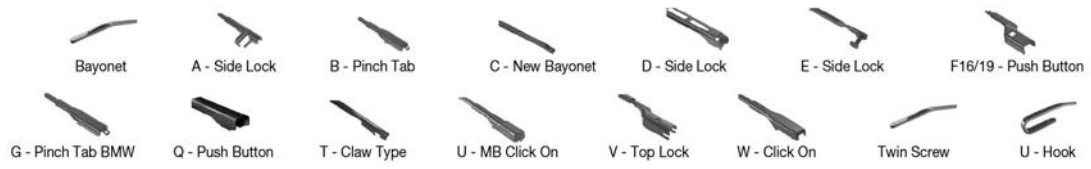

WIPER ARM TYPE		STANDARD	HYBRID	FLAT	REAR					
				+ Spoiler								
NISSAN <i>Continued</i>												
MICRA C+C (05-) <i>Continued</i>												
	08/05-	U-hook		DMS-553	DM-553	DM-545	DUR-050R	DUR-045R				
MICRA I (K10) (82-92)												
	12/82-07/92	U-hook			DM-045	DM-045	DUR-045L	DUR-045L			DM-045	DUR-045L
		U-hook			DM-045	DM-045	DUR-045R	DUR-045R			DM-045	DUR-045R
MICRA II (K11) (92-03)												
	08/92-02/03	U-hook		DMS-550	DM-050	DM-045	DUR-050L	DUR-045L	DFR-003	DFR-002	DM-040	DU-040L
		U-hook		DMS-550	DM-050	DM-045	DUR-050R	DUR-045R			DM-040	DU-040R
MICRA III (K12)												
	08/04-06/10	U-hook		DMS-553	DM-553	DM-545	DUR-053L	DUR-045L	DFR-005	DFR-002		
		U-hook		DMS-553	DM-553	DM-545	DUR-050R	DUR-045R				
	05/05-06/10	U-hook									DRA-030	
	01/07-06/10	U-hook		DMS-553	DM-553	DM-545	DUR-053L	DUR-045L	DFR-005	DFR-002	DRA-030	
		U-hook		DMS-553	DM-553	DM-545	DUR-050R	DUR-045R			DRA-030	
MICRA III (K12) (03-10)												
	10/02-06/10	U-hook		DMS-553	DM-553	DM-545	DUR-053L	DUR-045L	DFR-005	DFR-002		
		U-hook		DMS-553	DM-553	DM-545	DUR-050R	DUR-045R				
	05/05-06/10	U-hook									DRA-030	
		U-hook		DMS-553	DM-553	DM-545	DUR-053L	DUR-045L	DFR-005	DFR-002	DRA-030	
		U-hook		DMS-553	DM-553	DM-545	DUR-050R	DUR-045R			DRA-030	
MICRA IV (K13K)												
	01/13-	U-hook		DMS-553	DM-053	DM-035	DUR-053L	DU-035L	DFR-005		DRA-030	
		U-hook		DMS-553	DM-053	DM-035	DUR-050R	DU-035R			DRA-030	
MICRA IV (K13) (10-)												
	05/10-09/15	U-hook		DMS-553	DM-053	DM-035	DUR-053L	DU-035L	DFR-005		DRA-030	
		U-hook		DMS-553	DM-053	DM-035	DUR-050R	DU-035R			DRA-030	
MICRA V (K14)												
	01/21-	U-hook					DUR-065L	DU-035L				
		U-hook					DUR-065R	DU-035R				
MICRA V (K14) (16-)												
	12/16-	U-hook					DUR-065L	DU-035L				
		U-hook					DUR-065R	DU-035R				
MURANO I (03-08)												
	08/03-09/08	U-hook		DMS-560	DM-560	DM-548	DUR-060L	DUR-048L			DRA-035	
		U-hook		DMS-560	DM-560	DM-548	DUR-060R	DUR-048R			DRA-035	
MURANO II (07-14)												
	11/07-09/14	U-hook		DMS-565	DM-565	DM-040	DUR-065L	DU-040L			DRA-030	
		U-hook		DMS-565	DM-565	DM-040	DUR-065R	DU-040R			DRA-030	
NAVARA (D22)												
	01/08-	U-hook			DM-048	DM-048						
		U-hook			DM-048	DM-048						
NAVARA (D22) (97-)												
	09/97-	U-hook			DM-048	DM-048						
		U-hook			DM-048	DM-048						
	02/02-	U-hook			DM-048	DM-048						
		U-hook			DM-048	DM-048						
	04/08-	U-hook			DM-048	DM-048	DUR-048L	DUR-048L				
		U-hook			DM-048	DM-048	DUR-048R	DUR-048R				
NAVARA (D40) (05-)												
	10/04-	U-hook		DMS-560	DM-560	DM-048		DUR-048L	DFR-009	DFR-003		
		U-hook		DMS-560	DM-560	DM-048		DUR-048R				
	08/08-	U-hook		DMS-560	DM-560	DM-048		DUR-048L	DFR-009	DFR-003		
		U-hook		DMS-560	DM-560	DM-048		DUR-048R				
NAVARA (D23) (14-)												
	07/14-	U-hook			DM-560	DM-040						
		U-hook			DM-560	DM-040						
	01/15-	U-hook			DM-560	DM-040						
		U-hook			DM-560	DM-040						
NOTE (E11) (06-12)												
	01/06-08/13	U-hook		DMS-560	DM-560	DM-035	DUR-060L	DU-035L			DRA-030