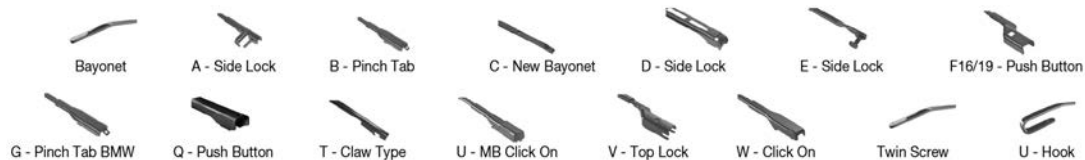

Car Model	WIPER ARM TYPE	STANDARD		HYBRID		FLAT		REAR	
		U-hook	U-hook + Spoiler	U-hook	U-hook	U-hook	U-hook	U-hook	U-hook
SUBARU <i>Continued</i>									
IMPREZA (07-)									
01/07-	U-hook					DUR-060L	DU-040L		
	U-hook					DUR-060R	DU-040R		
04/07-08/13	U-hook					DUR-060L	DU-040L		DRA-040
	U-hook					DUR-060R	DU-040R		DRA-040
IMPREZA (11-)									
12/11-	U-hook		DMS-565	DM-565	DM-040	DUR-065L	DU-040L		DRB-030
	U-hook		DMS-565	DM-565	DM-040	DUR-065R	DU-040R		DRB-030
09/13-	U-hook		DMS-560	DM-560	DM-040	DUR-060L	DU-040L		
	U-hook		DMS-560	DM-560	DM-040	DUR-060R	DU-040R		
IMPREZA Coupe (GFC)									
09/98-09/00	U-hook		DMS-553	DM-053	DM-045	DUR-053L	DUR-045L		
	U-hook		DMS-553	DM-053	DM-045	DUR-050R	DUR-045R		
IMPREZA Estate (GF)									
09/94-12/98	U-hook		DMS-553	DM-053	DM-045	DUR-053L	DUR-045L		DM-040 DU-040L
	U-hook		DMS-553	DM-053	DM-045	DUR-050R	DUR-045R		DM-040 DU-040R
IMPREZA Hatchback (GR, GH, G3)									
09/10-08/13	U-hook					DUR-060L	DU-040L		DRA-040
	U-hook					DUR-060R	DU-040R		DRA-040
IMPREZA Saloon (GE, GV)									
09/10-12/15	U-hook					DUR-060L	DU-040L		
	U-hook					DUR-060R	DU-040R		
JUSTY I (84-95)									
11/84-04/96	U-hook			DM-045	DM-043	DUR-045L	DUR-043L		DM-040 DU-040L
	U-hook			DM-045	DM-043	DUR-045R	DUR-043R		DM-040 DU-040R
JUSTY II (95-03)									
10/95-11/03	U-hook		DMS-553	DM-053	DM-045	DUR-053L	DUR-045L		DM-038 DU-035L
	U-hook		DMS-553	DM-053	DM-045	DUR-050R	DUR-045R		DM-038 DU-035R
JUSTY III (03-)									
09/03-	U-hook		DMS-548	DM-048	DM-045	DUR-048L	DUR-045L		
	U-hook		DMS-548	DM-048	DM-045	DUR-048R	DUR-045R		
JUSTY IV (07-)									
01/07-	U-hook			DM-050	DM-040	DUR-050L	DU-040L		DRB-035
	U-hook			DM-050	DM-040	DUR-050R	DU-040R		DRB-035
LEGACY I (89-94)									
01/89-07/94	U-hook			DM-050	DM-045	DUR-050L	DUR-045L		DM-038 DU-035L
01/89-07/94	U-hook			DM-050	DM-045	DUR-050L	DUR-045L		
01/89-07/94	U-hook			DM-050	DM-045	DUR-050R	DUR-045R		DM-038 DU-035R
01/89-07/94	U-hook			DM-050	DM-045	DUR-050R	DUR-045R		
LEGACY II (94-99)									
02/94-12/98	U-hook		DMS-553	DM-053	DM-048	DUR-053L	DUR-048L		DM-038 DU-035L
	U-hook		DMS-553	DM-053	DM-048	DUR-050R	DUR-048R		DM-038 DU-035R
07/94-03/99	U-hook		DMS-553	DM-053	DM-048	DUR-053L	DUR-048L		
	U-hook		DMS-553	DM-053	DM-048	DUR-050R	DUR-048R		
LEGACY III (98-03)									
10/98-08/03	U-hook		DMS-553	DM-053	DM-048	DUR-053L	DUR-048L		
	U-hook		DMS-553	DM-053	DM-048	DUR-050R	DUR-048R		
12/98-08/03	U-hook		DMS-553	DM-053	DM-048	DUR-053L	DUR-048L		DM-038 DU-035L
	U-hook		DMS-553	DM-053	DM-048	DUR-050R	DUR-048R		DM-038 DU-035R
LEGACY IV (03-09)									
09/03-12/09	U-hook		DMS-560	DM-560	DM-045	DUR-060L	DUR-045L		DRA-035
	U-hook		DMS-560	DM-560	DM-045	DUR-060R	DUR-045R		DRA-035
09/03-03/12	U-hook		DMS-560	DM-560	DM-045	DUR-060L	DUR-045L		
	U-hook		DMS-560	DM-560	DM-045	DUR-060R	DUR-045R		
LEGACY V (09-14)									
05/09-12/14	U-hook					DUR-065L	DUR-048L		DRA-035
	U-hook					DUR-065R	DUR-048R		DRA-035
06/09-12/15	U-hook					DUR-065L	DUR-048L		
	U-hook					DUR-065R	DUR-048R