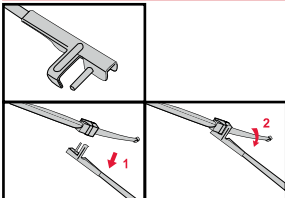

FLAT BLADES: OE REPLACEMENT

FLAT BLADES: RETROFIT

Fitting A