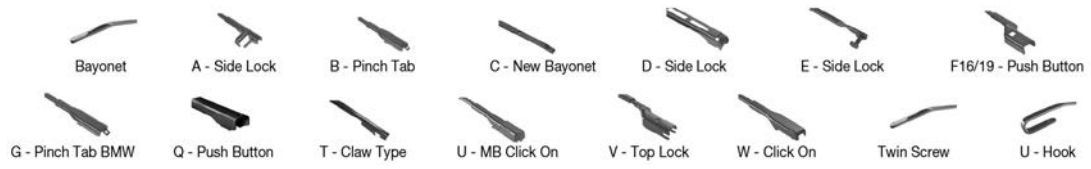

WIPER ARM TYPE		STANDARD	HYBRID	FLAT	REAR					
				+ Spoiler								
PEUGEOT <i>Continued</i>												
106 II (96-04)												
	04/96-03/01	U-hook		DMS-550	DM-050			DUR-050L	DUR-045L		DM-040	DU-040L
		U-hook		DMS-550	DM-050			DUR-050R	DUR-045R		DM-040	DU-040R
	04/96-12/04	U-hook		DMS-550	DM-050			DUR-050L	DUR-045L			DU-040L
		U-hook		DMS-550	DM-050			DUR-050R	DUR-045R			DU-040R
107 (05-14)												
	06/05-05/14	U-hook			DM-565			DUR-065L		DFR-012		
		U-hook			DM-565			DUR-065R				
108 (14-)												
	05/14-	B- pinch tab									DRB-030	
205 I (83-94)												
	02/83-10/87	U-hook			DM-045	DM-045		DUR-045L	DUR-045L		DM-045	DUR-045L
		U-hook			DM-045	DM-045		DUR-045R	DUR-045R		DM-045	DUR-045R
	02/83-07/90	U-hook			DM-045	DM-045		DUR-045L	DUR-045L		DM-045	DUR-045L
		U-hook			DM-045	DM-045		DUR-045R	DUR-045R		DM-045	DUR-045R
	03/86-12/94	U-hook			DM-045	DM-045		DUR-045L	DUR-045L			
		U-hook			DM-045	DM-045		DUR-045R	DUR-045R			
205 II (87-98)												
	01/87-09/98	U-hook			DM-045	DM-045		DUR-045L	DUR-045L		DM-045	DUR-045L
		U-hook			DM-045	DM-045		DUR-045R	DUR-045R		DM-045	DUR-045R
	08/90-05/97	U-hook			DM-045	DM-045		DUR-045L	DUR-045L			
		U-hook			DM-045	DM-045		DUR-045R	DUR-045R			
206 (98-)												
	08/98-12/12	U-hook		DMS-565	DM-565	DM-040		DUR-065L		DFR-010	DFR-001	
		U-hook		DMS-565	DM-565	DM-040		DUR-065R				
	04/99-03/09	U-hook		DMS-565	DM-565	DM-040		DUR-065L		DFR-010	DFR-001	
		U-hook		DMS-565	DM-565	DM-040		DUR-065R				
	07/02-	U-hook		DMS-565	DM-565	DM-040		DUR-065L		DFR-010	DFR-001	
		U-hook		DMS-565	DM-565	DM-040		DUR-065R				
	03/07-	U-hook		DMS-565	DM-565	DM-040		DUR-065L		DFR-010	DFR-001	
		U-hook		DMS-565	DM-565	DM-040		DUR-065R				
206 CC (00-08)												
	09/00-12/08	U-hook		DMS-565	DM-565	DM-040		DUR-065L		DFR-010	DFR-001	
		U-hook		DMS-565	DM-565	DM-040		DUR-065R				
206+ (09-13)												
	01/09-08/13	U-hook		DMS-565	DM-565			DUR-065L		DFR-010	DFR-001	
		U-hook		DMS-565	DM-565			DUR-065R				
207 (WA_, WC_)												
	08/08-12/13	A- side lock								DF-106		
207 (06-15)												
	02/06-12/15	A- side lock								DF-106		
	04/06-12/15	A- side lock								DF-106		
	02/07-01/15	A- side lock								DF-106		
	07/07-12/13	A- side lock								DF-106		
	08/07-12/12	A- side lock								DF-106		
	12/07-12/12	A- side lock								DF-106		
208 I (12-)												
	03/12-	F19- push button								DF-058		
		F19- push button								DF-219		
	10/12-	F19- push button								DF-058		
		F19- push button								DF-219		
208 II (UB_, UP_, UW_, UJ_)												
	06/19-	F19- push button								DF-033		
		F19- push button								DF-219		
208 II (19-)												
	06/19-	F19- push button								DF-033		
		F19- push button								DF-219		
301 (12-)												
	11/12-	C- new bayonet								DF-017