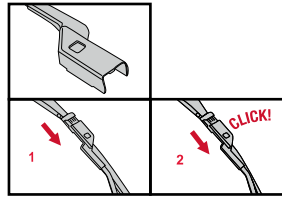

Wiper Blades

Fitting instructions

GB

Flat Blades

FLAT BLADES: OE REPLACEMENT

FLAT BLADES: RETROFIT

Fitting A

Fitting B

Fitting C

Fitting D

Fitting E

Fitting F

Fitting T

Fitting U

Fitting V

Fitting W