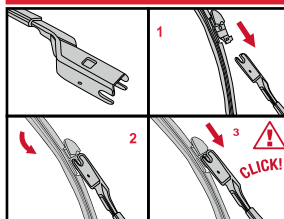

RU

Бескаркасные щетки стеклоочистителя

КОМПЛЕКТ БЕСКАРКАСНЫХ ЩЕТОК С ОРИГИНАЛЬНЫМ КРЕПЛЕНИЕМ

БЕСКАРКАСНЫЕ ЩЕТКИ С КРЕПЛЕНИЕМ ПОД КРЮК (УНИВЕРСАЛЬНЫЕ)

Fitting V