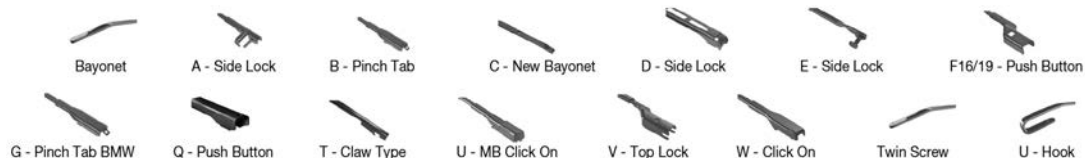

WIPER ARM TYPE	STANDARD		HYBRID		FLAT		REAR		
VW Continued											
TRANSPORTER III (79-92) Continued											
	05/79-07/92	U-hook			DM-045	DM-045	DUR-045L	DUR-045L			DM-040 DU-040L
	05/79-07/92	U-hook			DM-045	DM-045	DUR-045L	DUR-045L			DM-040 DU-040L
	05/79-07/92	U-hook			DM-045	DM-045	DUR-045R	DUR-045R			DM-040 DU-040R
	05/79-07/92	U-hook			DM-045	DM-045	DUR-045R	DUR-045R			DM-040 DU-040R
	05/79-07/92	U-hook			DM-045	DM-045	DUR-045R	DUR-045R			DM-040 DU-040R
TRANSPORTER IV (70X, 7D) (90-03)											
	07/90-04/03	U-hook		DMS-553	DM-553	DM-553					DM-040 DU-040L
	07/90-04/03	U-hook		DMS-553	DM-553	DM-553					DM-040 DU-040L
	07/90-04/03	U-hook		DMS-553	DM-553	DM-553					DM-040 DU-040R
	07/90-04/03	U-hook		DMS-553	DM-553	DM-553					DM-040 DU-040R
	09/90-06/03	U-hook		DMS-553	DM-553	DM-553					DM-040 DU-040L
		U-hook		DMS-553	DM-553	DM-553					DM-040 DU-040R
TRANSPORTER V (7H, 7E, 7J) (03-15)											
	04/03-11/09	U-hook		DMS-560	DM-560	DM-555			DF-035		DM-040 DU-040L
		U-hook									DF-301 Double door
		U-hook									DF-302 Single door
		U-hook		DMS-560	DM-560	DM-555					DM-040 DU-040R
		U-hook									DF-301 Double door
		U-hook									DF-302 Single door
	04/03-12/09	U-hook		DMS-560	DM-560	DM-555			DF-035		DM-040 DU-040L
		U-hook									DF-301 Double door
		U-hook									DF-302 Single door
		U-hook		DMS-560	DM-560	DM-555					DM-040 DU-040R
		U-hook									DF-301 Double door
		U-hook									DF-302 Single door
	04/03-05/13	U-hook		DMS-560	DM-560	DM-555			DF-035		DM-040 DU-040L
		U-hook		DMS-560	DM-560	DM-555					DM-040 DU-040R
	11/03-05/13	U-hook		DMS-560	DM-560	DM-555			DF-035		DM-040 DU-040L
	11/03-05/13	U-hook		DMS-560	DM-560	DM-555			DF-035		DM-040 DU-040L
	11/03-05/13	U-hook		DMS-560	DM-560	DM-555					DM-040 DU-040R
	11/03-05/13	U-hook		DMS-560	DM-560	DM-555					DM-040 DU-040R
	11/03-08/15	U-hook									DF-301 Double door
	11/03-08/15	U-hook									DF-301 Double door
	11/03-08/15	U-hook									DF-302 Single door
	11/03-08/15	U-hook									DF-302 Single door
	05/13-08/15	U-hook							DF-052		
	05/13-08/15	U-hook							DF-052		
	05/13-08/15	U-hook							DF-052		
TRANSPORTER VI (SF, SG) (15-)											
	04/15-	F16- push button							DF-052		DF-317 Single door
	04/15-	F16- push button							DF-052		DF-317 Single door
	04/15-	F19/16- push button							DF-052		DF-317 Single door
	04/15-	F16- push button									DF-317 Single door
	04/15-	F16- push button									DF-317 Single door
	04/15-	F19/16- push button									DF-317 Single door
T-ROC (A11) (17-)											
	07/17-	F16- push button							DF-077