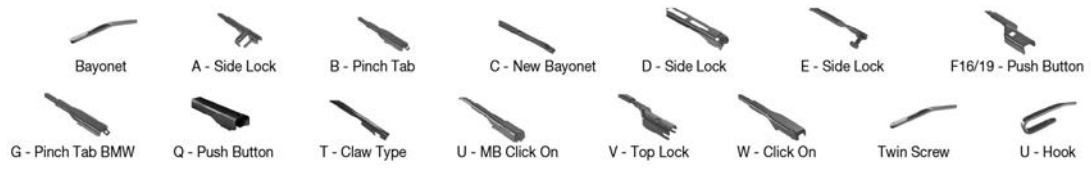

WIPER ARM TYPE		STANDARD	HYBRID	FLAT	REAR					
				+ Spoiler								
KIA Continued												
MAGENTIS (01-)												
	05/01-09/05	U-hook			DM-055	DM-048	DUR-055L	DUR-048L				
		U-hook			DM-055	DM-048	DUR-055R	DUR-048R				
MAGENTIS (05-)												
	11/05-12/10	U-hook		DMS-560	DM-560	DM-045	DUR-060L	DUR-045L				
		U-hook		DMS-560	DM-560	DM-045	DUR-060R	DUR-045R				
NIRO (16-)												
	09/16-	U-hook					DUR-065L	DU-040L				
		U-hook					DUR-065R	DU-040R				
OPIRUS (03-)												
	09/03-	U-hook		DMS-560	DM-560	DM-045	DUR-060L	DUR-045L				
		U-hook		DMS-560	DM-560	DM-045	DUR-060R	DUR-045R				
OPTIMA (10-)												
	06/10-12/15	U-hook					DUR-060L	DUR-045L				
		U-hook					DUR-060R	DUR-045R				
	09/10-12/15	U-hook					DUR-060L	DUR-045L				
		U-hook					DUR-060R	DUR-045R				
OPTIMA (15-)												
	09/15-	U-hook					DUR-065L	DUR-045L				
		U-hook					DUR-065R	DUR-045R				
	09/16-	U-hook					DUR-065L	DUR-045L				
		U-hook					DUR-065R	DUR-045R				
PICANTO (17-)												
	03/17-	U-hook			DM-560	DM-035						
		U-hook			DM-560	DM-035						
PICANTO (04-)												
	04/04-09/11	U-hook			DM-055	DM-040	DUR-055L	DU-040L				
		U-hook			DM-055	DM-040	DUR-055R	DU-040R				
PICANTO (11-)												
	05/11-03/17	U-hook			DM-055	DM-040	DUR-055L	DU-040L				
		U-hook			DM-055	DM-040	DUR-055R	DU-040R				
PREGIO (95-)												
	08/95-09/04	U-hook		DMS-553	DM-053		DUR-053L			DM-045	DUR-045L	
		U-hook		DMS-553	DM-053		DUR-050R			DM-045	DUR-045R	
	10/97-	U-hook		DMS-553	DM-053		DUR-053L			DM-045	DUR-045L	
		U-hook		DMS-553	DM-053		DUR-050R			DM-045	DUR-045R	
PRIDE (90-01)												
	01/90-09/01	U-hook			DM-045	DM-045	DUR-045L	DUR-045L			DM-038	DU-035L
		U-hook			DM-045	DM-045	DUR-045R	DUR-045R			DM-038	DU-035R
	04/92-06/99	U-hook			DM-045		DUR-045L	DUR-045L				
		U-hook			DM-045		DUR-045R	DUR-045R				
	08/99-05/01	U-hook			DM-045		DUR-045L	DUR-045L			DM-038	DU-035L
		U-hook			DM-045		DUR-045R	DUR-045R			DM-038	DU-035R
PRO CEED (08-13)												
	07/09-02/13	U-hook		DMS-560	DM-560	DM-545	DUR-060L	DUR-045L				
		U-hook		DMS-560	DM-560	DM-545	DUR-060R	DUR-045R				
PRO CEED (13-)												
	03/13-07/18	U-hook					DUR-065L	DU-035L				
		U-hook					DUR-065R	DU-035R				
RETONA (99-01)												
	06/99-12/01	U-hook			DM-035	DM-035	DU-035L	DU-035L				
		U-hook			DM-035	DM-035	DU-035R	DU-035R				
RIO I (00-05)												
	08/00-02/05	U-hook			DM-053	DM-045	DUR-053L	DUR-045L			DM-035	DU-035L
		U-hook			DM-053	DM-045	DUR-050R	DUR-045R			DM-035	DU-035R
	09/00-02/05	U-hook			DM-053	DM-045	DUR-053L	DUR-045L			DM-038	DU-035L
		U-hook			DM-053	DM-045	DUR-050R	DUR-045R			DM-038	DU-035R
RIO II (05-)												
	03/05-12/11	U-hook			DM-055	DM-040	DUR-055L	DU-040L	DFR-006	DFR-001	DRB-035	
	03/05-12/11	U-hook			DM-055	DM-040	DUR-055L	DU-040L	DFR-006	DFR-001	DRB-035