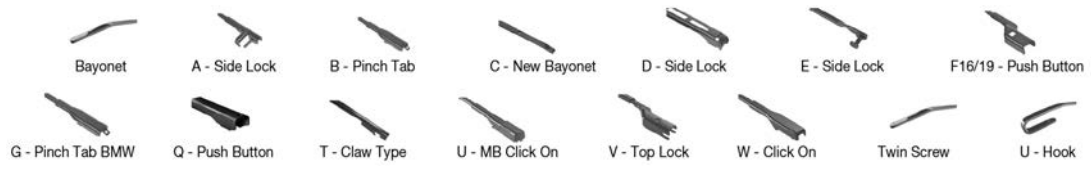

Wiper Blades

Application Tables – Left Hand Drive Right Hand Drive

Application Tables

		WIPER ARM TYPE	STANDARD		HYBRID		FLAT		REAR			
			+ Spoiler									
SAAB <i>Continued</i>												
900 I (78-94) <i>Continued</i>												
	01/79-12/93	U-hook			DM-040	DM-040	DU-040L	DU-040L				
		U-hook			DM-040	DM-040	DU-040R	DU-040R				
	10/85-06/94	U-hook			DM-040	DM-040	DU-040L	DU-040L				
		U-hook			DM-040	DM-040	DU-040R	DU-040R				
900 II (93-98)												
	07/93-02/98	U-hook		DMS-553	DM-053	DM-053	DUR-053L	DUR-053L	DFR-005	DFR-005	DM-050	DUR-050L
		U-hook		DMS-553	DM-053	DM-053	DUR-050R	DUR-050R				DM-050
	12/93-02/98	U-hook		DMS-553	DM-053	DM-053	DUR-053L	DUR-053L	DFR-005	DFR-005	DM-050	DUR-050L
	12/93-02/98	U-hook		DMS-553	DM-053	DM-053	DUR-053L	DUR-053L	DFR-005	DFR-005		
	12/93-02/98	U-hook		DMS-553	DM-053	DM-053	DUR-050R	DUR-050R			DM-050	DUR-050R
	12/93-02/98	U-hook		DMS-553	DM-053	DM-053	DUR-050R	DUR-050R				
9000 (84-98)												
	09/84-12/98	U-hook		DMS-553	DM-053	DM-053	DUR-053L	DUR-053L	DFR-005	DFR-005	DM-050	DUR-050L
		U-hook		DMS-553	DM-053	DM-053	DUR-050R	DUR-050R				DM-050
	04/85-12/98	U-hook		DMS-553	DM-053	DM-053	DUR-053L	DUR-053L	DFR-005	DFR-005		
		U-hook		DMS-553	DM-053	DM-053	DUR-050R	DUR-050R				
SEAT												
124 (68-80)												
	01/68-10/80	U-hook			DM-033	DM-033					DM-033	
	01/70-12/76	U-hook			DM-033	DM-033					DM-033	
127 (72-82)												
	04/72-12/82	U-hook			DM-038	DM-038						
128 (76-80)												
	01/76-12/80	U-hook			DM-033	DM-033					DM-033	
131 (78-86)												
	06/78-12/86	U-hook			DM-040	DM-040					DM-038	
		U-hook			DM-040	DM-040					DM-038	
132 (73-82)												
	05/73-12/82	U-hook			DM-040	DM-040					DM-038	
		U-hook			DM-040	DM-040					DM-038	
ALHAMBRA (7V) (96-10)												
	04/96-05/01	U-hook			DM-570	DM-570					DM-040	DU-040L
		U-hook			DM-570	DM-570					DM-040	DU-040R
	06/01-03/10	U-hook							DF-107		DM-040	DU-040L
		U-hook							DF-107		DM-040	DU-040R
ALHAMBRA (710) (10-)												
	06/10-	F16- push button							DF-095		DF-315	
		F16- push button									DF-315	
ALTEA (XL) (5P) (04-)												
	03/04-	T- claw type							DF-086		DF-300	
		T- claw type									DF-300	
ARONA (KJ7) (17-)												
	07/17-	F16- push button							DF-210			
AROSA (6H) (97-04)												
	05/97-06/04	U-hook		DMS-553	DM-553	DM-648	DUR-053L	DUR-045L				
		U-hook		DMS-553	DM-553	DM-648	DUR-050R	DUR-045R				
ATECA (KH7) (16-)												
	04/16-	F16- push button							DF-016		DF-310	
		F16- push button									DF-310	
CORDOBA (6K1) (93-99)												
	02/93-10/02	U-hook		DMS-553	DM-053	DM-045	DUR-053L	DUR-045L				
		U-hook			DM-553	DM-648		DUR-048L				
		U-hook		DMS-553	DM-053	DM-045	DUR-050R	DUR-045R				
		U-hook			DM-553	DM-648		DUR-048R				
	08/96-12/02	U-hook		DMS-553	DM-053	DM-045	DUR-053L	DUR-045L				
		U-hook			DM-553	DM-648		DUR-048L				
		U-hook		DMS-553	DM-053	DM-045	DUR-050R	DUR-045R				
		U-hook			DM-553	DM-648		DUR-048R				