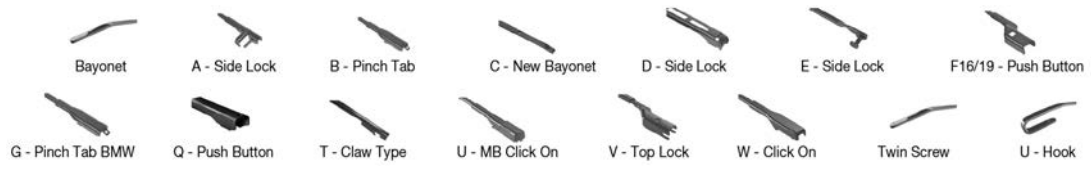

WIPER ARM TYPE	STANDARD	HYBRID	FLAT	REAR						
			+ Spoiler									
RENAULT <i>Continued</i>												
25 (84-93)												
	04/84-12/93	U-hook			DM-555	DM-555					DM-555	
		U-hook			DM-555	DM-555					DM-555	
30 (75-86)												
	02/75-03/86	U-hook			DM-045	DM-045	DUR-045L	DUR-045L			DM-045	DUR-045L
		U-hook			DM-045	DM-045	DUR-045R	DUR-045R			DM-045	DUR-045R
ALASKAN (17-)												
	09/17-	U-hook							DFR-009	DFR-001		
ARKANA (19-)												
	08/19-	W-click on								DF-089		
ARKANA I (LCM_)												
	09/20-	W-click on								DF-089		
CAPTUR I (J5_, H5_)												
	02/18-	C- new bayonet								DF-428		
CAPTUR I (13-)												
	06/13-03/16	C- new bayonet								DF-061		
	03/16-	W-click on								DF-428		
	04/16-	C- new bayonet								DF-428		
CAPTUR II												
	09/20-	F16- push button								DF-425		
CAPTUR II (20-)												
	01/20-	F16- push button								DF-425		
CLIO I (90-98)												
	05/90-01/94	U-hook									DM-040	
	05/90-02/94	U-hook			DM-045	DM-045	DUR-045L	DUR-045L				DU-040L
		U-hook			DM-045	DM-045	DUR-045R	DUR-045R				DU-040R
	01/91-12/93	U-hook			DM-045	DM-045	DUR-045L	DUR-045L			DM-040	DU-040L
		U-hook			DM-045	DM-045	DUR-045R	DUR-045R			DM-040	DU-040R
	01/91-01/94	U-hook									DM-040	
		U-hook			DM-045	DM-045	DUR-045L	DUR-045L				DU-040L
		U-hook			DM-045	DM-045	DUR-045R	DUR-045R				DU-040R
	01/94-09/98	U-hook									DRC-004	
		U-hook										DRC-004
	01/94-09/98	U-hook									DRC-004	
	02/94-09/98	U-hook		DMS-550	DM-050	DM-050	DUR-050L	DUR-050L			DM-040	DU-040L
		U-hook		DMS-550	DM-050	DM-050	DUR-050R	DUR-050R				DU-040L
	02/94-09/98	U-hook		DMS-550	DM-050	DM-050	DUR-050R	DUR-050R			DM-040	DU-040R
		U-hook		DMS-550	DM-050	DM-050	DUR-050L	DUR-050L				DU-040R
	06/94-02/98	U-hook		DMS-550	DM-050	DM-050	DUR-050L	DUR-050L			DRC-004	DU-040L
		U-hook									DM-040	
		U-hook		DMS-550	DM-050	DM-050	DUR-050R	DUR-050R			DRC-004	DU-040R
		U-hook									DM-040	
	08/94-09/98	U-hook		DMS-550	DM-050	DM-050	DUR-050L	DUR-050L			DRC-004	DU-040L
		U-hook		DMS-550	DM-050	DM-050	DUR-050R	DUR-050R			DRC-004	DU-040R
CLIO II (BB_, CB_)												
	06/01-05/05	U-hook		DMS-553	DM-053	DM-045	DUR-053L	DUR-045L	DFR-005	DFR-002		
		U-hook		DMS-553	DM-053	DM-045	DUR-050R	DUR-045R				
CLIO II (98-)												
	09/98-08/16	U-hook		DMS-553	DM-053	DM-045	DUR-053L	DUR-045L	DFR-005	DFR-002		
		U-hook		DMS-553	DM-053	DM-045	DUR-050R	DUR-045R				
	09/98-	U-hook		DMS-553	DM-053	DM-045	DUR-053L	DUR-045L	DFR-005	DFR-002		
		U-hook		DMS-553	DM-053	DM-045	DUR-050R	DUR-045R				
CLIO II Hatchback Van (SB0/1/2_)												
	06/05-12/10	U-hook		DMS-553	DM-053	DM-045	DUR-053L	DUR-045L	DFR-005	DFR-002		
		U-hook		DMS-553	DM-053	DM-045	DUR-050R	DUR-045R				
CLIO III (BR0/1, CR0/1)												
	09/05-12/10	C- new bayonet								DF-017		
CLIO III (05-14)												
	05/05-12/14	C- new bayonet								DF-017		
	06/05-12/14	C- new bayonet								DF-017		
	11/07-12/14	C- new bayonet								DF-017