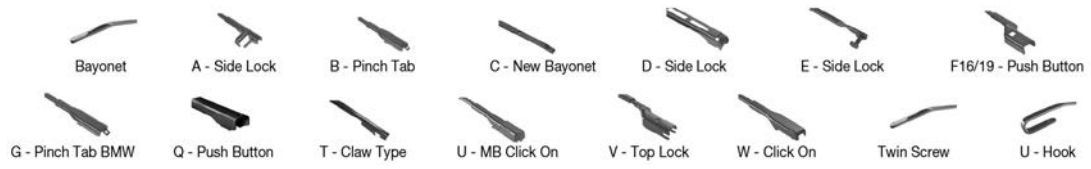

WIPER ARM TYPE		STANDARD	HYBRID	FLAT	REAR		
			+ Spoiler						
TOYOTA <i>Continued</i>									
CAMRY (V1) (90-97)									
	06/91-08/96	U-hook			DM-053	DM-048	DUR-053L	DUR-048L	
		U-hook			DM-053	DM-048	DUR-050R	DUR-048R	
	09/91-07/96	U-hook			DM-053	DM-048	DUR-053L	DUR-048L	DM-030
		U-hook			DM-053	DM-048	DUR-050R	DUR-048R	DM-030
CAMRY (V2) (96-01)									
	08/96-09/02	U-hook			DM-053	DM-048	DUR-053L	DUR-048L	
		U-hook			DM-053	DM-048	DUR-050R	DUR-048R	
CAMRY (V3) (01-06)									
	08/01-11/06	U-hook		DMS-560	DM-560	DM-048	DUR-060L	DUR-048L	
		U-hook		DMS-560	DM-560	DM-048	DUR-060R	DUR-048R	
CAMRY (V4) (06-11)									
	01/06-12/14	U-hook			DM-560	DM-050	DUR-060L	DUR-050L	DFR-009
		U-hook			DM-560	DM-050	DUR-060R	DUR-050R	DFR-009
CAMRY (V5) (11-)									
	09/11-	U-hook					DUR-065L	DUR-045L	DFR-010
		U-hook					DUR-065R	DUR-045R	DFR-002
CARINA (73-83)									
	12/70-09/83	Twin Screw			DR-248	DR-248			DR-343
		Twin Screw			DR-348	DR-348			DR-343
	03/81-09/83	Twin Screw			DR-248	DR-248			DR-343
		Twin Screw			DR-348	DR-348			DR-343
CARINA E (92-97)									
	04/92-09/97	U-hook			DM-053	DM-045	DUR-053L	DUR-045L	DM-050
	04/92-09/97	U-hook			DM-053	DM-045	DUR-053L	DUR-045L	DM-050
	04/92-09/97	U-hook			DM-053	DM-045	DUR-053L	DUR-045L	DM-050
	04/92-09/97	U-hook			DM-053	DM-045	DUR-050R	DUR-045R	DM-050
	04/92-09/97	U-hook			DM-053	DM-045	DUR-050R	DUR-045R	DM-050
	04/92-09/97	U-hook			DM-053	DM-045	DUR-050R	DUR-045R	DM-050
CARINA II (83-92)									
	10/83-11/87	Twin Screw			DR-245	DR-245			DR-245
	10/83-11/87	Twin Screw			DR-245	DR-245			DR-245
	10/83-11/87	Twin Screw			DR-345	DR-345			DR-245
	10/83-11/87	Twin Screw			DR-345	DR-345			DR-245
	11/87-06/92	Twin Screw			DR-250	DR-245			DR-345
	11/87-06/92	Twin Screw			DR-250	DR-245			DR-345
	11/87-06/92	Twin Screw			DR-350	DR-345			DR-345
	11/87-06/92	Twin Screw			DR-350	DR-345			DR-345
	12/87-04/92	Twin Screw			DR-250	DR-245			DR-345
	12/87-04/92	Twin Screw			DR-350	DR-345			DR-345
CELICA (77-81)									
	08/77-07/81				DR-243	DR-235			DR-345
	08/77-07/81	U-hook			DR-243	DR-243			DR-345
	08/77-07/81					DR-243			DR-345
	08/77-07/81	U-hook			DR-343	DR-343			DR-345
	08/77-07/81				DR-343	DR-343			DR-345
CELICA (81-85)									
	08/81-12/85	U-hook			DR-243	DR-235			DR-345
		U-hook			DR-343				DR-345
	02/82-08/85				DR-243	DR-235			DR-345
						DR-243			DR-345
					DR-343	DR-343			DR-345
					DR-343	DR-343			DR-345
CELICA (85-89)									
	08/85-08/89	U-hook			DR-250	DR-245			DR-345
		U-hook			DR-350	DR-345			DR-345
	08/85-12/89	U-hook			DR-250	DR-245			DR-345
		U-hook			DR-350	DR-345			DR-345
	01/86-08/89	U-hook			DR-250	DR-245			DR-345
		U-hook			DR-350	DR-345			DR-345