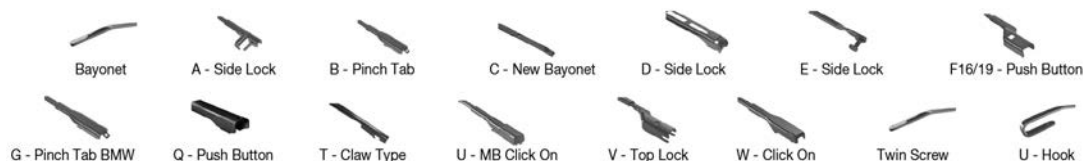

WIPER ARM TYPE		STANDARD	HYBRID	FLAT	REAR						
				+	Spoiler								
LADA <i>Continued</i>													
NIVA I (2121) (76-) <i>Continued</i>													
	12/76-	U-hook				DM-050	DM-050						
NIVA II (2123) (02-)													
	09/02-12/15	U-hook		DMS-550	DM-033	DM-033	DUR-050L	DUR-050L	DFR-004	DFR-004	DM-030		
		U-hook			DM-050	DM-050							
		U-hook		DMS-550	DM-033	DM-033	DUR-050R	DUR-050R				DM-030	
		U-hook			DM-050	DM-050							
NOVA (2104, 2105) (81-12)													
	05/81-04/12	U-hook				DM-033	DM-033						
	09/84-04/12	U-hook				DM-033	DM-033						
PRIORA (2170, 2171, 2172) (08-18)													
	04/07-07/18	U-hook		DMS-550	DM-050	DM-050	DUR-050L	DUR-050L	DFR-004	DFR-004			
		U-hook		DMS-550	DM-050	DM-050	DUR-050R	DUR-050R					
	12/08-12/15	U-hook		DMS-550	DM-050	DM-050	DUR-050L	DUR-050L	DFR-004	DFR-004			
		U-hook		DMS-550	DM-050	DM-050	DUR-050R	DUR-050R					
	10/09-12/15	U-hook		DMS-550	DM-050	DM-050	DUR-050L	DUR-050L	DFR-004	DFR-004			
		U-hook		DMS-550	DM-050	DM-050	DUR-050R	DUR-050R					
SAMARA (2108, 2109, 2113, 2114, 2115) (86-13)													
	01/86-12/13	U-hook				DM-053	DM-053	DUR-053L	DUR-053L			DM-035	DU-035L
		U-hook				DM-053	DM-053	DUR-050R	DUR-050R			DM-035	DU-035R
SAMARA Forma (21099) (87-12)													
	05/89-12/12	U-hook				DM-053	DM-053	DUR-053L	DUR-053L			DM-035	DU-035L
		U-hook				DM-053	DM-053	DUR-050R	DUR-050R			DM-035	DU-035R
TOSCANA (2107) (82-12)													
	09/83-05/12	U-hook				DM-033	DM-033						
VESTA (15-)													
	11/15-12/18	U-hook						DUR-060L	DUR-045L	DFR-009	DFR-002		
	11/15-12/18	U-hook						DUR-060L	DUR-045L	DFR-009	DFR-002		
	01/19-	U-hook								DF-089			
	01/19-	U-hook								DF-089			
	02/19-	U-hook								DF-089			
		U-hook								DF-089			
	11/19-	U-hook								DF-089			
		U-hook								DF-089			
ZHIGULI (70-93)													
	01/70-12/05	U-hook				DM-033	DM-033						
	09/73-06/85	U-hook				DM-033	DM-033						
LANCIA													
A 112 (78-86)													
	03/78-12/86	U-hook				DM-033	DM-033	DU-035L	DU-035L				
		U-hook				DM-038	DM-038						
		U-hook				DM-033	DM-033	DU-035R	DU-035R				
		U-hook				DM-038	DM-038						
DEDRA (89-99)													
	04/89-07/99	U-hook		DMS-553	DM-053	DM-048	DUR-053L	DUR-048L					
		U-hook		DMS-553	DM-053	DM-048	DUR-050R	DUR-048R					
	07/94-07/99	U-hook		DMS-553	DM-053	DM-048	DUR-053L	DUR-048L			DM-040	DU-040L	
		U-hook		DMS-553	DM-053	DM-048	DUR-050R	DUR-048R			DM-040	DU-040R	
DELTA I (79-94)													
	09/79-01/94	U-hook				DM-045	DM-045	DUR-045L	DUR-045L			DM-045	DUR-045L
		U-hook				DM-045	DM-045	DUR-045R	DUR-045R			DM-045	DUR-045R
DELTA II (93-99)													
	06/93-08/99	U-hook				DM-053	DM-048	DUR-053L	DUR-048L			DM-053	DUR-053L
		U-hook				DM-053	DM-048	DUR-050R	DUR-048R			DM-053	DUR-050R
DELTA III (08-14)													
	08/08-08/14	F19- push button								DF-030			
		F19- push button								DF-255			
FLAVIA (12-14)													
	03/12-12/14	U-hook		DMS-560	DM-560	DM-553	DUR-060R	DUR-050R					
		U-hook		DMS-560	DM-560	DM-553	DUR-060L	DUR-053L