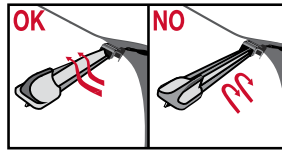

Wiper Blades

Montagehinweise

D

Flatblades