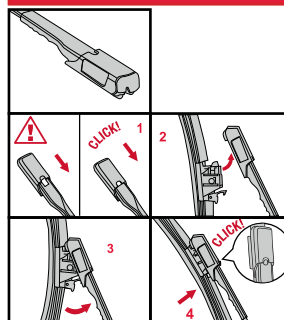

RU

Бескаркасные щетки стеклоочистителя

КОМПЛЕКТ БЕСКАРКАСНЫХ ЩЕТОК С ОРИГИНАЛЬНЫМ КРЕПЛЕНИЕМ

БЕСКАРКАСНЫЕ ЩЕТКИ С КРЕПЛЕНИЕМ ПОД КРЮК (УНИВЕРСАЛЬНЫЕ)

Fitting U