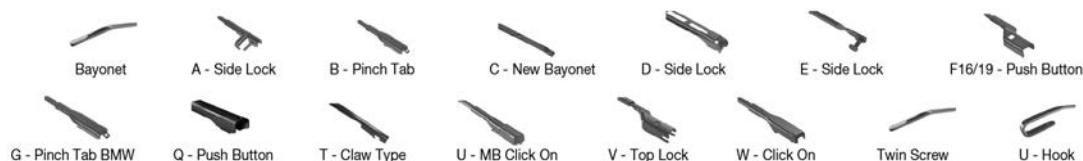

WIPER ARM TYPE		STANDARD	HYBRID	FLAT	REAR						
FSO <i>Continued</i>													
POLONEZ III (92-02)													
	09/92-03/02	U-hook						DM-040	DM-040	DU-040L	DU-040L		
	09/92-03/02	U-hook						DM-040	DM-040	DU-040L	DU-040L		
	09/92-03/02	U-hook						DM-040	DM-040	DU-040R	DU-040R		
	09/92-03/02	U-hook						DM-040	DM-040	DU-040R	DU-040R		
	04/94-09/98	U-hook						DM-040	DM-040	DU-040L	DU-040L		
		U-hook						DM-040	DM-040	DU-040R	DU-040R		
GAZ													
GAZELLE (2705, 3221, 3302) (93-02)													
	10/93-12/02	U-hook						DM-050	DM-050	DUR-050L	DUR-050L		
	10/93-12/02	U-hook						DM-050	DM-050	DUR-050L	DUR-050L		
	10/93-12/02	U-hook						DM-050	DM-050	DUR-050L	DUR-050L		
	10/93-12/02	U-hook						DM-050	DM-050	DUR-050R	DUR-050R		
	10/93-12/02	U-hook						DM-050	DM-050	DUR-050R	DUR-050R		
	10/93-12/02	U-hook						DM-050	DM-050	DUR-050R	DUR-050R		
GAZELLE (03-13)													
	01/02-03/13	U-hook						DM-050	DM-050	DUR-050L	DUR-050L		
		U-hook						DM-050	DM-050	DUR-050R	DUR-050R		
	01/03-03/13	U-hook						DM-050	DM-050	DUR-050L	DUR-050L		
	01/03-03/13	U-hook						DM-050	DM-050	DUR-050L	DUR-050L		
	01/03-03/13	U-hook						DM-050	DM-050	DUR-050R	DUR-050R		
	01/03-03/13	U-hook						DM-050	DM-050	DUR-050R	DUR-050R		
GAZELLE Next (13-)													
	04/13-	U-hook						DM-055	DM-053	DUR-055L		DFR-006	DFR-005
	04/13-	U-hook						DM-055	DM-053	DUR-055L		DFR-006	DFR-005
	04/13-	U-hook						DM-055	DM-053	DUR-055L		DFR-006	DFR-005
GAZELLE NEXT Bus													
	12/14-	U-hook						DM-055	DM-053	DUR-055L		DFR-006	DFR-005
GAZELLE NEXT Platform/Chassis													
	12/14-	U-hook						DM-055	DM-053	DUR-055L		DFR-006	DFR-005
GAZELLE NEXT Van													
	12/14-	U-hook						DM-055	DM-053	DUR-055L		DFR-006	DFR-005
VOLGA (3102) (72-09)													
	01/72-01/93	U-hook						DM-040	DM-040				
		U-hook						DM-040	DM-040				
	02/72-01/93	U-hook						DM-040	DM-040				
		U-hook						DM-040	DM-040				
VOLGA (3110, 3111) (93-10)													
	07/92-12/10	U-hook						DM-040	DM-040	DU-040L	DU-040L		
		U-hook						DM-040	DM-040	DU-040R	DU-040R		
	02/93-12/10	U-hook						DM-040	DM-040	DU-040L	DU-040L		
		U-hook						DM-040	DM-040	DU-040R	DU-040R		
	04/04-12/10	U-hook						DM-040	DM-040	DU-040L	DU-040L		
	04/04-12/10	U-hook						DM-040	DM-040	DU-040R	DU-040R		
	04/04-12/10	U-hook						DM-040	DM-040	DU-040R	DU-040R		
HONDA													
ACCORD I (78-83)													
	01/78-09/83	Twin Screw						DR-243	DR-243				
		Twin Screw						DR-343	DR-343				
	01/79-09/83	Twin Screw						DR-243	DR-243				
		Twin Screw						DR-343	DR-343				
ACCORD II (83-85)													
	09/83-10/85	Twin screw (side)						DR-245	DR-243				
	09/83-10/85	Twin Screw						DR-245	DR-243				
	09/83-10/85	U-hook										DM-045	DUR-045L
		Twin screw (side)						DR-345	DR-343				
	09/83-10/85	Twin Screw						DR-345	DR-343				
	09/83-10/85	U-hook										DM-045	DUR-045R