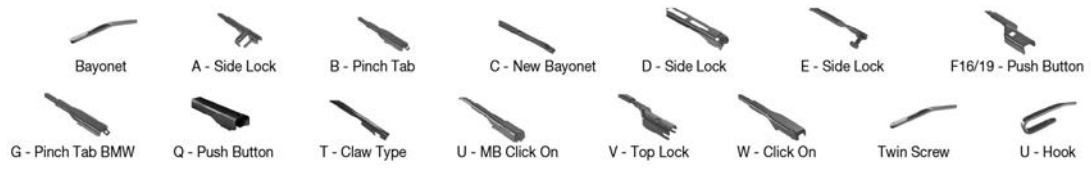

WIPER ARM TYPE	STANDARD	HYBRID	FLAT	REAR						
			+ Spoiler									
MERCEDES-BENZ <i>Continued</i>												
E-CLASS (210) (95-03) Continued												
	06/95-03/02	U-hook						DM-560				
	06/96-03/03	U-hook						DM-560			DM-040 DU-040L	
		U-hook						DM-560			DM-040 DU-040R	
E-CLASS (211) (02-09)												
	03/02-12/08	A- side lock								DF-115		
	03/03-07/09	A- side lock								DF-115		
E-CLASS (212) (09-16)												
	01/09-03/14									DF-104		
											DF-109	
	08/09-03/14									DF-104		
											DF-109	
E-CLASS (213) (16-)												
	01/16-	U - MB click on								DF-084		
	07/16-	U - MB click on								DF-084	DF-319	
		U - MB click on									DF-319	
E-CLASS Coupe / Convertible (124) (93-98)												
	06/93-06/97	U-hook						DM-560	DUR-060R			
		U-hook						DM-560	DUR-060L			
	06/93-03/98	U-hook						DM-560	DUR-060R			
		U-hook						DM-560	DUR-060L			
E-CLASS Coupe / Convertible (207) (09-16)												
	01/09-03/13									DF-104		
	01/10-03/13									DF-104		
E-CLASS Coupe / Convertible (238) (16-)												
	12/16-	Flat								DF-084		
	06/17-	Flat								DF-084		
EQC (N293) (19-)												
	05/19-	U - MB click on								DF-083		
G-CLASS (W463)												
	05/21-	U-hook						DM-040	DM-040	DU-040L	DU-040L	
		U-hook						DM-040	DM-040	DU-040R	DU-040R	
G-CLASS (W460) (79-93)												
	03/79-07/93	U-hook						DM-040	DM-040	DU-040L	DU-040L	
		U-hook						DM-040	DM-040	DU-040R	DU-040R	
G-CLASS (W463) (89-)												
	09/89-	U-hook						DM-040	DM-040	DU-040L	DU-040L	
	09/89-	U-hook						DM-040	DM-040	DU-040L	DU-040L	
	09/89-	U-hook						DM-040	DM-040	DU-040R	DU-040R	
	09/89-	U-hook						DM-040	DM-040	DU-040R	DU-040R	
		U-hook						DM-040	DM-040	DU-040L	DU-040L	
	01/18-	U-hook						DM-040	DM-040	DU-040R	DU-040R	
G-CLASS (W461) (90-)												
	09/89-	U-hook						DM-040	DM-040	DU-040L	DU-040L	
		U-hook						DM-040	DM-040	DU-040R	DU-040R	
GL (X164) (06-12)												
	09/06-12/12	B- pinch tab								DF-024		
GL (X166) (12-15)												
	07/12-10/15	F19- push button								DF-057		
GLA (H247) (20-)												
	02/20-	U - MB click on								DF-088		
GLA (X156) (13-)												
	12/13-09/15	B- pinch tab								DF-011		
		B- pinch tab									DF-240	
		B- pinch tab									DF-240	
	12/13-	B- pinch tab									DF-319	
GLC (X253)												
	01/16-04/19	U - MB click on								DF-083		
GLC (253) (15-)												
	06/15-	U - MB click on								DF-083