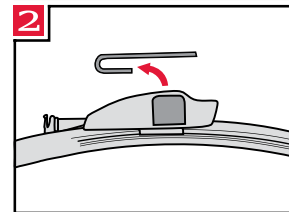

Fitting U

Fitting V

Fitting W

Wiper Blades | Fitting instructions

GB

Hybrid Blades

<p>How to detach the old blade</p> <ol style="list-style-type: none">   <p>How to attach the new blade</p> <ol style="list-style-type: none">    	<p>Place the wiper arm over the picture to determine the size</p>  <p>7 mm 9x3=>No need to change clip (Go to "How to install blade")</p> <p>11 mm 9x4=>Change to attached adaptor (Go to "How to change clip")</p>	<p>How to change the clip</p> <ol style="list-style-type: none">        	<p>How to install the blade</p> <ol style="list-style-type: none">    
---	---	--	--