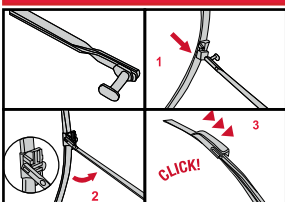

Wiper Blades

Fitting instructions

GB

Flat Blades

FLAT BLADES: OE REPLACEMENT

FLAT BLADES: RETROFIT

Fitting A

Fitting B

Fitting C

Fitting D

Fitting E

Fitting F

Fitting T

Fitting U

Fitting V

Fitting W