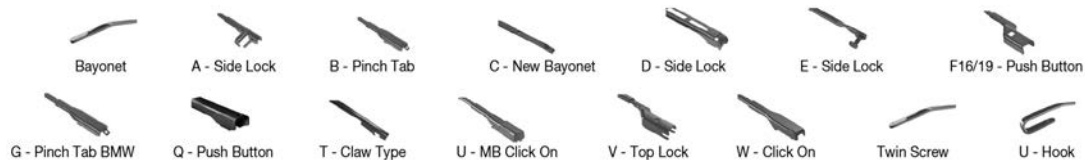

WIPER ARM TYPE		STANDARD	HYBRID	FLAT	REAR					
				+								
				Spoiler								
PEUGEOT Continued												
PARTNER / RANCH (96-15) Continued												
	03/97-07/08	U-hook		DMS-555	DM-555	DM-553	DUR-055L	DUR-053L			DM-035 Double door	DU-035L Double door
		U-hook									DM-040 Double door	DU-035R Double door
		U-hook										DU-040L Single door
		U-hook		DMS-555	DM-555	DM-553	DUR-055R	DUR-050R			DM-035 Double door	DU-035L Double door
		U-hook									DM-040 Double door	DU-035R Double door
		U-hook										DU-040R Single door
PARTNER / RANCH (08-)												
	04/08-	F19- push button									DF-044	
	04/08-	F19- push button									DF-044	
	04/08-	F19- push button									DF-235	
	04/08-	F19- push button									DF-235	
	04/08-	F19- push button									DF-235	
	01/09-	F19/16- push button									DF-044	
		F19/16- push button									DF-235	
		F19/16- push button									DF-235	
PARTNER Box Body/MPV (K9)												
	07/21-	F19- push button									DF-416	
RCZ (10-15)												
	03/10-12/15	F19- push button									DF-102	
RIFTER												
	07/21-	F19- push button									DF-416	
RIFTER (18-)												
	09/18-	F19- push button									DF-416	
TRAVELLER (16-)												
	04/16-	C- new bayonet									DF-408	
		C- new bayonet									DF-205	
PIAGGIO												
APE TM (82-)												
	01/82-	U-hook				DM-033						
	01/82-	U-hook				DM-033						
APE Vesparcar (71-81)												
	01/71-11/81	U-hook				DM-033						
PORTER (93-)												
	02/93-	U-hook			DM-040	DM-038	DU-040L	DU-035L			DM-035	DU-035L
	02/93-	U-hook			DM-040	DM-038	DU-040L	DU-035L				
	02/93-	U-hook			DM-040	DM-038	DU-040R	DU-035R			DM-035	DU-035R
	02/93-	U-hook			DM-040	DM-038	DU-040R	DU-035R				
	01/95-	U-hook			DM-040	DM-038	DU-040L	DU-035L			DM-035	DU-035L
		U-hook			DM-040	DM-038	DU-040R	DU-035R			DM-035	DU-035R
PLYMOUTH												
NEON I (94-99)												
	05/94-08/99	U-hook			DM-053	DM-045	DUR-053L	DUR-045L				
		U-hook			DM-053	DM-045	DUR-050R	DUR-045R				
	10/94-09/99	U-hook			DM-053	DM-045	DUR-053L	DUR-045L				
		U-hook			DM-053	DM-045	DUR-050R	DUR-045R				
NEON II (99-06)												
	08/99-12/06	U-hook			DM-053	DM-045	DUR-053L	DUR-045L				
		U-hook			DM-053	DM-045	DUR-050R	DUR-045R				
VOYAGER (89-95)												
	09/86-09/90	U-hook			DM-045	DM-045	DUR-045L	DUR-045L			DM-040	DU-040R
		U-hook			DM-045	DM-045	DUR-045R	DUR-045R			DM-040	DU-040R
VOYAGER (95-01)												
	01/95-03/01	U-hook			DM-570	DM-570			DFR-013		DM-045	DUR-045R
		U-hook			DM-570	DM-570					DM-045	DUR-045R