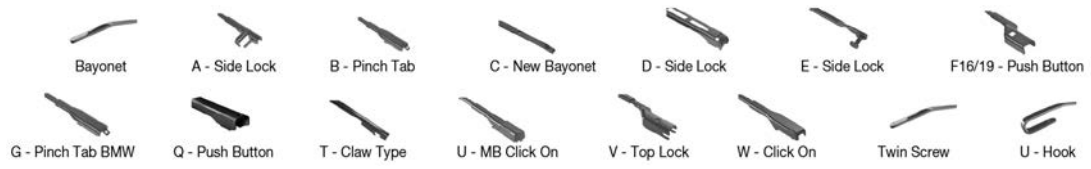

WIPER ARM TYPE	STANDARD			HYBRID		FLAT		REAR	
			+ Spoiler								
FERRARI <i>Continued</i>											
599 GTB / GTO (06-) <i>Continued</i>											
	04/10-	U-hook					DUR-065L	DUR-045L			
		U-hook					DUR-065R	DUR-045R			
599 SA (10-)											
	09/10-	U-hook					DUR-065L	DUR-045L			
		U-hook					DUR-065R	DUR-045R			
612 SCAGLIETTI (04-11)											
	01/09-06/11	U-hook					DU-070L	DUR-045L			
		U-hook					DU-070R	DUR-045R			
CALIFORNIA (08-)											
	07/08-	U-hook					DU-070L	DU-040L			
		U-hook					DU-070R	DU-040R			
F12 Berlinetta (12-)											
	10/12-	U-hook					DU-070L	DUR-043L			
		U-hook					DU-070R	DUR-043R			
F355 (94-00)											
	05/94-03/99	U-hook		DMS-553		DMS-550	DUR-053L	DUR-050L			
		U-hook		DMS-553		DMS-550	DUR-050R	DUR-050R			
	07/95-12/00	U-hook		DMS-553		DMS-550	DUR-053L	DUR-050L			
		U-hook		DMS-553		DMS-550	DUR-050R	DUR-050R			
F430 (Spider) (05-09)											
	03/05-12/09	U-hook		DMS-560	DM-560	DM-053	DUR-060L	DUR-053L			
		U-hook		DMS-560	DM-560	DM-053	DUR-060R	DUR-050R			
	05/05-12/09	U-hook		DMS-560	DM-560	DM-053	DUR-060L	DUR-053L			
		U-hook		DMS-560	DM-560	DM-053	DUR-060R	DUR-050R			
FF (11-16)											
	06/11-12/16	U-hook					DU-070L	DUR-043L			
		U-hook					DU-070R	DUR-043R			
MONDIAL (80-93)											
	07/80-12/93	U-hook			DM-050	DM-050	DUR-050L	DUR-050L			
		U-hook			DM-050	DM-050	DUR-050R	DUR-050R			
	03/84-12/93	U-hook			DM-050	DM-050	DUR-050L	DUR-050L			
		U-hook			DM-050	DM-050	DUR-050R	DUR-050R			
SUPERAMERICA (05-06)											
	01/05-04/06	U-hook		DMS-560	DM-560	DM-045	DUR-060L	DUR-045L			
		U-hook		DMS-560	DM-560	DM-045	DUR-060R	DUR-045R			
TESTAROSSA (84-91)											
	05/84-12/91	U-hook			DM-050	DM-050	DUR-050L	DUR-050L			
		U-hook			DM-050	DM-050	DUR-050R	DUR-050R			
FIAT											
124 (66-85)											
	01/66-11/85	U-hook			DM-033	DM-033					DM-033
	07/66-07/75	U-hook			DM-033	DM-033					DM-033
	04/67-03/75	U-hook			DM-033	DM-033					DM-033
	06/67-02/76	U-hook			DM-033	DM-033					DM-033
124 Spider (348) (16-)											
	03/16-	U-hook					DUR-045L	DUR-048L			
		U-hook					DUR-045R	DUR-048R			
125 (67-74)											
	07/67-03/74	U-hook			DM-033	DM-033					DM-033
126 (72-00)											
	09/72-09/00	U-hook			DM-033	DM-033	DU-035L	DU-035L			DM-033
		U-hook			DM-033	DM-033	DU-035R	DU-035R			DM-033
127 (71-86)											
	06/71-06/81	U-hook			DM-033	DM-033					DM-033
	01/77-06/81	U-hook			DM-033	DM-033					DM-033
	06/81-12/86	U-hook			DM-038	DM-038					DM-038
	06/81-12/86	U-hook			DM-038	DM-038					DM-038
128 (69-84)											
	03/69-12/84	U-hook			DM-033	DM-033					DM-033