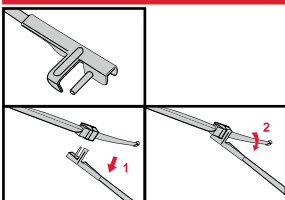

КОМПЛЕКТ БЕСКАРКАСНЫХ ЩЕТОК С ОРИГИНАЛЬНЫМ КРЕПЛЕНИЕМ

БЕСКАРКАСНЫЕ ЩЕТКИ С КРЕПЛЕНИЕМ ПОД КРЮК (УНИВЕРСАЛЬНЫЕ)

Fitting A