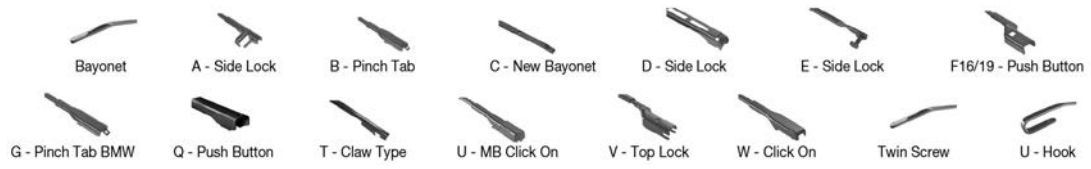

WIPER ARM TYPE		STANDARD			HYBRID		FLAT		REAR	
				+ Spoiler								
MITSUBISHI <i>Continued</i>												
LANCER VIII (07-) <i>Continued</i>												
	04/07-	U-hook		DMS-560	DM-560	DM-043	DUR-060R	DUR-043R				
		U-hook				DM-045		DUR-045R				
	06/08-	U-hook		DMS-560	DM-560	DM-043	DUR-060L	DUR-043L	DFR-009	DFR-001	DRA-035	
		U-hook		DMS-560	DM-560	DM-043	DUR-060R	DUR-043R				DRA-035
OUTLANDER I (CU_W)												
	07/04-10/06	U-hook		DMS-555	DM-055	DM-045	DUR-055L	DUR-045L				DRB-035
		U-hook		DMS-555	DM-055	DM-045	DUR-055R	DUR-045R				DRB-035
OUTLANDER I (03-06)												
	03/01-09/07	U-hook		DMS-555	DM-055	DM-045	DUR-055L	DUR-045L				DRB-035
		U-hook		DMS-555	DM-055	DM-045	DUR-055R	DUR-045R				DRB-035
OUTLANDER II (CW_W)												
	09/09-11/12	U-hook					DUR-060L	DUR-053L	DFR-009	DFR-005	DRA-030	
		U-hook					DUR-060R	DUR-050R				DRA-030
OUTLANDER II (06-12)												
	11/06-12/12	U-hook					DUR-060L	DUR-053L	DFR-009	DFR-005	DRA-030	
		U-hook					DUR-060R	DUR-050R				DRA-030
OUTLANDER III (GG_W, GF_W, ZJ, ZL, ZK)												
	06/15-	U-hook					DUR-065L	DUR-045L				DRA-030
		U-hook					DUR-065R	DUR-045R				DRA-030
OUTLANDER III (12-)												
	08/12-	U-hook					DUR-065L	DUR-045L				DRA-030
		U-hook					DUR-065R	DUR-045R				DRA-030
PAJERO Classic (02-)												
	07/01-	U-hook			DM-050	DM-050	DUR-050L	DUR-050L				DM-040 DU-040L
		U-hook			DM-050	DM-050	DUR-050R	DUR-050R				DM-040 DU-040R
PAJERO I (82-91)												
	12/82-11/90	U-hook			DM-040	DM-040	DU-040L	DU-040L				
		U-hook			DM-040	DM-040	DU-040R	DU-040R				
	01/83-12/91	U-hook			DM-040	DM-040	DU-040L	DU-040L				DR-238
		U-hook			DM-040	DM-040	DU-040R	DU-040R				DR-238
PAJERO II (V3_W, V2_W, V4_W)												
	11/93-07/97	U-hook			DM-048	DM-048	DUR-048L	DUR-048L				DM-038 DU-035L
		U-hook			DM-048	DM-048	DUR-048R	DUR-048R				DM-038 DU-035R
PAJERO II (90-00)												
	12/90-04/00	U-hook			DM-048	DM-048	DUR-048L	DUR-048L				DM-038 DU-035L
		U-hook			DM-048	DM-048	DUR-048L	DUR-048L				DM-038 DU-035R
	12/90-04/00	U-hook			DM-048	DM-048	DUR-048R	DUR-048R				DM-038 DU-035R
		U-hook			DM-048	DM-048	DUR-048R	DUR-048R				DM-038 DU-035L
PAJERO III (V7_W, V6_W)												
	07/01-09/07	U-hook			DM-050	DM-050	DUR-050L	DUR-050L				DM-040 DU-040L
		U-hook			DM-050	DM-050	DUR-050R	DUR-050R				DM-040 DU-040R
PAJERO III (00-07)												
	04/00-12/06	U-hook			DM-050	DM-050	DUR-050L	DUR-050L				
		U-hook			DM-050	DM-050	DUR-050R	DUR-050R				
	04/00-01/07	U-hook			DM-050	DM-050	DUR-050L	DUR-050L				DM-040 DU-040L
		U-hook			DM-050	DM-050	DUR-050R	DUR-050R				DM-040 DU-040R
PAJERO IV (06-)												
	10/06-07/09	U-hook		DMS-555	DM-555	DM-050	DUR-055L	DUR-050L	DFR-006	DFR-004	DRA-035	
		U-hook		DMS-555	DM-555	DM-050	DUR-055R	DUR-050R				DRA-035
	11/06-07/09	U-hook		DMS-555	DM-555	DM-050	DUR-055L	DUR-050L	DFR-006	DFR-004	DRA-035	
		U-hook		DMS-555	DM-555	DM-050	DUR-055R	DUR-050R				DRA-035
	07/09-	U-hook		DMS-555	DM-555	DM-050	DUR-055L	DUR-050L	DFR-006	DFR-004	DRA-030	
		U-hook		DMS-555	DM-555	DM-050	DUR-055L	DUR-050L	DFR-006	DFR-004	DRA-030	
	07/09-	U-hook		DMS-555	DM-555	DM-050	DUR-055R	DUR-050R				DRA-030
		U-hook		DMS-555	DM-555	DM-050	DUR-055R	DUR-050R				DRA-030
PAJERO Pinin (99-07)												
	09/99-06/07	U-hook			DM-045	DM-048	DUR-045L	DUR-048L				DM-040 DU-040L
		U-hook			DM-045	DM-048	DUR-045R	DUR-048R				DM-040 DU-040R