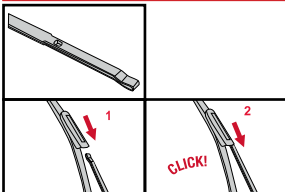

F

Balais Plats

BALAIS PLATS: REMPLACEMENT OE

BALAIS PLATS: RETROFIT

Fitting A

Fitting B

Fitting C

Fitting D

Fitting E

Fitting F

Fitting T

Fitting U

Fitting V

Fitting W