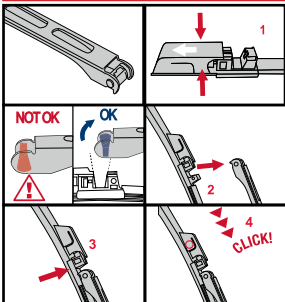

F

Balais Plats

BALAIS PLATS: REMPLACEMENT OE

BALAIS PLATS: RETROFIT

Fitting A

Fitting B

Fitting C

Fitting D

Fitting E

Fitting F

Fitting T

Fitting U

Fitting V

Fitting W