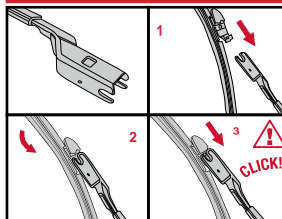

STANDARD BLADE WITH MULTICLIP	STANDARD BLADE BAYONET AND HOOK CONNECTOR	STANDARD BLADE WITH TWIN-SCREW CONNECTOR	
<p data-bbox="150 461 348 521">How to replace the blade</p> <p data-bbox="150 539 224 566">Hook</p>  <p data-bbox="150 1099 282 1151">Multi Clip 9x3 mm 9x4 mm</p>	<p data-bbox="480 461 678 521">How to replace the blade</p> <p data-bbox="480 539 629 566">Bayonet</p>  <p data-bbox="480 987 612 1014">A Hook</p>  <p data-bbox="480 1458 612 1485">B Hook</p> 	<p data-bbox="811 461 1009 521">How to replace the blade</p> <p data-bbox="811 539 959 566">Twin-screw</p> 	<p data-bbox="1141 461 1339 521">How to replace the blade</p> <p data-bbox="1141 539 1290 566">Twin-screw</p> 

Fitting U

Fitting V

Fitting W

Wiper Blades | Fitting instructions

GB

Hybrid Blades

<p>How to detach the old blade</p> <ol style="list-style-type: none">   <p>How to attach the new blade</p> <ol style="list-style-type: none">    	<p>Place the wiper arm over the picture to determine the size</p>  <p>7 mm 9x3=>No need to change clip (Go to "How to install blade")</p> <p>11 mm 9x4=>Change to attached adaptor (Go to "How to change clip")</p>	<p>How to change the clip</p> <ol style="list-style-type: none">        	<p>How to install the blade</p> <ol style="list-style-type: none">    
---	---	--	--