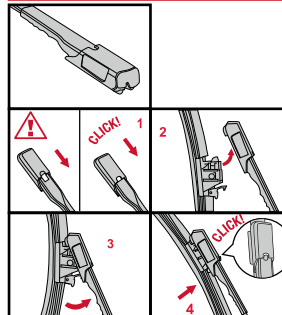

F

Balais Plats

BALAIS PLATS: REMPLACEMENT OE

BALAIS PLATS: RETROFIT

Fitting A

Fitting B

Fitting C

Fitting D

Fitting E

Fitting F

Fitting T

Fitting U

Fitting V

Fitting W