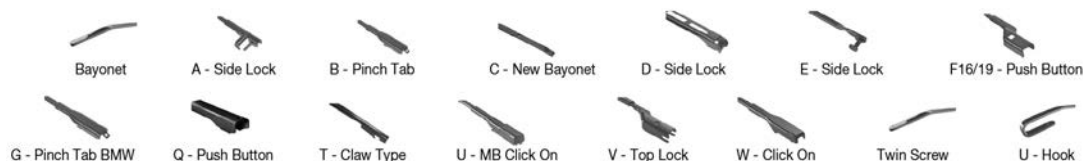

WIPER ARM TYPE	STANDARD		HYBRID		FLAT		REAR	
SEAT <i>Continued</i>										
CORDOBA (6K2) (99-02)										
	06/99-10/02	U-hook		DMS-553	DM-053	DM-045	DUR-053L	DUR-045L		
		U-hook			DM-553	DM-648		DUR-048L		
		U-hook		DMS-553	DM-053	DM-045	DUR-050R	DUR-045R		
		U-hook			DM-553	DM-648		DUR-048R		
	06/99-12/02	U-hook		DMS-553	DM-053	DM-045	DUR-053L	DUR-045L		
		U-hook			DM-553	DM-648		DUR-048L		
		U-hook		DMS-553	DM-053	DM-045	DUR-050R	DUR-045R		
		U-hook			DM-553	DM-648		DUR-048R		
CORDOBA (6L) (02-09)										
	09/02-04/06	U-hook		DMS-553	DM-553	DM-648	DUR-053L		DFR-005	DFR-002
		U-hook		DMS-553	DM-553	DM-648	DUR-050R			
	04/06-11/09	U-hook							DF-004	
		U-hook							DF-233	
EXEO (3R) (08-13)										
	12/08-05/13	D - slide lock							DF-008	
		D - slide lock							DF-131	
		D - slide lock							DF-239	
	05/09-05/13	D - slide lock							DF-008	DF-300
		D - slide lock							DF-131	
		D - slide lock							DF-239	DF-300
FURA (82-86)										
	01/82-12/86	U-hook			DM-038	DM-038				
IBIZA I (84-93)										
	06/84-12/93	U-hook			DM-045		DUR-045L			DM-045
		U-hook			DM-045		DUR-045R			DM-045
IBIZA II (6K1) (93-99)										
	03/93-02/02	U-hook		DMS-553	DM-053	DM-045	DUR-053L	DUR-045L		DM-035
		U-hook			DM-553	DM-648		DUR-048L		DM-038
		U-hook		DMS-553	DM-053	DM-045	DUR-050R	DUR-045R		DM-035
		U-hook			DM-553	DM-648		DUR-048R		DM-038
IBIZA II (6K2) (99-02)										
	08/99-02/02	U-hook		DMS-553	DM-053	DM-045	DUR-053L	DUR-045L		DM-035
		U-hook			DM-553	DM-648		DUR-048L		DM-038
		U-hook		DMS-553	DM-053	DM-045	DUR-050R	DUR-045R		DM-035
		U-hook			DM-553	DM-648		DUR-048R		DM-038
IBIZA III (6L) (02-09)										
	02/02-04/06	U-hook		DMS-553	DM-553	DM-648	DUR-053L		DFR-005	DFR-002
		U-hook		DMS-553	DM-553	DM-648	DUR-050R			
	04/06-11/09	U-hook							DF-004	
		U-hook							DF-233	
IBIZA IV (6J, 6P) (08-17)										
	03/08-06/17	F19- push button							DF-033	
	06/08-12/16	F19- push button							DF-033	
	03/10-07/16	F19- push button							DF-033	
IBIZA V (KJ1) (17-)										
	01/17-	F16- push button							DF-073	
		F16- push button							DF-210	
INCA (6K9)										
	11/98-11/03	U-hook		DMS-553	DM-553	DM-045	DUR-053L	DUR-045L		DM-045
		U-hook		DMS-553	DM-553	DM-045	DUR-050R	DUR-045R		DM-045
INCA (6K9) (95-03)										
	11/95-06/03	U-hook		DMS-553	DM-553	DM-045	DUR-053L	DUR-045L		DM-045
		U-hook		DMS-553	DM-553	DM-045	DUR-050R	DUR-045R		DM-045
LEON (KL) (19-)										
	11/19-	F16- push button							DF-016	
	03/20-	F16- push button							DF-016	
LEON (1M) (99-06)										
	11/99-06/06	U-hook		DMS-553	DM-553	DM-648			DFR-005	DFR-002
		U-hook		DMS-553	DM-553	DM-648