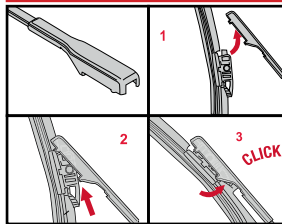

F

Balais Hybrides

<p>How to detach the old blade</p> <ol style="list-style-type: none">   <p>How to attach the new blade</p> <ol style="list-style-type: none">    	<p>Place the wiper arm over the picture to determine the size</p>  <p>7 mm 9x3=>No need to change clip (Go to "How to install blade")</p> <p>11 mm 9x4=>Change to attached adaptor (Go to "How to change clip")</p>	<p>How to change the clip</p> <ol style="list-style-type: none">        	<p>How to install the blade</p> <ol style="list-style-type: none">    
---	---	--	--