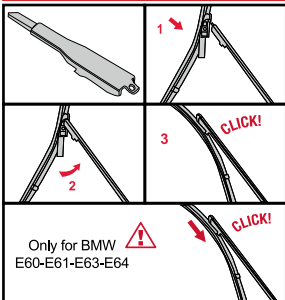

Wiper Blades

Fitting instructions

GB

Flat Blades

FLAT BLADES: OE REPLACEMENT

FLAT BLADES: RETROFIT

Fitting A

Fitting B

Fitting C

Fitting D

Fitting E

Fitting F

Fitting T

Fitting U

Fitting V

Fitting W