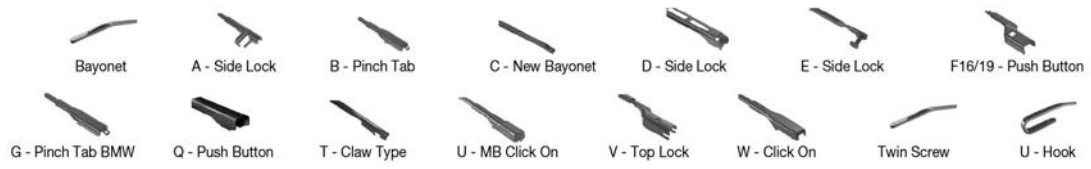

WIPER ARM TYPE		STANDARD	HYBRID	FLAT	REAR				
				+ Spoiler							
RENAULT <i>Continued</i>											
KANGOO (97-) <i>Continued</i>											
	07/98-01/07	U-hook			DM-050	DM-050	DUR-050R	DUR-050R		DRC-004 Single door	
KANGOO (08-)											
	02/08-	U-hook		DMS-550	DM-050	DM-050	DUR-050L	DUR-050L	DF-029	DM-035 Double door	
	02/08-	U-hook		DMS-550	DM-050	DM-050	DUR-050L	DUR-050L	DF-029	DM-035 Double door	
	02/08-	U-hook							DFR-004	DFR-004	
	02/08-	U-hook							DFR-004	DFR-004	
	02/08-	U-hook		DMS-550	DM-050	DM-050	DUR-050R	DUR-050R		DM-035 Double door	
	02/08-	U-hook		DMS-550	DM-050	DM-050	DUR-050R	DUR-050R		DM-035 Double door	
KOLEOS I (08-)											
	09/08-	B- pinch tab							DF-011		
KOLEOS II (HC_)											
	01/20-	U-hook					DUR-065L	DU-040L			
KOLEOS II (16-)											
	08/16-	U-hook					DUR-065L	DU-040L			
LAGUNA I (93-01)											
	11/93-03/01	U-hook		DMS-560	DM-560	DM-548				DM-055	DUR-055L
		U-hook		DMS-560	DM-560	DM-548				DM-055	DUR-055R
	09/95-03/01	U-hook		DMS-560	DM-560	DM-548				DM-035	DU-035L
		U-hook		DMS-560	DM-560	DM-548				DM-035	DU-035R
LAGUNA I Grandtour (K56_)											
	09/95-03/01	U-hook		DMS-560	DM-560	DM-548				DM-035	DU-035L
		U-hook		DMS-560	DM-560	DM-548				DM-035	DU-035R
LAGUNA II (01-07)											
	03/01-12/07	U-hook		DMS-560	DM-560	DMC-550	DUR-060L	DUR-050L	DFR-009	DFR-004	
	03/01-12/07	U-hook		DMS-560	DM-560	DMC-550	DUR-060L	DUR-050L	DFR-009	DFR-004	
	03/01-12/07	U-hook		DMS-560	DM-560	DMC-550	DUR-060R	DUR-050R			
	03/01-12/07	U-hook		DMS-560	DM-560	DMC-550	DUR-060R	DUR-050R			
LAGUNA III (07-15)											
	10/07-12/15	C- new bayonet							DF-063		
	10/07-12/15	C- new bayonet							DF-063		
	09/08-12/15	C- new bayonet							DF-063		
LATITUDE (L70_)											
	01/11-	U-hook		DMS-560	DM-560	DM-040	DUR-060L	DU-040L	DFR-009	DFR-001	
		U-hook		DMS-560	DM-560	DM-040	DUR-060R	DU-040R			
LATITUDE (10-)											
	07/10-	U-hook		DMS-560	DM-560	DM-040	DUR-060L	DU-040L	DFR-009	DFR-001	
		U-hook		DMS-560	DM-560	DM-040	DUR-060R	DU-040R			
LOGAN I (04-)											
	09/04-	U-hook		DMS-550	DM-550	DM-550	DUR-050L	DUR-050L	DFR-004	DFR-004	
		U-hook		DMS-550	DM-550	DM-550	DUR-050R	DUR-050R			
	04/07-	U-hook		DMS-550	DM-550	DM-550	DUR-050L	DUR-050L	DFR-004	DFR-004	
		U-hook		DMS-550	DM-550	DM-550	DUR-050R	DUR-050R			
LOGAN II (13-)											
	11/13-04/15	U-hook		DMS-550	DM-550	DM-550	DUR-050L	DUR-050L	DFR-004	DFR-004	
		U-hook		DMS-550	DM-550	DM-550	DUR-050R	DUR-050R			
	12/13-04/15	U-hook		DMS-550	DM-550		DUR-050L	DUR-050L	DFR-004	DFR-004	
		U-hook		DMS-550	DM-550		DUR-050R	DUR-050R			
	12/13-05/15	U-hook				DM-550					
		U-hook				DM-550					
	04/15-	U-hook							DF-056		
	04/15-	U-hook							DF-056		
LOGAN II Estate (K8_)											
	12/13-04/15	U-hook		DMS-550	DM-550		DUR-050L	DUR-050L	DFR-004	DFR-004	
		U-hook		DMS-550	DM-550		DUR-050R	DUR-050R			
	12/13-05/15	U-hook				DM-550