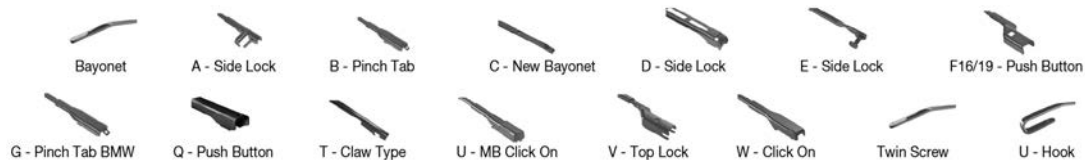

WIPER ARM TYPE		STANDARD	HYBRID	FLAT	REAR				
FIAT <i>Continued</i>											
128 (69-84) <i>Continued</i>											
	10/69-10/82	U-hook			DM-033	DM-033					DM-033
	03/72-02/81	U-hook			DM-033	DM-033					DM-033
128 (83-91)											
	03/83-09/91				DM-033	DM-033					DM-033
131 (74-84)											
	10/74-03/87	U-hook			DM-040	DM-040					DM-038
		U-hook			DM-040	DM-040					DM-038
	03/75-12/84	U-hook			DM-040	DM-040					DM-038
		U-hook			DM-040	DM-040					DM-038
132 (72-82)											
	04/72-12/82	U-hook			DM-040	DM-040					DM-038
		U-hook			DM-040	DM-040					DM-038
500 (312_)											
	09/13-	F19- push button								DF-005	
500 (C) (312) (07-)											
	07/07-	F19- push button								DF-005	
	09/09-	F19- push button								DF-005	
500e (C) (332) (20-)											
	10/20-									DF-005	
	10/20-									DF-005	
500L (351_, 352_)											
	09/13-	F19- push button								DF-041	
		F19- push button								DF-214	
500L (12-)											
	09/12-	F19- push button								DF-041	
		F19- push button								DF-214	
500X (14-)											
	09/14-	F19- push button								DF-041	
		F19- push button								DF-214	
ALBEA / SIENA (96-11)											
	04/96-12/12	U-hook		DMS-555	DM-555	DM-545	DUR-055L	DUR-045L	DFR-006	DFR-002	
		U-hook		DMS-555	DM-555	DM-545	DUR-055R	DUR-045R			
ARGENTA (78-86)											
	06/78-07/86	U-hook			DM-040	DM-040	DU-040L	DU-040L			
		U-hook			DM-040	DM-040	DU-040R	DU-040R			
BARCETTA (95-05)											
	04/95-05/05	U-hook			DM-048	DM-048	DUR-048L	DUR-048L			
		U-hook			DM-048	DM-048	DUR-048R	DUR-048R			
BRAVA (182_)											
	08/99-03/00	U-hook			DM-055	DM-048	DUR-055L	DUR-048L			
		U-hook			DM-055	DM-048	DUR-055R	DUR-048R			
BRAVA (95-02)											
	10/95-12/02	U-hook			DM-055	DM-048	DUR-055L	DUR-048L			
		U-hook			DM-055	DM-048	DUR-055R	DUR-048R			
BRAVO I (95-01)											
	10/95-10/01	U-hook			DM-055	DM-048	DUR-055L	DUR-048L			
		U-hook			DM-055	DM-048	DUR-055R	DUR-048R			
BRAVO II (198_)											
	06/11-12/16	F19- push button								DF-030	
		F19- push button								DF-255	
BRAVO II (06-14)											
	11/06-12/14	F19- push button								DF-030	
		F19- push button								DF-255	
CINQUECENTO (91-99)											
	07/91-07/99	U-hook		DMS-548	DM-048		DUR-048L	DUR-048L			
		U-hook		DMS-548	DM-048		DUR-048R	DUR-048R			
COUPE (93-00)											
	11/93-08/00	U-hook			DM-053	DM-048	DUR-053L	DUR-048L