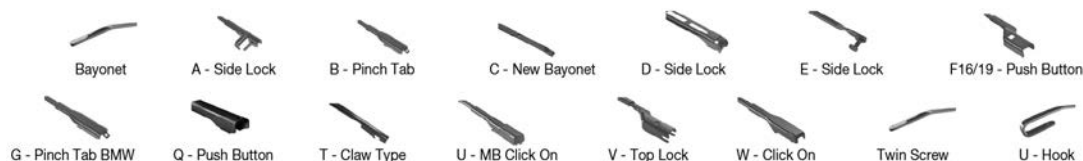

Car Model	Wiper Arm Type	Wiper Arm Type Icon	STANDARD		HYBRID		FLAT		REAR	
			Left Hand Drive	Right Hand Drive	Left Hand Drive	Right Hand Drive	Left Hand Drive	Right Hand Drive	Left Hand Drive	Right Hand Drive
SKODA Continued										
SUPERB II (3T) (08-15)										
03/08-05/15	F19- push button								DF-030	DF-317
	F19- push button								DF-255	DF-317
10/09-05/15	F19- push button								DF-030	DF-317
	F19- push button								DF-255	DF-317
SUPERB III (3V) (15-)										
03/15-	F16- push button								DF-016	
03/15-	F16- push button								DF-016	
YETI (5L) (09-17)										
05/09-12/17	F19- push button								DF-002	DF-310
	F19- push button								DF-230	DF-310
SMART										
CABRIO (450) (00-04)										
03/00-01/04	U-hook			DM-053	DM-053	DUR-053L	DUR-053L			
	U-hook			DM-053	DM-053	DUR-050R	DUR-050R			
CITY-Coupe (450) (98-04)										
07/98-01/04	U-hook			DM-053	DM-053	DUR-053L	DUR-053L			
	U-hook			DM-053	DM-053	DUR-050R	DUR-050R			
FORFOUR I (454) (04-06)										
01/04-06/06	U-hook		DMS-565	DM-565	DM-045	DUR-065L	DUR-045L			
	U-hook		DMS-565	DM-565	DM-045	DUR-065R	DUR-045R			
FORFOUR II (453) (14-)										
07/14-	C- new bayonet								DF-409	
	C- new bayonet								DF-206	
FORTWO (450) (04-07)										
01/04-01/07	U-hook			DM-053	DM-053					
	U-hook			DM-053	DM-053					
01/04-02/07	U-hook			DM-053	DM-053					
	U-hook			DM-053	DM-053					
FORTWO (451) (07-)										
01/07-10/14	B- pinch tab								DF-119	
01/07-10/14	B- pinch tab								DF-119	
FORTWO (453) (14-)										
07/14-	C- new bayonet								DF-409	
	C- new bayonet								DF-206	
09/15-	C- new bayonet								DF-409	
	C- new bayonet								DF-206	
FORTWO Coupe (450)										
09/04-02/07	U-hook			DM-053	DM-053					
	U-hook			DM-053	DM-053					
FORTWO Coupe (451)										
09/10-12/12	B- pinch tab								DF-119	
ROADSTER (452) (03-05)										
04/03-11/05	U-hook		DMS-550	DM-050	DM-045	DUR-050L	DUR-045L			
04/03-11/05	U-hook		DMS-550	DM-050	DM-045	DUR-050L	DUR-045L			
04/03-11/05	U-hook		DMS-550	DM-050	DM-045	DUR-050R	DUR-045R			
04/03-11/05	U-hook		DMS-550	DM-050	DM-045	DUR-050R	DUR-045R			
SSANGYONG										
ACTYON I (05-)										
11/05-	U-hook		DMS-553	DM-553	DM-548	DUR-053L	DUR-048L		DM-050	DUR-050L
	U-hook		DMS-553	DM-553	DM-548	DUR-050R	DUR-048R		DM-050	DUR-050R
ACTYON II (12-)										
08/12-	U-hook		DMS-553	DM-553	DM-548	DUR-053L	DUR-048L			
	U-hook		DMS-553	DM-553	DM-548	DUR-050R	DUR-048R			
ACTYON Sports I (07-)										
04/07-	U-hook		DMS-553	DM-553	DM-548	DUR-053L	DUR-048L			
	U-hook		DMS-553	DM-553	DM-548	DUR-050R	DUR-048R			
ACTYON Sports II (12-)										
01/12-	U-hook		DMS-553	DM-553	DM-548	DUR-053L	DUR-048L			
	U-hook		DMS-553	DM-553	DM-548	DUR-050R	DUR-048R