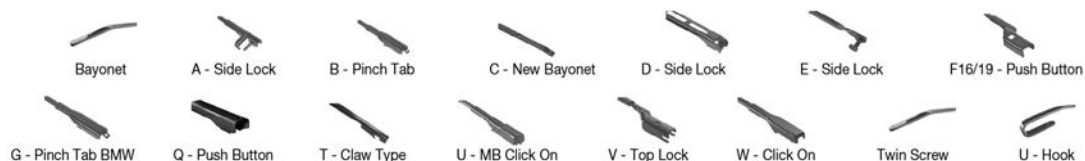

WIPER ARM TYPE		STANDARD	HYBRID	FLAT	REAR						
ALPINA <i>Continued</i>													
B3 (E90, E91) (07-12) <i>Continued</i>													
	09/07-05/13	B- pinch tab											DF-011
	09/07-05/13	B- pinch tab											DF-011
B3 (E92, E93) (09-14)													
	09/07-05/13	B- pinch tab											DF-069
	09/07-12/13	B- pinch tab											DF-069
B3 (F30, F31) (13-19)													
	03/13-08/18	B- pinch tab											DF-011
	03/13-06/19	B- pinch tab											DF-011
B4 (F32, F33) (14-)													
	03/14-	B- pinch tab											DF-403
	03/14-	B- pinch tab											DF-403
	03/14-	B- pinch tab											DF-201
	03/14-	B- pinch tab											DF-201
B5 (E60, E61) (05-10)													
	03/05-09/10	G- pinch tab BMW											DF-129
	03/05-09/10	G- pinch tab BMW											DF-129
B5 (F10, F11) (10-16)													
	09/10-12/16	A- side lock											DF-108
	09/10-12/16	A- side lock											DF-108
B6 (E21) (78-83)													
	03/78-03/83	U-hook			DM-045			DUR-045L	DUR-045L				
		U-hook			DM-045			DUR-045R	DUR-045R				
B6 (E30) (83-90)													
	11/83-12/90	U-hook			DM-050	DM-050		DUR-050L	DUR-050L				
		U-hook			DM-050	DM-050		DUR-050R	DUR-050R				
B6 (E36) (92-93)													
	03/92-07/93	U-hook		DMS-553	DM-553	DMC-550		DUR-053L	DUR-050L	DFR-005	DFR-004		
		U-hook		DMS-553	DM-553	DMC-550		DUR-050R	DUR-050R				
B6 (F12, F13) (11-18)													
	09/11-03/16	A- side lock											DF-155
	09/11-03/16	A- side lock											DF-155
B6 (F06) (14-18)													
	04/14-03/16	A- side lock											DF-155
B7 (E24) (78-88)													
	12/78-06/88	U-hook			DM-045			DUR-045L	DUR-045L				
		U-hook			DM-045			DUR-045R	DUR-045R				
B7 (E28) (84-87)													
	04/84-12/87	U-hook			DM-045	DM-045		DUR-045L	DUR-045L				
		U-hook			DM-045	DM-045		DUR-045R	DUR-045R				
B8 (E36) (95-98)													
	01/95-03/96	U-hook		DMS-555	DM-555	DMC-550		DUR-055L	DUR-050L	DFR-005	DFR-004		
	01/95-03/96	U-hook		DMS-555	DM-555	DMC-550		DUR-055L	DUR-050L	DFR-005	DFR-004		
	01/95-03/96	U-hook		DMS-555	DM-555	DMC-550		DUR-055R	DUR-050R				
	01/95-03/96	U-hook		DMS-555	DM-555	DMC-550		DUR-055R	DUR-050R				
	01/95-03/98	U-hook		DMS-553	DM-553	DMC-550		DUR-053L	DUR-050L	DFR-005	DFR-004	DM-038	DU-035L
	01/95-03/98	U-hook		DMS-553	DM-553	DMC-550		DUR-053L	DUR-050L	DFR-005	DFR-004		
	01/95-03/98	U-hook		DMS-553	DM-553	DMC-550		DUR-050R	DUR-050R			DM-038	DU-035R
	01/95-03/98	U-hook		DMS-553	DM-553	DMC-550		DUR-050R	DUR-050R				
	03/96-03/98	U-hook		DMS-553	DM-553	DMC-550		DUR-053L	DUR-050L	DFR-005	DFR-004		
	03/96-11/98	U-hook		DMS-553	DM-553	DMC-550		DUR-053L	DUR-050L	DFR-005	DFR-004		
		U-hook		DMS-553	DM-553	DMC-550		DUR-050R	DUR-050R				
B9 (E28) (81-85)													
	11/81-12/85	U-hook			DM-045	DM-045		DUR-045L	DUR-045L				
		U-hook			DM-045	DM-045		DUR-045R	DUR-045R				
B9 (E24) (82-85)													
	07/82-12/85	U-hook			DM-045			DUR-045L	DUR-045L				
		U-hook			DM-045			DUR-045R	DUR-045R