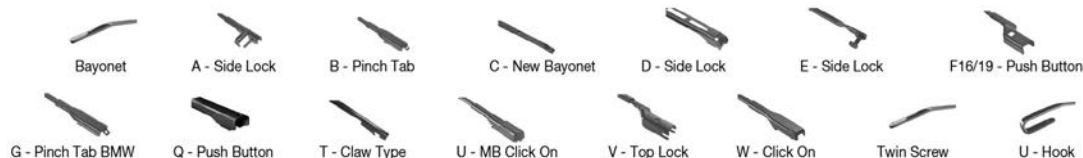

WIPER ARM TYPE	STANDARD		HYBRID		FLAT		REAR	
LANCER Evo I (92-93)										
	07/91-12/96	U-hook			DM-050	DM-043	DUR-050L	DUR-043L		
		U-hook			DM-050	DM-043	DUR-050R	DUR-043R		
LANCER Evo II (94-95)										
	01/94-07/95	U-hook			DM-050	DM-043	DUR-050L	DUR-043L		
		U-hook			DM-050	DM-043	DUR-050R	DUR-043R		
LANCER Evo III (95-96)										
	08/95-07/96	U-hook			DM-050	DM-043	DUR-050L	DUR-043L		
		U-hook			DM-050	DM-043	DUR-050R	DUR-043R		
LANCER Evo IV (96-97)										
	05/88-12/97	U-hook		DMS-550	DM-050	DM-045	DUR-050L	DUR-045L		
		U-hook		DMS-550	DM-050	DM-045	DUR-050R	DUR-045R		
LANCER Evo IX (05-07)										
	01/05-10/08	U-hook		DMS-560	DM-560	DM-045	DUR-060L	DUR-045L	DFR-009	DFR-001
		U-hook		DMS-560	DM-560	DM-045	DUR-060R	DUR-045R		
LANCER Evo V (98)										
	01/98-12/98	U-hook			DM-053	DM-048	DUR-053L	DUR-048L		
		U-hook			DM-053	DM-048	DUR-050R	DUR-048R		
LANCER Evo VI (99-01)										
	01/99-02/01	U-hook			DM-053	DM-048	DUR-053L	DUR-048L		
		U-hook			DM-053	DM-048	DUR-050R	DUR-048R		
LANCER Evo VII (01-03)										
	01/01-01/03	U-hook		DMS-560	DM-560	DM-045	DUR-060L	DUR-045L	DFR-009	DFR-001
		U-hook		DMS-560	DM-560	DM-045	DUR-060R	DUR-045R		
LANCER Evo VIII (03-05)										
	04/03-08/06	U-hook		DMS-560	DM-560	DM-045	DUR-060L	DUR-045L	DFR-009	DFR-001
		U-hook		DMS-560	DM-560	DM-045	DUR-060R	DUR-045R		
LANCER Evo X (07-15)										
	03/07-	U-hook		DMS-560	DM-560	DM-043	DUR-060L	DUR-043L	DFR-009	DFR-001
		U-hook				DM-045		DUR-045L		
		U-hook		DMS-560	DM-560	DM-043	DUR-060R	DUR-043R		
		U-hook				DM-045		DUR-045R		
LANCER III (83-92)										
	11/83-04/88	Twin screw (side)			DR-250	DR-245				
		Twin screw (side)			DR-350	DR-345				
	09/85-06/92	Twin screw (side)			DR-250	DR-245				DR-235
		Twin screw (side)			DR-350	DR-345				DR-235
LANCER IV (88-94)										
	04/88-09/92	U-hook		DMS-550	DM-050	DM-045	DUR-050L	DUR-045L		
		U-hook		DMS-550	DM-050	DM-045	DUR-050R	DUR-045R		
	04/88-05/94	U-hook		DMS-550	DM-050	DM-045	DUR-050L	DUR-045L		DR-245
		U-hook		DMS-550	DM-050	DM-045	DUR-050R	DUR-045R		DR-345
LANCER V (91-03)										
	06/92-12/96	U-hook			DM-050	DM-043	DUR-050L	DUR-043L		
		U-hook			DM-050	DM-043	DUR-050R	DUR-043R		
	12/92-10/03	U-hook			DM-050	DM-043	DUR-050L	DUR-043L		DM-040 DU-040L
		U-hook			DM-050	DM-043	DUR-050R	DUR-043R		DM-040 DU-040R
LANCER VI (95-03)										
	09/95-08/03	U-hook			DM-053	DM-048	DUR-053L	DUR-048L		
		U-hook			DM-053	DM-048	DUR-050R	DUR-048R		
LANCER VII (CS_A, CT_A)										
	06/00-12/07	U-hook		DMS-560	DM-560	DM-045	DUR-060L	DUR-045L	DFR-009	DFR-001
		U-hook		DMS-560	DM-560	DM-045	DUR-060R	DUR-045R		
LANCER VII (03-13)										
	09/03-10/08	U-hook		DMS-560	DM-560	DM-045	DUR-060L	DUR-045L		
		U-hook		DMS-560	DM-560	DM-045	DUR-060R	DUR-045R		
	09/03-12/13	U-hook		DMS-560	DM-560	DM-045	DUR-060L	DUR-045L	DFR-009	DFR-001
		U-hook		DMS-560	DM-560	DM-045	DUR-060R	DUR-045R		
LANCER VIII (07-)										
	04/07-	U-hook		DMS-560	DM-560	DM-043	DUR-060L	DUR-043L	DFR-009	DFR-001
		U-hook				DM-045		DUR-045L