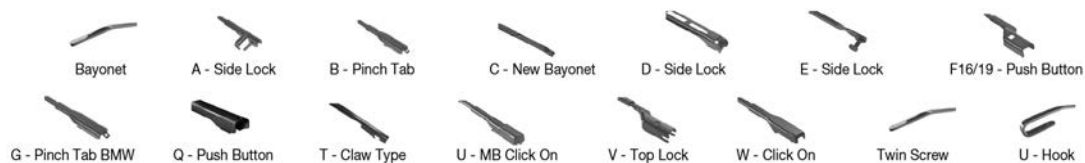

WIPER ARM TYPE		STANDARD	HYBRID	FLAT	REAR					
				+								
				Spoiler								
AUDI Continued												
Q5 (FYB, FYG)												
	02/21-	F16- push button									DF-076	
Q5 (8R) (08-17)												
	11/08-05/17	F16- push button									DF-007 DF-314	
		F16- push button									DF-260 DF-314	
Q5 (FY) (16-)												
	06/16-02/17	F16- push button									DF-007	
		F16- push button									DF-260	
	02/17-	F16- push button									DF-076	
	07/17-11/20										DF-076	
Q7 (4MB, 4MG)												
	07/19-	F16- push button									DF-078	
Q7 (4L) (06-15)												
	03/06-08/15	B- pinch tab									DF-040	
Q7 (4M) (15-)												
	01/15-	F16- push button									DF-078	
Q8 (4M) (18-)												
	02/18-	F16- push button									DF-076	
QUATTRO (85) (80-91)												
	07/80-07/91	U-hook		DMS-553	DM-553	DM-553	DUR-053L	DUR-053L			DM-053 DUR-053L	
		U-hook		DMS-553	DM-553	DM-553	DUR-050R	DUR-050R			DM-053 DUR-050L	
TT (8N3)												
	09/99-09/03	U-hook		DMS-553	DM-553	DM-653	DUR-053L	DUR-053L	DFR-005	DFR-005		
		U-hook		DMS-553	DM-553	DM-653	DUR-050R	DUR-050R				
TT (8N) (98-06)												
	10/98-09/03	U-hook		DMS-553	DM-553	DM-653	DUR-053L	DUR-053L	DFR-005	DFR-005		
		U-hook		DMS-553	DM-553	DM-653	DUR-050R	DUR-050R				
	10/99-09/03	U-hook		DMS-553	DM-553	DM-653	DUR-053L	DUR-053L	DFR-005	DFR-005		
		U-hook		DMS-553	DM-553	DM-653	DUR-050R	DUR-050R				
TT (8J) (06-14)												
	08/06-06/14	B- pinch tab									DF-402	
		B- pinch tab										DF-200
	03/07-06/14	B- pinch tab									DF-402	
		B- pinch tab										DF-200
TT (FV) (14-)												
	07/14-	F16- push button									DF-410	
		F16- push button										DF-207
	11/14-	F16- push button									DF-410	
		F16- push button										DF-207
V8 (44, 4C) (88-94)												
	10/88-02/94	U-hook		DMS-553	DM-553	DM-553	DUR-053L	DUR-053L				
		U-hook		DMS-553	DM-553	DM-553	DUR-050R	DUR-050R				
AUSTIN												
METRO (80-90)												
	10/80-04/90	U-hook			DM-040	DM-040	DU-040L	DU-040L				
		U-hook			DM-040	DM-040	DU-040R	DU-040R				
BEDFORD												
ASTRA VAN (82-91)												
	07/82-08/84	U-hook			DM-045	DM-045	DUR-045L	DUR-045L			DM-040 DU-040L	
		U-hook			DM-045	DM-045	DUR-045R	DUR-045R			DM-040 DU-040R	
	09/84-08/91	U-hook			DM-045	DM-045	DUR-045L	DUR-045L			DM-033	
		U-hook			DM-045	DM-045	DUR-045R	DUR-045R			DM-033	
ASTRAMAX (85-90)												
	09/85-06/90	U-hook			DM-045	DM-045	DUR-045L	DUR-045L			DM-033	
		U-hook			DM-045	DM-045	DUR-045R	DUR-045R			DM-033	
BENTLEY												
ARNAGE Coupe (05-)												
	09/05-	U-hook		DMS-560		DMS-560