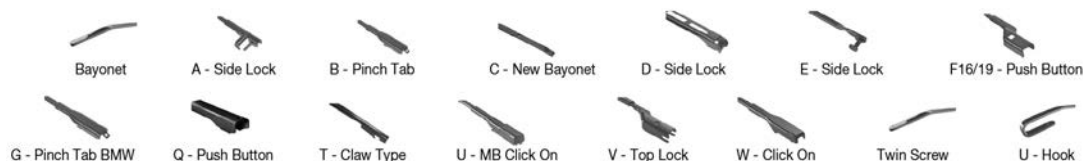

WIPER ARM TYPE	STANDARD		HYBRID		FLAT		REAR		
JAGUAR <i>Continued</i>											
S-TYPE II (X200)											
	09/99-12/07	U-hook			DM-555						
		U-hook			DM-555						
XE (15-)											
	03/15-	F19- push button							DF-423		
		F19- push button							DF-212		
XF (08-15)											
	03/08-04/15	B- pinch tab							DF-094		
	09/12-12/15	B- pinch tab							DF-094		
XF (15-)											
	05/15-	F19- push button							DF-423		
		F19- push button							DF-212		
XJ (68-93)											
	09/68-02/93	U-hook			DM-040	DM-040	DU-040L	DU-040L			
		U-hook			DM-040	DM-040	DU-040R	DU-040R			
XJ (86-94)											
	10/86-11/94	U-hook			DM-553						
		U-hook			DM-553						
	09/89-02/93	U-hook			DM-040	DM-040	DU-040L	DU-040L			
		U-hook			DM-040	DM-040	DU-040R	DU-040R			
XJ (94-97)											
	09/94-09/97	U-hook			DM-553						
		U-hook			DM-553						
XJ (97-03)											
	09/96-06/03	U-hook			DM-553						
		U-hook			DM-553						
XK 8 (96-05)											
	03/96-07/05	U-hook			DM-553	DM-553					
		U-hook			DM-553	DM-553					
	03/96-12/06	U-hook			DM-553	DM-553					
		U-hook			DM-553	DM-553					
XK (06-14)											
	03/06-07/14	U-hook							DFR-006	DFR-005	
	03/06-07/14	U-hook							DFR-006	DFR-005	
X-TYPE (01-09)											
	06/01-11/09	U-hook		DMS-555	DM-555	DM-548	DUR-055L	DUR-048L	DFR-006	DFR-003	
		U-hook		DMS-555	DM-555	DM-548	DUR-055R	DUR-048R			
	11/03-12/09	U-hook		DMS-555	DM-555	DM-548	DUR-055L	DUR-048L	DFR-006	DFR-003	
		U-hook		DMS-555	DM-555	DM-548	DUR-055R	DUR-048R			
JEEP											
CHEROKEE (KJ)											
	09/04-12/06	U-hook		DMS-548	DM-048	DM-048	DUR-048L	DUR-048L			DM-030
		U-hook		DMS-548	DM-048	DM-048	DUR-048R	DUR-048R			DM-030
CHEROKEE (KL)											
	04/15-	U-hook					DUR-065L	DUR-045L			
		U-hook					DUR-065R	DUR-045R			
CHEROKEE / LIBERTY (KJ) (01-08)											
	09/01-01/08	U-hook		DMS-548	DM-048	DM-048	DUR-048L	DUR-048L			DM-030
		U-hook		DMS-548	DM-048	DM-048	DUR-048R	DUR-048R			DM-030
CHEROKEE / LIBERTY (KK) (08-)											
	01/08-	U-hook		DMS-548	DM-048	DM-048	DUR-048L	DUR-048L			
		U-hook		DMS-548	DM-048	DM-048	DUR-048R	DUR-048R			
CHEROKEE (XJ) (83-01)											
	10/83-09/86	U-hook			DM-045	DM-045	DUR-045L	DUR-045L			DM-033
		U-hook			DM-045	DM-045	DUR-045R	DUR-045R			DM-033
CHEROKEE (XJ) (84-01)											
	10/84-09/01	U-hook			DM-045	DM-045	DUR-045L	DUR-045L			DM-033
		U-hook			DM-045	DM-045	DUR-045R	DUR-045R			DM-033
CHEROKEE (KL) (13-)											
	11/13-	U-hook					DUR-065L	DUR-045L