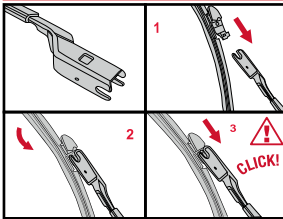

Fitting W

Spazzole Hybrid

<p>How to detach the old blade</p> <ol style="list-style-type: none"> Pull up <p>How to attach the new blade</p> <ol style="list-style-type: none"> Pull up LUCKY! Push down 	<p>Place the wiper arm over the picture to determine the size</p> <p>7 mm</p> <p>9x3=>No need to change clip (Go to "How to install blade")</p> <p>11 mm</p> <p>9x4=>Change to attached adaptor (Go to "How to change clip")</p>	<p>How to change the clip</p> <ol style="list-style-type: none"> 9x4 Clip. First check if the clip is inside the package. Holder, Clip. Push here (both sides). Pull the holder upward and pinch the clip tip with your thumb and forefinger. Lift up the holder while pushing the tip from both sides to avoid the holder releasing from the clip. Next, pull up the holder. Blade without clip. Gutter, Opening for rivet, Guide pin. Insert the guide pins inside the blade into the gutter of the clip. Push down the clip on the rivet of the blade until you can hear a "click" sound. Please follow this instruction to avoid clip damage. 	<p>How to install the blade</p> <ol style="list-style-type: none"> Lift up the holder portion. Insert the arm in the clip while pushing the wiper rubber. Then rotate the blade. Pull up the blade to fit into the arm. Push holder until "click" sound. Check if the blade is installed properly.
---	---	--	---