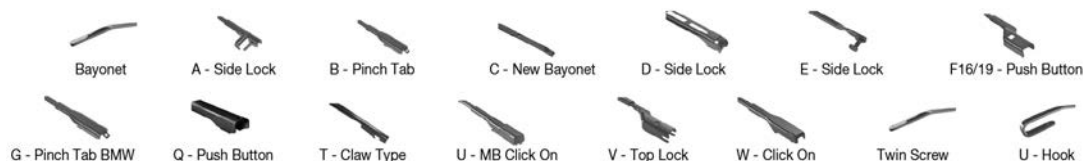

MAZDA	WIPER ARM TYPE	WIPER ARM TYPE	STANDARD		HYBRID		FLAT		REAR		
			U-hook	U-hook	U-hook	U-hook	U-hook	U-hook	U-hook	U-hook	
MAZDA Continued											
323 III (85-95) Continued											
01/86-10/95	U-hook		DMS-553	DM-053		DUR-053L	DUR-045L			DM-035	DU-035L
	U-hook		DMS-553	DM-053		DUR-050R	DUR-045R			DM-035	DU-035R
323 P V (96-98)											
10/96-09/98	U-hook		DMS-553	DM-053		DUR-053L	DUR-045L				
	U-hook		DMS-553	DM-053		DUR-050R	DUR-045R				
323 S IV (89-94)											
06/89-10/96	U-hook		DMS-553	DM-053		DUR-053L	DUR-045L			DM-040	DU-040L
	U-hook		DMS-553	DM-053		DUR-050R	DUR-045R			DM-040	DU-040R
323 S V (94-98)											
05/94-12/98	U-hook		DMS-553	DM-053	DM-048						
	U-hook		DMS-553	DM-053	DM-048						
323 S VI (98-04)											
05/98-05/04	U-hook		DMS-553	DM-053	DM-048	DUR-053L	DUR-045L				
	U-hook						DUR-048L				
	U-hook		DMS-553	DM-053	DM-048	DUR-050R	DUR-045R				
	U-hook						DUR-048R				
626 II (82-87)											
11/82-01/90	U-hook			DM-045	DM-045	DUR-045L	DUR-045L				
	U-hook			DM-045	DM-045	DUR-045R	DUR-045R				
03/83-10/87	U-hook			DM-045	DM-045	DUR-045L	DUR-045L			DM-045	DUR-045L
	U-hook			DM-045	DM-045	DUR-045R	DUR-045R			DM-045	DUR-045R
626 III (GD)											
01/89-05/92	U-hook			DM-048	DM-048	DUR-048L	DUR-048L				
	U-hook			DM-048	DM-048	DUR-048R	DUR-048R				
626 III (87-97)											
06/87-12/91	U-hook			DM-048	DM-048	DUR-048L	DUR-048L			DM-055	DUR-055L
	U-hook			DM-048	DM-048	DUR-048R	DUR-048R			DM-055	DUR-055R
06/87-05/92	U-hook			DM-048	DM-048	DUR-048L	DUR-048L			DM-055	DUR-055L
06/87-05/92	U-hook			DM-048	DM-048	DUR-048L	DUR-048L				
06/87-05/92	U-hook			DM-048	DM-048	DUR-048R	DUR-048R			DM-055	DUR-055R
06/87-05/92	U-hook			DM-048	DM-048	DUR-048R	DUR-048R				
09/87-09/97	U-hook			DM-048	DM-048	DUR-048L	DUR-048L			DM-040	DU-040L
	U-hook			DM-048	DM-048	DUR-048R	DUR-048R			DM-040	DU-040R
626 IV (GE)											
08/91-12/95	U-hook			DM-053	DM-048	DUR-053L	DUR-048L				
	U-hook			DM-053	DM-048	DUR-050R	DUR-048R				
626 IV (91-97)											
08/91-04/97	U-hook			DM-053	DM-048	DUR-053L	DUR-048L			DR-355	
	U-hook			DM-053	DM-048	DUR-050R	DUR-048R			DR-355	
08/91-06/97	U-hook			DM-053	DM-048	DUR-053L	DUR-048L				
	U-hook			DM-053	DM-048	DUR-050R	DUR-048R				
626 IV Hatchback (GE)											
08/91-12/94	U-hook			DM-053	DM-048	DUR-053L	DUR-048L			DR-355	
	U-hook			DM-053	DM-048	DUR-050R	DUR-048R			DR-355	
626 V (97-02)											
05/97-10/02	U-hook			DM-053	DM-048	DUR-053L	DUR-048L			DM-053	DUR-053L
	U-hook			DM-053	DM-048	DUR-053L	DUR-048L				
05/97-10/02	U-hook			DM-053	DM-048	DUR-050R	DUR-048R			DM-053	DUR-050R
05/97-10/02	U-hook			DM-053	DM-048	DUR-050R	DUR-048R				
02/98-10/02	U-hook			DM-053	DM-048	DUR-053L	DUR-048L			DM-033	
	U-hook			DM-053	DM-048	DUR-050R	DUR-048R			DM-033	
929 II (82-87)											
05/82-07/87	U-hook			DM-045	DM-045	DUR-045L	DUR-045L				
05/82-07/87	U-hook			DM-045	DM-045	DUR-045L	DUR-045L				
05/82-07/87	U-hook			DM-045	DM-045	DUR-045R	DUR-045R				
05/82-07/87	U-hook			DM-045	DM-045	DUR-045R	DUR-045R				
929 III (HC)											
05/87-12/89	U-hook			DM-050	DM-050	DUR-050L	DUR-050L				
	U-hook			DM-050	DM-050	DUR-050R	DUR-050R