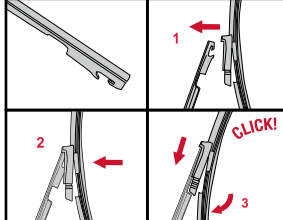

Wiper Blades

Istruzioni di installazione

I

Spazzole Flat

SPAZZOLE FLAT: SOSTITUZIONE OE

SPAZZOLE FLAT: INSTALLAZIONE POSTERIORE

Fitting A

Fitting B

Fitting C

Fitting D

Fitting E

Fitting F

Fitting T

Fitting U

Fitting V

Fitting W