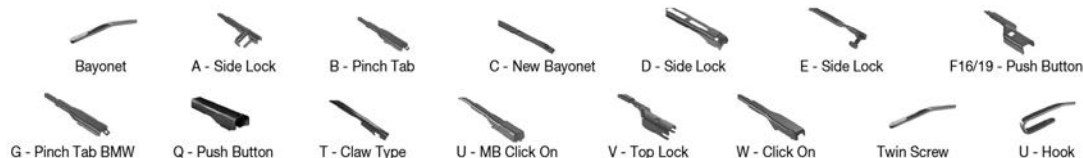

WIPER ARM TYPE		STANDARD	HYBRID	FLAT	REAR					
LEXUS <i>Continued</i>												
IS III (13-)												
	04/13-	U-hook						DUR-060L	DUR-045L			
		U-hook						DUR-060R	DUR-045R			
LFA (10-12)												
	12/10-11/12	U-hook						DUR-060L				
		U-hook						DUR-060R				
LS (_F4_)												
	09/12-	U-hook						DUR-060L	DUR-043L			
		U-hook						DUR-060R	DUR-043R			
LS (89-94)												
	12/89-12/95	U-hook			DM-055	DM-040		DUR-055L	DU-040L			
		U-hook			DM-055	DM-040		DUR-055R	DU-040R			
LS (94-00)												
	12/94-12/00	U-hook			DM-055	DM-040		DUR-055L	DU-040L			
		U-hook			DM-055	DM-040		DUR-055R	DU-040R			
LS (00-06)												
	08/00-08/06	U-hook			DM-560	DM-040			DU-040L			
		U-hook			DM-560	DM-040			DU-040R			
LS (06-17)												
	04/06-	U-hook						DUR-060L	DUR-043L			
		U-hook						DUR-060R	DUR-043R			
LX (07-)												
	08/07-	U-hook						DUR-060L	DUR-055L		DRB-030	
		U-hook						DUR-060R	DUR-055R		DRB-030	
NX (14-)												
	07/14-	V - top lock								DF-080	DRB-030	
		V - top lock									DRB-030	
RC (14-)												
	08/14-	U-hook						DUR-060L	DUR-045L			
		U-hook						DUR-060R	DUR-045R			
RX (_U3_)												
	09/05-12/08	U-hook		DMS-565	DM-565	DM-555					DRB-035	
		U-hook		DMS-565	DM-565	DM-555						DRB-035
RX (98-03)												
	01/98-05/03	U-hook		DMS-560	DM-560	DM-553						
		U-hook		DMS-560	DM-560	DM-553						
RX (03-08)												
	04/03-12/08	U-hook		DMS-565	DM-565	DM-555					DRB-035	
		U-hook		DMS-565	DM-565	DM-555					DRB-035	
RX (08-15)												
	12/08-10/15	U-hook						DUR-065L	DUR-055L			
		U-hook						DUR-065R	DUR-055R			
RX (15-)												
	10/15-	F19- push button								DF-037	DRB-040	
		F19- push button									DRB-040	
SC (01-10)												
	01/01-07/10	U-hook			DM-560	DMC-550						
		U-hook			DM-560	DMC-550						
LINCOLN												
CONTINENTAL (93-02)												
	01/93-12/02	U-hook			DM-560	DM-550						
		U-hook			DM-560	DM-550						
NAVIGATOR (97-02)												
	05/97-12/02	U-hook			DM-555	DM-555						
		U-hook			DM-555	DM-555						
LOTUS												
ELAN (89-95)												
	09/89-11/95	U-hook			DM-055	DM-055		DUR-055L	DUR-055L			
		U-hook			DM-055	DM-055		DUR-055R	DUR-055R