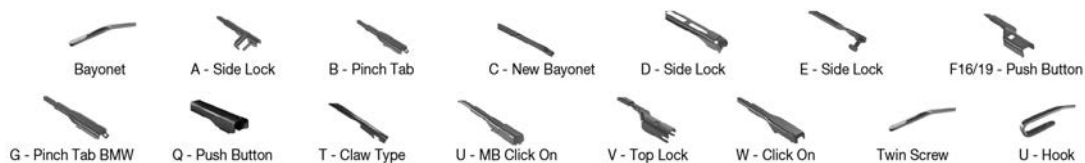

WIPER ARM TYPE			STANDARD	HYBRID	FLAT	REAR		
BENTLEY <i>Continued</i>										
ARNAGE I (98-09)										
	03/98-12/13	U-hook			DMS-560	DMS-560				
BENTAYGA (15-)										
	10/15-	F16- push button						DF-078		
BMW										
1 (E81, E87) (03-12)										
	06/04-09/12	B- pinch tab						DF-034	DF-319	
		B- pinch tab							DF-319	
1 (F20, F21) (10-)										
	07/11-	B- pinch tab						DF-006	DRA-030	
		B- pinch tab							DRA-030	
1 Coupe/Convertible (E82, E88) (07-13)										
	09/07-10/13	B- pinch tab						DF-034		
	12/07-12/13	B- pinch tab						DF-034		
2 Active Tourer (F45) (14-)										
	11/13-	F19- push button							DRA-030	
	07/14-	F19- push button						DF-419		
		F19- push button						DF-215		
	11/15-	F19- push button						DF-039		
	03/18-	F19- push button						DF-039	DRA-030	
		F19- push button							DRA-030	
2 Coupe/Convertible (F22, F23) (13-)										
	10/12-	B- pinch tab						DF-006		
	03/14-	B- pinch tab						DF-006		
2 Gran Tourer (F46) (15-)										
	07/14-	F19- push button						DF-039		
		F19- push button						DF-419		
		F19- push button						DF-215		
3 (E90)										
	12/04-09/07							DF-124	DF-319	
3 (F30, F80)										
	03/12-10/18	B- pinch tab						DF-011		
		B- pinch tab						DF-240		
		B- pinch tab						DF-240		
3 (G20, G21) (18-)										
	11/18-	B- pinch tab						DF-011		
		B- pinch tab						DF-240		
	07/19-	B- pinch tab						DF-011		
	07/19-	B- pinch tab						DF-011		
	07/19-	B- pinch tab						DF-240		
	07/19-	B- pinch tab						DF-240		
3 (E21) (75-84)										
	06/75-03/84	U-hook			DM-045		DUR-045L	DUR-045L		
		U-hook			DM-045		DUR-045R	DUR-045R		
3 (E30) (82-94)										
	09/82-01/92	U-hook		DMS-550	DM-550	DMS-550	DUR-050L	DUR-050L		
		U-hook				DMC-550				
		U-hook		DMS-550	DM-550	DMS-550	DUR-050R	DUR-050R		
		U-hook				DMC-550				
	09/82-11/93	U-hook			DM-050	DM-050	DUR-050L	DUR-050L		
		U-hook			DM-050	DM-050	DUR-050R	DUR-050R		
	07/87-06/94	U-hook		DMS-550	DM-550	DMS-550	DUR-050L	DUR-050L		
		U-hook				DMC-550				
		U-hook		DMS-550	DM-550	DMS-550	DUR-050R	DUR-050R		
		U-hook				DMC-550				
3 (E36) (90-00)										
	09/90-11/98	U-hook		DMS-553	DM-553	DMC-550	DUR-053L	DUR-050L	DFR-005	DFR-004
		U-hook		DMS-553	DM-553	DMC-550	DUR-050R	DUR-050R		
	10/91-04/99	U-hook		DMS-553	DM-553	DMC-550	DUR-053L	DUR-050L	DFR-005	DFR-004
		U-hook		DMS-553	DM-553	DMC-550	DUR-050R	DUR-050R