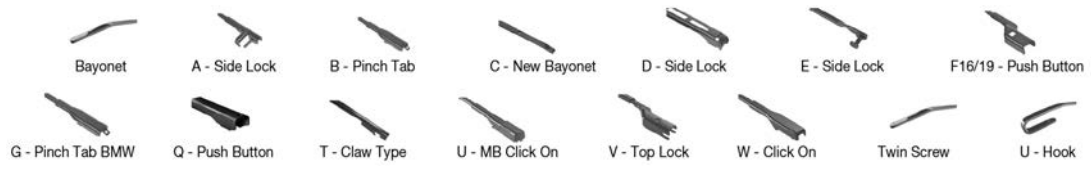

Wiper Blades

Application Tables – Left Hand Drive Right Hand Drive

Application Tables

		WIPER ARM TYPE		STANDARD	HYBRID	FLAT	REAR					
				+ Spoiler								
ISUZU Continued												
PICK UP (87-96)												
	10/87-08/96	U-hook			DM-045	DM-045	DUR-045L	DUR-045L				
		U-hook			DM-045	DM-045	DUR-045R	DUR-045R				
TROOPER I (83-91)												
	01/83-12/91	U-hook			DM-040	DM-040	DU-040L	DU-040L				DR-240
	01/83-12/91	U-hook			DM-040	DM-040	DU-040L	DU-040L				DR-240
	01/83-12/91	U-hook			DM-040	DM-040	DU-040R	DU-040R				DR-240
	01/83-12/91	U-hook			DM-040	DM-040	DU-040R	DU-040R				DR-240
TROOPER II (91-98)												
	08/91-07/98	U-hook			DM-050	DM-050	DUR-050L	DUR-050L				
	08/91-07/98	U-hook			DM-050	DM-050	DUR-050L	DUR-050L				
	08/91-07/98	U-hook			DM-050	DM-050	DUR-050R	DUR-050R				
	08/91-07/98	U-hook			DM-050	DM-050	DUR-050R	DUR-050R				
TROOPER III (98-04)												
	05/98-08/04	U-hook			DM-050	DM-050	DUR-050L	DUR-050L				
		U-hook			DM-050	DM-050	DUR-050R	DUR-050R				
	04/00-08/04	U-hook			DM-050	DM-050	DUR-050L	DUR-050L				
		U-hook			DM-050	DM-050	DUR-050R	DUR-050R				
IVECO												
DAILY II (89-99)												
	01/89-05/99	U-hook			DM-560	DM-560	DUR-060L	DUR-060L				
	01/89-05/99	U-hook			DM-560	DM-560	DUR-060L	DUR-060L				
	01/89-05/99	U-hook			DM-560	DM-560	DUR-060R	DUR-060R				
	01/89-05/99	U-hook			DM-560	DM-560	DUR-060R	DUR-060R				
	06/90-05/99	U-hook			DM-560	DM-560	DUR-060L	DUR-060L				
		U-hook			DM-560	DM-560	DUR-060R	DUR-060R				
	09/96-08/98	U-hook			DM-560	DM-560	DUR-060L	DUR-060L				
		U-hook			DM-560	DM-560	DUR-060R	DUR-060R				
DAILY II Bus												
	01/90-01/96	U-hook			DM-560	DM-560	DUR-060L	DUR-060L				
		U-hook			DM-560	DM-560	DUR-060R	DUR-060R				
DAILY II Van												
	01/90-07/07	U-hook			DM-560	DM-560	DUR-060L	DUR-060L				
		U-hook			DM-560	DM-560	DUR-060R	DUR-060R				
DAILY III (97-06)												
	06/00-05/07	U-hook			DM-560	DM-560	DUR-060L	DUR-060L				
		U-hook			DM-560	DM-560	DUR-060R	DUR-060R				
DAILY VI (14-)												
	03/14-	B- pinch tab									DF-405	
	03/14-	B- pinch tab									DF-405	
DAILY VI Platform/Chassis												
	03/14-	B- pinch tab									DF-405	
DAILY VI Van												
	01/18-	B- pinch tab									DF-405	
JAGUAR												
E-PACE (17-)												
	09/17-	V - top lock									DF-426	
		V - top lock									DF-221	
F-PACE (15-)												
	09/15-	F19- push button									DF-419	
		F19- push button									DF-215	
F-TYPE (12-)												
	10/12-	U-hook								DFR-006	DFR-005	
	10/13-	U-hook								DFR-006	DFR-005	
I-PACE (18-)												
	02/18-	F16- push button									DF-078	
S-TYPE (99-08)												
	01/99-12/08	U-hook			DM-555							
		U-hook			DM-555							