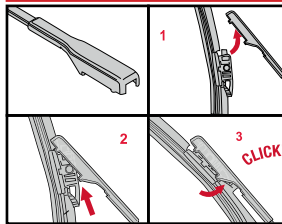

SE

Hybrid torkarblad

<p>How to detach the old blade</p> <ol style="list-style-type: none">   <p>How to attach the new blade</p> <ol style="list-style-type: none">    	<p>Place the wiper arm over the picture to determine the size</p>  <p>7 mm 9x3=>No need to change clip (Go to "How to install blade")</p> <p>11 mm 9x4=>Change to attached adaptor (Go to "How to change clip")</p>	<p>How to change the clip</p> <ol style="list-style-type: none">        	<p>How to install the blade</p> <ol style="list-style-type: none">    
---	---	--	--