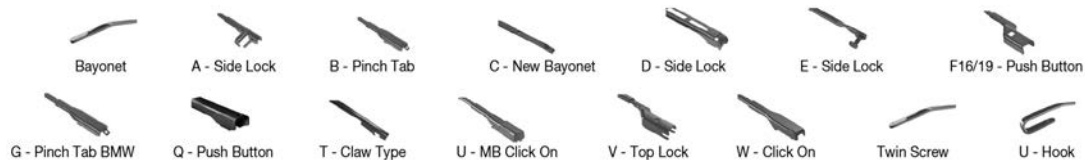

VW	Continued	WIPER ARM TYPE	STANDARD		HYBRID		FLAT		REAR			
			U-hook	DM-040	DM-040	DU-040R	DU-040R	DM-040	DU-040R			
GOLF I (17, 155) (74-93) Continued												
04/74-02/84		U-hook			DM-040	DM-040	DU-040R	DU-040R			DM-040	DU-040R
01/79-04/93		U-hook			DM-040	DM-040	DU-040L	DU-040L				
		U-hook			DM-040	DM-040	DU-040R	DU-040R				
GOLF II (19E, 1G1)												
08/86-12/88		U-hook			DM-045	DM-045	DUR-045L	DUR-045L			DM-040	DU-040L
		U-hook			DM-045	DM-045	DUR-045R	DUR-045R			DM-040	DU-040L
GOLF II (19, 1G) (83-92)												
08/83-12/92		U-hook			DM-045	DM-045	DUR-045L	DUR-045L			DM-040	DU-040L
		U-hook			DM-045	DM-045	DUR-045R	DUR-045R			DM-040	DU-040L
GOLF III (1H, 1E) (91-99)												
10/91-09/97		U-hook		DMS-553	DM-553	DM-648	DUR-053L	DUR-048L	DFR-005	DFR-002	DM-033	DU-035R
		U-hook		DMS-553	DM-553	DM-648	DUR-050R	DUR-048R			DM-033	DU-035R
07/93-05/98		U-hook		DMS-553	DM-553	DM-648	DUR-053L	DUR-048L	DFR-005	DFR-002		
		U-hook		DMS-553	DM-553	DM-648	DUR-050R	DUR-048R				
07/93-04/99		U-hook		DMS-553	DM-553	DM-648	DUR-053L	DUR-048L	DFR-005	DFR-002	DM-033	DU-035R
		U-hook		DMS-553	DM-553	DM-648	DUR-050R	DUR-048R			DM-033	DU-035R
GOLF IV (1J1)												
10/97-09/99		U-hook		DMS-553	DM-553	DM-648	DUR-053L	DUR-048L	DFR-005	DFR-003	DM-038	DU-035R
		U-hook		DMS-553	DM-553	DM-648	DUR-050R	DUR-048R			DM-038	DU-035R
GOLF IV (1J, 1E) (97-06)												
08/97-06/02		U-hook		DMS-553	DM-553	DM-648	DUR-053L	DUR-048L	DFR-005	DFR-003	DM-038	DU-035R
		U-hook		DMS-553	DM-553	DM-648	DUR-050R	DUR-048R			DM-038	DU-035R
06/98-06/02		U-hook		DMS-553	DM-553	DM-648	DUR-053L	DUR-048L	DFR-005	DFR-003		
		U-hook		DMS-553	DM-553	DM-648	DUR-050R	DUR-048R				
05/99-06/02		U-hook		DMS-553	DM-553	DM-648	DUR-053L	DUR-048L	DFR-005	DFR-003	DM-038	DU-035R
		U-hook		DMS-553	DM-553	DM-648	DUR-050R	DUR-048R			DM-038	DU-035R
06/02-06/06		U-hook							DF-001			
06/02-03/07		U-hook							DF-001			
GOLF Plus (5M, 521) (05-14)												
12/04-12/08		A- side lock								DF-107	DF-300	
	01/05-12/08	A- side lock									DF-300	
	01/05-12/13	A- side lock							DF-107			
	01/09-12/13	A- side lock							DF-107	DF-315		
		A- side lock								DF-315		
GOLF Sportsvan (AM1) (14-)												
02/14-		F16- push button								DF-095	DF-310	
		F16- push button									DF-310	
GOLF V (1K1)												
05/07-11/08										DF-002	DF-300	
										DF-230	DF-300	
GOLF V (1K) (03-09)												
10/03-11/05										DF-103		
	10/03-02/09										DF-300	
	12/05-02/09									DF-002		
										DF-230		
05/06-12/08									DF-002	DF-300		
									DF-230	DF-300		
06/07-07/09		F19- push button								DF-002	DF-300	
		F19- push button								DF-230	DF-300	
GOLF V Variant (1K5)												
06/07-07/09		F19- push button								DF-002	DF-300	
		F19- push button								DF-230	DF-300	
GOLF VI (5K1)												
09/11-11/13		F19- push button								DF-002	DF-310	
		F19- push button								DF-230	DF-310	
GOLF VI (5K, AJ5) (08-14)												
10/08-11/13		F19- push button								DF-002	DF-310	
		F19- push button								DF-230	DF-310	
07/09-07/13		F19- push button							DF-002	DF-300