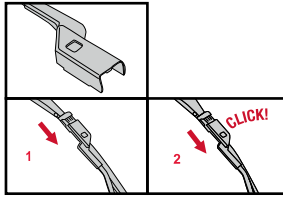

Wiper Blades

Istruzioni di installazione

I

Spazzole Flat

SPAZZOLE FLAT: SOSTITUZIONE OE

SPAZZOLE FLAT: INSTALLAZIONE POSTERIORE

Fitting A

Fitting B

Fitting C

Fitting D

Fitting E

Fitting F

Fitting T

Fitting U

Fitting V

Fitting W