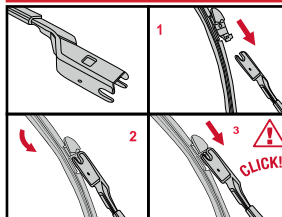

Wycieraczki płaskie

WYCIERACZKI PŁASKIE PAKOWANE W KOMPLETY

WYCIERACZKI PŁASKIE PAKOWANE POJEDYNCZO

Fitting A

Fitting B

Fitting C

Fitting D

Fitting E

Fitting F

Fitting T

Fitting U

Fitting V

Fitting W