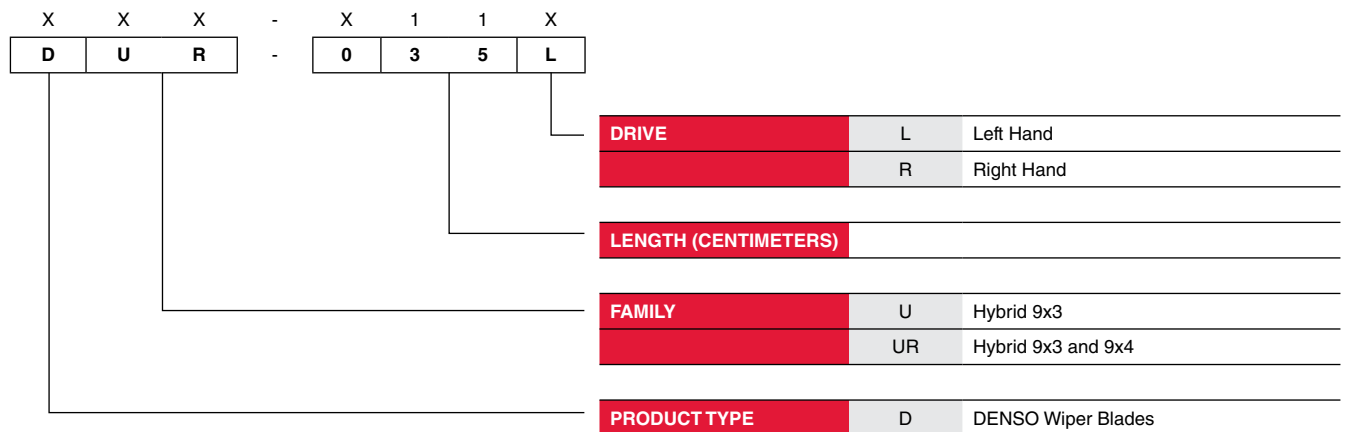

Wiper Blades | Identification Table

GB

Wiper Blade Part Number Key

Flat Blades

Hybrid Blades

Wiper Blades | Fitting instructions

GB

Standard Blades