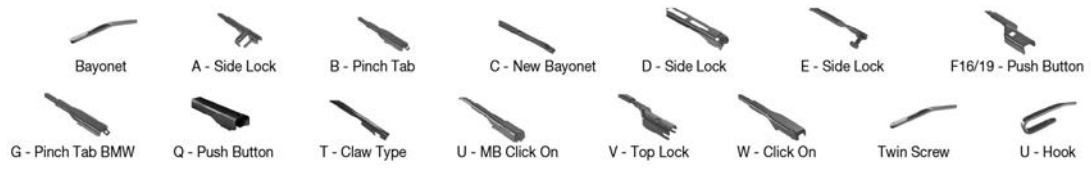

WIPER ARM TYPE	STANDARD		HYBRID		FLAT		REAR		
			+ Spoiler								
FORD Continued											
TRANSIT Van (E_)											
	06/99-12/00	U-hook			DM-555	DM-555				DM-038	DU-035L
		U-hook			DM-555	DM-555				DM-038	DU-035R
FORD USA											
EDGE (14-)											
	08/15-	B- pinch tab							DF-151		
EXPLORER (90-94)											
	10/90-12/94	U-hook			DM-045	DM-045	DUR-045L	DUR-045L			
		U-hook			DM-045	DM-045	DUR-045R	DUR-045R			
EXPLORER (94-01)											
	11/94-12/02	U-hook			DM-045	DM-045	DUR-045L	DUR-045L			
		U-hook			DM-045	DM-045	DUR-045R	DUR-045R			
MUSTANG (93-04)											
	09/93-12/04	U-hook			DM-055	DM-050	DUR-055L	DUR-050L			
	09/93-12/04	U-hook			DM-055	DM-050	DUR-055L	DUR-050L			
	09/93-12/04	U-hook			DM-055	DM-050	DUR-055R	DUR-050R			
	09/93-12/04	U-hook			DM-055	DM-050	DUR-055R	DUR-050R			
MUSTANG (04-)											
	12/04-	U-hook			DM-055	DM-050	DUR-055L	DUR-050L			
		U-hook			DM-055	DM-050	DUR-055R	DUR-050R			
	09/05-	U-hook			DM-055	DM-050	DUR-055L	DUR-050L			
		U-hook			DM-055	DM-050	DUR-055R	DUR-050R			
MUSTANG (14-)											
	02/14-	B- pinch tab							DF-402		
	02/14-	B- pinch tab							DF-402		
MUSTANG Coupe											
	09/19-	B- pinch tab							DF-402		
PROBE II (93-98)											
	10/93-03/98	U-hook			DM-050	DM-050	DUR-050L	DUR-050L		DM-050	DUR-050L
		U-hook			DM-050	DM-050	DUR-050R	DUR-050R		DM-050	DUR-050R
TAURUS (95-07)											
	06/95-12/99	U-hook			DM-560	DMC-550					
		U-hook			DM-560	DMC-550					
	09/95-12/99	U-hook			DM-560	DMC-550					
		U-hook			DM-560	DMC-550					
WINDSTAR (95-04)											
	01/95-08/04	U-hook			DM-560	DMC-550					
		U-hook			DM-560	DMC-550					
FSO											
125P (67-92)											
	10/67-08/92	U-hook			DM-033	DM-033				DM-033	
	10/67-08/92	U-hook			DM-033	DM-033				DM-033	
	06/75-12/89	U-hook			DM-033	DM-033				DM-033	
126P (72-00)											
	09/72-09/00	U-hook			DM-033	DM-033	DU-035L	DU-035L		DM-033	
		U-hook			DM-033	DM-033	DU-035R	DU-035R		DM-033	
127P (69-76)											
	10/69-10/76	U-hook			DM-033	DM-033				DM-033	
LANOS (04-08)											
	05/04-10/08	U-hook		DMS-548	DM-048	DM-048	DUR-048L	DUR-048L		DM-048	DUR-048L
	05/04-10/08	U-hook		DMS-548	DM-048	DM-048	DUR-048L	DUR-048L			
	05/04-10/08	U-hook		DMS-548	DM-048	DM-048	DUR-048R	DUR-048R		DM-048	DUR-048R
	05/04-10/08	U-hook		DMS-548	DM-048	DM-048	DUR-048R	DUR-048R			
POLONEZ I (77-91)											
	10/77-12/91	U-hook			DM-040	DM-040	DU-040L	DU-040L			
		U-hook			DM-040	DM-040	DU-040R	DU-040R			
POLONEZ II (88-92)											
	08/88-08/92	U-hook			DM-040	DM-040	DU-040L	DU-040L			
		U-hook			DM-040	DM-040	DU-040R	DU-040R