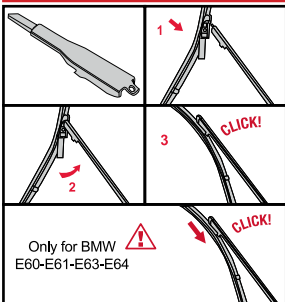

SE

Flat Blades

PLATT TORKARBÄD: OE EFTERMONTERING

PLATT TORKARBÄD: RETROPASSNING

Fitting A

Fitting B

Fitting C

Fitting D

Fitting E

Fitting F

Fitting T

Fitting U

Fitting V

Fitting W