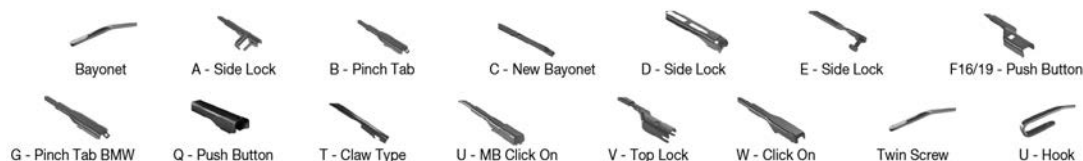

WIPER ARM TYPE	STANDARD		HYBRID		FLAT		REAR	
			+ Spoiler							
FIAT <i>Continued</i>										
PUNTO (12-) Continued										
	03/12-	B- pinch tab							DF-051	
PUNTO EVO (199_)										
	10/14-	B- pinch tab							DF-031	
		B- pinch tab							DF-051	
PUNTO Evo (08-12)										
	07/08-02/12	B- pinch tab							DF-031	
		B- pinch tab							DF-051	
	03/09-02/12	B- pinch tab							DF-031	
		B- pinch tab							DF-051	
QUBO (08-)										
	02/08-	C- new bayonet							DF-042	
REGATA (83-90)										
	06/83-12/90	U-hook			DM-040	DM-040	DU-040L	DU-040L		DM-038
		U-hook			DM-040	DM-040	DU-040R	DU-040R		DM-038
	09/83-12/90	U-hook			DM-040	DM-040	DU-040L	DU-040L		DM-038
		U-hook			DM-040	DM-040	DU-040R	DU-040R		DM-038
RITMO (78-88)										
	01/78-12/88	U-hook			DM-040	DM-040	DU-040L	DU-040L		DM-038
		U-hook			DM-040	DM-040	DU-040R	DU-040R		DM-038
RITMO Bertone (79-89)										
	10/79-07/89	U-hook			DM-040	DM-040	DU-040L	DU-040L		DM-038
		U-hook			DM-040	DM-040	DU-040R	DU-040R		DM-038
SCUDO (220) (96-06)										
	02/96-12/06	U-hook		DMS-565	DM-565	DMC-550	DUR-065L	DUR-050L	DFR-010	DFR-004
	02/96-12/06	U-hook		DMS-565	DM-565	DMC-550	DUR-065L	DUR-050L	DFR-010	DFR-004
	02/96-12/06	U-hook		DMS-565	DM-565	DMC-550	DUR-065R	DUR-050R		
	02/96-12/06	U-hook		DMS-565	DM-565	DMC-550	DUR-065R	DUR-050R		
SCUDO (270) (07-)										
	01/07-	U-hook			DM-570	DMC-550			DFR-010	DFR-004
	01/07-	U-hook			DM-570	DMC-550			DFR-010	DFR-004
	01/07-	U-hook			DM-570	DMC-550			DFR-010	DFR-004
	01/07-	U-hook			DM-570	DMC-550				
	01/07-	U-hook			DM-570	DMC-550				
	01/07-	U-hook			DM-570	DMC-550				
SEDICI (06-14)										
	06/06-10/14	U-hook		DMS-565	DM-565	DM-035	DUR-065L	DU-035L		DRA-025
		U-hook		DMS-565	DM-565	DM-035	DUR-065R	DU-035R		DRA-025
SEICENTO (98-10)										
	11/97-01/10	U-hook			DM-048	DM-048	DUR-048L	DUR-048L		DM-035
		U-hook			DM-048	DM-048	DUR-048R	DUR-048R		DM-035
	01/98-01/10	U-hook			DM-048	DM-048	DUR-048L	DUR-048L		DM-035
		U-hook			DM-048	DM-048	DUR-048R	DUR-048R		DM-035
SIENA (178_, 172_)										
	06/01-12/10	U-hook		DMS-555	DM-555	DM-545	DUR-055L	DUR-045L	DFR-006	DFR-002
		U-hook		DMS-555	DM-555	DM-545	DUR-055R	DUR-045R		
STILO (192_)										
	06/02-12/04	U-hook		DMS-555	DM-555	DM-648	DUR-055L	DUR-048L	DFR-005	DFR-002
		U-hook		DMS-555	DM-555	DM-648	DUR-055R	DUR-048R		
STILO (01-08)										
	10/01-03/06	U-hook		DMS-555	DM-555	DM-648	DUR-055L	DUR-048L	DFR-005	DFR-002
	10/01-03/06	U-hook		DMS-555	DM-555	DM-648	DUR-055L	DUR-048L	DFR-005	DFR-002
	10/01-03/06	U-hook		DMS-555	DM-555	DM-648	DUR-055R	DUR-048R		
	10/01-03/06	U-hook		DMS-555	DM-555	DM-648	DUR-055R	DUR-048R		
	01/03-03/06	U-hook		DMS-555	DM-555	DM-648	DUR-055L	DUR-048L	DFR-005	DFR-002
		U-hook		DMS-555	DM-555	DM-648	DUR-055R	DUR-048R		
	04/06-04/07	U-hook							DF-006	
		U-hook							DF-027	
	04/06-08/08	U-hook							DF-006	
	04/06-08/08	U-hook							DF-006