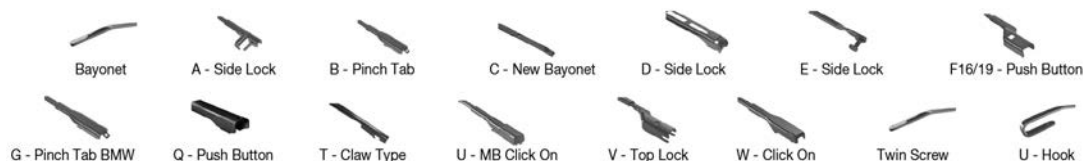

Car Model	Wiper Arm Type	Wiper Arm Icon	STANDARD		HYBRID		FLAT		REAR	
			DM	DU	DM	DU	DFR	DFR	DF	DF
OPEL Continued										
AGILA B (08-14)										
04/08-10/14	U-hook		DMS-555	DM-055	DM-040	DUR-055L	DU-040L			DRA-025
	U-hook		DMS-555	DM-055	DM-040	DUR-055R	DU-040R			DRA-025
AMPERA (11-15)										
11/11-03/15	F19- push button							DF-102		
AMPERA-E (17-19)										
05/17-03/19	F19- push button							DF-424		
ANTARA (06-)										
07/06-	U-hook		DMS-560	DM-560	DM-040	DUR-060L	DU-040L			
	U-hook		DMS-560	DM-560	DM-040	DUR-060R	DU-040R			
ASCONA A (70-75)										
10/70-08/75	U-hook			DM-040	DM-040	DU-040L	DU-040L			
10/70-08/75	U-hook			DM-040	DM-040	DU-040L	DU-040L			
10/70-08/75	U-hook			DM-040	DM-040	DU-040R	DU-040R			
10/70-08/75	U-hook			DM-040	DM-040	DU-040R	DU-040R			
ASCONA B (75-81)										
09/75-08/81	U-hook			DM-048	DM-048	DUR-048L	DUR-048L			
	U-hook			DM-048	DM-048	DUR-048R	DUR-048R			
ASCONA C (81-88)										
09/81-08/88	U-hook			DM-045	DM-045	DUR-045L	DUR-045L			DM-050
09/81-08/88	U-hook			DM-045	DM-045	DUR-045L	DUR-045L			
09/81-08/88	U-hook			DM-045	DM-045	DUR-045R	DUR-045R			DM-050
09/81-08/88	U-hook			DM-045	DM-045	DUR-045R	DUR-045R			DUR-050R
ASTRA F (91-01)										
09/91-01/98	U-hook			DM-045		DUR-045L	DUR-045L			DM-040
	U-hook			DM-045		DUR-045R	DUR-045R			DU-040L
09/91-02/98	U-hook			DM-045		DUR-045L	DUR-045L			DM-040
	U-hook			DM-045		DUR-045R	DUR-045R			DU-040R
09/91-09/98	U-hook			DM-045		DUR-045L	DUR-045L			DM-045
	U-hook			DM-045		DUR-045R	DUR-045R			DUR-045L
10/91-01/99	U-hook			DM-045		DUR-045L	DUR-045L			DM-045
	U-hook			DM-045		DUR-045R	DUR-045R			DUR-045R
03/93-03/01	U-hook			DM-045		DUR-045L	DUR-045L			DM-040
	U-hook			DM-045		DUR-045R	DUR-045R			DU-040L
ASTRA F CLASSIC (98-05)										
01/98-08/02	U-hook			DM-045		DUR-045L	DUR-045L			DM-045
01/98-08/02	U-hook			DM-045		DUR-045L	DUR-045L			DUR-045L
01/98-08/02	U-hook			DM-045		DUR-045R	DUR-045R			DM-045
01/98-08/02	U-hook			DM-045		DUR-045R	DUR-045R			DUR-045R
01/98-01/05	U-hook			DM-045		DUR-045L	DUR-045L			DM-040
	U-hook			DM-045		DUR-045R	DUR-045R			DU-040L
ASTRA G (98-09)										
02/98-07/09	U-hook		DMS-550	DM-550	DM-548	DUR-055L	DUR-053L	DFR-004	DFR-002	
	U-hook		DMS-550	DM-550	DM-548	DUR-055R	DUR-050R			
02/98-12/09	U-hook		DMS-550	DM-550	DM-548	DUR-055L	DUR-053L	DFR-004	DFR-002	DRC-004
	U-hook		DMS-550	DM-550	DM-548	DUR-055R	DUR-050R			DRC-004
03/98-12/09	U-hook		DMS-550	DM-550	DM-548	DUR-055L	DUR-053L	DFR-004	DFR-002	
	U-hook		DMS-550	DM-550	DM-548	DUR-055R	DUR-050R			
09/98-04/05	U-hook		DMS-550	DM-550	DM-548	DUR-055L	DUR-053L	DFR-004	DFR-002	
	U-hook		DMS-550	DM-550	DM-548	DUR-055R	DUR-050R			
03/00-05/05	U-hook		DMS-550	DM-550	DM-548	DUR-050L	DUR-048L	DFR-004	DFR-002	
	U-hook		DMS-550	DM-550	DM-548	DUR-050R	DUR-048R			
03/01-10/05	U-hook		DMS-550	DM-550	DM-548	DUR-050L	DUR-048L	DFR-004	DFR-002	
	U-hook		DMS-550	DM-550	DM-548	DUR-050R	DUR-048R			
05/04-07/09	U-hook		DMS-550	DM-550	DM-548	DUR-055L	DUR-053L	DFR-004	DFR-002	
	U-hook		DMS-550	DM-550	DM-548	DUR-055R	DUR-050R			
ASTRA H (04-14)										
01/04-05/14	A- side lock							DF-110		
	A- side lock							DF-120		
02/04-12/12	A- side lock						DF-110