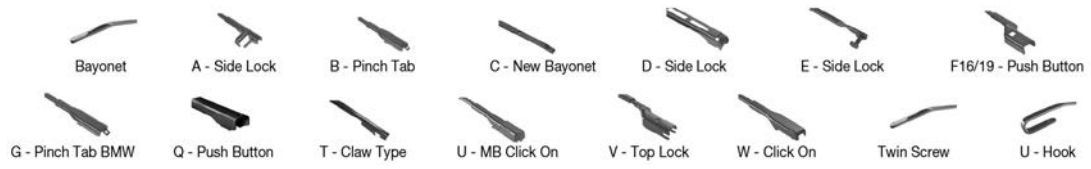

WIPER ARM TYPE	STANDARD			HYBRID		FLAT		REAR		
			+ Spoiler									
MAZDA Continued												
6 (12-) Continued												
	08/12-02/18	U-hook					DUR-060R	DUR-045R			DRB-030	
	12/12-03/18	U-hook					DUR-060L	DUR-045L				
	12/12-03/18	U-hook					DUR-060L	DUR-045L				
	12/12-03/18	U-hook					DUR-060R	DUR-045R				
	12/12-03/18	U-hook					DUR-060R	DUR-045R				
		U-hook									DRB-030	
	01/13-05/16	U-hook					DUR-060L	DUR-045L				
		U-hook					DUR-060R	DUR-045R				
	03/18-	U-hook							DF-099		DRB-030	
	03/18-	Flat							DF-099			
		Flat							DF-099			
	03/18-	U-hook							DF-099			
		U-hook									DRB-030	
6 Saloon (GG)												
	07/03-02/05	U-hook		DMS-555	DM-055	DM-045	DUR-055L	DUR-045L	DFR-006	DFR-002		
		U-hook		DMS-555	DM-055	DM-045	DUR-055R	DUR-045R				
121 I (87-90)												
	10/87-06/91	U-hook			DM-045	DM-045	DUR-045L	DUR-045L			DM-038	
		U-hook				DM-045	DM-045	DUR-045R	DUR-045R			DM-038
121 II (90-97)												
	11/90-05/97	U-hook			DM-050	DM-040	DUR-050L	DU-040L				
		U-hook				DM-050	DM-040	DUR-050R	DU-040R			
121 III (96-03)												
	03/96-04/03	U-hook		DMS-548	DM-048	DM-048	DUR-048L	DUR-048L				
		U-hook		DMS-548	DM-048	DM-048	DUR-048R	DUR-048R				
323 C IV (89-00)												
	08/89-09/00	U-hook		DMS-553	DM-053		DUR-053L	DUR-045L			DM-040	
		U-hook		DMS-553	DM-053		DUR-050R	DUR-045R			DM-040	
323 C V (94-98)												
	08/94-09/98	U-hook		DMS-553	DM-053		DUR-053L	DUR-045L			DM-048	
		U-hook		DMS-553	DM-053		DUR-050R	DUR-045R			DM-048	
323 F IV (87-94)												
	04/87-10/94	U-hook		DMS-553	DM-053		DUR-053L	DUR-045L			DM-050	
		U-hook		DMS-553	DM-053		DUR-050R	DUR-045R			DM-050	
323 F V (94-98)												
	07/94-09/98	U-hook		DMS-553	DM-053		DUR-053L	DUR-045L			DM-048	
		U-hook		DMS-553	DM-053		DUR-050R	DUR-045R			DM-048	
323 F VI (BJ)												
	09/98-05/04	U-hook			DM-053	DM-048	DUR-053L	DUR-048L			DM-035	
		U-hook				DM-053	DM-048	DUR-050R	DUR-048R			DM-035
323 F VI (98-04)												
	09/98-05/04	U-hook			DM-053	DM-048	DUR-053L	DUR-048L			DM-035	
		U-hook				DM-053	DM-048	DUR-050R	DUR-048R			DM-035
323 I (77-86)												
	01/77-05/80	U-hook			DM-038	DM-038	DU-035L	DU-035L			DM-033	
		U-hook				DM-038	DM-038	DU-035R	DU-035R			DM-033
	05/78-05/86	U-hook			DM-038	DM-038	DU-035L	DU-035L			DM-033	
		U-hook				DM-038	DM-038	DU-035R	DU-035R			DM-033
323 II (80-89)												
	11/80-10/89	U-hook									DM-035	
	11/80-10/89	U-hook									DM-035	
	11/80-10/89	U-hook									DM-035	
	11/80-10/89	U-hook									DM-035	
323 III (85-95)												
	08/85-11/91	U-hook		DMS-553	DM-053		DUR-053L	DUR-045L				
		U-hook		DMS-553	DM-053		DUR-050R	DUR-045R				
	08/85-08/93	U-hook		DMS-553	DM-053		DUR-053L	DUR-045L			DM-045	
		U-hook		DMS-553	DM-053		DUR-050R	DUR-045R			DM-045