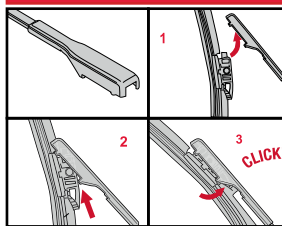

Fitting V

Fitting W

D

Hybrid-Wischblätter

<p>How to detach the old blade</p> <ol style="list-style-type: none">   <p>How to attach the new blade</p> <ol style="list-style-type: none">    	<p>Place the wiper arm over the picture to determine the size</p>  <p>7 mm 9x3=>No need to change clip (Go to "How to install blade")</p> <p>11 mm 9x4=>Change to attached adaptor (Go to "How to change clip")</p>	<p>How to change the clip</p> <ol style="list-style-type: none">        	<p>How to install the blade</p> <ol style="list-style-type: none">    
---	---	--	--