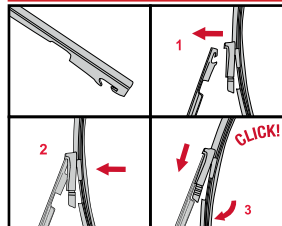

STANDARD BLADE WITH MULTICLIP	STANDARD BLADE BAYONET AND HOOK CONNECTOR	STANDARD BLADE WITH TWIN-SCREW CONNECTOR	
<p data-bbox="150 461 348 521">How to replace the blade</p> <p data-bbox="150 539 224 566">Hook</p>  <p data-bbox="150 1099 282 1151">Multi Clip 9x3 mm 9x4 mm</p>	<p data-bbox="480 461 678 521">How to replace the blade</p> <p data-bbox="480 539 629 566">Bayonet</p>  <p data-bbox="480 987 612 1014">A Hook</p>  <p data-bbox="480 1458 612 1485">B Hook</p> 	<p data-bbox="811 461 1009 521">How to replace the blade</p> <p data-bbox="811 539 959 566">Twin-screw</p> 	<p data-bbox="1141 461 1339 521">How to replace the blade</p> <p data-bbox="1141 539 1290 566">Twin-screw</p> 

Fitting U

Fitting V

Fitting W

Wiper Blades | Fitting instructions

GB

Hybrid Blades

<p>How to detach the old blade</p> <ol style="list-style-type: none">   <p>How to attach the new blade</p> <ol style="list-style-type: none">    	<p>Place the wiper arm over the picture to determine the size</p>  <p>7 mm 9x3=>No need to change clip (Go to "How to install blade")</p> <p>11 mm 9x4=>Change to attached adaptor (Go to "How to change clip")</p>	<p>How to change the clip</p> <ol style="list-style-type: none">        	<p>How to install the blade</p> <ol style="list-style-type: none">    
---	---	--	--