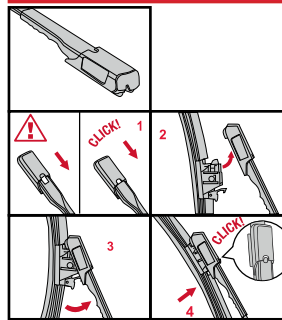

STANDARD BLADE WITH MULTICLIP	STANDARD BLADE BAYONET AND HOOK CONNECTOR	STANDARD BLADE WITH TWIN-SCREW CONNECTOR	
<p data-bbox="150 461 348 521">How to replace the blade</p> <p data-bbox="150 539 224 566">Hook</p>  <p data-bbox="150 1099 282 1151">Multi Clip 9x3 mm 9x4 mm</p>	<p data-bbox="480 461 678 521">How to replace the blade</p> <p data-bbox="480 539 629 566">Bayonet</p>  <p data-bbox="480 987 612 1014">A Hook</p>  <p data-bbox="480 1458 612 1485">B Hook</p> 	<p data-bbox="811 461 1009 521">How to replace the blade</p> <p data-bbox="811 539 959 566">Twin-screw</p> 	<p data-bbox="1141 461 1339 521">How to replace the blade</p> <p data-bbox="1141 539 1290 566">Twin-screw</p> 

Fitting U

Fitting V

Fitting W

Wiper Blades | Fitting instructions

GB

Hybrid Blades

<p>How to detach the old blade</p> <ol style="list-style-type: none">   <p>How to attach the new blade</p> <ol style="list-style-type: none">    	<p>Place the wiper arm over the picture to determine the size</p>  <p>7 mm 9x3=>No need to change clip (Go to "How to install blade")</p> <p>11 mm 9x4=>Change to attached adaptor (Go to "How to change clip")</p>	<p>How to change the clip</p> <ol style="list-style-type: none">        	<p>How to install the blade</p> <ol style="list-style-type: none">    
---	---	--	--