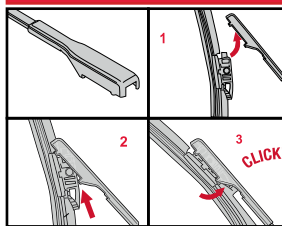

STANDARD BLADE WITH MULTICLIP	STANDARD BLADE BAYONET AND HOOK CONNECTOR	STANDARD BLADE WITH TWIN-SCREW CONNECTOR	
<p data-bbox="150 461 348 521">How to replace the blade</p> <p data-bbox="150 539 224 566">Hook</p>  <p data-bbox="150 1099 282 1151">Multi Clip 9x3 mm 9x4 mm</p>	<p data-bbox="480 461 678 521">How to replace the blade</p> <p data-bbox="480 539 629 566">Bayonet</p>  <p data-bbox="480 987 612 1014">A Hook</p>  <p data-bbox="480 1458 612 1485">B Hook</p> 	<p data-bbox="811 461 1009 521">How to replace the blade</p> <p data-bbox="811 539 959 566">Twin-screw</p> 	<p data-bbox="1141 461 1339 521">How to replace the blade</p> <p data-bbox="1141 539 1290 566">Twin-screw</p> 

Fitting U

Fitting V

Fitting W

Wiper Blades | Fitting instructions

GB

Hybrid Blades

<p>How to detach the old blade</p> <ol style="list-style-type: none">   <p>How to attach the new blade</p> <ol style="list-style-type: none">    	<p>Place the wiper arm over the picture to determine the size</p>  <p>7 mm 9x3=>No need to change clip (Go to "How to install blade")</p> <p>11 mm 9x4=>Change to attached adaptor (Go to "How to change clip")</p>	<p>How to change the clip</p> <ol style="list-style-type: none">        	<p>How to install the blade</p> <ol style="list-style-type: none">    
---	---	--	--