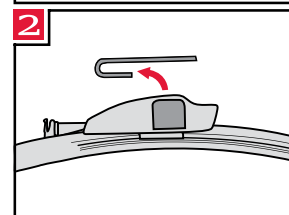

Fitting W

Spazzole Hybrid

<p>How to detach the old blade</p> <ol style="list-style-type: none"> Pull up <p>How to attach the new blade</p> <ol style="list-style-type: none"> Pull up LUCKY! Push down 	<p>Place the wiper arm over the picture to determine the size</p> <p>7 mm</p> <p>9x3=>No need to change clip (Go to "How to install blade")</p> <p>11 mm</p> <p>9x4=>Change to attached adaptor (Go to "How to change clip")</p>	<p>How to change the clip</p> <ol style="list-style-type: none"> 9x4 Clip. First check if the clip is inside the package. Holder, Clip. Push here (both sides). Pull the holder upward and pinch the clip tip with your thumb and forefinger. Lift up the holder while pushing the tip from both sides to avoid the holder releasing from the clip. Next, pull up the holder. Blade without clip. Gutter, Opening for rivet, Guide pin. Insert the guide pins inside the blade into the gutter of the clip. Push down the clip on the rivet of the blade until you can hear a "click" sound. Please follow this instruction to avoid clip damage. 	<p>How to install the blade</p> <ol style="list-style-type: none"> Lift up the holder portion. Insert the arm in the clip while pushing the wiper rubber. Then rotate the blade. Pull up the blade to fit into the arm. Push holder until "click" sound. Check if the blade is installed properly.
---	---	--	---