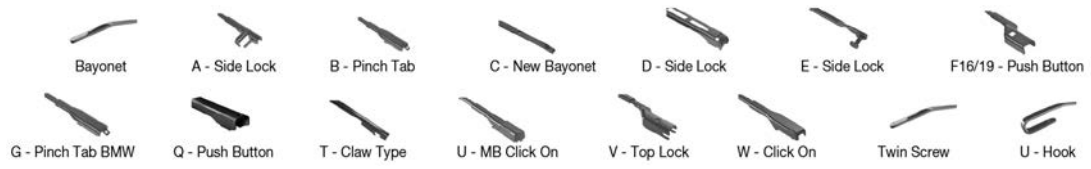

WIPER ARM TYPE	STANDARD		HYBRID		FLAT		REAR	
			+ Spoiler							
ALPINA <i>Continued</i>										
C1 (E21) (80-83)										
	04/80-07/83	U-hook			DM-045		DUR-045L	DUR-045L		
		U-hook			DM-045		DUR-045R	DUR-045R		
C1 (E30) (83-88)										
	08/83-06/88	U-hook			DM-050	DM-050	DUR-050L	DUR-050L		
		U-hook			DM-050	DM-050	DUR-050R	DUR-050R		
C2 (E30) (85-88)										
	07/85-03/88	U-hook			DM-050	DM-050	DUR-050L	DUR-050L		
		U-hook			DM-050	DM-050	DUR-050R	DUR-050R		
	02/86-07/87	U-hook			DM-050	DM-050	DUR-050L	DUR-050L		
		U-hook			DM-050	DM-050	DUR-050R	DUR-050R		
D3 (E90) (05-11)										
	12/05-05/13	A- side lock							DF-124	
D3 (E91) (05-12)										
	12/05-09/09	A- side lock							DF-124	
D3 (F30, F31) (14-19)										
	07/13-07/18	B- pinch tab							DF-011	
	07/13-07/18	B- pinch tab							DF-011	
D5 (F10, F11) (11-16)										
	09/11-12/16	A- side lock							DF-108	
	09/11-12/16	A- side lock							DF-108	
RLE (Z1) (90-91)										
	08/90-09/91	U-hook			DM-550	DMC-550				
		U-hook			DM-550	DMC-550				
ROADSTER S (Z4) (03-05)										
	07/03-12/05	U-hook		DMS-555	DM-555	DMC-550	DUR-055L	DUR-050L		
		U-hook		DMS-555	DM-555	DMC-550	DUR-055R	DUR-050R		
ASTON MARTIN										
CYGNET (11-13)										
	04/11-10/13	U-hook					DUR-055L	DUR-045L		DRB-028
		U-hook					DUR-055R	DUR-045R		DRB-028
DB7 (94-03)										
	05/94-10/03	U-hook		DMS-555	DM-055	DM-055	DUR-055L	DUR-055L		
		U-hook		DMS-555	DM-055	DM-055	DUR-055R	DUR-055R		
	11/95-10/03	U-hook		DMS-555	DM-055	DM-055	DUR-055L	DUR-055L		
		U-hook		DMS-555	DM-055	DM-055	DUR-055R	DUR-055R		
AUDI										
80 (80, 82, B1) (72-78)										
	05/72-07/78	U-hook			DM-040	DM-040	DU-040L	DU-040L		
		U-hook			DM-040	DM-040	DU-040R	DU-040R		
80 (81, 85, B2) (78-86)										
	08/78-03/80	U-hook			DM-040	DM-040	DU-040L	DU-040L		
		U-hook			DM-040	DM-040	DU-040R	DU-040R		
	08/78-03/87	U-hook			DM-045	DM-045	DUR-045L	DUR-045L		
		U-hook			DM-045	DM-045	DUR-045R	DUR-045R		
	08/83-08/86	U-hook		DMS-553	DM-045	DM-045	DUR-045L	DUR-045L		
		U-hook			DM-053	DM-053	DUR-053L	DUR-053L		
		U-hook				DM-653				
		U-hook		DMS-553	DM-045	DM-045	DUR-045R	DUR-045R		
	08/83-03/87	U-hook			DM-053	DM-053	DUR-050R	DUR-050R		
		U-hook				DM-653				
		U-hook		DMS-553	DM-053	DM-053	DUR-053L	DUR-053L		
		U-hook				DM-653				
	08/83-03/87	U-hook		DMS-553	DM-053	DM-053	DUR-050R	DUR-050R		
		U-hook				DM-653				
		U-hook		DMS-553	DM-053	DM-053	DUR-050R	DUR-050R		
		U-hook				DM-653				
80 (89, 8A, B3) (86-91)										
	06/86-10/91	U-hook		DMS-553	DM-053	DM-053	DUR-053L	DUR-053L		
		U-hook				DM-653				
		U-hook		DMS-553	DM-053	DM-053	DUR-050R	DUR-050R		
		U-hook				DM-653