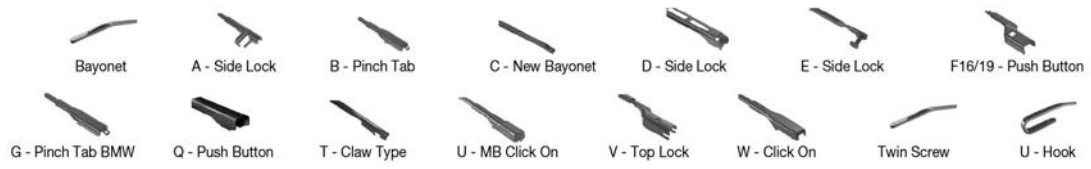

WIPER ARM TYPE		STANDARD	HYBRID	FLAT	REAR							
				+ Spoiler										
CITROËN <i>Continued</i>														
C3 Aircross (17-)														
	06/17-	C- new bayonet											DF-073	
		C- new bayonet											DF-210	
	05/19-	C- new bayonet											DF-073	
C3 I (FC_, FN_)														
	12/05-07/12	U-hook		DMS-560	DM-560	DM-545	DUR-060L	DUR-045L	DFR-009	DFR-002				
		U-hook		DMS-560	DM-560	DM-545	DUR-060R	DUR-045R						
C3 I (02-)														
	02/02-	U-hook		DMS-560	DM-560	DM-545	DUR-060L	DUR-045L	DFR-009	DFR-002				
		U-hook		DMS-560	DM-560	DM-545	DUR-060R	DUR-045R						
C3 II (09-)														
	09/09-10/16	C- new bayonet											DF-063	
C3 III (16-)														
	07/16-	F19- push button											DF-058	
		F19- push button											DF-219	
	03/19-	F19- push button											DF-058	
C3 Picasso (09-)														
	04/10-	C- new bayonet											DF-017	
C3 Pluriel (03-)														
	05/03-	U-hook		DMS-555	DM-555	DM-545	DUR-055L	DUR-045L	DFR-006	DFR-002				
		U-hook		DMS-555	DM-555	DM-545	DUR-055R	DUR-045R						
C4 (Grand) Spacetourer (18-)														
	04/18-	F19- push button											DF-090	
	05/19-	F19- push button											DF-047	
C4 (Grand) Picasso I (06-13)														
	10/06-05/08	A- side lock											DF-045	
C4 (Grand) Picasso II (13-)														
	02/13-	F19- push button											DF-090	
	02/13-	F19- push button											DF-090	
C4 Aircross (12-)														
	04/12-	U-hook					DUR-060L	DUR-053L					DRA-025	
		U-hook					DUR-060R	DUR-050R					DRA-025	
C4 Cactus (14-)														
	09/14-	C- new bayonet											DF-407	
		C- new bayonet											DF-204	
C4 Coupe (04-11)														
	11/04-07/11	B- pinch tab											DF-121	
C4 I (LC_)														
	07/06-11/12	B- pinch tab											DF-121	
C4 I (LC, LR) (04-11)														
	11/04-07/11	B- pinch tab											DF-121	
	07/06-07/11	B- pinch tab											DF-121	
C4 I Saloon														
	07/06-	B- pinch tab											DF-121	
C4 II (NC_)														
	01/10-	F19- push button											DF-149	
C4 II (B7, NC) (09-)														
	11/09-	F19- push button											DF-149	
	11/09-	F19- push button											DF-149	
	01/13-	F19- push button											DF-149	
C4 III (BA_, BB_, BC_)														
	04/21-	F19- push button											DF-033	
C4 III (20-)														
	10/20-	F19- push button											DF-033	
C5 Aircross (18-)														
	11/18-	F16- push button											DF-095	
C5 I (01-04)														
	03/01-11/03	U-hook		DMS-565	DM-565	DM-548	DUR-065L	DUR-045L	DFR-010	DFR-002				
		U-hook		DMS-565	DM-565	DM-548	DUR-065R	DUR-045R