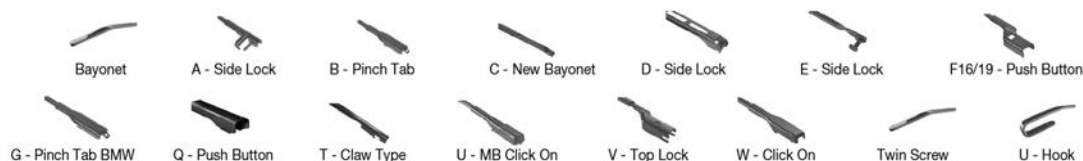

WIPER ARM TYPE	STANDARD		HYBRID		FLAT		REAR		
SUZUKI <i>Continued</i>											
SX4 (EY, GY)											
	01/12-12/15	U-hook		DMS-565	DM-565	DM-035	DUR-065L	DU-035L		DRA-025	
		U-hook		DMS-565	DM-565	DM-035	DUR-065R	DU-035R		DRA-025	
SX4 (06-)											
	06/06-	U-hook		DMS-565	DM-565	DM-035	DUR-065L	DU-035L		DRA-025	
		U-hook		DMS-565	DM-565	DM-035	DUR-065R	DU-035R		DRA-025	
	10/07-	U-hook		DMS-565	DM-565	DM-035	DUR-065L	DU-035L			
		U-hook		DMS-565	DM-565	DM-035	DUR-065R	DU-035R			
SX4 S-CROSS (JY)											
	08/16-	U-hook					DUR-065L	DU-035L		DRA-025	
		U-hook					DUR-065R	DU-035R		DRA-025	
SX4 S-Cross (13-)											
	08/13-	U-hook					DUR-065L	DU-035L		DRA-025	
		U-hook					DUR-065R	DU-035R		DRA-025	
VITARA (ET, TA, TD)											
	09/89-12/92	U-hook			DM-043	DM-043	DUR-043L	DUR-043L		DM-038	DU-035L
		U-hook			DM-043	DM-043	DUR-043R	DUR-043R		DM-038	DU-035R
VITARA (LY)											
	02/15-	U-hook					DUR-060L	DU-040L		DRA-025	
		U-hook					DUR-060R	DU-040R		DRA-025	
VITARA (88-99)											
	07/88-01/95	U-hook			DM-043	DM-043	DUR-043L	DUR-043L		DM-038	DU-035L
		U-hook			DM-043	DM-043	DUR-043R	DUR-043R		DM-038	DU-035R
	07/88-01/95	U-hook			DM-043	DM-043	DUR-043R	DUR-043R		DM-038	DU-035R
		U-hook			DM-043	DM-043	DUR-043L	DUR-043L		DM-038	DU-035L
	01/95-12/98	U-hook			DM-045	DM-045	DUR-045L	DUR-045L		DM-038	DU-035L
		U-hook			DM-045	DM-045	DUR-045R	DUR-045R		DM-038	DU-035R
	01/95-03/99	U-hook			DM-045	DM-045	DUR-045L	DUR-045L		DM-038	DU-035L
		U-hook			DM-045	DM-045	DUR-045R	DUR-045R		DM-038	DU-035R
VITARA (03-05)											
	01/02-12/05	U-hook			DM-045	DM-045	DUR-045L	DUR-045L		DM-038	DU-035L
		U-hook			DM-045	DM-045	DUR-045R	DUR-045R		DM-038	DU-035R
	12/03-12/05	U-hook			DM-045	DM-045	DUR-045L	DUR-045L		DM-038	DU-035L
		U-hook			DM-045	DM-045	DUR-045R	DUR-045R		DM-038	DU-035R
VITARA (15-)											
	02/15-	U-hook					DUR-060L	DU-040L		DRA-025	
		U-hook					DUR-060R	DU-040R		DRA-025	
VITARA Cabrio (ET, TA)											
	10/99-10/02	U-hook			DM-045	DM-045	DUR-045L	DUR-045L		DM-038	DU-035L
		U-hook			DM-045	DM-045	DUR-045R	DUR-045R		DM-038	DU-035R
WAGON R (03-05)											
	07/03-12/10	U-hook			DM-048	DM-040	DUR-048L	DU-040L		DM-033	
		U-hook			DM-048	DM-040	DUR-048R	DU-040R		DM-033	
WAGON R+ (98-00)											
	02/98-10/00	U-hook		DMS-550	DM-050	DM-045	DUR-050L	DUR-045L		DM-030	
		U-hook		DMS-550	DM-050	DM-045	DUR-050R	DUR-045R		DM-030	
WAGON R+ (00-)											
	05/00-07/03	U-hook		DMS-550	DM-050	DM-045	DUR-050L	DUR-045L		DM-033	
		U-hook		DMS-550	DM-050	DM-045	DUR-050R	DUR-045R		DM-033	
	07/03-	U-hook			DM-048	DM-040	DUR-048L	DU-040L		DM-033	
		U-hook			DM-048	DM-040	DUR-048R	DU-040R		DM-033	
X-90 (95-97)											
	09/95-12/97	U-hook			DM-043	DM-045	DUR-043L	DUR-045L			
		U-hook			DM-043	DM-045	DUR-043R	DUR-045R			
TALBOT											
1307-1510 (75-84)											
	07/75-04/84	U-hook			DM-045	DM-045	DUR-045L	DUR-045L			
		U-hook			DM-045	DM-045	DUR-045R	DUR-045R			
EXPRESS 1000 -1500 (82-94)											
	07/82-10/94	U-hook			DM-050	DM-050	DUR-050L	DUR-050L		DM-038	DU-035L