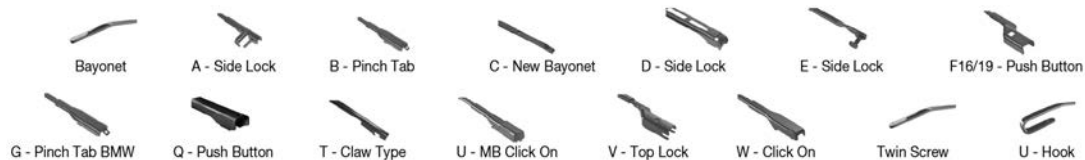

WIPER ARM TYPE		STANDARD		HYBRID		FLAT		REAR		
MAZDA Continued												
E-SERIE (SG) (95-06)												
	06/95-10/01	U-hook			DM-040	DM-040	DU-040L	DU-040L			DM-038	DU-035L
		U-hook			DM-040	DM-040	DU-040R	DU-040R			DM-038	DU-035R
	02/03-12/06	U-hook			DM-040	DM-040	DU-040L	DU-040L			DM-038	DU-035L
		U-hook			DM-040	DM-040	DU-040R	DU-040R			DM-038	DU-035R
MPV I (88-99)												
	09/88-09/99	U-hook			DM-055	DM-050	DUR-055L	DUR-050L			DM-043	DUR-043L
		U-hook			DM-055	DM-050	DUR-055R	DUR-050R			DM-043	DUR-043R
MPV II (99-06)												
	09/99-12/06	U-hook			DM-560	DM-560					DM-040	DU-040L
		U-hook			DM-560	DM-560					DM-040	DU-040R
MX-3 (91-98)												
	05/91-09/98	U-hook			DM-053	DM-045	DUR-053L	DUR-045L			DM-053	DUR-053L
		U-hook			DM-053	DM-045	DUR-050R	DUR-045R			DM-053	DUR-050R
MX-5 I (90-98)												
	01/90-04/98	U-hook			DM-045		DUR-045L	DUR-045L				
		U-hook			DM-045		DUR-045R	DUR-045R				
MX-5 II (NB)												
	04/02-10/05	U-hook			DM-045	DM-045	DUR-045L	DUR-045L				
		U-hook			DM-045	DM-045	DUR-045R	DUR-045R				
MX-5 II (98-05)												
	01/98-10/05	U-hook			DM-045	DM-045	DUR-045L	DUR-045L				
		U-hook			DM-045	DM-045	DUR-045R	DUR-045R				
MX-5 III (05-14)												
	03/05-12/14	U-hook			DM-045	DM-045	DUR-045L	DUR-045L				
		U-hook			DM-045	DM-045	DUR-045R	DUR-045R				
MX-5 IV (15-)												
	06/15-	U-hook					DUR-045L	DUR-045L				
		U-hook					DUR-045R	DUR-045R				
MX-6 (92-97)												
	02/92-09/97	U-hook			DM-050	DM-050	DUR-050L	DUR-050L				
		U-hook			DM-050	DM-050	DUR-050R	DUR-050R				
PREMACY (99-05)												
	07/99-03/05	U-hook			DM-560	DM-040	DU-040L	DU-040L			DM-035	DU-035L
		U-hook			DM-560	DM-040	DU-040R	DU-040R			DM-035	DU-035R
RX 7 II (85-91)												
	11/85-12/91	U-hook			DM-050	DM-050	DUR-050L	DUR-050L			DM-045	DUR-045L
		U-hook			DM-050	DM-050	DUR-050R	DUR-050R			DM-045	DUR-045R
	01/88-06/92	U-hook			DM-050	DM-050	DUR-050L	DUR-050L				
		U-hook			DM-050	DM-050	DUR-050R	DUR-050R				
RX 7 III (92-02)												
	07/92-08/02	U-hook			DM-050	DM-050	DUR-050L	DUR-050L			DM-045	DUR-045L
		U-hook			DM-050	DM-050	DUR-050R	DUR-050R			DM-045	DUR-045R
RX 8 (03-12)												
	10/03-06/12	U-hook		DMS-550	DM-050	DM-045	DUR-050L	DUR-045L				
		U-hook		DMS-550	DM-050	DM-045	DUR-050R	DUR-045R				
TRIBUTE (00-08)												
	03/00-05/08	U-hook		DMS-548	DM-048	DM-048	DUR-048L	DUR-048L				
		U-hook		DMS-548	DM-048	DM-048	DUR-048R	DUR-048R				
XEDOS 6 (92-99)												
	01/92-10/99	U-hook			DM-053	DM-050	DUR-053L	DUR-050L				
		U-hook			DM-053	DM-050	DUR-050R	DUR-050R				
XEDOS 9 (93-02)												
	07/93-09/02	U-hook			DM-053	DM-050	DUR-053L	DUR-050L				
		U-hook			DM-053	DM-050	DUR-050R	DUR-050R				
MERCEDES-BENZ												
190 (W201)												
	03/89-08/93	U-hook			DM-560		DUR-060R					
		U-hook			DM-560		DUR-060L		DFR-009