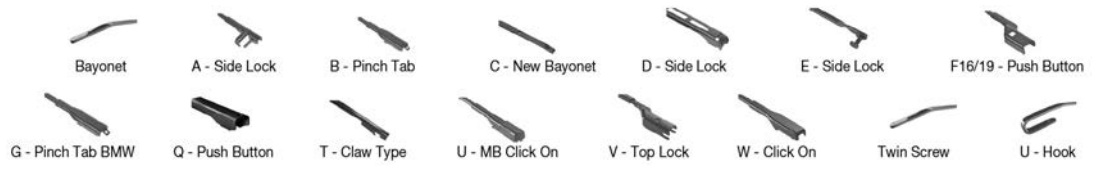

WIPER ARM TYPE	STANDARD	HYBRID	FLAT	REAR								
			+ Spoiler											
TOYOTA <i>Continued</i>														
DYNA 150 (95-01) <i>Continued</i>														
	05/95-07/01	U-hook			DR-343	DR-340								
DYNA 200 (88-95)														
	01/85-05/95				DR-243	DR-240								
					DR-343	DR-340								
DYNA 200 (95-01)														
	06/95-07/01				DR-243	DR-240								
					DR-343	DR-340								
DYNA 300 (95-02)														
	06/95-07/01				DR-243	DR-240								
					DR-343	DR-340								
DYNA 400 (00-06)														
	10/00-12/06				DR-243	DR-240								
					DR-343	DR-340								
DYNA (01-)														
	07/01-				DR-243	DR-240								
		U-hook					DUR-050L	DUR-050L						
					DR-343	DR-340								
		U-hook					DUR-050R	DUR-050R						
FJ CRUISER (07-18)														
	06/05-01/18	U-hook					DU-040L	DU-035L						
		U-hook					DU-040R	DU-035R						
GT 86 (12-)														
	03/12-	U-hook					DUR-055L	DUR-050L						
		U-hook					DUR-055R	DUR-050R						
HARRIER (97-03)														
	05/97-02/03	U-hook			DM-560	DM-555								
		U-hook			DM-560	DM-555								
HIACE II (77-85)														
	02/77-11/82	U-hook			DM-040	DM-040	DU-040L	DU-040L				DM-038	DU-035L	
		U-hook			DM-040	DM-040	DU-040R	DU-040R				DM-038	DU-035R	
	02/77-03/83	U-hook			DM-040	DM-040	DU-040L	DU-040L				DM-038	DU-035L	
		U-hook			DM-040	DM-040	DU-040R	DU-040R				DM-038	DU-035R	
HIACE III (82-89)														
	12/82-11/89	U-hook			DM-040	DM-040	DU-040L	DU-040L				DM-038	DU-035L	
	12/82-11/89	U-hook			DM-040	DM-040	DU-040L	DU-040L				DM-038	DU-035L	
	12/82-11/89	U-hook			DR-248	DR-243						DR-240		
	12/82-11/89	U-hook			DR-248	DR-243						DR-240		
	12/82-11/89	U-hook			DM-040	DM-040	DU-040R	DU-040R				DM-038	DU-035R	
	12/82-11/89	U-hook			DM-040	DM-040	DU-040R	DU-040R				DM-038	DU-035R	
	12/82-11/89	U-hook			DR-348	DR-343						DR-240		
	12/82-11/89	U-hook			DR-348	DR-343						DR-240		
HIACE IV (87-12)														
	08/87-08/95	U-hook			DR-248	DR-248								
		U-hook			DR-348	DR-348								
	08/89-08/95	U-hook			DR-248	DR-248								
		U-hook			DR-348	DR-348								
	08/95-12/12	U-hook			DM-053	DM-053	DUR-053L	DUR-053L				DM-040	Double door	
	08/95-12/12	U-hook			DM-053	DM-053	DUR-053L	DUR-053L				DM-040	Double door	
	08/95-12/12	U-hook										DM-045	Single door	
	08/95-12/12	U-hook										DM-045	Single door	
	08/95-12/12	U-hook			DM-053	DM-053	DUR-050R	DUR-050R				DM-040	Double door	
	08/95-12/12	U-hook			DM-053	DM-053	DUR-050R	DUR-050R				DM-040	Double door	
	08/95-12/12	U-hook										DM-045	Single door	
	08/95-12/12	U-hook										DM-045	Single door