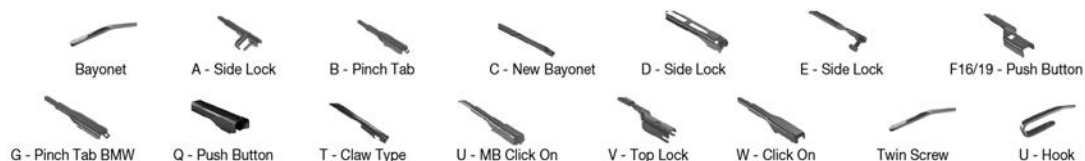

WIPER ARM TYPE		STANDARD		HYBRID		FLAT		REAR		
				+ Spoiler								
OPEL Continued												
KADETT D (79-84) Continued												
	08/79-08/84	U-hook			DM-045	DM-045	DUR-045R	DUR-045R			DM-040	DU-040R
	08/79-08/84	U-hook			DM-045	DM-045	DUR-045R	DUR-045R			DM-050	DUR-050R
KADETT E (84-94)												
	08/84-07/94	U-hook			DM-045	DM-045	DUR-045L	DUR-045L			DM-033	
		U-hook			DM-045	DM-045	DUR-045R	DUR-045R			DM-033	
	09/84-08/91	U-hook			DM-045	DM-045	DUR-045L	DUR-045L			DM-033	
	09/84-08/91	U-hook			DM-045	DM-045	DUR-045L	DUR-045L			DM-045	DUR-045L
	09/84-08/91	U-hook			DM-045	DM-045	DUR-045R	DUR-045R			DM-033	
	09/84-08/91	U-hook			DM-045	DM-045	DUR-045R	DUR-045R			DM-045	DUR-045R
	09/84-12/93	U-hook			DM-045	DM-045	DUR-045L	DUR-045L				
		U-hook			DM-045	DM-045	DUR-045R	DUR-045R				
	10/86-02/93	U-hook			DM-045	DM-045	DUR-045L	DUR-045L				
		U-hook			DM-045	DM-045	DUR-045R	DUR-045R				
KARL (15-19)												
	01/15-03/19	U-hook			DM-560	DM-035						
		U-hook			DM-560	DM-035						
MANTA A (70-75)												
	09/70-08/75	U-hook			DM-040	DM-040	DU-040L	DU-040L				
		U-hook			DM-040	DM-040	DU-040R	DU-040R				
MANTA B (75-88)												
	09/75-08/88	U-hook			DM-045	DM-045	DUR-045L	DUR-045L			DM-045	DUR-045L
	09/75-08/88	U-hook			DM-045	DM-045	DUR-045L	DUR-045L				
	09/75-08/88	U-hook			DM-045	DM-045	DUR-045R	DUR-045R			DM-045	DUR-045R
	09/75-08/88	U-hook			DM-045	DM-045	DUR-045R	DUR-045R				
MERIVA A (03-10)												
	05/03-05/10	U-hook		DMS-560	DM-560	DM-555	DUR-060L	DUR-055R	DFR-009	DFR-007	DRC-004	
		U-hook		DMS-560	DM-560	DM-555	DUR-060R	DUR-055L			DRC-004	
MERIVA B (10-17)												
	06/10-03/17	F19- push button								DF-064	DRC-004	
		F19- push button									DRC-004	
MOKKA (20-)												
	06/20-	F19- push button								DF-033		
MOKKA (12-)												
	06/12-	F19- push button								DF-041		
	01/13-	F19- push button								DF-041		
	03/18-	F19- push button								DF-041		
MONTEREY A (91-98)												
	08/91-07/98	U-hook			DM-550	DM-550					DM-038	DU-035L
		U-hook			DM-550	DM-550					DM-038	DU-035R
MONTEREY B (98-99)												
	07/98-08/99	U-hook			DM-550	DM-550					DM-038	DU-035L
		U-hook			DM-550	DM-550					DM-038	DU-035R
MONZA A (78-86)												
	02/78-08/86	U-hook			DM-045	DM-045	DUR-045L	DUR-045L			DM-050	DUR-050L
		U-hook			DM-045	DM-045	DUR-045R	DUR-045R			DM-050	DUR-050R
MOVANO B (10-)												
	05/10-	U-hook		DMS-565	DM-565	DM-565	DUR-065L	DUR-065L	DFR-010	DFR-010		
	05/10-	U-hook		DMS-565	DM-565	DM-565	DUR-065L	DUR-065L	DFR-010	DFR-010		
	05/10-	U-hook		DMS-565	DM-565	DM-565	DUR-065R	DUR-065R				
	05/10-	U-hook		DMS-565	DM-565	DM-565	DUR-065R	DUR-065R				
	12/10-	U-hook		DMS-565	DM-565	DM-565	DUR-065L	DUR-065L	DFR-010	DFR-010		
		U-hook		DMS-565	DM-565	DM-565	DUR-065R	DUR-065R				
OMEGA A (86-94)												
	09/86-03/94	U-hook			DM-548	DM-548						
		U-hook			DM-548	DM-548						
	09/86-04/94	U-hook			DM-548	DM-548					DM-033	
		U-hook			DM-548	DM-548					DM-033	
OMEGA B (94-03)												
	03/94-07/03	U-hook		DMS-560	DM-560	DM-548					DM-033