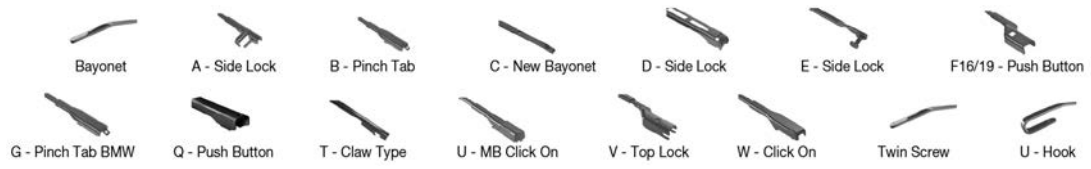

WIPER ARM TYPE	STANDARD		HYBRID		FLAT		REAR	
			+ Spoiler							
FIAT <i>Continued</i>										
COUPE (93-00) <i>Continued</i>										
	11/93-08/00	U-hook			DM-053	DM-048	DUR-050R	DUR-048R		
CROMA (85-96)										
	12/85-12/96	U-hook			DM-050	DM-050	DUR-050L	DUR-050L		DM-045
		U-hook			DM-050	DM-050	DUR-050R	DUR-050R		DM-045
CROMA (05-)										
	06/05-	A- side lock							DF-156	
DOBLO (01-)										
	03/01-	U-hook			DM-055		DUR-055L	DUR-043L		DM-035
	03/01-	U-hook			DM-055		DUR-055L	DUR-043L		DM-035
	03/01-	U-hook			DM-055		DUR-055R	DUR-043R		DM-035
	03/01-	U-hook			DM-055		DUR-055R	DUR-043R		DM-035
DOBLO (10-)										
	01/10-	F19- push button							DF-033	DM-040
		F19- push button								DM-040
	02/10-	F19- push button							DF-033	DM-040
	02/10-	F19- push button							DF-033	DM-040
	02/10-	F19- push button								DM-040
	02/10-	F19- push button								DM-040
DOBLO Box Body/MPV (223)										
	11/01-01/06	U-hook			DM-055		DUR-055L	DUR-043L		DM-035
		U-hook			DM-055		DUR-055R	DUR-043R		DM-035
DOBLO MPV (119 , 223)										
	09/02-	U-hook			DM-055		DUR-055L	DUR-043L		DM-035
		U-hook			DM-055		DUR-055R	DUR-043R		DM-035
DUCATO (280) (82-90)										
	01/82-09/90	U-hook			DM-050	DM-050	DUR-050L	DUR-050L		DM-038
		U-hook			DM-050	DM-050	DUR-050R	DUR-050R		DM-038
	07/82-08/90	U-hook			DM-050	DM-050	DUR-050L	DUR-050L		DM-038
	07/82-08/90	U-hook			DM-050	DM-050	DUR-050L	DUR-050L		DM-038
	07/82-08/90	U-hook			DM-050	DM-050	DUR-050R	DUR-050R		DM-038
	07/82-08/90	U-hook			DM-050	DM-050	DUR-050R	DUR-050R		DM-038
DUCATO (290) (89-94)										
	03/89-05/94	U-hook			DM-050	DM-050	DUR-050L	DUR-050L		DM-038
	03/89-05/94	U-hook			DM-050	DM-050	DUR-050L	DUR-050L		DM-038
	03/89-05/94	U-hook			DM-050	DM-050	DUR-050R	DUR-050R		DM-038
	03/89-05/94	U-hook			DM-050	DM-050	DUR-050R	DUR-050R		DM-038
	06/90-05/94	U-hook			DM-050	DM-050	DUR-050L	DUR-050L		DM-038
		U-hook			DM-050	DM-050	DUR-050R	DUR-050R		DM-038
DUCATO (230) (94-02)										
	03/94-04/02	U-hook		DMS-555	DM-555	DM-555				
	03/94-04/02	U-hook		DMS-555	DM-555	DM-555				
	03/94-04/02	U-hook		DMS-555	DM-555	DM-555				
	03/94-04/02	U-hook		DMS-555	DM-555	DM-555				
	03/94-04/02	U-hook		DMS-555	DM-555	DM-555				
	03/94-04/02	U-hook		DMS-555	DM-555	DM-555				
DUCATO (244) (02-)										
	04/02-07/06	U-hook		DMS-555	DM-555	DMC-550	DUR-055L	DUR-050L		
		U-hook		DMS-555	DM-555	DMC-550	DUR-055R	DUR-050R		
	04/02-	U-hook		DMS-555	DM-555	DMC-550	DUR-055L	DUR-050L		
	04/02-	U-hook		DMS-555	DM-555	DMC-550	DUR-055L	DUR-050L		
	04/02-	U-hook		DMS-555	DM-555	DMC-550	DUR-055R	DUR-050R		
	04/02-	U-hook		DMS-555	DM-555	DMC-550	DUR-055R	DUR-050R		
DUCATO (250, 290) (06-)										
	07/06-	F19- push button							DF-028	
	07/06-	F19- push button							DF-028