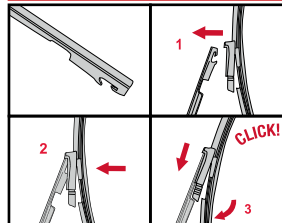

SE

Flat Blades

PLATT TORKARBÄD: OE EFTERMONTERING

PLATT TORKARBÄD: RETROPASSNING

Fitting A

Fitting B

Fitting C

Fitting D

Fitting E

Fitting F

Fitting T

Fitting U

Fitting V

Fitting W