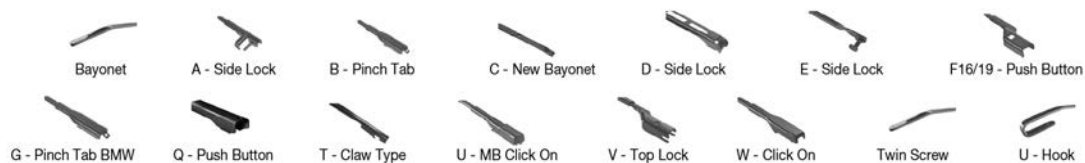

WIPER ARM TYPE	STANDARD		HYBRID		FLAT		REAR		
TOYOTA Continued											
CELICA (89-93)											
	09/89-12/94	U-hook			DR-250	DR-245				DR-353	
		U-hook			DR-350	DR-345				DR-353	
	10/89-11/93	U-hook			DR-250	DR-245					
		U-hook			DR-350	DR-345					
CELICA (93-99)											
	09/93-11/99	U-hook			DM-053	DM-048	DUR-053L	DUR-048L		DM-050	DUR-050L
		U-hook			DM-053	DM-048	DUR-050R	DUR-048R		DM-050	DUR-050R
	11/93-08/99	U-hook			DM-053	DM-048	DUR-053L	DUR-048L		DM-050	DUR-050L
		U-hook			DM-053	DM-048	DUR-050R	DUR-048R		DM-050	DUR-050R
CELICA (99-05)											
	08/99-09/05	U-hook		DMS-565	DM-565	DM-040	DUR-065L	DU-040L		DM-050	DUR-050L
		U-hook		DMS-565	DM-565	DM-040	DUR-065R	DU-040R		DM-050	DUR-050R
CELICA Coupe (T23)											
	09/99-09/05	U-hook		DMS-565	DM-565	DM-040	DUR-065L	DU-040L		DM-050	DUR-050L
		U-hook		DMS-565	DM-565	DM-040	DUR-065R	DU-040R		DM-050	DUR-050R
C-HR (16-)											
	10/16-	V - top lock							DF-081		
COROLLA (E10)											
	06/92-02/98	U-hook			DM-050	DM-045	DUR-050L	DUR-045L		DM-040	DU-040L
		U-hook			DM-050	DM-045	DUR-050R	DUR-045R		DM-040	DU-040R
COROLLA (E12)											
	01/01-09/06	U-hook		DMS-555	DM-555	DM-040	DUR-055L	DU-040L	DFR-006	DFR-002	DRB-035
		U-hook		DMS-560	DM-560	DM-045	DUR-060L	DUR-045L			
		U-hook		DMS-555	DM-555	DM-040	DUR-055R	DU-040R			DRB-035
		U-hook		DMS-560	DM-560	DM-045	DUR-060R	DUR-045R			
COROLLA (E21) (18-)											
	10/18-	U-hook					DU-070L	DU-035L			
		U-hook					DU-070R	DU-035R			
	01/19-	U-hook					DU-070L	DU-035L			
		U-hook					DU-070R	DU-035R			
	02/19-	U-hook					DU-070L	DU-035L			
		U-hook					DU-070R	DU-035R			
COROLLA (KE) (72-80)											
	10/72-12/80	Twin Screw			DR-245	DR-245				DR-340	
		Twin Screw			DR-345	DR-345				DR-340	
	07/75-01/80	Twin Screw			DR-245	DR-245				DR-340	
		Twin Screw			DR-345	DR-345				DR-340	
	07/75-11/81	Twin Screw			DR-245	DR-245				DR-340	
		Twin Screw			DR-345	DR-345				DR-340	
	09/76-01/80	Twin Screw			DR-245	DR-245				DR-340	
		Twin Screw			DR-345	DR-345				DR-340	
COROLLA (E7) (79-87)											
	09/79-09/83	Twin Screw			DR-245	DR-245				DR-340	
	09/79-09/83	Twin Screw			DR-245	DR-245				DR-340	
	09/79-09/83	Twin Screw			DR-345	DR-345				DR-340	
	09/79-09/83	Twin Screw			DR-345	DR-345				DR-340	
	12/79-08/87	Twin Screw			DR-245	DR-245				DR-340	
		Twin Screw			DR-345	DR-345				DR-340	
COROLLA (E8) (83-89)											
	05/83-07/87	Twin Screw			DR-245	DR-245				DR-340	
		Twin Screw			DR-345	DR-345				DR-340	
	06/83-05/89	Twin Screw			DR-245	DR-245				DR-340	
		Twin Screw			DR-345	DR-345				DR-340	
	06/83-06/89	Twin Screw			DR-245	DR-245				DR-340	
		Twin Screw			DR-345	DR-345				DR-340	
COROLLA (E9) (87-93)											
	05/87-04/92	Twin Screw			DR-250	DR-245				DR-340	
		Twin Screw			DR-350	DR-345				DR-340	
	05/87-04/94	Twin Screw			DR-250	DR-245				DR-340