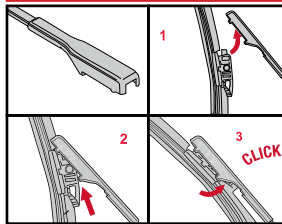

Wycieraczki płaskie

WYCIERACZKI PŁASKIE PAKOWANE W KOMPLETY

WYCIERACZKI PŁASKIE PAKOWANE POJEDYNCZO

Fitting A

Fitting B

Fitting C

Fitting D

Fitting E

Fitting F

Fitting T

Fitting U

Fitting V

Fitting W