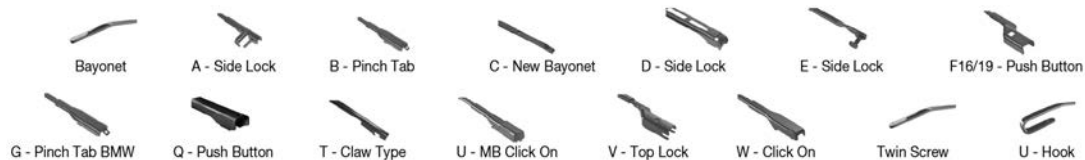

WIPER ARM TYPE		STANDARD	HYBRID	FLAT	REAR				
				STANDARD	HYBRID	FLAT	REAR				
NISSAN <i>Continued</i>											
CHERRY II Hatchback (N10) <i>Continued</i>											
	08/78-05/82										DM-045 DUR-045L
		Twin screw (side)		DR-345	DR-345						DM-045 DUR-045R
											DM-045 DUR-045R
CHERRY III (N12) (82-86)											
	05/82-12/86	Twin screw (side)		DR-248	DR-245						DM-045 DUR-045L
											DM-045 DUR-045R
		Twin screw (side)		DR-348	DR-345						DM-045 DUR-045R
											DM-045 DUR-045R
CUBE (10-)											
	08/09-	U-hook		DMS-550	DM-550	DM-550	DUR-050L	DUR-050L			DRA-030
		U-hook		DMS-550	DM-550	DM-550	DUR-050R	DUR-050R			DRA-030
INTERSTAR (02-)											
	04/02-	U-hook		DMS-560	DM-560	DM-560					
	04/02-	U-hook		DMS-560	DM-560	DM-560					
	04/02-	U-hook		DMS-560	DM-560	DM-560					
	04/02-	U-hook		DMS-560	DM-560	DM-560					
	08/03-	U-hook		DMS-560	DM-560	DM-560					
		U-hook		DMS-560	DM-560	DM-560					
JUKE (F15)											
	11/15-06/17	U-hook					DUR-055L	DU-035L			
		U-hook					DUR-055R	DU-035R			
	06/17-	U-hook							DF-406		
		U-hook							DF-203		
JUKE (10-)											
	06/10-06/17	U-hook					DUR-055L	DU-035L			
		U-hook					DUR-055R	DU-035R			
	02/13-07/14	U-hook					DUR-055L	DU-035L			
		U-hook					DUR-055R	DU-035R			
	06/17-	U-hook							DF-406		
		U-hook							DF-203		
	07/18-	U-hook							DF-406		
		U-hook							DF-203		
KUBISTAR (03-)											
	08/03-	U-hook		DM-050	DM-050	DUR-050L	DUR-050L	DFR-004	DFR-004	DRC-004	
		U-hook		DM-050	DM-050	DUR-050R	DUR-050R			DRC-004	
LAUREL (77-83)											
	03/77-05/83	Twin Screw		DR-248	DR-245						
		Twin Screw		DR-348	DR-345						
LAUREL (81-85)											
	01/81-12/85	Twin Screw		DR-248	DR-245						
		Twin Screw		DR-348	DR-345						
LAUREL (84-89)											
	11/84-12/89	U-hook		DM-048	DM-048	DUR-048L	DUR-048L				
		U-hook		DM-048	DM-048	DUR-048R	DUR-048R				
LEAF (10-)											
	11/10-	U-hook		DMS-565	DM-565	DM-040			DFR-010	DFR-002	DRA-025
		U-hook		DMS-565	DM-565	DM-040					DRA-025
MAXIMA III (88-94)											
	10/88-06/94	U-hook		DM-053	DM-050	DUR-053L	DUR-050L				
		U-hook		DM-053	DM-050	DUR-050R	DUR-050R				
MAXIMA IV (95-00)											
	01/95-08/00	U-hook		DM-055	DM-053	DUR-055L	DUR-053L				
		U-hook		DM-055	DM-053	DUR-055R	DUR-050R				
	10/97-12/00	U-hook		DM-055	DM-053	DUR-055L	DUR-053L				
		U-hook		DM-055	DM-053	DUR-055R	DUR-050R				
MAXIMA V (99-03)											
	03/00-11/03	U-hook		DM-565	DM-043		DUR-043L				
		U-hook		DM-565	DM-043		DUR-043R				
MICRA C+C (05-)											
	08/05-	U-hook		DMS-553	DM-553	DM-545	DUR-053L	DUR-045L	DFR-005	DFR-001