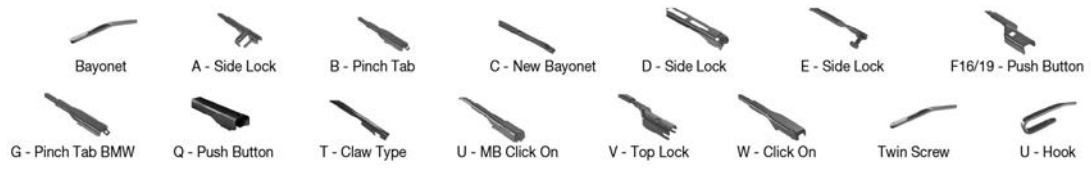

WIPER ARM TYPE		STANDARD	HYBRID	FLAT	REAR				
			+ Spoiler								
OPEL Continued											
OMEGA B (94-03) Continued											
	03/94-07/03	U-hook		DMS-560	DM-560	DM-548					
	03/94-07/03	U-hook		DMS-560	DM-560	DM-548				DM-033	
	03/94-07/03	U-hook		DMS-560	DM-560	DM-548					
REKORD D (72-77)											
	01/72-08/77	U-hook			DM-048	DM-048	DUR-048L	DUR-048L		DM-040	DU-040L
	01/72-08/77	U-hook			DM-048	DM-048	DUR-048L	DUR-048L			
	01/72-08/77	U-hook			DM-048	DM-048	DUR-048L	DUR-048L			
	01/72-08/77	U-hook			DM-048	DM-048	DUR-048R	DUR-048R		DM-040	DU-040R
	01/72-08/77	U-hook			DM-048	DM-048	DUR-048R	DUR-048R			
	01/72-08/77	U-hook			DM-048	DM-048	DUR-048R	DUR-048R			
REKORD E (77-86)											
	08/77-10/84	U-hook			DM-045	DM-045	DUR-045L	DUR-045L		DM-040	DU-040R
	08/77-10/84	U-hook			DM-045	DM-045	DUR-045L	DUR-045L			
	08/77-10/84	U-hook			DM-045	DM-045	DUR-045R	DUR-045R		DM-040	DU-040R
	08/77-10/84	U-hook			DM-045	DM-045	DUR-045R	DUR-045R			
	10/84-08/86	U-hook			DM-048	DM-048	DUR-048L	DUR-048L		DM-040	DU-040R
	10/84-08/86	U-hook			DM-048	DM-048	DUR-048L	DUR-048L			
	10/84-08/86	U-hook			DM-048	DM-048	DUR-048R	DUR-048R		DM-040	DU-040R
	10/84-08/86	U-hook			DM-048	DM-048	DUR-048R	DUR-048R			
SENATOR A (78-87)											
	02/78-08/87	U-hook			DM-048	DM-048	DUR-048L	DUR-048L			
		U-hook			DM-048	DM-048	DUR-048R	DUR-048R			
SENATOR B (87-93)											
	09/87-09/93	U-hook			DM-048	DM-048	DUR-048L	DUR-048L			
		U-hook			DM-048	DM-048	DUR-048R	DUR-048R			
SIGNUM (03-08)											
	05/03-12/08	U-hook		DMS-560	DM-560	DM-548			DFR-009	DFR-003	
		U-hook		DMS-560	DM-560	DM-548					
SINTRA (96-99)											
	11/96-04/99	U-hook			DM-560	DM-560				DM-040	DU-040L
		U-hook			DM-560	DM-560				DM-040	DU-040R
SPEEDSTER (00-06)											
	06/00-08/06	U-hook			DM-560						
		U-hook			DM-560						
TIGRA (94-00)											
	07/94-12/00	U-hook			DM-045	DM-045	DUR-045L	DUR-045L	DFR-002	DFR-002	DM-050
		U-hook			DM-045	DM-045	DUR-045R	DUR-045R			DM-050
TIGRA TwinTop (04-10)											
	06/04-12/10	U-hook		DMS-550	DM-550	DM-045	DUR-050L	DUR-045L	DFR-004	DFR-002	
		U-hook		DMS-550	DM-550	DM-045	DUR-050R	DUR-045R			
VECTRA A (88-95)											
	04/88-11/95	U-hook			DM-048	DM-048	DUR-048L	DUR-048L			DM-048
		U-hook			DM-048	DM-048	DUR-048R	DUR-048R			DM-048
	09/88-11/95	U-hook			DM-048	DM-048	DUR-048L	DUR-048L			
		U-hook			DM-048	DM-048	DUR-048R	DUR-048R			
VECTRA B (95-03)											
	09/95-07/02	U-hook		DMS-548	DM-048	DM-048	DUR-048L	DUR-048L	DFR-003	DFR-003	
		U-hook		DMS-548	DM-048	DM-048	DUR-048R	DUR-048R			
	09/95-07/03	U-hook		DMS-548	DM-048	DM-048	DUR-048L	DUR-048L	DFR-003	DFR-003	
		U-hook		DMS-548	DM-048	DM-048	DUR-048R	DUR-048R			
	11/96-07/03	U-hook		DMS-548	DM-048	DM-048	DUR-048L	DUR-048L	DFR-003	DFR-003	DM-033
		U-hook		DMS-548	DM-048	DM-048	DUR-048R	DUR-048R			DM-033
VECTRA C (02-08)											
	04/02-01/09	U-hook		DMS-560	DM-560	DM-548	DUR-060L	DUR-048L	DFR-009	DFR-003	
		U-hook		DMS-560	DM-560	DM-548	DUR-060R	DUR-048R			
	08/02-08/05	U-hook		DMS-560	DM-560	DM-548	DUR-060L	DUR-048L	DFR-009	DFR-003	DRC-004
		U-hook		DMS-560	DM-560	DM-548	DUR-060R	DUR-048R			DRC-004
	08/02-09/05	U-hook									DRC-004
	08/02-01/09	U-hook		DMS-560	DM-560	DM-548	DUR-060L	DUR-048L	DFR-009	DFR-003