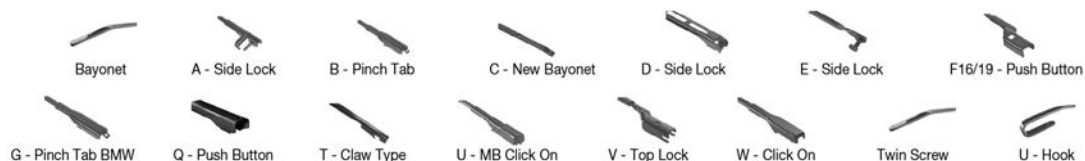

WIPER ARM TYPE	STANDARD		HYBRID		FLAT		REAR				
FORD <i>Continued</i>													
FIESTA VI (08-)													
	06/08-	F19- push button							DF-044				
		F19- push button							DF-235				
		F19- push button							DF-235				
	08/08-	F19- push button							DF-044				
		F19- push button							DF-235				
		F19- push button							DF-235				
FIESTA VII (HJ, HF)													
	05/17-	F19- push button							DF-420				
		F19- push button							DF-216				
FIESTA VII (17-)													
	05/17-	F19- push button							DF-420				
		F19- push button							DF-216				
FOCUS C-MAX (03-07)													
	10/03-03/07	A- side lock							DF-022				
FOCUS I (DAW, DBW)													
	07/03-06/07	U-hook		DMS-555	DM-055	DM-048	DUR-055L	DUR-048L	DFR-006	DFR-003	DM-038	DU-035L	
		U-hook		DMS-555	DM-055	DM-048	DUR-055R	DUR-048R				DM-038	DU-035R
FOCUS I (98-05)													
	10/98-11/04	U-hook		DMS-555	DM-055	DM-048	DUR-055L	DUR-048L	DFR-006	DFR-003	DM-038	DU-035L	
		U-hook		DMS-555	DM-055	DM-048	DUR-055R	DUR-048R				DM-038	DU-035R
	02/99-01/05	U-hook		DMS-555	DM-055	DM-048	DUR-055L	DUR-048L	DFR-006	DFR-003			
		U-hook		DMS-555	DM-055	DM-048	DUR-055R	DUR-048R					
	02/99-03/05	U-hook		DMS-555	DM-055	DM-048	DUR-055L	DUR-048L	DFR-006	DFR-003			
		U-hook		DMS-555	DM-055	DM-048	DUR-055R	DUR-048R					
FOCUS II (DA_, HCP, DP)													
	01/10-09/12	A- side lock							DF-106				
FOCUS II (04-12)													
	07/04-09/12	A- side lock							DF-106				
	07/04-09/12	A- side lock							DF-106				
	04/05-09/12	A- side lock							DF-106				
	10/06-09/10	A- side lock							DF-106				
FOCUS II Saloon (DB_, FCH, DH)													
	01/10-	A- side lock							DF-106				
FOCUS III													
	09/11-12/17	F19- push button							DF-101				
FOCUS III (10-)													
	07/10-	F19- push button							DF-101				
	07/10-	F19- push button							DF-101				
	07/10-	F19- push button							DF-101				
	01/11-	F19- push button							DF-101				
	02/12-	F19- push button							DF-101				
FOCUS IV (18-)													
	01/18-	F19- push button							DF-421				
		F19- push button							DF-217				
	11/18-	F19- push button							DF-421				
		F19- push button							DF-217				
FUSION (02-12)													
	08/02-12/12	U-hook			DM-055	DM-040	DUR-055L	DU-040L	DFR-006	DFR-001			
		U-hook			DM-055	DM-040	DUR-055R	DU-040R					
GALAXY I (95-06)													
	03/95-05/01	U-hook			DM-570	DM-570					DM-040	DU-040L	
		U-hook			DM-570	DM-570					DM-040	DU-040R	
	06/01-05/06	U-hook								DF-107		DM-040	DU-040L
		U-hook								DF-107		DM-040	DU-040R
GALAXY II (06-15)													
	05/06-06/15	F19- push button							DF-149				
GALAXY III (CK)													
	07/21-	B- pinch tab									DF-307