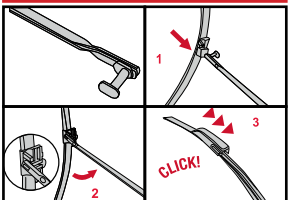

Wiper Blades

Istruzioni di installazione

I

Spazzole Flat

SPAZZOLE FLAT: SOSTITUZIONE OE

SPAZZOLE FLAT: INSTALLAZIONE POSTERIORE

Fitting A

Fitting B

Fitting C

Fitting D

Fitting E

Fitting F

Fitting T

Fitting U

Fitting V

Fitting W