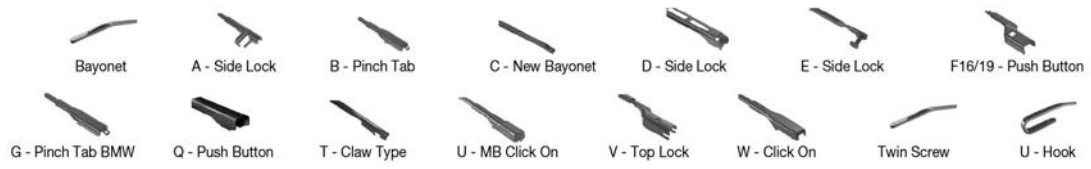

WIPER ARM TYPE	STANDARD		HYBRID		FLAT		REAR	
SEAT <i>Continued</i>										
LEON (1P) (05-12)										
	05/05-08/13	B- pinch tab							DF-141	
	02/10-12/12	B- pinch tab							DF-141	DF-311
	02/10-08/13	B- pinch tab								DF-311
LEON (5F) (12-)										
	09/12-	F16- push button							DF-073	DF-315
	09/12-	F16- push button							DF-073	DF-315
	09/12-	F16- push button							DF-073	
	09/12-	F16- push button							DF-210	DF-315
	09/12-	F16- push button							DF-210	DF-315
	09/12-	F16- push button							DF-210	
	01/13-	F16- push button							DF-073	DF-315
	01/13-	F16- push button							DF-073	
	01/13-	F16- push button							DF-210	DF-315
	01/13-	F16- push button							DF-210	
	01/13-	F16- push button							DF-210	
LEON Sportstourer (KL8)										
	11/20-	F16- push button							DF-016	
MALAGA (84-93)										
	11/84-11/89	U-hook			DM-040	DM-040	DU-040L	DU-040L		
		U-hook			DM-040	DM-040	DU-040R	DU-040R		
	12/89-12/93	U-hook			DM-045	DM-045	DUR-045L	DUR-045L		
		U-hook			DM-045	DM-045	DUR-045R	DUR-045R		
MARBELLA (86-98)										
	08/86-10/98	U-hook			DM-040		DU-040L			DM-033
		U-hook			DM-040		DU-040R			DM-033
	01/87-05/99	U-hook			DM-040		DU-040L			DM-033
		U-hook			DM-040		DU-040R			DM-033
MII (KF1) (11-)										
	10/11-	F16- push button							DF-013	DF-313
		F16- push button							DF-245	DF-313
PANDA (80-86)										
	10/80-12/86	U-hook			DM-040		DU-040L			DM-033
		U-hook			DM-040		DU-040R			DM-033
TARRACO (KN2)										
	02/21-	F16- push button							DF-096	
TARRACO (KN2) (18-)										
	09/18-	F16- push button							DF-096	
TERRA (87-96)										
	01/87-12/95	U-hook			DM-040	DM-040	DU-040L	DU-040L		
		U-hook			DM-040	DM-040	DU-040R	DU-040R		
	02/87-12/96	U-hook			DM-040	DM-040	DU-040L	DU-040L		
		U-hook			DM-040	DM-040	DU-040R	DU-040R		
TOLEDO I (1L) (91-99)										
	05/91-03/99	U-hook		DMS-550	DM-550	DMC-550				
		U-hook		DMS-550	DM-550	DMC-550				
TOLEDO II (1M) (99-06)										
	10/98-05/06	U-hook		DMS-553	DM-553	DM-648			DFR-005	DFR-002
		U-hook		DMS-553	DM-553	DM-648				
TOLEDO III (5P) (04-09)										
	04/04-05/09	T- claw type							DF-086	
TOLEDO IV (KG3) (12-19)										
	07/12-04/19	F16- push button							DF-013	DF-317
		F16- push button							DF-245	DF-317
SKODA										
105 / 120 (76-90)										
	08/76-12/90	U-hook			DM-040	DM-040				
		U-hook			DM-040	DM-040				
105 / 120 (83-90)										
	02/83-12/90	U-hook			DM-040	DM-040				
		U-hook			DM-040	DM-040