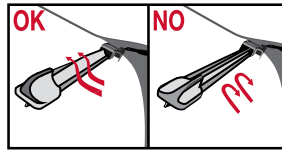

Wiper Blades

Fitting instructions

GB

Flat Blades