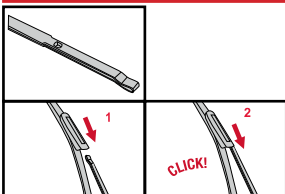

RU

Бескаркасные щетки стеклоочистителя

КОМПЛЕКТ БЕСКАРКАСНЫХ ЩЕТОК С ОРИГИНАЛЬНЫМ КРЕПЛЕНИЕМ

БЕСКАРКАСНЫЕ ЩЕТКИ С КРЕПЛЕНИЕМ ПОД КРЮК (УНИВЕРСАЛЬНЫЕ)

Fitting C