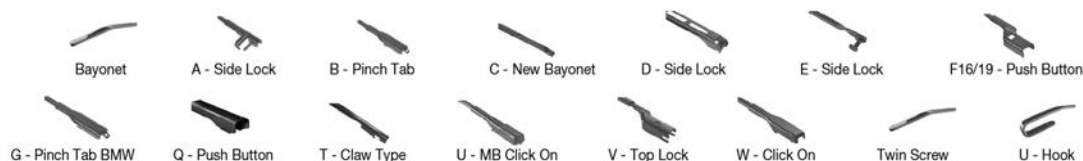

WIPER ARM TYPE		STANDARD	HYBRID	FLAT	REAR				
				+							
				Spoiler							
KIA Continued											
BESTA (92-05) Continued											
	07/93-12/05	U-hook			DM-045	DM-045	DUR-045R	DUR-045R			
CARENS I (00-02)											
	03/00-07/02	U-hook		DMS-560	DM-560	DM-048		DUR-048L			DM-035 DU-035L
		U-hook		DMS-560	DM-560	DM-048		DUR-048R			DM-035 DU-035R
CARENS II (02-)											
	07/02-	U-hook		DMS-560	DM-560	DM-045		DUR-045L			DM-035 DU-035L
		U-hook		DMS-560	DM-560	DM-045		DUR-045R			DM-035 DU-035R
CARENS III (06-)											
	09/06-	U-hook		DMS-565	DM-565	DM-040	DUR-065L	DU-040L			
		U-hook		DMS-565	DM-565	DM-040	DUR-065R	DU-040R			
CARENS IV (13-)											
	03/13-	U-hook			DM-570	DM-570	DU-070L	DU-070R			
		U-hook			DM-570	DM-570	DU-070R	DU-070L			
CARNIVAL I (99-01)											
	08/99-10/01	U-hook		DMS-560	DM-560	DM-560	DUR-060L	DUR-060L			DM-045 DUR-045L
		U-hook		DMS-560	DM-560	DM-560	DUR-060R	DUR-060R			DM-045 DUR-045R
CARNIVAL II (99-07)											
	08/99-09/07	U-hook		DMS-560	DM-560	DM-560	DUR-060L	DUR-060L			DM-045 DUR-045L
		U-hook		DMS-560	DM-560	DM-560	DUR-060R	DUR-060R			DM-045 DUR-045R
CARNIVAL III (06-)											
	04/06-	U-hook		DMS-565	DM-565	DM-045	DUR-065L	DUR-045L			
		U-hook		DMS-565	DM-565	DM-045	DUR-065R	DUR-045R			
CEED (06-12)											
	07/09-12/12	U-hook		DMS-560	DM-560	DM-545	DUR-060L	DUR-045L	DFR-009	DFR-002	
	07/09-12/12	U-hook		DMS-560	DM-560	DM-545	DUR-060L	DUR-045L	DFR-009	DFR-002	
	07/09-12/12	U-hook		DMS-560	DM-560	DM-545	DUR-060R	DUR-045R			
	07/09-12/12	U-hook		DMS-560	DM-560	DM-545	DUR-060R	DUR-045R			
CEED (12-)											
	05/12-07/18	U-hook					DUR-065L	DU-035L			
		U-hook					DUR-065R	DU-035R			
	09/12-07/18	U-hook					DUR-065L	DU-035L			
		U-hook					DUR-065R	DU-035R			
CERATO (18-)											
	02/18-	U-hook					DUR-065L	DU-040L			
		U-hook					DUR-065R	DU-040R			
CERATO (04-)											
	03/04-06/09	U-hook		DMS-560	DM-560	DM-040	DUR-060L	DU-040L			
		U-hook		DMS-560	DM-560	DM-040	DUR-060R	DU-040R			
	04/04-12/09	U-hook		DMS-560	DM-560	DM-040	DUR-060L	DU-040L			
		U-hook		DMS-560	DM-560	DM-040	DUR-060R	DU-040R			
CERATO (09-)											
	01/09-04/13	U-hook		DMS-560	DM-560	DM-548					
	01/09-04/13	U-hook		DMS-560	DM-560	DM-548					
	01/09-04/13	U-hook		DMS-560	DM-560	DM-548					
	01/09-04/13	U-hook		DMS-560	DM-560	DM-548					
CLARUS (96-)											
	07/96-11/01	U-hook			DM-053	DM-048	DUR-053L	DUR-048L			
		U-hook			DM-053	DM-048	DUR-050R	DUR-048R			
	05/98-	U-hook			DM-053	DM-048	DUR-053L	DUR-048L			
		U-hook			DM-053	DM-048	DUR-050R	DUR-048R			
JOICE (00-)											
	02/00-	U-hook			DM-055		DUR-055L				DM-040 DU-040L
		U-hook			DM-055		DUR-055R				DM-040 DU-040R
K2500 (03-)											
	01/03-	U-hook			DM-053	DM-048	DUR-053L	DUR-048L			
		U-hook			DM-053	DM-048	DUR-050R	DUR-048R			
K2700 (97-09)											
	10/99-	U-hook			DM-053	DM-053	DUR-053L	DUR-053L			
		U-hook			DM-053	DM-053	DUR-050R	DUR-050R