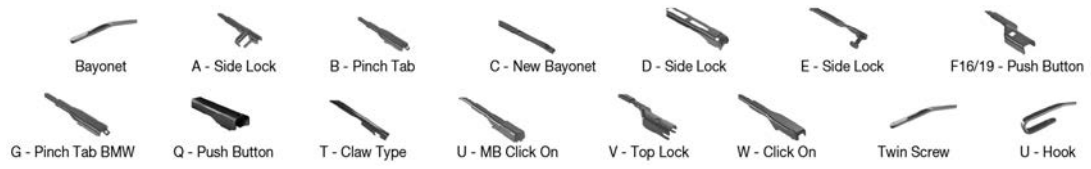

WIPER ARM TYPE		STANDARD	HYBRID	FLAT	REAR						
AUDI Continued													
A3 (8V) (12-) Continued													
	05/13-	F16- push button										DF-016	
A3 Convertible (8P7) (08-13)													
	04/08-05/13	B- pinch tab										DF-011	
		B- pinch tab										DF-019	
A3 Convertible (8V7) (13-)													
	10/13-	F16- push button										DF-016	
A3 Sportback (8PA)													
	01/10-03/13											DF-011	
													DF-019
A3 Sportback (8VA, 8VF)													
	05/14-10/20	F16- push button										DF-016	
A4 (8D, B5) (94-01)													
	11/94-09/01	U-hook		DMS-553	DM-553	DM-653	DUR-053L	DUR-050L	DFR-005	DFR-004	DM-038	DU-035L	
	11/94-09/01	U-hook		DMS-553	DM-553	DM-653	DUR-053L	DUR-050L	DFR-005	DFR-004			
	11/94-09/01	U-hook		DMS-553	DM-553	DM-653	DUR-050R	DUR-050R			DM-038	DU-035R	
	11/94-09/01	U-hook		DMS-553	DM-553	DM-653	DUR-050R	DUR-050R					
A4 (8E, B6) (00-04)													
	11/00-12/04	D - slide lock										DM-035	
		D - slide lock											DU-035L
	04/01-10/03	D - slide lock										DM-035	
		D - slide lock											DU-035L
	11/03-12/04	D - slide lock										DM-035	
		D - slide lock											DU-035L
	11/03-12/04	D - slide lock										DF-008	
		D - slide lock											DF-131
	11/03-12/04	D - slide lock										DF-239	
		D - slide lock											DM-035
	11/03-12/04	D - slide lock										DF-239	
		D - slide lock											DF-008
	06/04-12/04	D - slide lock										DM-035	
		D - slide lock											DF-131
	11/03-12/04	D - slide lock										DF-239	
		D - slide lock											DM-035
A4 (8E, B7) (04-08)													
	11/04-06/08	D - slide lock										DF-008	
	11/04-06/08	D - slide lock										DF-008	
		D - slide lock											DF-131
	11/04-06/08	D - slide lock										DF-131	
		D - slide lock											DF-239
	11/04-06/08	D - slide lock										DF-239	
A4 (8K, B8) (07-15)													
	11/07-12/15	F16- push button										DF-007	
	11/07-12/15	F16- push button										DF-007	
	11/07-12/15	F16- push button										DF-260	
	11/07-12/15	F16- push button										DF-260	
A4 (8W, B9) (15-)													
	05/15-	F16- push button										DF-007	
		F16- push button											DF-260
	08/15-	F16- push button										DF-007	
		F16- push button											DF-260
A4 Allroad (8KH) (09-16)													
	04/09-05/16	F16- push button										DF-007	
		F16- push button											DF-260
A4 Allroad (8WH) (16-)													
	01/16-	F16- push button										DF-007	
		F16- push button											DF-260
A4 Allroad B9 (8WH, 8WJ)													
	08/20-	F16- push button										DF-007	
		F16- push button											DF-260
A4 B8 (8K2)													
	07/08-05/10	F16- push button										DF-007	
		F16- push button											DF-260