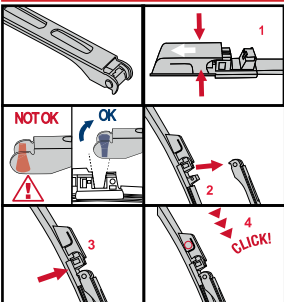

Wiper Blades

Montagehinweise

D

Flatblades

FLATBLADES: OE-ERSATZ

RETROFIT-FLATBLADES

Fitting A

Fitting B

Fitting C

Fitting D

Fitting E

Fitting F

Fitting T

Fitting U

Fitting V

Fitting W