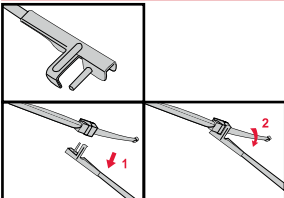

FLATBLADES: OE-ERSATZ

RETROFIT-FLATBLADES

Fitting A