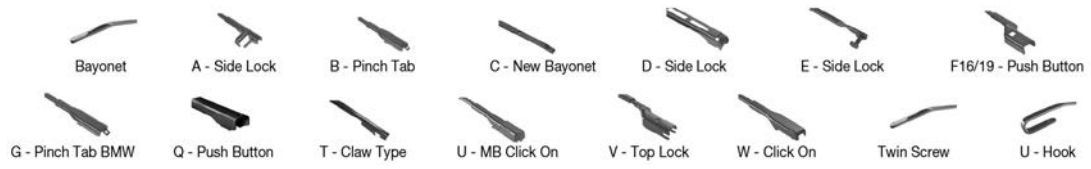

WIPER ARM TYPE	STANDARD	HYBRID	FLAT	REAR								
			+ Spoiler											
NISSAN <i>Continued</i>														
TEANA II (08-13)														
	06/08-09/13	U-hook		DMS-565	DM-565	DM-040								
		U-hook		DMS-565	DM-565	DM-040								
TERRANO I (87-96)														
	07/86-02/96	U-hook			DM-048	DM-048	DUR-048L	DUR-048L				DM-030		
		U-hook			DM-048	DM-048	DUR-048R	DUR-048R				DM-030		
TERRANO II (92-07)														
	10/92-09/07	U-hook		DMS-553	DM-053	DM-050	DUR-053L	DUR-050L				DM-030		
		U-hook		DMS-553	DM-053	DM-050	DUR-050R	DUR-050R				DM-030		
	06/98-09/07	U-hook		DMS-553	DM-053	DM-050	DUR-053L	DUR-050L				DM-030		
		U-hook		DMS-553	DM-053	DM-050	DUR-050R	DUR-050R				DM-030		
TIIDA (04-12)														
	05/04-03/10	U-hook		DMS-560	DM-560	DM-035								
		U-hook		DMS-560	DM-560	DM-035								
	01/07-03/10	U-hook		DMS-560	DM-560	DM-035								
		U-hook		DMS-560	DM-560	DM-035								
URVAN (81-98)														
	11/80-10/93	U-hook			DM-045	DM-045	DUR-045L	DUR-045L				DM-038	DU-035L	
		U-hook			DM-045	DM-045	DUR-045R	DUR-045R				DM-038		
	07/81-10/93	U-hook			DM-045	DM-045	DUR-045L	DUR-045L				DM-038	DU-035L	
		U-hook			DM-045	DM-045	DUR-045R	DUR-045R				DM-038		
	10/93-10/96	U-hook			DM-048	DM-048	DUR-048L	DUR-048L				DM-040	DU-040L	
		U-hook			DM-048	DM-048	DUR-048R	DUR-048R				DM-040		
	10/93-11/98	U-hook			DM-048	DM-048	DUR-048L	DUR-048L				DM-040	DU-040L	
		U-hook			DM-048	DM-048	DUR-048R	DUR-048R				DM-040		
VANETTE (C12) (81-87)														
	06/81-12/87	U-hook			DM-040	DM-040	DU-040L	DU-040L				DM-040	DU-040L	
		U-hook			DM-040	DM-040	DU-040R	DU-040R				DM-040	DU-040R	
	07/81-06/87	U-hook			DM-040	DM-040	DU-040L	DU-040L				DM-040	DU-040L	
		U-hook			DM-040	DM-040	DU-040R	DU-040R				DM-040	DU-040R	
VANETTE (C22) (86-95)														
	10/86-12/95	U-hook			DM-055	DM-048	DUR-055L	DUR-048L				DM-045	DUR-045L	
		U-hook			DM-055	DM-048	DUR-055L	DUR-048L				DM-045	DUR-045L	
	10/86-12/95	U-hook			DM-055	DM-048	DUR-055R	DUR-048R				DM-045	DUR-045R	
		U-hook			DM-055	DM-048	DUR-055R	DUR-048R				DM-045	DUR-045R	
VANETTE Cargo (C23) (94-02)														
	09/94-05/01	U-hook			DM-560	DM-560						DM-040	DU-040L	
		U-hook			DM-560	DM-560						DM-040	DU-040R	
	09/94-05/02	U-hook			DM-560	DM-560						DM-040	DU-040L	
		U-hook			DM-560	DM-560						DM-040	DU-040R	
X-TRAIL (T30) (01-13)														
	06/01-01/13	U-hook		DMS-560	DM-560	DM-040	DUR-060L	DU-040L				DM-043	DUR-043L	
		U-hook		DMS-560	DM-560	DM-040	DUR-060R	DU-040R				DM-043	DUR-043R	
X-TRAIL (T31) (07-13)														
	03/07-07/14	U-hook		DMS-560	DM-560	DM-040	DUR-060L	DU-040L	DFR-009	DFR-001		DRA-035		
		U-hook		DMS-560	DM-560	DM-040	DUR-060R	DU-040R				DRA-035		
X-TRAIL (T32) (13-)														
	12/13-	U-hook					DUR-065L	DUR-043L						
		U-hook					DUR-065R	DUR-043R						
		U-hook					DUR-065R	DUR-043R						
X-TRAIL III (T32, T32R, T32RR)														
	06/21-	U-hook					DUR-065L	DUR-043L						
		U-hook					DUR-065R	DUR-043R						
		U-hook					DUR-065R	DUR-043R						
OPEL														
ADAM (12-19)														
	10/12-02/19	F19- push button									DF-058			
AGILA A (00-07)														
	09/00-12/07	U-hook		DMS-550	DM-050	DM-045	DUR-050L	DUR-045L				DM-033		
		U-hook		DMS-550	DM-050	DM-045	DUR-050R	DUR-045R				DM-033