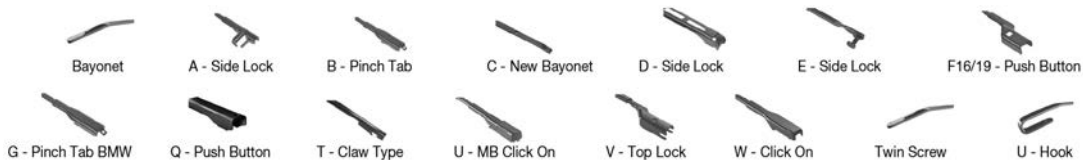

WIPER ARM TYPE	STANDARD			HYBRID		FLAT		REAR	
PEUGEOT <i>Continued</i>											
EXPERT (96-06)											
	02/96-10/06	U-hook		DMS-565	DM-565	DMC-550	DUR-065L	DUR-050L	DFR-010	DFR-004	
		U-hook		DMS-565	DM-565	DMC-550	DUR-065R	DUR-050R			
	02/96-12/06	U-hook		DMS-565	DM-565	DMC-550	DUR-065L	DUR-050L	DFR-010	DFR-004	
	02/96-12/06	U-hook		DMS-565	DM-565	DMC-550	DUR-065L	DUR-050L	DFR-010	DFR-004	
	02/96-12/06	U-hook		DMS-565	DM-565	DMC-550	DUR-065R	DUR-050R			
	02/96-12/06	U-hook		DMS-565	DM-565	DMC-550	DUR-065R	DUR-050R			
EXPERT (07-)											
	01/07-	U-hook			DM-570	DMC-550			DFR-010	DFR-004	
	01/07-	U-hook			DM-570	DMC-550			DFR-010	DFR-004	
	01/07-	U-hook			DM-570	DMC-550			DFR-010	DFR-004	
	01/07-	U-hook			DM-570	DMC-550					
	01/07-	U-hook			DM-570	DMC-550					
	01/07-	U-hook			DM-570	DMC-550					
EXPERT (16-)											
	04/16-	C- new bayonet							DF-408		
		C- new bayonet							DF-205		
EXPERT Van (V_)											
	08/21-	C- new bayonet							DF-408		
		C- new bayonet							DF-205		
ION (10-)											
	11/10-	U-hook			DM-570		DU-070L				DRA-030
		U-hook			DM-570						DRA-030
J5 (81-90)											
	09/81-08/90	U-hook			DM-050	DM-050	DUR-050L	DUR-050L			DM-038
		U-hook			DM-050	DM-050	DUR-050R	DUR-050R			DU-035L
	09/81-09/90	U-hook			DM-050	DM-050	DUR-050L	DUR-050L			DM-038
		U-hook			DM-050	DM-050	DUR-050L	DUR-050L			DU-035L
	09/81-09/90	U-hook			DM-050	DM-050	DUR-050R	DUR-050R			DM-038
		U-hook			DM-050	DM-050	DUR-050R	DUR-050R			DU-035R
	09/81-09/90	U-hook			DM-050	DM-050	DUR-050L	DUR-050L			DM-038
		U-hook			DM-050	DM-050	DUR-050R	DUR-050R			DU-035R
J5 (90-94)											
	09/90-03/94	U-hook			DM-050	DM-050	DUR-050L	DUR-050L			DM-038
		U-hook			DM-050	DM-050	DUR-050R	DUR-050R			DU-035L
	10/90-02/94	U-hook			DM-050	DM-050	DUR-050L	DUR-050L			DM-038
		U-hook			DM-050	DM-050	DUR-050L	DUR-050L			DU-035L
	10/90-02/94	U-hook			DM-050	DM-050	DUR-050R	DUR-050R			DM-038
		U-hook			DM-050	DM-050	DUR-050R	DUR-050R			DU-035R
	10/90-02/94	U-hook			DM-050	DM-050	DUR-050L	DUR-050L			DM-038
		U-hook			DM-050	DM-050	DUR-050R	DUR-050R			DU-035R
PARTNER / RANCH (18-)											
	09/18-	F19- push button							DF-416		
PARTNER / RANCH (96-15)											
	05/96-12/15	U-hook		DMS-555	DM-555	DM-553	DUR-055L	DUR-053L			DM-035 Double door
		U-hook									DU-035L Double door
		U-hook									DM-040 Double door
		U-hook									DU-035R Double door
		U-hook									DU-040L Single door
		U-hook		DMS-555	DM-555	DM-553	DUR-055R	DUR-050R			DM-035 Double door
		U-hook									DU-035L Double door
		U-hook									DM-040 Double door
		U-hook									DU-035R Double door
		U-hook									DU-040R Single door
	06/96-12/15	U-hook		DMS-555	DM-555	DM-553	DUR-055L	DUR-053L			DM-035 Double door
		U-hook									DU-035L Double door
		U-hook									DM-040 Double door
		U-hook									DU-035R Double door
		U-hook									DU-040L Single door
		U-hook		DMS-555	DM-555	DM-553	DUR-055R	DUR-050R			DM-035 Double door
		U-hook									DU-035L Double door
		U-hook									DM-040 Double door
		U-hook									DU-035R Double door
		U-hook									DU-040R Single door