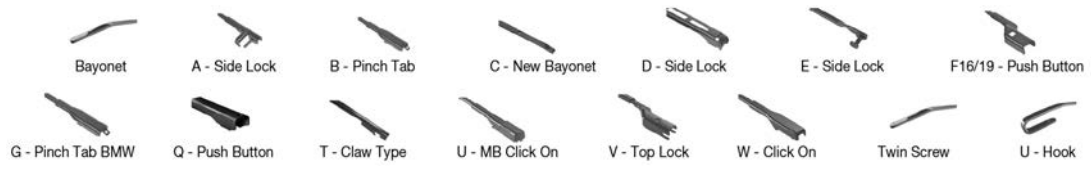

WIPER ARM TYPE		STANDARD	HYBRID	FLAT	REAR				
				+ Spoiler							
DODGE											
AVENGER (07-14)											
	06/07-12/14	U-hook		DMS-560	DM-560	DM-555	DUR-060L	DUR-055L			
		U-hook		DMS-560	DM-560	DM-555	DUR-060R	DUR-055R			
CALIBER (06-)											
	06/06-	U-hook		DMS-560	DM-560	DM-040	DUR-060L	DU-040L			DM-030
		U-hook		DMS-560	DM-560	DM-040	DUR-060R	DU-040R			DM-030
CARAVAN (95-02)											
	01/95-03/01	U-hook			DM-570	DM-570			DFR-013		DM-045
		U-hook			DM-570	DM-570					DM-045
	06/95-10/02	U-hook			DM-570	DM-570			DFR-013		DM-045
		U-hook			DM-570	DM-570					DUR-045L
CARAVAN (00-07)											
	02/00-12/07	U-hook			DM-570	DM-570			DFR-013		DM-040
		U-hook			DM-570	DM-570					DU-040R
CHALLENGER (07-)											
	09/07-	U-hook		DMS-555	DM-555	DM-555	DUR-055L	DUR-055L			
		U-hook		DMS-555	DM-555	DM-555	DUR-055R	DUR-055R			
CHARGER											
	09/14-	U-hook					DUR-060L	DUR-053L			
		U-hook					DUR-060R	DUR-050R			
CHARGER (05-10)											
	06/05-12/10	U-hook					DUR-060L	DUR-053L			
		U-hook					DUR-060R	DUR-050R			
CHARGER (11-)											
	01/11-	U-hook					DUR-060L	DUR-053L			
		U-hook					DUR-060R	DUR-050R			
DART (12-)											
	04/12-	U-hook					DUR-065L	DUR-045L			
		U-hook					DUR-065R	DUR-045R			
DURANGO (03-10)											
	11/03-12/10	U-hook		DMS-555	DM-555	DM-550	DUR-055L	DUR-050L			
		U-hook		DMS-555	DM-555	DM-550	DUR-055R	DUR-050R			
DURANGO (10-)											
	12/10-	U-hook		DMS-555	DM-555	DM-550	DUR-055L	DUR-050L			
		U-hook		DMS-555	DM-555	DM-550	DUR-055R	DUR-050R			
Grand CARAVAN (07-)											
	06/07-	U-hook			DM-570	DM-570					
JOURNEY (08-)											
	06/08-	U-hook		DMS-560	DM-560	DM-545	DUR-060L	DUR-045L			DRB-030
		U-hook		DMS-560	DM-560	DM-545	DUR-060R	DUR-045R			DRB-030
NITRO (06-12)											
	09/06-12/12	U-hook			DM-548	DM-548	DUR-048L	DUR-048L			
		U-hook			DM-548	DM-548	DUR-048R	DUR-048R			
RAM (08-)											
	10/08-	U-hook		DMS-555	DM-555	DM-555	DUR-055L	DUR-055L			
		U-hook		DMS-555	DM-555	DM-555	DUR-055R	DUR-055R			
RAM Van (95-05)											
	10/95-12/05	U-hook			DM-570	DM-570			DFR-013		DM-045
		U-hook			DM-570	DM-570					DM-045
STRATUS (95-01)											
	12/95-04/01	U-hook		DMS-555	DM-555	DM-555					
		U-hook		DMS-555	DM-555	DM-555					
DS											
DS 7 Crossback (J_)											
	05/21-	F16- push button								DF-095	
DS 9 (X2_)											
	09/20-									DF-417	
DS 9 (20-)											
	09/20-									DF-417