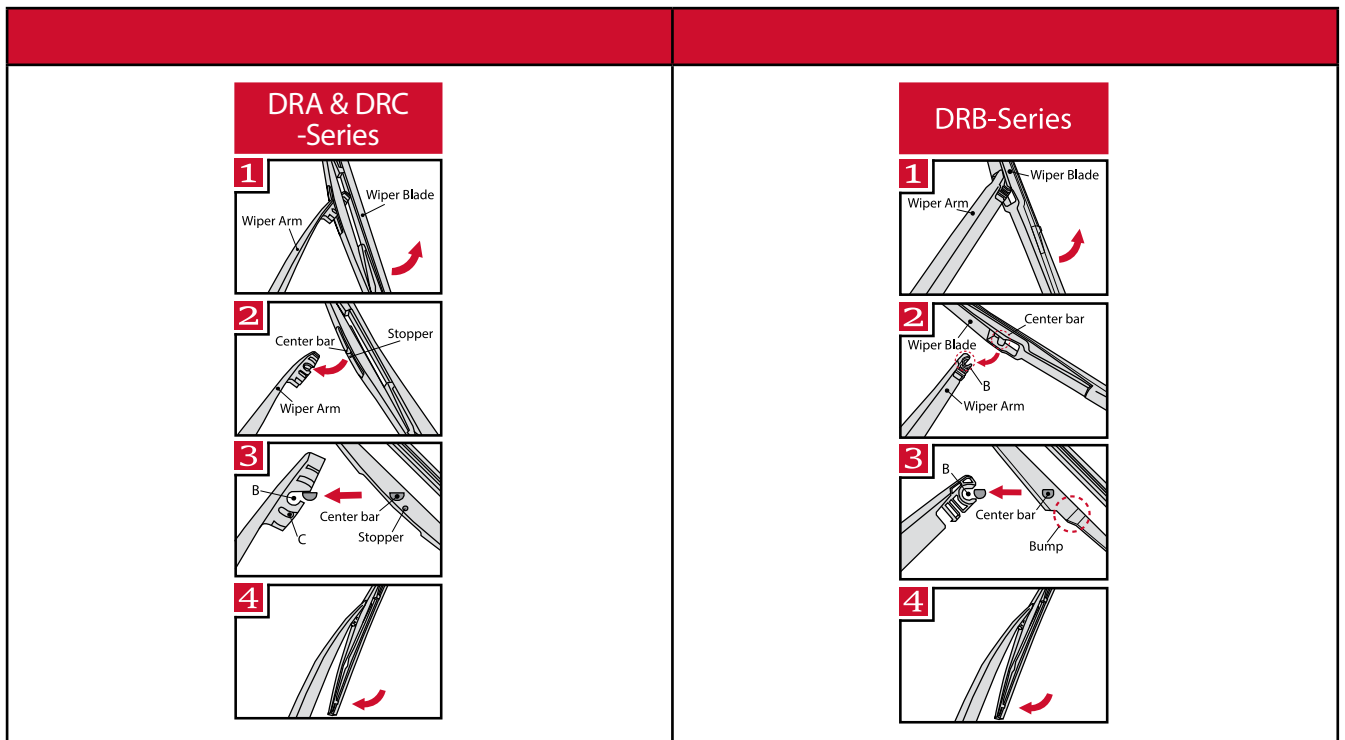

Wiper Blades | Fitting instructions

GB

Rear Blades