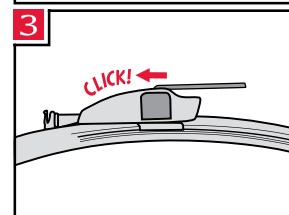

Fitting W

Spazzole Hybrid

<p>How to detach the old blade</p> <ol style="list-style-type: none"> Pull up <p>How to attach the new blade</p> <ol style="list-style-type: none"> Pull up LUCKY! Push down 	<p>Place the wiper arm over the picture to determine the size</p> <p>7 mm</p> <p>9x3=>No need to change clip (Go to "How to install blade")</p> <p>11 mm</p> <p>9x4=>Change to attached adaptor (Go to "How to change clip")</p>	<p>How to change the clip</p> <ol style="list-style-type: none"> 9x4 Clip. First check if the clip is inside the package. Holder, Clip. Push here (both sides). Pull the holder upward and pinch the clip tip with your thumb and forefinger. Lift up the holder while pushing the tip from both sides to avoid the holder releasing from the clip. Next, pull up the holder. Blade without clip. Gutter, Opening for rivet, Guide pin. Insert the guide pins inside the blade into the gutter of the clip. Push down the clip on the rivet of the blade until you can hear a "click" sound. Please follow this instruction to avoid clip damage. 	<p>How to install the blade</p> <ol style="list-style-type: none"> Lift up the holder portion. Insert the arm in the clip while pushing the wiper rubber. Then rotate the blade. Pull up the blade to fit into the arm. Push holder until "click" sound. Check if the blade is installed properly.
---	---	--	---