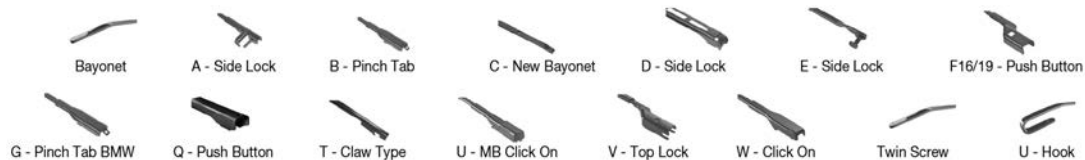

WIPER ARM TYPE		STANDARD	HYBRID	FLAT	REAR					
				+								
				Spoiler								
PORSCHE Continued												
911 (996) (97-05) Continued												
	12/01-08/05	U-hook			DM-555	DM-653					DM-055	DUR-055L
		U-hook			DM-555	DM-653					DM-055	DUR-055R
911 (997) (04-12)												
	07/04-12/12	U-hook			DMS-555							
	04/05-12/12	U-hook			DMS-555							
	07/06-12/12	U-hook			DMS-555							
911 (991) (11-)												
	12/11-	F16- push button									DF-411	
	03/12-	F16- push button									DF-411	
	05/14-	F16- push button									DF-411	
911 Convertible (992)												
	01/21-	F16- push button									DF-411	
911 Targa (992)												
	01/21-	F16- push button									DF-411	
912 (65-70)												
	01/65-12/69	U-hook			DM-033	DM-033					DM-040	DU-040L
		U-hook			DM-033	DM-033					DM-040	DU-040R
	03/65-02/70	U-hook			DM-033	DM-033					DM-040	DU-040L
		U-hook			DM-033	DM-033					DM-040	DU-040R
924 (75-89)												
	11/75-08/89	U-hook			DM-045	DM-045	DUR-045L	DUR-045L				
		U-hook			DM-045	DM-045	DUR-045R	DUR-045R				
928 (77-95)												
	09/77-11/95	U-hook		DMS-548	DM-548	DM-548	DUR-048L	DUR-048L				
		U-hook		DMS-548	DM-548	DM-548	DUR-048R	DUR-048R				
944 (81-91)												
	06/81-07/91	U-hook			DM-048	DM-048	DUR-048L	DUR-048L			DM-050	DUR-050L
		U-hook			DM-048	DM-048	DUR-048R	DUR-048R			DM-050	DUR-050R
	12/88-07/91	U-hook			DM-048	DM-048	DUR-048L	DUR-048L				
		U-hook			DM-048	DM-048	DUR-048R	DUR-048R				
959 (86-91)												
	01/86-04/91	U-hook			DM-048	DM-048	DUR-048L	DUR-048L				
		U-hook			DM-048	DM-048	DUR-048R	DUR-048R				
968 (91-95)												
	06/91-11/95	U-hook			DM-048	DM-048	DUR-048L	DUR-048L				
	06/91-11/95	U-hook			DM-048	DM-048	DUR-048L	DUR-048L				
	06/91-11/95	U-hook			DM-048	DM-048	DUR-048R	DUR-048R				
	06/91-11/95	U-hook			DM-048	DM-048	DUR-048R	DUR-048R				
BOXSTER (986) (96-04)												
	09/96-12/04	U-hook			DM-555	DM-653	DUR-055L	DUR-053L				
		U-hook			DM-555	DM-653						
BOXSTER (987) (04-11)												
	08/10-05/12	U-hook			DM-555	DM-653	DUR-055L	DUR-053L				
		U-hook			DM-555	DM-653						
BOXSTER (987) (04-12)												
	11/04-03/12	U-hook			DM-555	DM-653	DUR-055L	DUR-053L				
		U-hook			DM-555	DM-653						
BOXSTER (981) (12-)												
	04/12-	F16- push button									DF-411	
CAYENNE (9PA)												
	09/07-11/07	A- side lock									DF-068	
	11/07-12/09	A- side lock									DF-115	
CAYENNE (9YA)												
	06/20-	F16- push button									DF-412	
CAYENNE (9YA) (17-)												
	05/17-	F16- push button									DF-412	
CAYENNE (955) (02-10)												
	09/02-11/07	A- side lock									DF-068