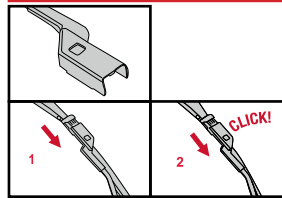

SE

Flat Blades

PLATT TORKARBÄD: OE EFTERMONTERING

PLATT TORKARBÄD: RETROPASSNING

Fitting A

Fitting B

Fitting C

Fitting D

Fitting E

Fitting F

Fitting T

Fitting U

Fitting V

Fitting W