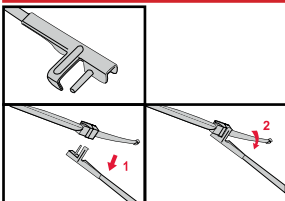

BALAIS PLATS: REMPLACEMENT OE

BALAIS PLATS: RETROFIT

Fitting A