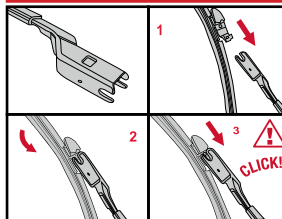

F

Balais Plats

BALAIS PLATS: REMPLACEMENT OE

BALAIS PLATS: RETROFIT

Fitting A

Fitting B

Fitting C

Fitting D

Fitting E

Fitting F

Fitting T

Fitting U

Fitting V

Fitting W