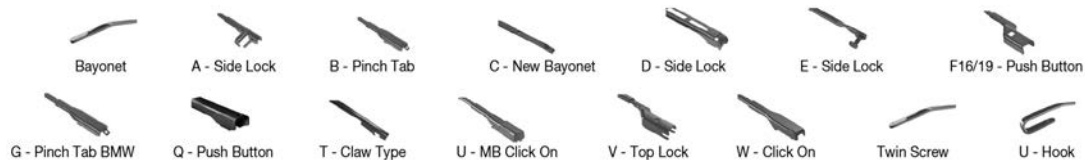

WIPER ARM TYPE	STANDARD		HYBRID		FLAT		REAR	
CITROËN <i>Continued</i>										
C5 I (01-04) <i>Continued</i>										
	06/01-11/03	U-hook		DMS-565	DM-565	DM-548	DUR-065L	DUR-045L	DFR-010	DFR-002
		U-hook		DMS-565	DM-565	DM-548	DUR-065R	DUR-045R		
	03/03-08/04	U-hook								DRC-004
	03/03-08/04	U-hook								DRC-004
C5 II (RC)										
	03/05-11/07	A- side lock								DF-304
C5 II (04-)										
	09/04-03/08	A- side lock								DF-304
C5 III (RD)										
	03/11-	B- pinch tab							DF-065	
		B- pinch tab							DF-401	
		B- pinch tab							DF-202	
C5 III (08-)										
	02/08-	B- pinch tab							DF-065	DF-312
	02/08-	B- pinch tab							DF-065	
		B- pinch tab							DF-401	
	02/08-	B- pinch tab							DF-401	
		B- pinch tab							DF-202	DF-312
	02/08-	B- pinch tab							DF-202	
C6 (05-14)										
	09/05-12/12	A- side lock							DF-123	
C8 (02-)										
	07/02-	U-hook		DMS-565	DM-565	DMS-565	DUR-065L	DUR-065R		
		U-hook				DM-565				
		U-hook		DMS-565	DM-565	DMS-565	DUR-065R	DUR-065L		
		U-hook				DM-565				
C15 (84-05)										
	10/84-12/05	U-hook			DM-548					DM-040
		U-hook			DM-548					DM-040
	04/87-08/00	U-hook			DM-548					DM-040
		U-hook			DM-548					DU-040R
C25 (81-94)										
	09/81-02/94	U-hook			DM-050	DM-050	DUR-050L	DUR-050L		DM-038
		U-hook			DM-050	DM-050	DUR-050R	DUR-050R		DU-035L
	09/81-07/94	U-hook			DM-050	DM-050	DUR-050L	DUR-050L		DM-038
		U-hook			DM-050	DM-050	DUR-050R	DUR-050R		DU-035R
	11/81-03/94	U-hook			DM-050	DM-050	DUR-050L	DUR-050L		DM-038
		U-hook			DM-050	DM-050	DUR-050R	DUR-050R		DU-035R
C35 (73-94)										
	11/73-01/94	U-hook		DMS-550	DM-050	DM-050	DUR-050L	DUR-050L		
	11/73-01/94	U-hook		DMS-550	DM-050	DM-050	DUR-050L	DUR-050L		
	11/73-01/94	U-hook		DMS-550	DM-050	DM-050	DUR-050L	DUR-050L		
	11/73-01/94	U-hook		DMS-550	DM-050	DM-050	DUR-050R	DUR-050R		
	11/73-01/94	U-hook		DMS-550	DM-050	DM-050	DUR-050R	DUR-050R		
	11/73-01/94	U-hook		DMS-550	DM-050	DM-050	DUR-050R	DUR-050R		
C-CROSSER (07-)										
	02/07-	U-hook					DUR-060L	DUR-053L		DRA-030
		U-hook					DUR-060R	DUR-050R		DRA-030
	01/09-	U-hook					DUR-060L	DUR-053L		DRA-030
		U-hook					DUR-060R	DUR-050R		DRA-030
C-ELYSEE (12-)										
	11/12-	C- new bayonet							DF-017	
CX I (74-85)										
	09/74-08/85	U-hook			DM-560	DM-560				
		U-hook			DM-560	DM-560				
	09/75-08/85	U-hook			DM-560	DM-560				DM-040
		U-hook			DM-560	DM-560				DU-040R
CX II (85-92)										
	07/85-12/92	U-hook			DM-560	DM-560				DM-040
										DU-040L