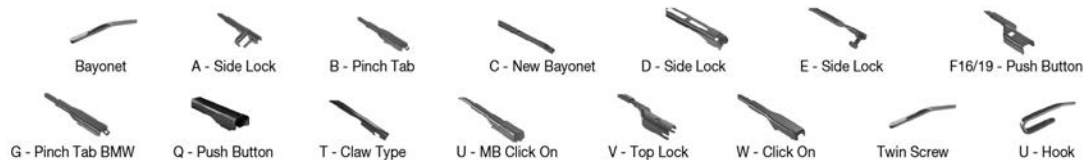

WIPER ARM TYPE		STANDARD	HYBRID	FLAT	REAR				
				+							
				Spoiler							
VW Continued											
LT 28-35 I (281-363) (75-96) Continued											
	04/75-01/83	U-hook			DM-050	DM-050	DUR-050R	DUR-050R			
	01/83-06/96	U-hook			DM-048	DM-048	DUR-048L	DUR-048L			
	01/83-06/96	U-hook			DM-048	DM-048	DUR-048L	DUR-048L			
	01/83-06/96	U-hook			DM-048	DM-048	DUR-048L	DUR-048L			
	01/83-06/96	U-hook			DM-048	DM-048	DUR-048R	DUR-048R			
	01/83-06/96	U-hook			DM-048	DM-048	DUR-048R	DUR-048R			
	01/83-06/96	U-hook			DM-048	DM-048	DUR-048R	DUR-048R			
LT 28-35 II (2D) (96-06)											
	05/96-07/06	U-hook		DMS-560	DM-560	DM-555	DUR-060L	DUR-055L			
		U-hook		DMS-560	DM-560	DM-555	DUR-060R	DUR-055R			
LT 28-46 II (2D) (96-06)											
	05/96-07/06	U-hook		DMS-560	DM-560	DM-555	DUR-060L	DUR-055L			
		U-hook		DMS-560	DM-560	DM-555	DUR-060R	DUR-055R			
	06/96-07/06	U-hook		DMS-560	DM-560	DM-555	DUR-060L	DUR-055L			
		U-hook		DMS-560	DM-560	DM-555	DUR-060R	DUR-055R			
LT 40-55 I (75-96)											
	04/75-01/83	U-hook			DM-050	DM-050	DUR-050L	DUR-050L			
	04/75-01/83	U-hook			DM-050	DM-050	DUR-050L	DUR-050L			
	04/75-01/83	U-hook			DM-050	DM-050	DUR-050R	DUR-050R			
	04/75-01/83	U-hook			DM-050	DM-050	DUR-050R	DUR-050R			
	01/83-06/96	U-hook			DM-048	DM-048	DUR-048L	DUR-048L			
	01/83-06/96	U-hook			DM-048	DM-048	DUR-048L	DUR-048L			
	01/83-06/96	U-hook			DM-048	DM-048	DUR-048R	DUR-048R			
	01/83-06/96	U-hook			DM-048	DM-048	DUR-048R	DUR-048R			
LUPO (6X, 6E) (98-05)											
	09/98-07/05	U-hook		DMS-553	DM-553	DM-648	DUR-055L	DUR-045L	DFR-006	DFR-002	
		U-hook		DMS-553	DM-553	DM-648	DUR-055R	DUR-045R			
MULTIVAN V (7H, 7E) (03-15)											
	04/03-05/13	U-hook		DMS-560	DM-560	DM-555					DM-040
		U-hook		DMS-560	DM-560	DM-555					DM-040
	05/13-08/15	U-hook							DF-035		DU-040L
MULTIVAN VI (SG) (15-)											
	04/15-	F16- push button							DF-052		DU-040R
NEW BEETLE (9C, 1C, 1Y) (98-10)											
	01/98-09/10	U-hook			DM-653	DM-653					
	09/02-10/10	U-hook			DM-653	DM-653					
PASSAT (32, 33) (73-80)											
	05/73-07/80	U-hook			DM-040	DM-040	DU-040L	DU-040L			DM-040
		U-hook			DM-040	DM-040	DU-040R	DU-040R			DU-040L
	05/73-11/80	U-hook			DM-040	DM-040	DU-040L	DU-040L			DM-040
		U-hook			DM-040	DM-040	DU-040R	DU-040R			DU-040R
PASSAT (32B) (80-91)											
	09/79-03/88	U-hook			DM-045	DM-045	DUR-045L	DUR-045L			
		U-hook			DM-045	DM-045	DUR-045R	DUR-045R			
	08/80-07/88	U-hook			DM-045	DM-045	DUR-045L	DUR-045L			
		U-hook			DM-045	DM-045	DUR-045R	DUR-045R			
	08/84-03/88	U-hook			DM-045	DM-045	DUR-045L	DUR-045L			
		U-hook			DM-045	DM-045	DUR-045R	DUR-045R			
PASSAT (3A2, 35I) (88-97)											
	02/88-08/96	U-hook		DMS-553	DM-553	DM-553	DUR-053L	DUR-053L			
		U-hook		DMS-553	DM-553	DM-553	DUR-050R	DUR-050R			
	02/88-05/97	U-hook		DMS-553	DM-553	DM-553	DUR-053L	DUR-053L			DM-040
		U-hook		DMS-553	DM-553	DM-553	DUR-050R	DUR-050R			DU-040L
PASSAT (3B2, 3B5) (96-01)											
	08/96-11/00	U-hook		DMS-553	DM-553	DM-648			DFR-005	DFR-004	
		U-hook		DMS-553	DM-553	DM-648					
	05/97-11/00	U-hook		DMS-553	DM-553	DM-653			DFR-005	DFR-004	DM-038
		U-hook		DMS-553	DM-553	DM-653					DU-035L