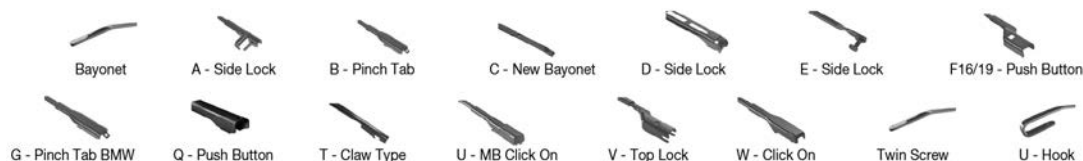

Car Model	WIPER ARM TYPE	Wiper Arm Icon	STANDARD		HYBRID		FLAT		REAR	
			DM	DUR	DM	DUR	DM	DUR	DM	DUR
HONDA Continued										
INTEGRA (85-93)										
10/85-11/89	U-hook			DM-045	DM-045	DUR-045L	DUR-045L			
	U-hook			DM-045	DM-045	DUR-045R	DUR-045R			
INTEGRA (93-01)										
07/93-11/01	U-hook		DMS-550	DM-050	DM-045	DUR-050L	DUR-045L			
	U-hook		DMS-550	DM-050	DM-045	DUR-050R	DUR-045R			
INTEGRA (02-)										
02/02-	U-hook			DM-055	DM-045	DUR-055L	DUR-045L			
	U-hook			DM-055	DM-045	DUR-055R	DUR-045R			
JAZZ I (83-86)										
10/83-10/86	Twin screw (side)			DR-243	DR-243					
									DM-033	
	Twin screw (side)			DR-343	DR-343					
										DM-033
JAZZ II (02-08)										
03/02-10/08	U-hook		DMS-550	DM-050	DM-038	DUR-050L	DU-035L			DRA-035
	U-hook		DMS-550	DM-050	DM-038	DUR-050R	DU-035R			DRA-035
JAZZ III (08-)										
10/07-	U-hook					DUR-065L	DU-035L			DRA-035
	U-hook					DUR-065R	DU-035R			DRA-035
JAZZ IV (13-)										
09/15-	U-hook									DRA-035
JAZZ Saloon (03-08)										
12/02-07/08	U-hook		DMS-550	DM-050	DM-038	DUR-050L	DU-035L			DRA-035
	U-hook		DMS-550	DM-050	DM-038	DUR-050R	DU-035R			DRA-035
LEGEND I (86-90)										
01/86-12/90	U-hook			DM-050	DM-048	DUR-050L	DUR-048L			
	U-hook			DM-050	DM-048	DUR-050R	DUR-048R			
10/87-12/90	U-hook			DM-050	DM-048	DUR-050L	DUR-048L			
	U-hook			DM-050	DM-048	DUR-050R	DUR-048R			
LEGEND II (91-96)										
01/91-02/96	U-hook			DM-050	DM-048	DUR-050L	DUR-048L			
	U-hook			DM-050	DM-048	DUR-050R	DUR-048R			
LEGEND III (96-06)										
02/96-09/04	U-hook			DM-050	DM-048	DUR-050L	DUR-048L			
	U-hook			DM-050	DM-048	DUR-050R	DUR-048R			
LOGO (99-02)										
03/99-03/02	U-hook			DM-050	DM-040	DUR-050L	DU-040L			
	U-hook			DM-050	DM-040	DUR-050R	DU-040R			
NSX (90-05)										
06/90-09/05	U-hook			DM-050	DM-050	DUR-050L	DUR-050L			
	U-hook			DM-050	DM-050	DUR-050R	DUR-050R			
03/95-09/05	U-hook			DM-050	DM-050	DUR-050L	DUR-050L			
	U-hook			DM-050	DM-050	DUR-050R	DUR-050R			
PILOT (08-)										
09/08-	U-hook					DUR-055L	DUR-053L			
	U-hook					DUR-055R	DUR-053R			
PRELUDE I (78-82)										
11/78-10/82	U-hook			DM-043	DM-043					DM-040
	U-hook			DM-043	DM-043					DM-040
PRELUDE II (83-87)										
11/83-04/87	Twin screw (side)			DR-245	DR-245					
									DM-038	DU-035L
	Twin screw (side)			DR-345	DR-345					
									DM-038	DU-035R
PRELUDE III (86-92)										
04/86-01/92	U-hook			DM-048	DM-048	DUR-048L	DUR-048L			DM-038
	U-hook			DR-245	DR-245					DU-035L
	U-hook			DM-048	DM-048	DUR-048R	DUR-048R			DM-038
	U-hook			DR-345	DR-345					DU-035R