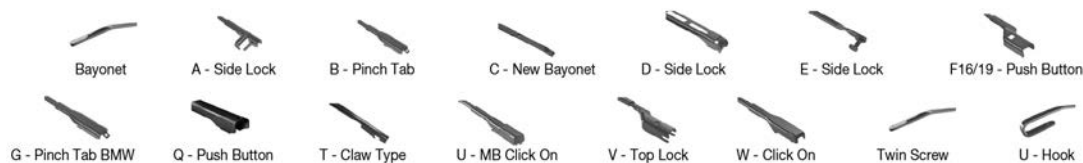

WIPER ARM TYPE	STANDARD		HYBRID		FLAT		REAR			
MERCEDES-BENZ <i>Continued</i>												
V-CLASS (638/2) (96-03) <i>Continued</i>												
	09/96-07/03	U-hook								DM-045	DUR-045R	
V-CLASS (W447) (14-)												
	03/14-	U - MB click on								DF-431		
VIANO (W639)												
	09/10-	B- pinch tab								DF-048		
		B- pinch tab								DF-122		
VIANO (W639) (03-)												
	03/05-	B- pinch tab								DF-048		
		B- pinch tab								DF-122		
VITO / MIXTO (W639) (03-)												
	11/04-	B- pinch tab								DF-048		
	11/04-	B- pinch tab								DF-048		
	11/04-	B- pinch tab								DF-122		
	11/04-	B- pinch tab								DF-122		
VITO (638) (96-03)												
	02/96-07/03	U-hook								DM-045	DUR-045L	
		U-hook									DM-045	DUR-045R
	03/97-07/03	U-hook								DM-045	DUR-045L	
		U-hook								DM-045	DUR-045R	
VITO (W447) (14-)												
	10/14-	U - MB click on								DF-431	DF-316	
	10/14-	U - MB click on								DF-431	DF-316	
	10/14-	U - MB click on									DF-316	
	10/14-	U - MB click on									DF-316	
VITO Mixto (Double Cabin) (W447)												
	10/21-	U - MB click on								DF-431	DF-316	
		U - MB click on										DF-316
VITO Van (W447)												
	10/21-	U - MB click on								DF-431	DF-316	
		U - MB click on										DF-316
X-CLASS (470) (17-)												
	09/17-05/20	U-hook					DUR-055L	DUR-045L				
		U-hook					DUR-055R	DUR-045R				
	09/17-	U-hook					DUR-055L	DUR-045L				
		U-hook					DUR-055R	DUR-045R				
MG												
METRO (82-90)												
	05/82-09/90	U-hook			DM-040	DM-040	DU-040L	DU-040L				
		U-hook			DM-040	DM-040	DU-040R	DU-040R				
MG 3 (11-)												
	04/11-	U-hook		DMS-555	DM-055	DM-043	DUR-055L	DUR-043L			DRA-035	
		U-hook		DMS-555	DM-055	DM-043	DUR-055R	DUR-043R			DRA-035	
MG TF (02-09)												
	03/02-12/09	U-hook			DM-550	DMC-550	DUR-050L	DUR-050L				
		U-hook			DM-550	DMC-550	DUR-050R	DUR-050R				
MG X-POWER (03-08)												
	01/03-04/08	U-hook		DMS-555	DM-555	DM-555	DUR-055L	DUR-055L				
		U-hook		DMS-555	DM-555	DM-555	DUR-055R	DUR-055R				
MG ZR (01-05)												
	06/01-04/05	U-hook			DM-045	DM-045	DUR-045L	DUR-045L			DRC-004	
		U-hook			DM-045	DM-045	DUR-045R	DUR-045R			DRC-004	
MG ZS (01-05)												
	07/01-04/05	U-hook			DM-050	DM-045	DUR-050L	DUR-045L				
		U-hook			DM-050	DM-045	DUR-050R	DUR-045R				
	07/01-10/05	U-hook			DM-050	DM-045	DUR-050L	DUR-045L				
		U-hook			DM-050	DM-045	DUR-050R	DUR-045R				
MG ZT (01-05)												
	06/01-10/05	U-hook			DM-555	DM-555						
		U-hook			DM-555	DM-555