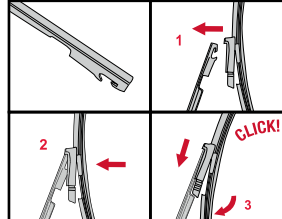

Wycieraczki płaskie

WYCIERACZKI PŁASKIE PAKOWANE W KOMPLETY

WYCIERACZKI PŁASKIE PAKOWANE POJEDYNCZO

Fitting A

Fitting B

Fitting C

Fitting D

Fitting E

Fitting F

Fitting T

Fitting U

Fitting V

Fitting W