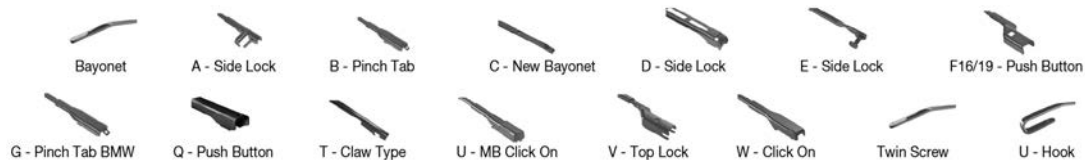

Car Model	WIPER ARM TYPE	Wiper Arm Type Icon	STANDARD		HYBRID		FLAT		REAR		
			DM	DUR	DM	DUR	DM	DUR	DM	DU	
HONDA Continued											
CIVIC III (83-87)											
08/83-12/87	U-hook			DM-043	DM-043	DUR-043L	DUR-043L			DM-040	DU-040L
	U-hook			DM-043	DM-043	DUR-043R	DUR-043R			DM-040	DU-040R
10/83-10/87	U-hook			DM-045	DM-045	DUR-045L	DUR-045L			DM-038	DU-035L
10/83-10/87	U-hook			DM-045	DM-045	DUR-045L	DUR-045L			DM-038	DU-035L
10/83-10/87	U-hook			DM-045	DM-045	DUR-045R	DUR-045R			DM-038	DU-035R
10/83-10/87	U-hook			DM-045	DM-045	DUR-045R	DUR-045R			DM-038	DU-035R
CIVIC IV (87-95)											
09/87-12/91	U-hook			DM-048	DM-045	DUR-048L	DUR-045L			DM-038	DU-035L
09/87-12/91	U-hook			DM-048	DM-045	DUR-048L	DUR-045L				
09/87-12/91	U-hook			DM-048	DM-045	DUR-048R	DUR-045R			DM-038	DU-035R
09/87-12/91	U-hook			DM-048	DM-045	DUR-048R	DUR-045R				
01/88-02/95	U-hook			DM-048	DM-045	DUR-048L	DUR-045L			DM-040	DU-040R
	U-hook			DM-048	DM-045	DUR-048R	DUR-045R			DM-040	DU-040R
CIVIC V (91-97)											
10/91-11/95	U-hook			DM-050	DM-045	DUR-050L	DUR-045L				
	U-hook			DM-050	DM-045	DUR-050R	DUR-045R				
10/91-12/95	U-hook			DM-050	DM-045	DUR-050L	DUR-045L				
	U-hook			DM-050	DM-045	DUR-050R	DUR-045R				
08/93-03/96	U-hook			DM-050	DM-045	DUR-050L	DUR-045L				
	U-hook			DM-050	DM-045	DUR-050R	DUR-045R				
CIVIC VI (94-01)											
09/94-03/01	U-hook			DM-050	DM-045	DUR-050L	DUR-045L			DM-045	DUR-045L
	U-hook			DM-050	DM-045	DUR-050R	DUR-045R			DM-045	DUR-045R
10/95-02/01	U-hook			DM-050	DM-045	DUR-050L	DUR-045L				
	U-hook			DM-050	DM-045	DUR-050R	DUR-045R				
03/96-12/00	U-hook			DM-050	DM-045	DUR-050L	DUR-045L				
	U-hook			DM-050	DM-045	DUR-050R	DUR-045R				
04/98-02/01	U-hook			DM-050	DM-045	DUR-050L	DUR-045L			DM-038	DU-035L
	U-hook			DM-050	DM-045	DUR-050R	DUR-045R			DM-038	DU-035R
CIVIC VII (00-05)											
12/00-09/05	U-hook		DMS-553	DM-553	DM-545	DUR-053L	DUR-045L				
	U-hook		DMS-553	DM-553	DM-545	DUR-050R	DUR-045R				
02/01-09/05	U-hook		DMS-560	DM-560		DUR-060L					
	U-hook		DMS-560	DM-560		DUR-060R					
02/01-12/05	U-hook		DMS-560	DM-560	DM-548	DUR-055L	DUR-048L				
	U-hook		DMS-560	DM-560	DM-548	DUR-055R	DUR-048R				
CIVIC VIII Hatchback (05-)											
09/05-	U-hook		DMS-565	DM-565	DM-055						
	U-hook		DMS-565	DM-565	DM-055						
CIVIC VIII Saloon (FD, FA)											
01/08-	U-hook		DMS-565	DM-565	DM-055						
	U-hook		DMS-565	DM-565	DM-055						
CIVIC VIII Saloon (05-)											
01/08-	U-hook		DMS-565	DM-565	DM-055						
	U-hook		DMS-565	DM-565	DM-055						
CIVIC IX (11-)											
09/11-	U-hook		DMS-565	DM-565	DM-045	DUR-065L	DUR-045L	DFR-010	DFR-004		
	U-hook		DMS-565	DM-565	DM-045	DUR-065R	DUR-045R				
02/12-	U-hook		DMS-565	DM-565	DM-045	DUR-065L	DUR-045L	DFR-010	DFR-004	DM-048	DUR-048L
	U-hook		DMS-565	DM-565	DM-045	DUR-065R	DUR-045R			DM-048	DUR-048R
01/14-	U-hook		DMS-565	DM-565	DM-045	DUR-065L	DUR-045L	DFR-010	DFR-004	DRA-030	
	U-hook		DMS-565	DM-565	DM-045	DUR-065R	DUR-045R			DRA-030	
CIVIC IX Saloon (FB)											
05/13-	U-hook		DMS-565	DM-565	DM-045	DUR-065L	DUR-045L	DFR-010	DFR-004		
	U-hook		DMS-565	DM-565	DM-045	DUR-065R	DUR-045R				
CONCERTO (89-96)											
08/89-03/95	U-hook			DM-045	DM-045	DUR-045L	DUR-045L				
	U-hook			DM-045	DM-045	DUR-045R	DUR-045R				
08/89-05/95	U-hook			DM-045	DM-045	DUR-045L	DUR-045L