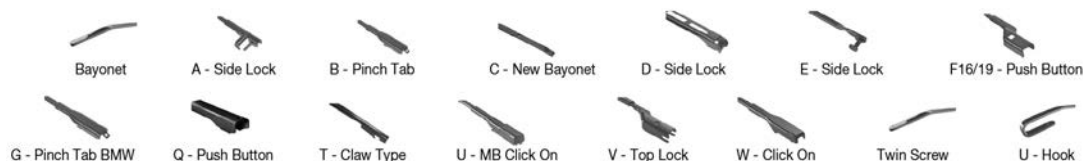

WIPER ARM TYPE	STANDARD		HYBRID		FLAT		REAR	
OPEL Continued										
COMBO E (18-)										
	07/94-10/01	U-hook			DM-045	DM-045	DUR-045L	DUR-045L		DM-033
		U-hook			DM-045	DM-045	DUR-045R	DUR-045R		DM-033
	06/18-	F19- push button							DF-416	
	06/18-	F19- push button							DF-416	
COMBO E Tour / Life (K9)										
	06/21-	F19- push button							DF-416	
COMBO Tour										
	10/01-09/06	U-hook		DMS-550	DM-050	DM-043	DUR-050L	DUR-043L		DRC-004 Double door DU-035L Double door
		U-hook								DM-035 Double door DU-035R Double door
		U-hook		DMS-550	DM-050	DM-043	DUR-050R	DUR-043R		DRC-004 Double door DU-035L Double door
		U-hook								DM-035 Double door DU-035R Double door
COMMODORE A (67-72)										
	08/67-01/72	U-hook			DM-040	DM-040	DU-040L	DU-040L		
	08/67-01/72	U-hook			DM-040	DM-040	DU-040L	DU-040L		
	08/67-01/72	U-hook			DM-040	DM-040	DU-040R	DU-040R		
	08/67-01/72	U-hook			DM-040	DM-040	DU-040R	DU-040R		
COMMODORE B (72-78)										
	01/72-07/78	U-hook			DM-048	DM-048	DUR-048L	DUR-048L		
	01/72-07/78	U-hook			DM-048	DM-048	DUR-048L	DUR-048L		
	01/72-07/78	U-hook			DM-048	DM-048	DUR-048R	DUR-048R		
	01/72-07/78	U-hook			DM-048	DM-048	DUR-048R	DUR-048R		
COMMODORE C (78-82)										
	08/78-12/82	U-hook			DM-048	DM-045	DUR-045L	DUR-048L		
		U-hook			DM-048	DM-045	DUR-045R	DUR-048R		
	12/80-12/82	U-hook			DM-045	DM-045	DUR-045L	DUR-045L		
		U-hook			DM-045	DM-045	DUR-045R	DUR-045R		
CORSA A (82-93)										
	09/82-03/93	U-hook			DM-040	DM-040	DU-040L	DU-040L		DM-040 DU-040L
		U-hook			DM-040	DM-040	DU-040L	DU-040L		DM-040 DU-040L
	09/82-03/93	U-hook			DM-040	DM-040	DU-040R	DU-040R		DM-040 DU-040R
		U-hook			DM-040	DM-040	DU-040R	DU-040R		DM-040 DU-040R
	02/86-07/94	U-hook			DM-040	DM-040	DU-040L	DU-040L		DM-040 DU-040L
		U-hook			DM-040	DM-040	DU-040R	DU-040R		DM-040 DU-040R
CORSA B (93-02)										
	03/93-09/00	U-hook			DM-045	DM-045	DUR-045L	DUR-045L		DM-040 DU-040L
		U-hook			DM-045	DM-045	DUR-045R	DUR-045R		DM-040 DU-040R
	08/94-12/01	U-hook			DM-045	DM-045	DUR-045L	DUR-045L		DM-033
		U-hook			DM-045	DM-045	DUR-045R	DUR-045R		DM-033
	01/99-12/02	U-hook			DM-045	DM-045	DUR-045L	DUR-045L		DM-040 DU-040L
		U-hook			DM-045	DM-045	DUR-045R	DUR-045R		DM-040 DU-040R
CORSA C (X01)										
	09/00-12/09	U-hook			DM-050	DM-045	DUR-050L	DUR-045L		DRC-004
		U-hook			DM-050	DM-045	DUR-050R	DUR-045R		DRC-004
CORSA C (00-09)										
	09/00-12/09	U-hook			DM-050	DM-045	DUR-050L	DUR-045L		DRC-004 Double door DU-040L Double door
	09/00-12/09	U-hook			DM-050	DM-045	DUR-050L	DUR-045L		DRC-004
	09/00-12/09	U-hook			DM-050	DM-045	DUR-050R	DUR-045R		DRC-004 Double door DU-040L Double door
	09/00-12/09	U-hook			DM-050	DM-045	DUR-050R	DUR-045R		DRC-004
	09/00-12/09	U-hook								DU-040R Double door
CORSA C Hatchback Van (X01)										
	07/05-06/06	U-hook			DM-050	DM-045	DUR-050L	DUR-045L		DRC-004 Double door DU-040L Double door
		U-hook			DM-050	DM-045	DUR-050R	DUR-045R		DRC-004 Double door DU-040L Double door
		U-hook								DU-040R Double door