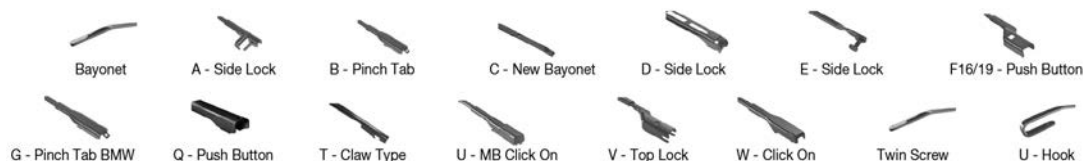

WIPER ARM TYPE		STANDARD	HYBRID	FLAT	REAR						
				+									
				Spoiler									
PEUGEOT <i>Continued</i>													
305 I (77-82)													
	10/77-09/82	U-hook			DM-040	DM-040	DU-040L	DU-040L			DM-040	DU-040L	
		U-hook			DM-040	DM-040	DU-040R	DU-040R			DM-040	DU-040R	
	11/77-09/82	U-hook			DM-040	DM-040	DU-040L	DU-040L					
		U-hook			DM-040	DM-040	DU-040R	DU-040R					
305 II (82-90)													
	10/82-12/88	U-hook			DM-045	DM-045	DUR-045L	DUR-045L			DM-040	DU-040L	
		U-hook			DM-045	DM-045	DUR-045R	DUR-045R			DM-040	DU-040R	
	10/82-07/90	U-hook			DM-045	DM-045	DUR-045L	DUR-045L					
		U-hook			DM-045	DM-045	DUR-045R	DUR-045R					
306 (93-02)													
	01/93-12/97	U-hook		DMS-555	DM-555	DMC-550			DFR-006	DFR-004	DM-550		
		U-hook		DMS-555	DM-555	DMC-550						DM-550	
	04/93-12/98	U-hook									DM-550		
		U-hook		DMS-555	DM-555	DMC-550			DFR-006	DFR-004			
	04/93-10/03	U-hook		DMS-555	DM-555	DMC-550							
		U-hook		DMS-555	DM-555	DMC-550							
	01/94-04/02	U-hook		DMS-555	DM-555	DMC-550			DFR-006	DFR-004			
		U-hook		DMS-555	DM-555	DMC-550							
	02/94-12/01	U-hook		DMS-555	DM-555	DMC-550			DFR-006	DFR-004			
		U-hook		DMS-555	DM-555	DMC-550							
	02/94-08/02	U-hook		DMS-555	DM-555	DMC-550			DFR-006	DFR-004			
		U-hook		DMS-555	DM-555	DMC-550							
	07/95-04/02	U-hook		DMS-555	DM-555	DMC-550			DFR-006	DFR-004	DM-550		
		U-hook		DMS-555	DM-555	DMC-550					DM-550		
	01/99-08/03	U-hook		DMS-555	DM-555	DMC-550			DFR-006	DFR-004	DRC-004		
		U-hook		DMS-555	DM-555	DMC-550					DRC-004		
	01/99-10/03	U-hook									DRC-004		
307 (00-12)													
	08/00-09/04	U-hook			DM-565	DM-565				DFR-013			
		U-hook			DM-565	DM-565							
	03/02-09/04	U-hook			DM-565	DM-565				DFR-013			
		U-hook			DM-565	DM-565							
	03/03-09/04	U-hook			DM-565	DM-565				DFR-013			
		U-hook			DM-565	DM-565							
	10/04-04/09	U-hook								DF-122			
	10/04-12/09	U-hook								DF-122			
	10/04-12/12	U-hook								DF-122			
307 CC (3B)													
	10/05-04/09	U-hook								DF-122			
308 CC (07-14)													
	02/09-12/14	F19- push button								DF-149			
308 I (4A , 4C)													
	02/12-12/15	F19- push button								DF-149			
308 I (07-14)													
	09/07-10/14	F19- push button								DF-149			
	09/07-12/15	F19- push button								DF-149			
308 II (13-)													
	09/13-06/21	F19- push button								DF-030			
		F19- push button									DF-255		
	03/14-06/21	F19- push button								DF-030			
		F19- push button									DF-255		
309 I (85-89)													
	10/85-12/89	U-hook			DM-045	DM-045	DUR-045L	DUR-045L			DM-045	DUR-045L	
		U-hook			DM-045	DM-045	DUR-045R	DUR-045R			DM-045	DUR-045R	
309 II (89-93)													
	07/89-12/93	U-hook			DM-045	DM-045	DUR-045L	DUR-045L			DM-045	DUR-045L	
		U-hook			DM-045	DM-045	DUR-045R	DUR-045R			DM-045	DUR-045R	
405 I (15B)													
	07/88-12/92	U-hook			DM-055	DM-055	DUR-055L	DUR-055L					
		U-hook			DM-055	DM-055	DUR-055R	DUR-055R