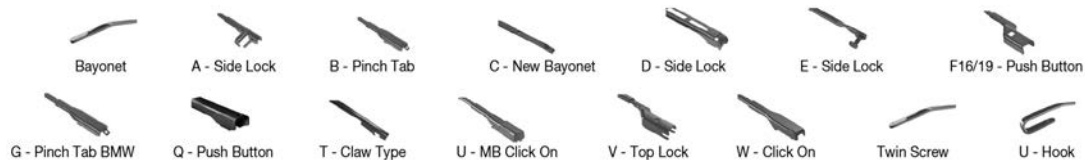

WIPER ARM TYPE		STANDARD	HYBRID	FLAT	REAR				
				+							
				Spoiler							
mitsubishi <i>Continued</i>											
COLT CZC (06-09) <i>Continued</i>											
	10/08-07/09	U-hook		DMS-560	DM-560	DM-033	DUR-060L	DU-035L			
		U-hook		DMS-560	DM-560	DM-033	DUR-060R	DU-035R			
COLT II (84-88)											
	02/84-04/88	Twin screw (side)			DR-248	DR-245				DM-045	DUR-045L
		Twin screw (side)			DR-348	DR-345					
										DM-045	DUR-045R
COLT III (88-92)											
	04/88-05/92	U-hook			DM-050	DM-043	DUR-050L	DUR-043L			DR-238
		U-hook			DM-050	DM-043	DUR-050R	DUR-043R			DR-338
COLT IV (92-96)											
	04/92-04/96	U-hook			DM-053	DM-048	DUR-053L	DUR-048L			DM-035
		U-hook			DM-053	DM-048	DUR-050R	DUR-048R			DM-035
COLT V (95-03)											
	05/96-08/04	U-hook			DM-053	DM-048	DUR-053L	DUR-048L			DM-035
		U-hook			DM-053	DM-048	DUR-050R	DUR-048R			DM-035
COLT VI (Z3 A, Z2 A)											
	07/06-09/08	U-hook		DMS-565	DM-565	DM-030	DUR-065L				DRB-035
		U-hook		DMS-565	DM-565	DM-030	DUR-065R				DRB-035
	10/08-06/12	U-hook		DMS-560	DM-560	DM-033	DUR-060L	DU-035L			DRB-030
		U-hook		DMS-560	DM-560	DM-033	DUR-060R	DU-035R			DRB-030
COLT VI (04-12)											
	06/04-09/08	U-hook		DMS-565	DM-565	DM-030	DUR-065L				DRB-035
		U-hook		DMS-565	DM-565	DM-030	DUR-065R				DRB-035
	10/08-06/12	U-hook		DMS-560	DM-560	DM-033	DUR-060L	DU-035L			DRB-030
		U-hook		DMS-560	DM-560	DM-033	DUR-060L	DU-035L			DRB-030
		U-hook		DMS-560	DM-560	DM-033	DUR-060R	DU-035R			DRB-030
		U-hook		DMS-560	DM-560	DM-033	DUR-060R	DU-035R			DRB-030
ECLIPSE Cross (17-)											
	10/17-	U-hook					DUR-060L	DUR-050L			
ECLIPSE I (89-95)											
	12/89-11/95	U-hook			DM-050	DM-050	DUR-050L	DUR-050L			DM-045
		U-hook			DM-050	DM-050	DUR-050R	DUR-050R			DM-045
ECLIPSE II (D3 A)											
	01/95-04/99	U-hook		DMS-560	DM-560	DM-055		DUR-055L			DM-048
		U-hook		DMS-560	DM-560	DM-055		DUR-055R			DM-048
ECLIPSE II (94-99)											
	04/94-04/99	U-hook		DMS-560	DM-560	DM-055		DUR-055L			
		U-hook		DMS-560	DM-560	DM-055		DUR-055R			
	09/95-04/99	U-hook		DMS-560	DM-560	DM-055		DUR-055L			DM-048
		U-hook		DMS-560	DM-560	DM-055		DUR-055R			DM-048
GALANT II (80-84)											
	09/80-05/84	U-hook			DM-045	DM-045	DUR-045L	DUR-045L			DM-040
		U-hook			DM-045	DM-045	DUR-045L	DUR-045L			DM-040
	09/80-05/84	U-hook			DM-045	DM-045	DUR-045R	DUR-045R			DM-040
		U-hook			DM-045	DM-045	DUR-045R	DUR-045R			DM-040
GALANT III (84-90)											
	06/84-04/90	Twin Screw			DR-245	DR-243					
		Twin Screw			DR-345	DR-343					
GALANT IV (87-92)											
	11/87-10/92	U-hook			DM-048	DM-045	DUR-048L	DUR-045L			
		U-hook			DM-048	DM-045	DUR-048R	DUR-045R			
	11/88-12/92	U-hook			DM-048	DM-045	DUR-048L	DUR-045L			DR-250
		U-hook			DM-048	DM-045	DUR-048R	DUR-045R			DR-250
GALANT V (92-96)											
	11/92-08/96	U-hook			DM-055	DM-048	DUR-055L	DUR-048L			
		U-hook			DM-055	DM-048	DUR-055R	DUR-048R			
	11/92-09/96	U-hook			DM-055	DM-048	DUR-055L	DUR-048L			DM-055
		U-hook			DM-055	DM-048	DUR-055R	DUR-048R			DM-055