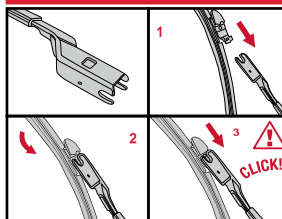

SE

Flat Blades

PLATT TORKARBÄD: OE EFTERMONTERING

PLATT TORKARBÄD: RETROPASSNING

Fitting A

Fitting B

Fitting C

Fitting D

Fitting E

Fitting F

Fitting T

Fitting U

Fitting V

Fitting W