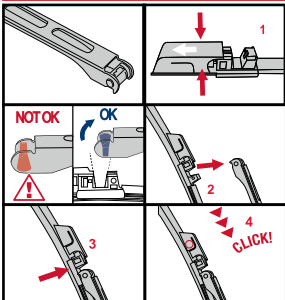

SE

Flat Blades

PLATT TORKARBÄD: OE EFTERMONTERING

PLATT TORKARBÄD: RETROPASSNING

Fitting A

Fitting B

Fitting C

Fitting D

Fitting E

Fitting F

Fitting T

Fitting U

Fitting V

Fitting W