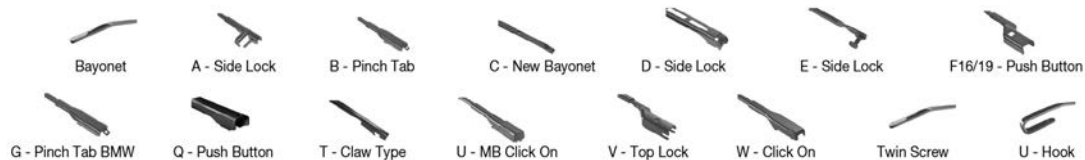

WIPER ARM TYPE		STANDARD	HYBRID	FLAT	REAR				
				+							
				Spoiler							
HYUNDAI <i>Continued</i>											
KONA (17-) <i>Continued</i>											
	06/17-	U-hook						DUR-065R	DU-040R		
LANTRA I (90-95)											
	10/90-11/95	U-hook		DMS-550	DM-050			DUR-050L			
		U-hook		DMS-550	DM-050			DUR-050R			
LANTRA II (95-00)											
	06/95-09/00	U-hook		DMS-550	DM-050			DUR-050L			
		U-hook		DMS-550	DM-050			DUR-050R			
	11/95-10/00	U-hook		DMS-550	DM-050			DUR-050L		DM-038	DU-035L
		U-hook		DMS-550	DM-050			DUR-050R		DM-038	DU-035R
MATRIX (01-10)											
	06/01-08/10	U-hook		DMS-555	DM-055	DM-040		DUR-055L	DU-040L		DM-035
		U-hook		DMS-555	DM-055	DM-040		DUR-055R	DU-040R		DM-035
PONY / EXCEL (89-95)											
	09/89-01/95	U-hook			DM-045	DM-045		DUR-045L	DUR-045L		
		U-hook			DM-045	DM-045		DUR-045R	DUR-045R		
	10/89-01/95	U-hook			DM-045	DM-045		DUR-045L	DUR-045L		DM-040
		U-hook			DM-045	DM-045		DUR-045R	DUR-045R		DM-040
PONY (85-89)											
	10/85-09/89	U-hook			DM-040	DM-040		DU-040L	DU-040L		
	10/85-09/89	U-hook			DM-045	DM-045		DUR-045L	DUR-045L		
	10/85-09/89	U-hook			DM-040	DM-040		DU-040R	DU-040R		
	10/85-09/89	U-hook			DM-045	DM-045		DUR-045R	DUR-045R		
PORTER (94-04)											
	07/94-04/04	U-hook			DM-045	DM-045		DUR-045L	DUR-045L		DM-040
		U-hook			DM-045	DM-045		DUR-045L	DUR-045L		DM-040
	07/94-04/04	U-hook			DM-045	DM-045		DUR-045L	DUR-045L		DM-040
	07/94-04/04	U-hook			DM-045	DM-045		DUR-045R	DUR-045R		DM-040
	07/94-04/04	U-hook			DM-045	DM-045		DUR-045R	DUR-045R		DM-040
	07/94-04/04	U-hook			DM-045	DM-045		DUR-045R	DUR-045R		DM-040
S COUPE (90-96)											
	02/90-05/96	U-hook			DM-048	DM-045		DUR-048L	DUR-045L		
		U-hook			DM-048	DM-045		DUR-048R	DUR-045R		
SANTA FÉ I (00-06)											
	11/00-03/06	U-hook			DM-055	DMC-550		DUR-055L	DUR-050L	DFR-006	DFR-004
		U-hook			DM-055	DMC-550		DUR-055R	DUR-050R		DM-033
SANTA FÉ II (06-13)											
	03/06-11/09	U-hook									DRB-035
	03/06-12/12	U-hook		DMS-560	DM-560	DM-045		DUR-060L	DUR-045L	DFR-009	DFR-002
		U-hook		DMS-560	DM-560	DM-045		DUR-060R	DUR-045R		
SANTA FÉ III (DM, DMA)											
	06/15-	U-hook						DUR-065L	DU-035L		
		U-hook						DUR-065R	DU-035R		
SANTA FÉ III (12-)											
	09/12-	U-hook						DUR-065L	DU-035L		
		U-hook						DUR-065R	DU-035R		
SANTA FE IV (TM, TMA)											
	03/21-	U-hook						DUR-065L	DU-035L		
		U-hook						DUR-065R	DU-035R		
SANTA FÉ IV (18-)											
	02/18-	U-hook						DUR-065L	DU-035L		
		U-hook						DUR-065R	DU-035R		
SANTAMO (98-02)											
	10/98-12/02	U-hook			DM-055	DM-045		DUR-055L	DUR-045L		DM-040
		U-hook			DM-055	DM-045		DUR-055R	DUR-045R		DM-040
SOLARIS (17-)											
	01/17-	U-hook						DUR-065L	DU-040L	DFR-010	DFR-001
		U-hook						DUR-065R	DU-040R		
SONATA II (88-93)											
	09/88-10/93	U-hook			DM-050	DM-045		DUR-050L	DUR-045L