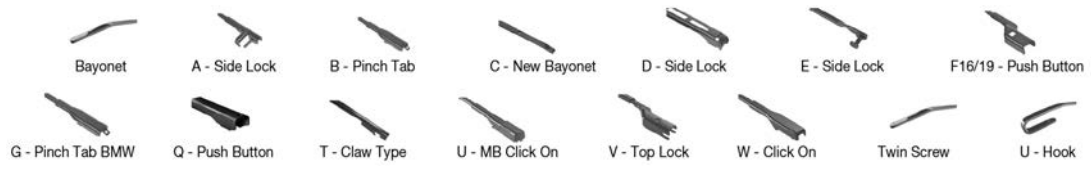

WIPER ARM TYPE	STANDARD		HYBRID		FLAT		REAR			
			+ Spoiler									
TOYOTA <i>Continued</i>												
COROLLA (E9) (87-93) <i>Continued</i>												
	05/87-04/94	Twin Screw			DR-350	DR-345				DR-340		
	05/87-10/95	Twin Screw			DR-250	DR-245				DR-340		
		Twin Screw			DR-350	DR-345				DR-340		
	05/87-04/97	Twin Screw			DR-250	DR-245				DR-340		
		Twin Screw			DR-350	DR-345				DR-340		
COROLLA (E10) (92-99)												
	06/91-12/97	U-hook			DM-050	DM-045	DUR-050L	DUR-045L		DM-040	DU-040L	
		U-hook			DM-050	DM-045	DUR-050R	DUR-045R		DM-040	DU-040R	
	07/92-04/97	U-hook			DM-050	DM-045	DUR-050L	DUR-045L		DM-040	DU-040L	
		U-hook			DM-050	DM-045	DUR-050R	DUR-045R		DM-040	DU-040R	
	07/92-11/99	U-hook			DM-050	DM-045	DUR-050L	DUR-045L		DM-040	DU-040L	
		U-hook			DM-050	DM-045	DUR-050R	DUR-045R		DM-040	DU-040R	
COROLLA (E11) (97-02)												
	04/97-02/00	U-hook			DM-050	DM-045	DUR-050L	DUR-045L		DM-040	DU-040L	
	04/97-02/00	U-hook			DM-050	DM-045	DUR-050L	DUR-045L		DM-040	DU-040L	
		U-hook			DM-050	DM-045	DUR-050R	DUR-045R		DM-040	DU-040R	
	04/97-02/00	U-hook			DM-050	DM-045	DUR-050R	DUR-045R		DM-040	DU-040R	
		U-hook			DM-050	DM-045	DUR-050R	DUR-045R		DM-040	DU-040R	
	04/97-01/02	U-hook		DMS-553	DM-050	DM-045	DUR-050L	DUR-045L		DM-040	DU-040L	
		U-hook			DM-553		DUR-053L					
		U-hook		DMS-553	DM-050	DM-045	DUR-050R	DUR-045R		DM-040	DU-040R	
		U-hook			DM-553							
	04/97-06/02	U-hook								DM-040	DU-040L	
		U-hook								DM-040	DU-040R	
	02/00-10/01	U-hook		DMS-553	DM-553	DM-045	DUR-053L	DUR-045L		DM-040	DU-040L	
		U-hook		DMS-553	DM-553	DM-045	DUR-050R	DUR-045R		DM-040	DU-040R	
	02/00-11/01	U-hook		DMS-553	DM-553	DM-045	DUR-053L	DUR-045L		DM-040	DU-040L	
		U-hook		DMS-553	DM-553	DM-045	DUR-050R	DUR-045R		DM-040	DU-040R	
		02/00-06/02	U-hook		DMS-553	DM-553	DM-045	DUR-053L	DUR-045L			
			U-hook		DMS-553	DM-553	DM-045	DUR-050R	DUR-045R			
COROLLA (E12) (01-07)												
	08/00-03/08	U-hook		DMS-555	DM-555	DM-040	DUR-055L	DU-040L	DFR-006	DFR-002		
		U-hook		DMS-560	DM-560	DM-045	DUR-060L	DUR-045L				
		U-hook		DMS-555	DM-555	DM-040	DUR-055R	DU-040R				
		U-hook		DMS-560	DM-560	DM-045	DUR-060R	DUR-045R				
	01/01-12/07	U-hook		DMS-555	DM-555	DM-040	DUR-055L	DU-040L	DFR-006	DFR-002	DRB-035	
		U-hook		DMS-560	DM-560	DM-045	DUR-060L	DUR-045L				
		U-hook		DMS-555	DM-555	DM-040	DUR-055R	DU-040R			DRB-035	
		U-hook		DMS-560	DM-560	DM-045	DUR-060R	DUR-045R				
	03/01-12/07	U-hook		DMS-555	DM-555	DM-040	DUR-055L	DU-040L	DFR-006	DFR-002	DRB-035	
		U-hook		DMS-560	DM-560	DM-045	DUR-060L	DUR-045L				
		U-hook		DMS-555	DM-555	DM-040	DUR-055R	DU-040R			DRB-035	
		U-hook		DMS-560	DM-560	DM-045	DUR-060R	DUR-045R				
COROLLA (E14, E15) (06-14)												
	10/06-07/14	U-hook					DUR-065L	DU-035L				
		U-hook					DUR-065R	DU-035R				
COROLLA (E18) (13-18)												
	06/13-08/19	U-hook					DUR-065L	DU-035L				
		U-hook					DUR-065R	DU-035R				
COROLLA Estate (E21)												
	02/19-	U-hook					DU-070L	DU-035L				
		U-hook					DU-070R	DU-035R				
COROLLA FX (84-88)												
	08/84-05/88	Twin Screw			DR-245	DR-245				DR-340		
		Twin Screw			DR-345	DR-345				DR-340		
COROLLA Hatchback (E21)												
	10/18-	U-hook					DU-070L	DU-035L				
		U-hook					DU-070R	DU-035R