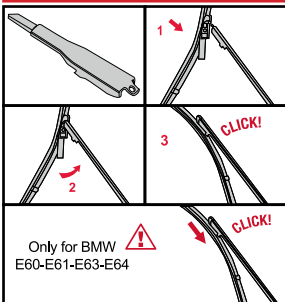

F

Balais Plats

BALAIS PLATS: REMPLACEMENT OE

BALAIS PLATS: RETROFIT

Fitting A

Fitting B

Fitting C

Fitting D

Fitting E

Fitting F

Fitting T

Fitting U

Fitting V

Fitting W