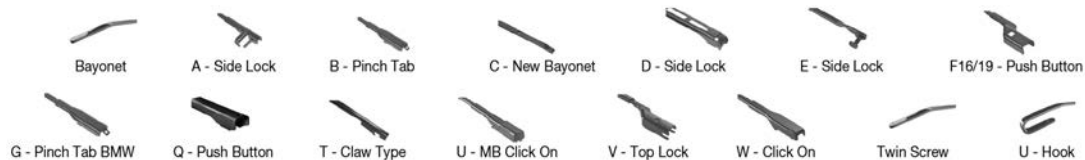

Vehicle	WIPER ARM TYPE	Wiper Arm Type Icon	STANDARD		HYBRID		FLAT		REAR	
			Wiper Arm Type Icon	Wiper Arm Type Icon	Wiper Arm Type Icon	Wiper Arm Type Icon	Wiper Arm Type Icon	Wiper Arm Type Icon	Wiper Arm Type Icon	Wiper Arm Type Icon
MERCEDES-BENZ <i>Continued</i>										
GLC Coupe (C253)										
11/19-	U - MB click on								DF-083	
GL-CLASS (X164)										
09/06-12/09	B- pinch tab								DF-024	
GLE (V167)										
06/21-	U - MB click on								DF-432	
GLE (V167) (18-)										
10/18-	U - MB click on								DF-432	
GLE (W167) (18-)										
06/20-	U - MB click on								DF-432	
GLE (W166) (15-18)										
04/15-10/18	F19- push button								DF-057	
GLE Coupe (C167)										
06/21-	U - MB click on								DF-432	
GLE Coupe (C167) (19-)										
11/19-	U - MB click on								DF-432	
GLE Coupe (C292) (15-19)										
03/15-10/19	F19- push button								DF-057	
GLK (X204) (08-15)										
06/08-02/14									DF-120	
02/14-12/15									DF-059	
GLS (X167) (19-)										
04/19-	U - MB click on								DF-432	
GLS (X166) (15-19)										
11/15-04/19	F19- push button								DF-057	
GULLWING (W198) (54-57)										
09/54-05/57	U-hook				DM-560					
	U-hook				DM-560					
KOMBI (S123) (77-85)										
09/77-12/85	U-hook				DM-550	DM-550				
	U-hook				DM-550	DM-550				
KOMBI (S124) (85-93)										
09/85-07/93	U-hook				DM-560		DUR-060R			DM-045 DUR-045L
	U-hook				DM-560		DUR-060L			DM-045 DUR-045R
MARCO POLO (W447) (15-)										
03/15-									DF-316	
M-CLASS (W164)										
09/06-12/10	B- pinch tab								DF-024	
M-CLASS (W163) (98-05)										
02/98-06/05	U-hook		DMS-555	DM-555	DM-555					DM-040 DU-040L
	U-hook		DMS-555	DM-555	DM-555					DM-040 DU-040R
M-CLASS (W164) (05-11)										
02/05-12/11	B- pinch tab								DF-024	
M-CLASS (W166) (11-15)										
06/11-12/15	F19- push button								DF-057	
R-CLASS (251) (06-14)										
08/05-12/14	B- pinch tab								DF-024	
Saloon (W123) (76-85)										
01/76-12/85	U-hook				DM-550	DM-550				
	U-hook				DM-550	DM-550				
Saloon (W124) (84-93)										
12/84-08/93	U-hook				DM-560		DUR-060R			
	U-hook				DM-560		DUR-060L			
S-CLASS (W140)										
10/95-08/98	U-hook				DM-560	DM-560				
	U-hook				DM-560	DM-560				
S-CLASS (W221)										
09/09-12/13	A- side lock								DF-123