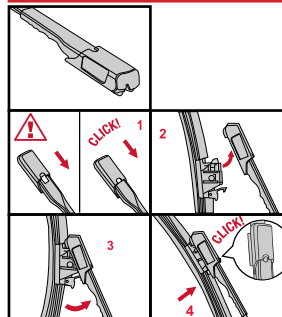

Wycieraczki płaskie

WYCIERACZKI PŁASKIE PAKOWANE W KOMPLETY

WYCIERACZKI PŁASKIE PAKOWANE POJEDYNCZO

Fitting A

Fitting B

Fitting C

Fitting D

Fitting E

Fitting F

Fitting T

Fitting U

Fitting V

Fitting W