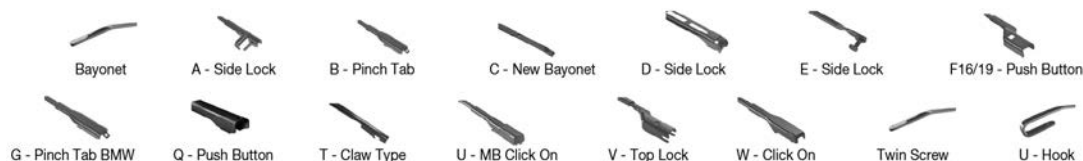

WIPER ARM TYPE		STANDARD	HYBRID	FLAT	REAR					
TOYOTA Continued												
MARK II (96-01) Continued												
	08/96-07/01	U-hook			DM-055	DM-048	DUR-055R	DUR-048R				
	09/96-09/01	U-hook			DM-055	DM-048	DUR-055R	DUR-048R				
		U-hook			DM-055	DM-048	DUR-055R	DUR-048R				
MARK II (02-07)												
	10/00-11/04	U-hook			DM-055	DM-045	DUR-055R	DUR-045R				
		U-hook			DM-055	DM-045	DUR-055R	DUR-045R				
	01/02-06/07	U-hook			DM-055	DM-045	DUR-055R	DUR-045R				
		U-hook			DM-055	DM-045	DUR-055R	DUR-045R				
MARK II Estate (_X1_, _V2_)												
	10/92-09/96	U-hook			DM-055	DM-048	DUR-055R	DUR-048R				
		U-hook			DM-055	DM-048	DUR-055R	DUR-048R				
MARK X II (09-)												
	10/09-	U-hook					DUR-065L	DU-040L				
		U-hook					DUR-065R	DU-040R				
MODELL F (82-90)												
	11/82-01/90	Twin Screw			DR-245	DR-245					DR-245	
		Twin Screw			DR-345	DR-345						DR-245
MR 2 I (84-90)												
	06/84-06/90	Twin Screw			DR-245	DR-245						
		Twin Screw			DR-345	DR-345						
MR 2 II (89-00)												
	12/89-05/00	U-hook			DM-050	DM-048	DUR-050L	DUR-048L			DR-335	
		U-hook			DM-050	DM-048	DUR-050R	DUR-048R			DR-335	
MR 2 III (99-07)												
	10/99-06/07	U-hook			DM-050	DM-048	DUR-050L	DUR-048L				
		U-hook			DM-050	DM-048	DUR-050R	DUR-048R				
PASEO (95-99)												
	08/95-06/99	U-hook			DM-050	DM-045	DUR-050L	DUR-045L				
		U-hook			DM-050	DM-045	DUR-050R	DUR-045R				
	10/96-01/98	U-hook			DM-050	DM-045	DUR-050L	DUR-045L				
		U-hook			DM-050	DM-045	DUR-050R	DUR-045R				
PICNIC (96-01)												
	05/96-12/01	U-hook		DMS-560	DM-560	DM-035		DU-035L			DM-038	
		U-hook		DMS-560	DM-560	DM-035		DU-035R			DM-038	
PREVIA / ESTIMA I (90-00)												
	01/90-08/00	U-hook									DM-040	
		U-hook									DM-040	
PREVIA / ESTIMA II (00-06)												
	02/00-02/06	U-hook			DM-570	DM-045		DUR-045L			DRB-040	
		U-hook			DM-570	DM-045		DUR-045R			DRB-040	
PREVIA / ESTIMA III (05-)												
	10/05-	U-hook			DM-570	DM-040	DU-070L	DU-040L			DRB-030	
		U-hook			DM-570	DM-040	DU-070R	DU-040R			DRB-030	
PRIUS (W1) (00-04)												
	05/00-01/04	U-hook		DMS-560	DM-560	DM-043	DUR-060L	DUR-043L			DRB-040	
		U-hook		DMS-560	DM-560	DM-043	DUR-060R	DUR-043R			DRB-040	
PRIUS (W2) (03-09)												
	09/03-12/09	U-hook		DMS-565	DM-565	DM-040	DUR-065L	DU-040L			DM-040	
		U-hook		DMS-565	DM-565	DM-040	DUR-065R	DU-040R			DM-040	
PRIUS (W3) (09-)												
	06/08-	U-hook					DUR-065L	DU-040L	DFR-010	DFR-001	DRB-040	
		U-hook					DUR-065R	DU-040R			DRB-040	
PRIUS (W5) (15-)												
	09/15-	V - top lock							DF-082			
PRIUS Plus (W4) (11-)												
	05/11-	U-hook			DM-570	DM-035	DU-070L	DU-035L			DRB-028	
		U-hook			DM-570	DM-035	DU-070R	DU-035R			DRB-028