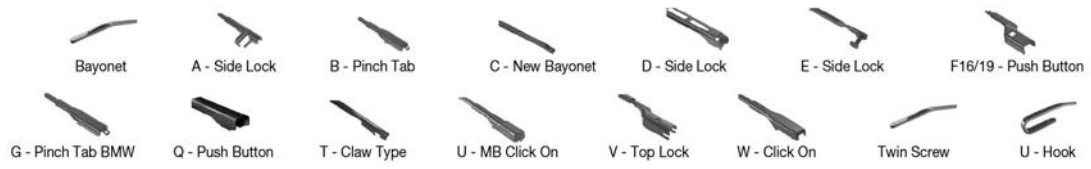

WIPER ARM TYPE	STANDARD		HYBRID		FLAT		REAR		
			+ Spoiler								
MG Continued											
MG ZT (01-05) Continued											
	10/01-10/05	U-hook			DM-555	DM-555					
		U-hook			DM-555	DM-555					
MGF (95-02)											
	03/95-03/02	U-hook			DM-550	DMC-550	DUR-050L	DUR-050L			
		U-hook			DM-550	DMC-550	DUR-050R	DUR-050R			
MINI											
MINI (R50, R53) (01-06)											
	06/01-09/06	U-hook			DM-045	DM-048	DUR-045L	DUR-048L			
		U-hook			DM-045	DM-048	DUR-045R	DUR-048R			
MINI (R56) (06-13)											
	09/06-04/12	U-hook			DM-045	DM-048	DUR-045L	DUR-048L			
		U-hook			DM-045	DM-048	DUR-045R	DUR-048R			
MINI (F55, F56) (13-)											
	09/13-	U-hook					DUR-045L	DUR-048L			
		U-hook					DUR-045R	DUR-048R			
MINI Clubman (R55) (07-14)											
	08/07-07/10	U-hook			DM-045	DM-048	DUR-045L	DUR-048L		DF-319	
		U-hook			DM-045	DM-048	DUR-045R	DUR-048R		DF-319	
	10/07-04/12	U-hook			DM-045	DM-048	DUR-045L	DUR-048L			
		U-hook			DM-045	DM-048	DUR-045R	DUR-048R			
10/07-06/14	U-hook								DF-319		
12/12-06/14	C- new bayonet								DF-319		
MINI Convertible (R52) (04-07)											
	04/04-07/08	U-hook			DM-045	DM-048	DUR-045L	DUR-048L			
		U-hook			DM-045	DM-048	DUR-045R	DUR-048R			
MINI Convertible (R57) (07-15)											
	10/07-04/12	U-hook			DM-045	DM-048	DUR-045L	DUR-048L			
		U-hook			DM-045	DM-048	DUR-045R	DUR-048R			
MINI Convertible (F57) (14-)											
	11/14-	U-hook					DUR-045L	DUR-048L			
		U-hook					DUR-045R	DUR-048R			
MINI Countryman (R60) (10-16)											
	08/10-10/16	B- pinch tab							DF-072		
MINI Paceman (R61) (12-16)											
	03/12-10/16	B- pinch tab							DF-072		
MINI Roadster (R59) (11-15)											
	11/11-04/12	U-hook			DM-045	DM-048	DUR-045L	DUR-048L			
		U-hook			DM-045	DM-048	DUR-045R	DUR-048R			
MITSUBISHI											
3000 GT (89-99)											
	06/89-12/99	U-hook			DM-053	DM-050	DUR-053L	DUR-050L		DR-355	
		U-hook			DM-053	DM-050	DUR-050R	DUR-050R		DR-355	
ASX (10-)											
	02/10-	U-hook					DUR-060L	DUR-053L	DFR-009	DFR-005	DRA-025
		U-hook					DUR-060R	DUR-050R			DRA-025
	06/10-	U-hook					DUR-060L	DUR-053L	DFR-009	DFR-005	DRA-025
		U-hook					DUR-060R	DUR-050R			DRA-025
CARISMA (95-06)											
	07/95-06/06	U-hook		DMS-553	DM-553	DM-050	DUR-053L	DUR-050L		DM-050	DUR-050L
		U-hook				DMC-550					
		U-hook		DMS-553	DM-553	DM-050	DUR-050R	DUR-050R		DM-050	DUR-050R
		U-hook				DMC-550					
	09/96-06/06	U-hook		DMS-553	DM-553	DM-050	DUR-053L	DUR-050L			
		U-hook				DMC-550					
		U-hook		DMS-553	DM-553	DM-050	DUR-050R	DUR-050R			
		U-hook				DMC-550					
COLT CZC (06-09)											
	05/06-09/08	U-hook		DMS-565	DM-565	DM-030	DUR-065L				
		U-hook		DMS-565	DM-565	DM-030	DUR-065R