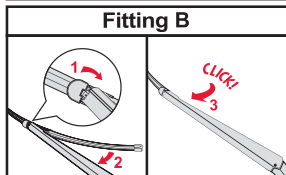

ESCOBILLAS PLANAS: SUSTITUCION OE

ESCOBILLAS PLANAS: RETROFIT