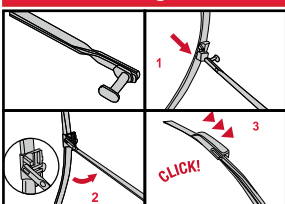

RU

Бескаркасные щетки стеклоочистителя

КОМПЛЕКТ БЕСКАРКАСНЫХ ЩЕТОК С ОРИГИНАЛЬНЫМ КРЕПЛЕНИЕМ

БЕСКАРКАСНЫЕ ЩЕТКИ С КРЕПЛЕНИЕМ ПОД КРЮК (УНИВЕРСАЛЬНЫЕ)

Fitting E