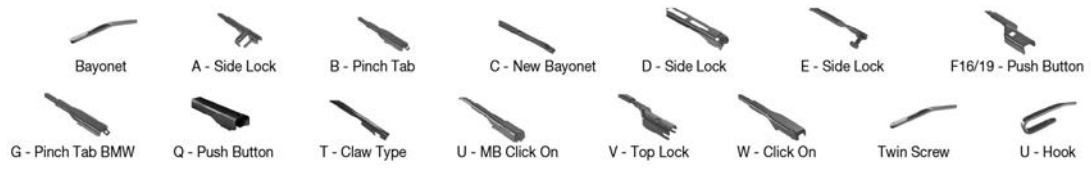

WIPER ARM TYPE		STANDARD	HYBRID	FLAT	REAR				
				+ Spoiler							
LOTUS <i>Continued</i>											
ELISE 340R (00-01)											
	03/00-02/01	U-hook			DM-565						
		U-hook			DM-565						
ELISE (95-01)											
	08/95-01/01	U-hook			DM-565						
		U-hook			DM-565						
ELISE (00-)											
	11/00-	U-hook			DM-565						
		U-hook			DM-565						
EUROPA S (06-)											
	07/06-	U-hook			DM-565						
		U-hook			DM-565						
EXIGE											
	11/17-	U-hook			DM-565						
		U-hook			DM-565						
EXIGE (00-12)											
	05/00-06/12	U-hook			DM-565						
		U-hook			DM-565						
EXIGE (12-)											
	06/12-	U-hook			DM-565						
		U-hook			DM-565						
MAN											
TGE (16-)											
	11/16-	F19- push button								DF-415	
	02/17-	F19- push button								DF-415	
	02/17-	F19- push button								DF-415	
MASERATI											
228 (86-93)											
	08/86-06/93	U-hook			DM-550	DM-550					
		U-hook			DM-550	DM-550					
420 / 430 (85-94)											
	03/85-12/94	U-hook			DM-550	DM-550					
		U-hook			DM-550	DM-550					
3200 GT (98-02)											
	10/98-03/02	U-hook			DM-550	DM-550					
		U-hook			DM-550	DM-550					
BITURBO (81-94)											
	12/81-06/93	U-hook			DM-550	DM-550					
		U-hook			DM-550	DM-550					
	06/84-12/94	U-hook			DM-550	DM-550					
		U-hook			DM-550	DM-550					
	07/85-12/94	U-hook			DM-550	DM-550					
		U-hook			DM-550	DM-550					
GHIBLI II (92-97)											
	05/92-12/97	U-hook			DM-550	DM-550					
		U-hook			DM-550	DM-550					
GRANCABRIO (10-)											
	03/10-	U-hook		DMS-565	DM-565	DM-043	DUR-065L	DUR-043L			
		U-hook		DMS-565	DM-565	DM-043	DUR-065R	DUR-043R			
GRANTURISMO (08-)											
	09/07-	U-hook		DMS-565	DM-565	DM-043	DUR-065L	DUR-043L			
		U-hook		DMS-565	DM-565	DM-043	DUR-065R	DUR-043R			
QUATTROPORTE III (79-90)											
	06/79-10/90	U-hook			DM-550	DM-550					
		U-hook			DM-550	DM-550					
QUATTROPORTE IV (94-01)											
	03/94-05/01	U-hook			DM-550	DM-550					
		U-hook			DM-550	DM-550