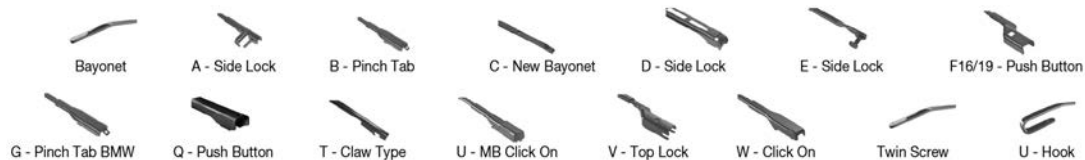

WIPER ARM TYPE	STANDARD		HYBRID		FLAT		REAR			
			+ Spoiler									
LAND ROVER Continued												
DEFENDER Pick Up (L316)												
	10/09-05/16	U-hook			DM-030	DM-030				DM-033		
DEFENDER Station Wagon (L316)												
	08/98-12/05	U-hook			DM-030	DM-030				DM-033		
DEFENDER Station Wagon (L663)												
	05/21-	F16- push button							DF-414			
		F16- push button							DF-209			
DISCOVERY I (89-98)												
	06/89-06/94	U-hook			DM-045	DM-045	DUR-045L	DUR-045L		DM-033		
		U-hook			DM-045	DM-045	DUR-045R	DUR-045R		DM-033		
	07/94-10/98	U-hook			DM-045	DM-045	DUR-045L	DUR-045L		DM-035	DU-035L	
		U-hook			DM-045	DM-045	DUR-045R	DUR-045R		DM-035	DU-035R	
DISCOVERY II (98-04)												
	11/98-06/04	U-hook								DM-035	DU-035L	
		U-hook								DM-035	DU-035R	
DISCOVERY III (L319)												
	09/04-08/09	U-hook		DMS-555	DM-555	DM-550	DUR-055L	DUR-050L	DFR-006	DFR-006	DM-040	
		U-hook		DMS-555	DM-555	DM-550	DUR-055R	DUR-050R			DM-040	
DISCOVERY III (04-09)												
	07/04-09/09	U-hook		DMS-555	DM-555	DM-550	DUR-055L	DUR-050L	DFR-006	DFR-006	DM-040	
		U-hook		DMS-555	DM-555	DM-550	DUR-055R	DUR-050R			DM-040	
DISCOVERY IV (09-18)												
	09/09-12/18	U-hook					DUR-055L	DUR-055L	DFR-006	DFR-006		
DISCOVERY SPORT (L550)												
	03/15-	U-hook					DUR-065L	DUR-050L			DRB-030	
		U-hook					DUR-065R	DUR-050R			DRB-030	
DISCOVERY Sport (14-)												
	09/14-	U-hook					DUR-065L	DUR-050L			DRB-030	
		U-hook					DUR-065R	DUR-050R			DRB-030	
DISCOVERY V (16-)												
	09/16-	V - top lock							DF-087			
FREELANDER I (98-06)												
	02/98-10/06	U-hook		DMS-555	DM-055	DM-053	DUR-055L	DUR-053L				
	02/98-10/06	U-hook		DMS-555	DM-055	DM-053	DUR-055L	DUR-053L				
	02/98-10/06	U-hook		DMS-555	DM-055	DM-053	DUR-055R	DUR-050R				
	02/98-10/06	U-hook		DMS-555	DM-055	DM-053	DUR-055R	DUR-050R				
FREELANDER II (06-14)												
	10/06-10/14	B- pinch tab							DF-023	DM-035	DU-035L	
		B- pinch tab								DM-035	DU-035R	
RANGE ROVER Evoque (18-)												
	12/18-	F16- push button							DF-412			
RANGE ROVER Evoque (11-19)												
	06/11-12/19	F19- push button							DF-060			
	11/15-12/19	F19- push button							DF-060			
RANGE ROVER I (70-95)												
	10/69-04/96	U-hook			DM-045	DM-045	DUR-045L	DUR-045L		DM-045	DUR-045L	
		U-hook			DM-045	DM-045	DUR-045R	DUR-045R		DM-045	DUR-045R	
RANGE ROVER II (94-02)												
	07/94-03/02	U-hook			DM-055	DM-055	DUR-055L	DUR-055L		DM-048	DUR-048L	
		U-hook			DM-055	DM-055	DUR-055R	DUR-055R		DM-048	DUR-048R	
RANGE ROVER III (02-12)												
	03/02-05/05	U-hook								DM-048	DUR-048L	
		U-hook								DM-048	DUR-048R	
RANGE ROVER IV (12-)												
	08/12-10/15	U-hook								DM-040		
	08/12-	U-hook					DUR-060L	DUR-050L				
		U-hook					DUR-060R	DUR-050R				
	10/15-									DF-305		
	10/17-	U-hook						DUR-060L	DUR-050L			
										DF-305