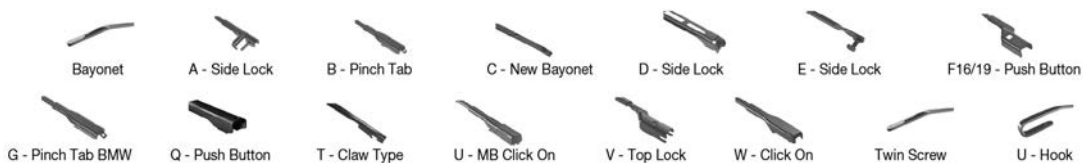

WIPER ARM TYPE	STANDARD		HYBRID		FLAT		REAR		
			+ Spoiler								
SUZUKI <i>Continued</i>											
KIZASHI (10-)											
	10/10-	U-hook					DUR-060L	DUR-050L			
		U-hook					DUR-060R	DUR-050R			
LIANA (01-07)											
	07/01-03/04	U-hook			DM-055	DM-045	DUR-055L	DUR-045L		DM-030	DU-035L
		U-hook			DM-055	DM-045	DUR-055R	DUR-045R		DM-030	DU-035R
	03/02-12/07	U-hook			DM-055	DM-045	DUR-055L	DUR-045L			
		U-hook			DM-055	DM-045	DUR-055R	DUR-045R			
	04/04-12/07	U-hook			DM-055	DM-045	DUR-055L	DUR-045L		DRA-030	
		U-hook			DM-055	DM-045	DUR-055L	DUR-045L		DRA-030	
		U-hook			DM-055	DM-045	DUR-055R	DUR-045R		DRA-030	
		U-hook			DM-055	DM-045	DUR-055R	DUR-045R		DRA-030	
LJ 80 (77-84)											
	01/80-01/84	U-hook			DM-033	DM-033					
SAMURAI (88-04)											
	09/84-12/04	U-hook			DM-030	DM-030					
SAMURAI Closed Off-Road Vehicle (SJ_)											
	09/89-12/95	U-hook			DM-030	DM-030					
SJ 410 (81-88)											
	09/81-12/88	U-hook			DM-030	DM-030					
	09/81-07/91	U-hook			DM-030	DM-030					
SJ 413 (84-90)											
	09/84-08/90	U-hook			DM-030	DM-030					
SPLASH (EX)											
	05/09-	U-hook		DMS-555	DM-055	DM-040	DUR-055L	DU-040L		DRA-025	
		U-hook		DMS-555	DM-055	DM-040	DUR-055R	DU-040R		DRA-025	
SPLASH (08-)											
	01/08-	U-hook		DMS-555	DM-055	DM-040	DUR-055L	DU-040L		DRA-025	
		U-hook		DMS-555	DM-055	DM-040	DUR-055R	DU-040R		DRA-025	
SUPER CARRY (85-99)											
	10/85-03/99	U-hook			DM-038	DM-038	DU-035L	DU-035L			
		U-hook			DM-038	DM-038	DU-035R	DU-035R			
SWACE (20-)											
	10/20-	U-hook					DU-070L	DU-035L			
		U-hook					DU-070R	DU-035R			
SWIFT I (83-89)											
	10/83-12/89	Twin Screw			DR-243	DR-243					
		Twin Screw			DR-343	DR-343					
SWIFT II (89-05)											
	03/89-05/01	U-hook			DM-050	DM-045	DUR-050L	DUR-045L		DM-038	DU-035L
		U-hook			DM-050	DM-045	DUR-050R	DUR-045R		DM-038	DU-035R
	03/89-12/05	U-hook			DM-050	DM-045	DUR-050L	DUR-045L		DM-038	DU-035L
		U-hook			DM-050	DM-045	DUR-050R	DUR-045R		DM-038	DU-035R
	09/91-10/96	U-hook			DM-050	DM-045	DUR-050L	DUR-045L		DM-038	DU-035L
		U-hook			DM-050	DM-045	DUR-050R	DUR-045R		DM-038	DU-035R
SWIFT III (MZ, EZ)											
	04/08-12/10	U-hook			DM-053	DM-045	DUR-053L	DUR-045L	DFR-005	DFR-002	DRA-025
		U-hook			DM-053	DM-045	DUR-050R	DUR-045R			DRA-025
SWIFT III (05-)											
	02/05-	U-hook			DM-053	DM-045	DUR-053L	DUR-045L	DFR-005	DFR-002	DRA-025
		U-hook			DM-053	DM-045	DUR-050R	DUR-045R			DRA-025
SWIFT IV (FZ, NZ)											
	02/11-	U-hook		DMS-555	DM-055	DM-043	DUR-055L	DUR-043L		DRA-025	
		U-hook		DMS-555	DM-055	DM-043	DUR-055R	DUR-043R		DRA-025	
SWIFT IV (10-)											
	10/10-	U-hook		DMS-555	DM-055	DM-043	DUR-055L	DUR-043L		DRA-025	
		U-hook		DMS-555	DM-055	DM-043	DUR-055R	DUR-043R		DRA-025	
SWIFT V (17-)											
	01/17-	U-hook					DUR-050L	DUR-048L