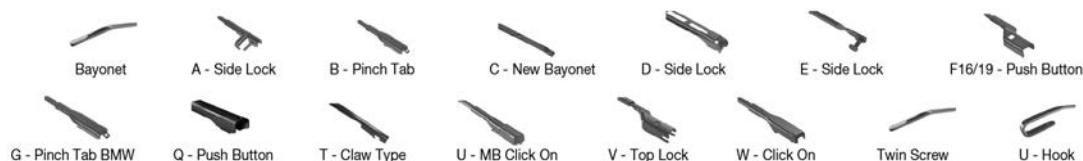

WIPER ARM TYPE	STANDARD		HYBRID		FLAT		REAR	
			+ Spoiler							
FORD <i>Continued</i>										
B-MAX (12-) <i>Continued</i>										
	10/12-	B- pinch tab							DF-091	
CAPRI (68-74)										
	12/68-02/74	U-hook			DM-038	DM-038	DU-035L	DU-035L		
		U-hook			DM-038	DM-038	DU-035R	DU-035R		
CAPRI (74-77)										
	02/74-12/77	U-hook			DM-038	DM-038	DU-035L	DU-035L		
		U-hook			DM-038	DM-038	DU-035R	DU-035R		
CAPRI (78-87)										
	01/78-04/87	U-hook			DM-038	DM-038	DU-035L	DU-035L		DM-045
		U-hook			DM-038	DM-038	DU-035R	DU-035R		DM-045
C-MAX I (07-10)										
	02/07-09/10	A- side lock							DF-022	
C-MAX II (DXA/CB7, DXA/CEU)										
	07/18-06/19	B- pinch tab							DF-071	
C-MAX II (10-)										
	04/10-06/19	B- pinch tab							DF-071	
	10/10-06/19	B- pinch tab							DF-071	
COUGAR (98-01)										
	08/98-12/01	U-hook		DMS-555	DM-055	DM-048	DUR-055L	DUR-048L		
		U-hook		DMS-555	DM-055	DM-048	DUR-055R	DUR-048R		
COURIER (98-11)										
	06/99-12/11	U-hook		DMS-548	DM-048	DM-048	DUR-048L	DUR-048L		
		U-hook		DMS-548	DM-048	DM-048	DUR-048R	DUR-048R		
ECONOVAN (85-92)										
	03/86-03/92	U-hook			DM-040	DM-040	DU-040L	DU-040L		DM-038
	03/86-03/92	U-hook			DM-040	DM-040	DU-040L	DU-040L		DM-038
	03/86-03/92	U-hook			DM-040	DM-040	DU-040R	DU-040R		DM-038
	03/86-03/92	U-hook			DM-040	DM-040	DU-040R	DU-040R		DM-038
ECOSPORT (12-)										
	08/12-10/16	F19- push button							DF-427	
	11/16-	F19- push button							DF-422	
ESCORT I (68-76)										
	01/68-02/76	U-hook			DM-035	DM-035	DU-035L	DU-035L		
		U-hook			DM-035	DM-035	DU-035R	DU-035R		
	06/68-02/76	U-hook			DM-035	DM-035	DU-035L	DU-035L		
		U-hook			DM-035	DM-035	DU-035R	DU-035R		
ESCORT II (73-81)										
	03/73-12/80	U-hook			DM-035	DM-035	DU-035L	DU-035L		
		U-hook			DM-035	DM-035	DU-035R	DU-035R		
	04/75-07/81	U-hook			DM-035	DM-035	DU-035L	DU-035L		
		U-hook			DM-035	DM-035	DU-035R	DU-035R		
ESCORT III (80-86)										
	09/80-12/85	U-hook			DM-045	DM-045	DUR-045L	DUR-045L		DM-045
		U-hook			DM-045	DM-045	DUR-045R	DUR-045R		DM-045
	09/80-07/86	U-hook			DM-045	DM-045	DUR-045L	DUR-045L		DM-045
		U-hook			DM-045	DM-045	DUR-045R	DUR-045R		DM-045
	03/81-02/86	U-hook			DM-045	DM-045	DUR-045L	DUR-045L		
		U-hook			DM-045	DM-045	DUR-045R	DUR-045R		
	09/83-12/85	U-hook			DM-045	DM-045	DUR-045L	DUR-045L		DM-045
		U-hook			DM-045	DM-045	DUR-045R	DUR-045R		DM-045
ESCORT IV (85-90)										
	10/85-10/90	U-hook			DM-045	DM-045	DUR-045L	DUR-045L		DM-045
	10/85-10/90	U-hook			DM-045	DM-045	DUR-045L	DUR-045L		DM-045
	10/85-10/90	U-hook			DM-045	DM-045	DUR-045R	DUR-045R		DM-045
	10/85-10/90	U-hook			DM-045	DM-045	DUR-045R	DUR-045R		DM-045
	01/86-07/90	U-hook			DM-045	DM-045	DUR-045L	DUR-045L		
		U-hook			DM-045	DM-045	DUR-045R	DUR-045R		
	02/86-07/90	U-hook			DM-045	DM-045	DUR-045L	DUR-045L		
		U-hook			DM-045	DM-045	DUR-045R	DUR-045R