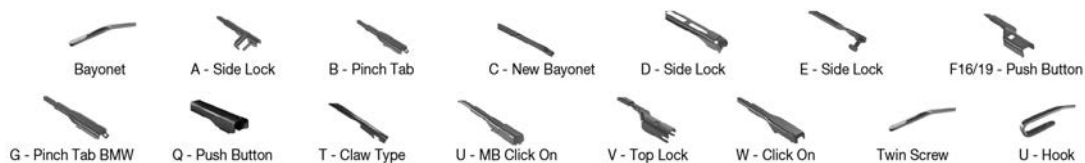

WIPER ARM TYPE		STANDARD	HYBRID	FLAT	REAR							
				+ Spoiler										
HONDA Continued														
ACCORD III (85-89)														
	11/85-12/89	U-hook			DM-045	DM-045	DUR-045L	DUR-045L				DM-038	DU-035L	
	11/85-12/89	U-hook			DM-045	DM-045	DUR-045L	DUR-045L						
	11/85-12/89	U-hook			DM-045	DM-045	DUR-045R	DUR-045R				DM-038	DU-035R	
	11/85-12/89	U-hook			DM-045	DM-045	DUR-045R	DUR-045R						
ACCORD IV (90-94)														
	01/90-10/93	U-hook			DM-055	DM-048	DUR-055L	DUR-048L						
		U-hook			DM-055	DM-048	DUR-055R	DUR-048R						
	01/91-12/93	U-hook			DM-055	DM-048	DUR-055L	DUR-048L				DM-038	DU-035L	
		U-hook			DM-055	DM-048	DUR-055R	DUR-048R				DM-038	DU-035R	
ACCORD V (93-98)														
	03/93-10/98	U-hook		DMS-555	DM-055	DM-050	DUR-055L	DUR-050L						
		U-hook			DM-555	DM-550								
		U-hook		DMS-555	DM-055	DM-050	DUR-055R	DUR-050R						
		U-hook			DM-555	DM-550								
	09/93-02/98	U-hook		DMS-555	DM-055	DM-050	DUR-055L	DUR-050L				DM-038	DU-035L	
	09/93-02/98	U-hook		DMS-555	DM-055	DM-050	DUR-055L	DUR-050L						
		U-hook			DM-555	DM-550								
	09/93-02/98	U-hook		DMS-555	DM-055	DM-050	DUR-055R	DUR-050R				DM-038	DU-035R	
	09/93-02/98	U-hook		DMS-555	DM-055	DM-050	DUR-055R	DUR-050R						
		U-hook			DM-555	DM-550								
	09/93-02/98	U-hook			DM-555	DM-550								
ACCORD VI (97-05)														
	03/97-06/03	U-hook		DMS-555	DM-555	DM-550	DUR-055L	DUR-050L						
		U-hook		DMS-555	DM-555	DM-550	DUR-055R	DUR-050R						
	02/98-06/03	U-hook		DMS-555	DM-555	DM-550	DUR-055L	DUR-050L						
		U-hook		DMS-555	DM-555	DM-550	DUR-055R	DUR-050R						
	12/99-12/02	U-hook		DMS-555	DM-555	DM-550	DUR-055L	DUR-050L						
		U-hook		DMS-555	DM-555	DM-550	DUR-055R	DUR-050R						
ACCORD VII (CL, CN)														
	02/03-05/08	U-hook		DMS-565	DM-565	DM-038								
		U-hook		DMS-565	DM-565	DM-038								
ACCORD VII (CM)														
	06/06-01/08	U-hook		DMS-565	DM-565	DM-038								
		U-hook		DMS-565	DM-565	DM-038								
ACCORD VII (03-08)														
	09/02-05/08	U-hook		DMS-565	DM-565	DM-038								
		U-hook		DMS-565	DM-565	DM-038								
	04/03-05/08	U-hook		DMS-565	DM-565	DM-038						DRA-030		
		U-hook		DMS-565	DM-565	DM-038						DRA-030		
ACCORD VIII (CU)														
	07/08-	U-hook					DUR-060L	DUR-055L						
		U-hook					DUR-060R	DUR-055R						
ACCORD VIII (08-)														
	06/08-06/15	U-hook					DUR-060L	DUR-055L						
		U-hook					DUR-060R	DUR-055R						
	07/08-	U-hook					DUR-060L	DUR-055L				DRA-030		
		U-hook					DUR-060R	DUR-055R				DRA-030		
CIVIC I (72-84)														
	07/72-09/83	U-hook			DM-040	DM-040	DU-040L	DU-040L				DM-033		
		U-hook			DM-040	DM-040	DU-040R	DU-040R				DM-033		
	10/79-12/84	U-hook			DM-040	DM-040	DU-040L	DU-040L				DM-033		
		U-hook			DM-040	DM-040	DU-040R	DU-040R				DM-033		
CIVIC II (79-83)														
	09/79-09/83	U-hook			DM-040	DM-040	DU-040L	DU-040L				DM-033		
	09/79-09/83	U-hook			DM-040	DM-040	DU-040L	DU-040L				DM-033		
	09/79-09/83	U-hook			DM-040	DM-040	DU-040R	DU-040R				DM-033		
	09/79-09/83	U-hook			DM-040	DM-040	DU-040R	DU-040R				DM-033