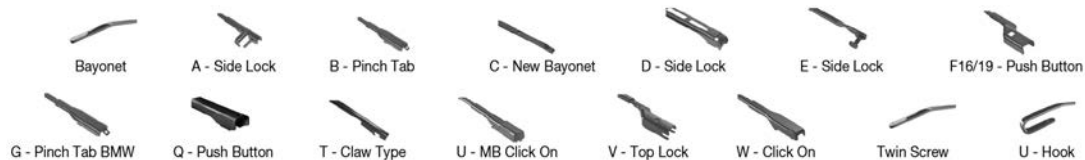

WIPER ARM TYPE	STANDARD		HYBRID		FLAT		REAR			
ROVER <i>Continued</i>												
800 (86-99)												
	10/86-02/99	U-hook			DM-050	DM-050	DUR-050L	DUR-050L		DM-050	DUR-050L	
	10/86-02/99	U-hook			DM-050	DM-050	DUR-050L	DUR-050L				
	10/86-02/99	U-hook			DM-050	DM-050	DUR-050R	DUR-050R		DM-050	DUR-050R	
	10/86-02/99	U-hook			DM-050	DM-050	DUR-050R	DUR-050R				
	08/92-02/99	U-hook			DM-050	DM-050	DUR-050L	DUR-050L				
		U-hook			DM-050	DM-050	DUR-050R	DUR-050R				
2000-3500 (76-86)												
	06/76-10/86	U-hook			DM-045	DM-045	DUR-045L	DUR-045L				
		U-hook			DM-045	DM-045	DUR-045R	DUR-045R				
2000-3500 Hatchback (SD1)												
	10/80-10/86	U-hook			DM-045	DM-045	DUR-045L	DUR-045L				
		U-hook			DM-045	DM-045	DUR-045R	DUR-045R				
CABRIOLET (90-99)												
	04/90-11/99	U-hook			DM-045	DM-045	DUR-045L	DUR-045L				
		U-hook			DM-045	DM-045	DUR-045R	DUR-045R				
CITYROVER (04-05)												
	09/03-12/05	U-hook		DMS-550	DM-550	DM-548	DUR-050L	DUR-048L				
		U-hook		DMS-550	DM-550	DM-548	DUR-050R	DUR-048R				
MINI (91-01)												
	08/90-05/01	U-hook			DM-030	DM-030						
	09/92-05/01	U-hook			DM-030	DM-030						
STREETWISE (03-05)												
	08/03-05/05	U-hook			DM-045	DM-045	DUR-045L	DUR-045L		DM-045	DUR-045L	
		U-hook			DM-045	DM-045	DUR-045R	DUR-045R		DM-045	DUR-045R	
SAAB												
9-3 (98-03)												
	02/98-09/02	U-hook		DMS-553	DM-553	DM-653			DFR-005	DFR-005	DM-050	DUR-050L
		U-hook		DMS-553	DM-553	DM-653					DM-050	DUR-050R
	02/98-08/03	U-hook		DMS-553	DM-553	DM-653			DFR-005	DFR-005		
		U-hook		DMS-553	DM-553	DM-653						
9-3 (02-15)												
	09/02-01/07	U-hook		DMS-555	DM-555	DM-653	DUR-055L	DUR-050L				
		U-hook		DMS-555	DM-555	DM-653	DUR-055R	DUR-050R				
	08/03-01/07	U-hook		DMS-555	DM-555	DM-653	DUR-055L	DUR-050L				
		U-hook		DMS-555	DM-555	DM-653	DUR-055R	DUR-050R				
	03/05-01/07	U-hook		DMS-555	DM-555	DM-653	DUR-055L	DUR-050L				
		U-hook		DMS-555	DM-555	DM-653	DUR-055R	DUR-050R				
	01/07-02/15	U-hook							DF-043			
	01/07-02/15	U-hook							DF-043			
	01/07-02/15	U-hook							DF-043			
9-3 Convertible (YS3F)												
	09/04-12/05	U-hook		DMS-555	DM-555	DM-653	DUR-055L	DUR-050L				
		U-hook		DMS-555	DM-555	DM-653	DUR-055R	DUR-050R				
9-5 (97-09)												
	09/97-08/07	U-hook		DMS-555	DM-555	DM-555	DUR-055L	DUR-055L	DFR-008	DFR-008		
		U-hook		DMS-555	DM-555	DM-555	DUR-055R	DUR-055R				
	10/98-08/07	U-hook		DMS-555	DM-555	DM-555	DUR-055L	DUR-055L	DFR-008	DFR-008		
		U-hook		DMS-555	DM-555	DM-555	DUR-055R	DUR-055R				
90 (84-87)												
	08/84-08/87	U-hook			DM-040	DM-040	DU-040L	DU-040L				
		U-hook			DM-040	DM-040	DU-040R	DU-040R				
99 (68-84)												
	08/68-12/84	U-hook			DM-038	DM-038	DU-035L	DU-035L				
		U-hook			DM-038	DM-038	DU-035R	DU-035R				
	04/72-12/84	U-hook			DM-038	DM-038	DU-035L	DU-035L				
		U-hook			DM-038	DM-038	DU-035R	DU-035R				
900 I (78-94)												
	06/78-06/94	U-hook			DM-040	DM-040	DU-040L	DU-040L				
		U-hook			DM-040	DM-040	DU-040R	DU-040R