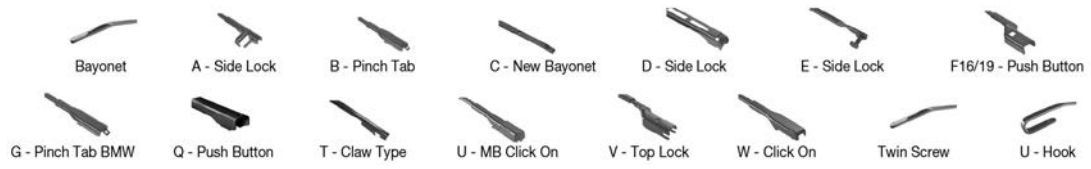

WIPER ARM TYPE		STANDARD	HYBRID	FLAT	REAR				
HYUNDAI <i>Continued</i>											
SONATA II (88-93) <i>Continued</i>											
	09/88-10/93	U-hook			DM-050	DM-045	DUR-050R	DUR-045R			
SONATA III (93-98)											
	05/93-06/98	U-hook			DM-050	DM-050	DUR-050L	DU-035L			
		U-hook					DUR-065L	DUR-050L			
		U-hook			DM-050	DM-050	DUR-050R	DU-035R			
		U-hook					DUR-065R	DUR-050R			
SONATA IV (98-05)											
	03/98-05/05	U-hook			DM-055	DM-050	DUR-055L	DUR-050L			
		U-hook			DM-055	DM-050	DUR-055R	DUR-050R			
SONATA V (NF)											
	01/05-12/08	U-hook		DMS-560	DM-560	DM-050	DUR-060L	DUR-050L			
		U-hook		DMS-560	DM-560	DM-050	DUR-060R	DUR-050R			
SONATA V (05-10)											
	01/05-12/10	U-hook		DMS-560	DM-560	DM-050	DUR-060L	DUR-050L			
		U-hook		DMS-560	DM-560	DM-050	DUR-060R	DUR-050R			
SONATA VI (09-15)											
	06/09-12/15	U-hook					DUR-065L	DUR-045L			
		U-hook					DUR-065R	DUR-045R			
STELLAR (83-91)											
	10/83-12/91	U-hook			DM-045	DM-045	DUR-045L	DUR-045L			
		U-hook			DM-045	DM-045	DUR-045R	DUR-045R			
TERRACAN (01-06)											
	06/01-12/06	U-hook		DMS-555	DM-555	DMC-550					DM-040
		U-hook		DMS-555	DM-555	DMC-550					DM-040
TIBURON (06-08)											
	01/06-12/08	U-hook		DMS-555	DM-055	DM-045	DUR-055L	DUR-045L			DM-050
		U-hook		DMS-555	DM-055	DM-045	DUR-055R	DUR-045R			DM-050
TRAJET (00-08)											
	03/00-07/08	U-hook			DM-565	DM-555	DUR-065L	DUR-055L			DM-040
		U-hook			DM-565	DM-555	DUR-065R	DUR-055R			DM-040
TUCSON (TL, TLE)											
	09/15-09/20	U-hook			DM-565	DM-040	DUR-065L	DU-040L			DRB-035
		U-hook					DUR-065R	DU-040R			
		U-hook			DM-565	DM-040	DUR-065L	DU-040L			DRB-035
		U-hook					DUR-065R	DU-040R			
TUCSON (04-10)											
	06/04-	U-hook		DMS-560	DM-560	DM-040	DUR-060L	DU-040L			
		U-hook		DMS-560	DM-560	DM-040	DUR-060R	DU-040R			
TUCSON (15-)											
	06/15-	U-hook			DM-565	DM-040	DUR-065L	DU-040L			DRB-035
		U-hook					DUR-065R	DU-040R			
		U-hook			DM-565	DM-040	DUR-065L	DU-040L			DRB-035
		U-hook					DUR-065R	DU-040R			
VELOSTER (11-17)											
	03/11-12/17	U-hook					DUR-065L	DU-040L			
		U-hook					DUR-065R	DU-040R			
INFINITI											
EX (07-)											
	09/07-	U-hook					DUR-060L	DUR-045L	DFR-009	DFR-002	DRA-035
		U-hook					DUR-060R	DUR-045R			DRA-035
FX (02-08)											
	01/03-12/08	U-hook		DMS-555	DM-555	DM-550	DUR-055L	DUR-050L			DRA-035
		U-hook		DMS-555	DM-555	DM-550	DUR-055R	DUR-050R			DRA-035
FX (08-)											
	07/08-	U-hook									DRA-035
G (02-07)											
	08/02-	U-hook		DMS-565	DM-565	DM-043	DUR-060L	DUR-043L			
		U-hook		DMS-565	DM-565	DM-043	DUR-060R	DUR-043R