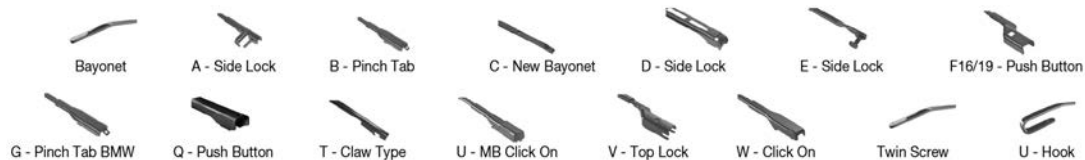

		WIPER ARM TYPE		STANDARD	HYBRID	FLAT	REAR					
				+								
				Spoiler								
VOLVO Continued												
C30 (06-12)												
	10/06-12/13	F19- push button								DF-037	DF-304	
		F19- push button									DF-304	
C70 I (97-05)												
	03/97-09/02	U-hook		DMS-553	DM-553	DM-553						
		U-hook		DMS-553	DM-553	DM-553						
	03/98-10/05	U-hook		DMS-553	DM-553	DM-553						
		U-hook		DMS-553	DM-553	DM-553						
C70 II (06-13)												
	03/06-06/13	F19- push button								DF-039		
S40 I (644)												
	12/02-06/04	U-hook		DMS-553	DM-553	DM-550	DUR-053L		DFR-005	DFR-004		
		U-hook		DMS-553	DM-553	DM-550	DUR-050R					
	07/95-12/03	U-hook		DMS-553	DM-553	DM-550	DUR-053L		DFR-005	DFR-004		
		U-hook		DMS-553	DM-553	DM-550	DUR-050R					
S40 II (04-12)												
	01/04-02/06	F19- push button								DF-114		
	03/06-12/12	F19- push button								DF-037		
S60 I (00-10)												
	07/00-03/04	U-hook		DMS-560	DM-560	DM-653	DUR-060L	DUR-053L	DFR-009	DFR-005		
		U-hook		DMS-560	DM-560	DM-653	DUR-060R	DUR-050R				
	03/04-04/10	U-hook									DF-021	
		U-hook									DF-400	
S60 II (10-18)												
	04/10-12/18	F19- push button								DF-037		
S70 (96-00)												
	11/96-11/00	U-hook			DM-553	DM-553						
		U-hook			DM-553	DM-553						
S80 I (184)												
	05/98-02/03	U-hook		DMS-560	DM-560	DM-653	DUR-060L	DUR-053L	DFR-009	DFR-005		
		U-hook		DMS-560	DM-560	DM-653	DUR-060R	DUR-050R				
	03/03-02/08	U-hook									DF-021	
		U-hook									DF-400	
S80 I (98-08)												
	05/98-02/03	U-hook		DMS-560	DM-560	DM-653	DUR-060L	DUR-053L	DFR-009	DFR-005		
		U-hook		DMS-560	DM-560	DM-653	DUR-060R	DUR-050R				
	03/03-07/06	U-hook									DF-021	
		U-hook									DF-400	
S80 II (06-16)												
	03/06-12/16	F19- push button								DF-037		
S90 I (96-98)												
	11/96-10/98	U-hook			DM-053	DM-053	DUR-053L	DUR-053L				
		U-hook			DM-053	DM-053	DUR-050R	DUR-050R				
S90 II (234)												
	05/20-	F16- push button								DF-076		
S90 II (16-)												
	03/16-	F16- push button								DF-076		
V40 (95-04)												
	07/95-06/04	U-hook		DMS-553	DM-553	DM-550	DUR-053L		DFR-005	DFR-004	DU-040L	
		U-hook		DMS-553	DM-553	DM-550	DUR-050R				DU-040R	
V40 (12-)												
	03/12-	F19- push button								DF-039		
V50 (04-12)												
	12/03-02/06	A- side lock								DF-114		
	03/06-12/12	A- side lock								DF-037		
V60 I (10-18)												
	07/10-12/18	F19- push button								DF-037		
	09/13-12/15	F19- push button								DF-037		