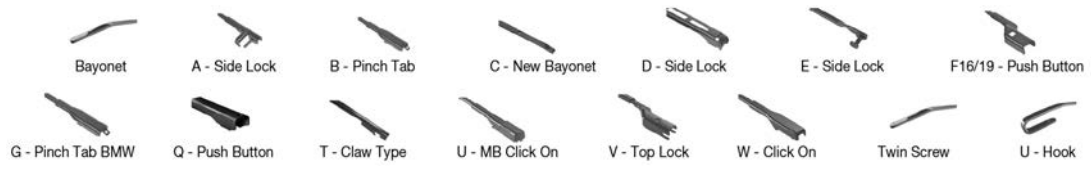

WIPER ARM TYPE	STANDARD		HYBRID		FLAT		REAR	
FIAT <i>Continued</i>										
STILO (01-08) <i>Continued</i>										
	04/06-08/08	U-hook							DF-027	
	04/06-08/08	U-hook							DF-027	
STRADA (99-)										
	06/99-	U-hook		DMS-555	DM-055	DM-045	DUR-055L	DUR-045L	DFR-006	DFR-002
		U-hook			DM-555	DM-545				
		U-hook		DMS-555	DM-055	DM-045	DUR-055R	DUR-045R		
		U-hook			DM-555	DM-545				
STRADA (10-)										
	10/10-	U-hook		DMS-555	DM-055	DM-045	DUR-055L	DUR-045L	DFR-006	DFR-002
		U-hook			DM-555	DM-545				
		U-hook		DMS-555	DM-055	DM-045	DUR-055R	DUR-045R		
		U-hook			DM-555	DM-545				
TALENTO (290) (89-94)										
	03/89-03/94	U-hook			DM-050	DM-050	DUR-050L	DUR-050L		
	03/89-03/94	U-hook			DM-050	DM-050	DUR-050L	DUR-050L		
	03/89-03/94	U-hook			DM-050	DM-050	DUR-050L	DUR-050L		
	03/89-03/94	U-hook			DM-050	DM-050	DUR-050R	DUR-050R		
	03/89-03/94	U-hook			DM-050	DM-050	DUR-050R	DUR-050R		
	03/89-03/94	U-hook			DM-050	DM-050	DUR-050R	DUR-050R		
TALENTO (296) (16-)										
	06/16-	F19/16- push button							DF-419	
		F19/16- push button								DF-215
TEMPRA (90-96)										
	03/90-08/96	U-hook		DMS-550	DM-550	DM-550	DUR-050L	DUR-050L		DM-033
		U-hook		DMS-550	DM-550	DM-550	DUR-050R	DUR-050R		DM-033
	03/90-12/98	U-hook		DMS-550	DM-550	DM-550	DUR-050L	DUR-050L		
		U-hook		DMS-550	DM-550	DM-550	DUR-050R	DUR-050R		
TIPO (160) (87-95)										
	07/87-10/95	U-hook			DM-048	DM-048	DUR-048L	DUR-048L		DM-038
		U-hook			DM-048	DM-048	DUR-048R	DUR-048R		DM-038
TIPO (356) (15-)										
	10/15-	F19- push button							DF-058	
		F19- push button								DF-219
	03/16-	F19- push button							DF-058	
	03/16-	F19- push button							DF-058	
	03/16-	F19- push button							DF-219	
	03/16-	F19- push button							DF-219	
ULYSSE (94-02)										
	06/94-08/02	U-hook		DMS-565	DM-565	DMC-550				DM-040
		U-hook		DMS-565	DM-565	DMC-550				DM-040
ULYSSE (02-11)										
	08/02-06/11	U-hook		DMS-565	DM-565	DMS-565	DUR-065L	DUR-065L		
		U-hook				DM-565				
		U-hook		DMS-565	DM-565	DMS-565	DUR-065R	DUR-065R		
		U-hook				DM-565				
UNO (146) (83-00)										
	01/83-08/89	U-hook			DM-045		DUR-045L			DM-033
		U-hook			DM-045		DUR-045R			DM-033
	02/88-08/89	U-hook			DM-045		DUR-045L			DM-033
		U-hook			DM-045		DUR-045R			DM-033
	09/89-07/96	U-hook			DM-045		DUR-045L			
		U-hook			DM-045		DUR-045R			
	09/89-06/06	U-hook			DM-045		DUR-045L			
		U-hook			DM-045		DUR-045R			
X 1/9 (73-89)										
	05/73-12/89	U-hook			DM-038	DM-038	DU-035L	DU-035L		
		U-hook			DM-038	DM-038	DU-035R	DU-035R		
FORD										
B-MAX (12-)										
	08/12-	B- pinch tab							DF-091