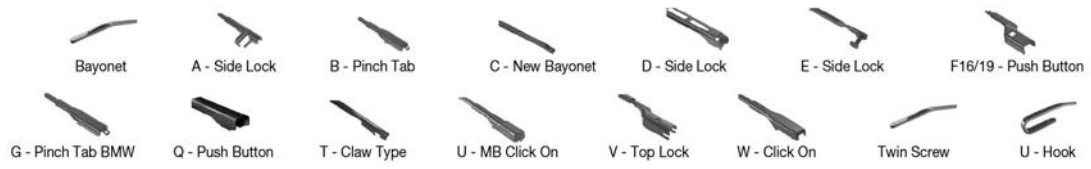

WIPER ARM TYPE	STANDARD		HYBRID		FLAT		REAR	
MERCEDES-BENZ <i>Continued</i>										
190 (W201) (82-93)										
	10/82-08/93	U-hook			DM-560	DUR-060R				
		U-hook			DM-560	DUR-060L		DFR-009		
A-CLASS (W176)										
	06/13-10/14							DF-011		
								DF-240		
								DF-240		
A-CLASS (W177) (18-)										
	03/18-	U - MB click on								DF-314
	09/18-	U - MB click on								DF-314
A-CLASS (W168) (97-04)										
	07/97-08/04	U-hook			DM-565	DMS-560		DFR-010	DFR-007	DM-035
		U-hook				DM-560				
		U-hook			DM-565	DMS-560				DM-035
		U-hook				DM-560				
A-CLASS (W169) (04-12)										
	09/04-06/12	B- pinch tab							DF-118	
A-CLASS (W176) (12-18)										
	06/12-06/15							DF-011		
								DF-240		
								DF-240		
AMG GT (290) (18-)										
	07/18-	U - MB click on							DF-084	
B-CLASS (W247) (18-)										
	12/18-	U - MB click on							DF-088	
B-CLASS (W245) (05-11)										
	03/05-11/11	B- pinch tab							DF-118	
B-CLASS (W242, W246) (11-18)										
	11/11-09/15	B- pinch tab						DF-011		
		B- pinch tab						DF-240		
	09/15-12/18	B- pinch tab						DF-088		
C-CLASS (W205)										
	07/19-	U - MB click on							DF-083	
C-CLASS (202) (93-01)										
	03/93-05/00	U-hook			DM-560	DUR-060R				
		U-hook			DM-560	DUR-060L				
	06/96-03/01	U-hook			DM-560	DUR-060R			DM-040	DU-040L
		U-hook			DM-560	DUR-060L			DM-040	DU-040R
C-CLASS (203) (00-07)										
	05/00-01/04	U-hook		DMS-560	DM-560	DM-653	DUR-060L	DUR-050L		
		U-hook		DMS-560	DM-560	DM-653	DUR-060R	DUR-050R		
	03/01-01/04	U-hook		DMS-560	DM-560	DM-653	DUR-060L	DUR-050L		DM-040
		U-hook		DMS-560	DM-560	DM-653	DUR-060R	DUR-050R		DM-040
	02/04-02/07	U-hook							DF-014	
		U-hook							DF-131	
	02/04-08/07	U-hook							DF-014	DM-040
		U-hook							DF-131	DU-040L
		U-hook								DM-040
		U-hook								DU-040R
C-CLASS (204) (07-14)										
	01/09-03/14								DF-104	
	01/09-08/14								DF-104	
C-CLASS (205) (13-)										
	12/13-	U - MB click on							DF-083	
	09/14-	U - MB click on							DF-083	
C-CLASS Coupe / Convertible (205) (16-)										
	10/15-	U - MB click on							DF-083	
	06/16-	U - MB click on							DF-083	
C-CLASS Coupe (CL203) (01-08)										
	03/01-01/04	U-hook		DMS-560	DM-560	DM-653	DUR-060L	DUR-050L		
		U-hook		DMS-560	DM-560	DM-653	DUR-060R	DUR-050R