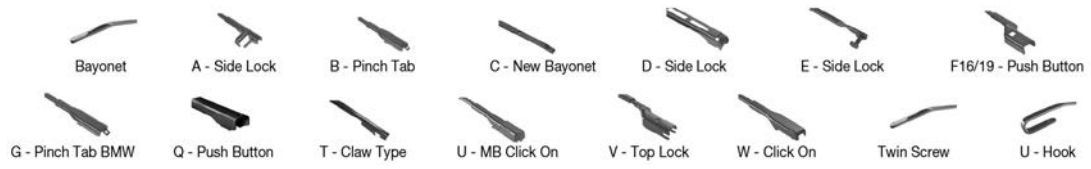

WIPER ARM TYPE	STANDARD	HYBRID	FLAT	REAR							
			+ Spoiler										
TOYOTA <i>Continued</i>													
PROACE (13-16)													
	06/13-03/16	U-hook			DM-570	DMC-550				DFR-010	DFR-004		
		U-hook			DM-570	DMC-550							
PROACE (16-)													
	02/16-	C- new bayonet								DF-408			
	02/16-	C- new bayonet								DF-408			
	02/16-	C- new bayonet								DF-408			
	02/16-	C- new bayonet								DF-205			
	02/16-	C- new bayonet								DF-205			
	02/16-	C- new bayonet								DF-205			
	10/19-	F19- push button								DF-416			
	10/19-	F19- push button								DF-416			
PROACE CITY Box Body/MPV													
	04/21-	F19- push button								DF-416			
PROACE CITY VERSO MPV													
	07/21-	F19- push button								DF-416			
PROACE Van (MDZ)													
	08/21-	C- new bayonet								DF-408			
		C- new bayonet								DF-205			
RAV 4 I (A1)													
	09/95-12/97	U-hook		DMS-550	DM-050	DM-045	DUR-050L	DUR-045L				DM-035	DU-035L
		U-hook		DMS-550	DM-050	DM-045	DUR-050R	DUR-045R				DM-035	DU-035R
RAV 4 I / FUNCRUISER (94-00)													
	01/94-09/00	U-hook		DMS-550	DM-050	DM-045	DUR-050L	DUR-045L				DM-035	DU-035L
		U-hook		DMS-550	DM-050	DM-045	DUR-050R	DUR-045R				DM-035	DU-035R
RAV 4 II (00-05)													
	05/00-11/05	U-hook		DMS-560	DM-560	DM-048	DUR-060L	DUR-048L				DRB-030	
		U-hook		DMS-560	DM-560	DM-048	DUR-060R	DUR-048R				DRB-030	
RAV 4 III (05-13)													
	11/05-12/13	U-hook					DUR-060L	DUR-043L				DRB-030	
		U-hook					DUR-060R	DUR-043R				DRB-030	
RAV 4 IV (12-)													
	12/12-	U-hook					DUR-065L	DU-040L					
		U-hook					DUR-065R	DU-040R					
RAV 4 V (18-)													
	12/18-	U-hook					DUR-065L	DU-040L				DRB-030	
		U-hook					DUR-065R	DU-040R				DRB-030	
SEQUOIA (00-07)													
	09/00-10/07	U-hook			DM-048	DM-048	DUR-048L	DUR-048L					
		U-hook			DM-048	DM-048	DUR-048R	DUR-048R					
SEQUOIA (07-)													
	11/07-	U-hook			DM-048	DM-048	DUR-048L	DUR-048L					
		U-hook			DM-048	DM-048	DUR-048R	DUR-048R					
SERA (90-95)													
	03/90-11/95	U-hook			DM-053	DM-045	DUR-053L	DUR-045L					
		U-hook			DM-053	DM-045	DUR-050R	DUR-045R					
SIENNA (97-03)													
	08/97-12/02	U-hook		DMS-560	DM-560	DM-045	DUR-060L	DUR-045L				DM-043	
		U-hook		DMS-560	DM-560	DM-045	DUR-060R	DUR-045R				DM-043	
SIENNA (03-09)													
	01/03-12/10	U-hook		DMS-565	DM-565	DM-048	DUR-065L	DUR-048L				DM-040	DU-040L
		U-hook		DMS-565	DM-565	DM-048	DUR-065R	DUR-048R				DM-040	DU-040R
SIENNA (10-)													
	01/10-	U-hook					DU-070L	DUR-050L					
		U-hook					DU-070R	DUR-050R					
STARLET (P6) (78-84)													
	02/78-09/84				DR-240	DR-240							DR-338
					DR-340	DR-340							DR-338
	02/78-12/84				DR-240	DR-240							DR-338
					DR-340	DR-340							DR-338