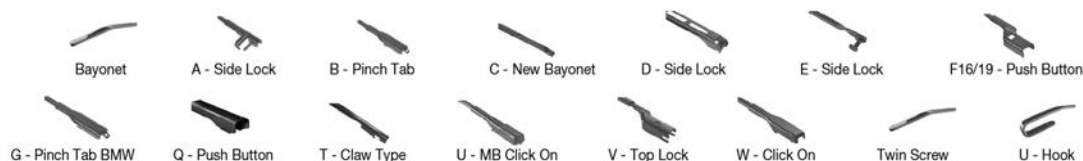

WIPER ARM TYPE		STANDARD	HYBRID	FLAT	REAR					
				Standard	Hybrid	Flat	Rear					
CADILLAC <i>Continued</i>												
SEVILLE III (6K) (92-97)												
	06/92-09/97	U-hook		DMS-555	DM-555	DM-555						
		U-hook		DMS-555	DM-555	DM-555						
SEVILLE IV (97-04)												
	09/97-09/04	U-hook		DMS-555	DM-555	DM-555						
		U-hook		DMS-555	DM-555	DM-555						
SRX (04-08)												
	09/03-12/09	U-hook		DMS-555	DM-555	DM-553	DUR-055L	DUR-053L			DM-033	
		U-hook		DMS-555	DM-555	DM-553	DUR-055R	DUR-050R			DM-033	
XLR (04-09)												
	03/04-09/09	U-hook		DMS-550	DM-550	DM-550	DUR-050L	DUR-053L				
		U-hook		DMS-550	DM-550	DM-550	DUR-050R	DUR-050R				
CHEVROLET												
ALERO (99-04)												
	03/99-09/04	U-hook			DM-055	DM-043	DUR-055L	DUR-043L				
		U-hook			DM-055	DM-043	DUR-055R	DUR-043R				
ASTRA (98-11)												
	09/98-12/11	U-hook		DMS-550	DM-550	DM-548			DFR-004	DFR-002		
		U-hook		DMS-550	DM-550	DM-548						
	10/98-12/11	U-hook		DMS-550	DM-550	DM-548			DFR-004	DFR-002		
		U-hook		DMS-550	DM-550	DM-548						
ASTRO (84-94)												
	10/84-09/94	U-hook			DM-045	DM-045	DUR-045L	DUR-045L				
		U-hook			DM-045	DM-045	DUR-045R	DUR-045R				
	10/86-09/94	U-hook			DM-045	DM-045	DUR-045L	DUR-045L				
		U-hook			DM-045	DM-045	DUR-045R	DUR-045R				
ASTRO (94-05)												
	10/94-05/05	U-hook			DM-045	DM-045	DUR-045L	DUR-045L				
		U-hook			DM-045	DM-045	DUR-045R	DUR-045R				
	10/94-05/05	U-hook			DM-045	DM-045	DUR-045L	DUR-045L				
		U-hook			DM-045	DM-045	DUR-045R	DUR-045R				
AVALANCHE (00-06)												
	10/00-09/06	U-hook		DMS-555	DM-555	DM-555	DUR-055L	DUR-055L				
		U-hook		DMS-555	DM-555	DM-555	DUR-055R	DUR-055R				
AVALANCHE (05-13)												
	06/05-12/13	U-hook		DMS-555	DM-555	DM-555	DUR-055L	DUR-055L				
		U-hook		DMS-555	DM-555	DM-555	DUR-055R	DUR-055R				
AVEO / KALOS (T200) (03-08)												
	05/03-05/08	U-hook		DMS-555	DM-555	DM-040	DUR-055L	DU-040L	DFR-006	DFR-001	DM-035	DU-035L
		U-hook		DMS-555	DM-555	DM-040	DUR-055R	DU-040R			DM-035	DU-035R
AVEO / KALOS (T250, T255) (05-)												
	03/05-	U-hook		DMS-555	DM-555	DM-040	DUR-055L	DU-040L	DFR-006	DFR-001		
		U-hook		DMS-555	DM-555	DM-040	DUR-055R	DU-040R				
	06/06-	U-hook		DMS-555	DM-555	DM-040	DUR-055L	DU-040L	DFR-006	DFR-001	DM-035	DU-035L
		U-hook		DMS-555	DM-555	DM-040	DUR-055R	DU-040R			DM-035	DU-035R
AVEO / KALOS Saloon (T250, T255)												
	01/08-	U-hook		DMS-555	DM-555	DM-040	DUR-055L	DU-040L	DFR-006	DFR-001		
		U-hook		DMS-555	DM-555	DM-040	DUR-055R	DU-040R				
AVEO (T300) (11-)												
	03/11-	B- pinch tab							DF-051			
	03/11-	B- pinch tab							DF-051			
AVEO Saloon (T300)												
	09/11-	B- pinch tab							DF-051			
BERETTA (87-96)												
	02/87-12/96	U-hook			DM-048	DM-048	DUR-048L	DUR-048L				
		U-hook			DM-048	DM-048	DUR-048R	DUR-048R				
BLAZER (S10) (82-94)												
	09/82-12/94	U-hook			DM-040	DM-040	DU-040L	DU-040L				
		U-hook			DM-040	DM-040	DU-040R	DU-040R