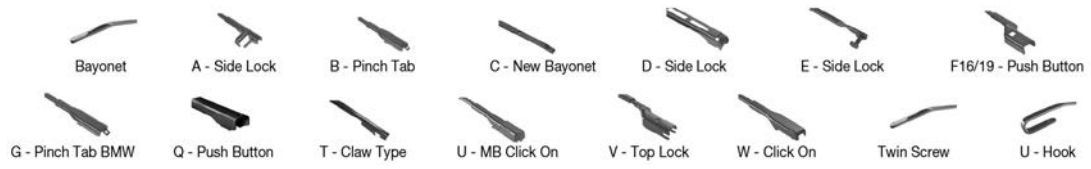

WIPER ARM TYPE		STANDARD	HYBRID	FLAT	REAR					
				+ Spoiler								
KIA Continued												
SPORTAGE IV (QL, QLE) Continued												
	01/16-	U-hook						DUR-065R	DU-040R			
		U-hook			DM-565	DM-040		DUR-065L	DU-040L			
		U-hook						DUR-065R	DU-040R			
SPORTAGE IV (15-)												
	09/15-	U-hook			DM-565	DM-040		DUR-065L	DU-040L			
		U-hook						DUR-065R	DU-040R			
		U-hook			DM-565	DM-040		DUR-065L	DU-040L			
		U-hook						DUR-065R	DU-040R			
STINGER (17-)												
	06/17-	U-hook						DUR-065L	DUR-045L			
		U-hook						DUR-065R	DUR-045R			
STONIC (YB)												
	01/21-	U-hook						DUR-065L	DU-040L			
		U-hook						DUR-065R	DU-040R			
STONIC (17-)												
	07/17-	U-hook						DUR-065L	DU-040L			
		U-hook						DUR-065R	DU-040R			
VENGA (10-)												
	02/10-	F19- push button								DF-041		
		F19- push button								DF-214		
	02/15-	F19- push button								DF-214		
LADA												
110 (2110) (95-12)												
	01/95-12/12	U-hook			DM-550	DMC-550	DUR-050L	DUR-050L	DFR-004	DFR-004		
		U-hook			DM-550	DMC-550	DUR-050R	DUR-050R				
111 (2111) (95-13)												
	01/95-02/09	U-hook			DM-550	DMC-550	DUR-050L	DUR-050L			DM-030	
		U-hook			DM-550	DMC-550	DUR-050R	DUR-050R			DM-030	
112 (2112) (95-13)												
	01/95-12/11	U-hook			DM-550	DMC-550	DUR-050L	DUR-050L			DM-050	DUR-050L
		U-hook			DM-550	DMC-550	DUR-050R	DUR-050R			DM-050	DUR-050R
GRANTA (2190)												
	04/21-	U-hook		DMS-560	DM-560	DM-040	DUR-060L	DU-040L				
		U-hook		DMS-560	DM-560	DM-040	DUR-060R	DU-040R				
GRANTA (2190, 2191, 2349) (11-)												
	10/11-	U-hook		DMS-560	DM-560	DM-040	DUR-060L	DU-040L				
		U-hook		DMS-560	DM-560	DM-040	DUR-060R	DU-040R				
	08/14-	U-hook		DMS-560	DM-560	DM-040	DUR-060L	DU-040L				
		U-hook		DMS-560	DM-560	DM-040	DUR-060R	DU-040R				
KALINA (1117, 1118, 1119) (04-13)												
	10/04-12/13	U-hook		DMS-560	DM-560	DM-040	DUR-060L	DU-040L	DFR-001	DFR-009	DM-035	DU-035L
	10/04-12/13	U-hook		DMS-560	DM-560	DM-040	DUR-060L	DU-040L	DFR-001	DFR-009	DM-040	DU-040L
	10/04-12/13	U-hook		DMS-560	DM-560	DM-040	DUR-060L	DU-040L	DFR-001	DFR-009		
	10/04-12/13	U-hook		DMS-560	DM-560	DM-040	DUR-060R	DU-040R			DM-035	DU-035R
	10/04-12/13	U-hook		DMS-560	DM-560	DM-040	DUR-060R	DU-040R			DM-040	DU-040R
	10/04-12/13	U-hook		DMS-560	DM-560	DM-040	DUR-060R	DU-040R				
KALINA (2192, 2194) (13-18)												
	06/13-09/18	U-hook		DMS-560	DM-560	DM-040	DUR-060L	DU-040L	DFR-001	DFR-009	DM-040	DU-040L
		U-hook		DMS-560	DM-560	DM-040	DUR-060R	DU-040R			DM-040	DU-040R
	11/13-09/18	U-hook		DMS-560	DM-560	DM-040	DUR-060L	DU-040L	DFR-001	DFR-009	DM-035	DU-035L
		U-hook		DMS-560	DM-560	DM-040	DUR-060R	DU-040R			DM-035	DU-035R
LARGUS (12-)												
	03/12-	U-hook		DMS-550	DM-550	DM-550	DUR-050L	DUR-050L	DFR-004	DFR-004		
	03/12-	U-hook		DMS-550	DM-550	DM-550	DUR-050L	DUR-050L	DFR-004	DFR-004		
	03/12-	U-hook		DMS-550	DM-550	DM-550	DUR-050R	DUR-050R				
	03/12-	U-hook		DMS-550	DM-550	DM-550	DUR-050R	DUR-050R				
NIVA I (2121) (76-)												
	12/76-	U-hook		DMS-550	DM-033	DM-033	DUR-050L	DUR-050L	DFR-004	DFR-004	DM-030	
		U-hook			DM-050	DM-050						
		U-hook		DMS-550	DM-033	DM-033	DUR-050R	DUR-050R			DM-030