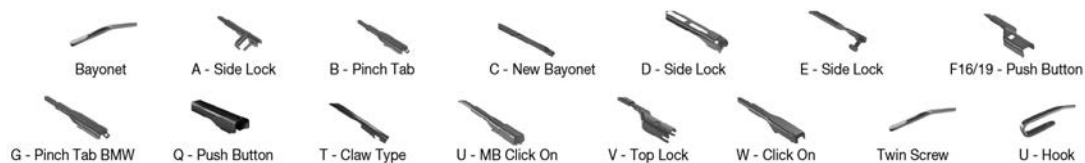

WIPER ARM TYPE		STANDARD	HYBRID	FLAT	REAR			
				+						
				Spoiler						
MERCEDES-BENZ <i>Continued</i>										
C-CLASS Coupe (CL203) (01-08) <i>Continued</i>										
	02/04-05/08	U-hook							DF-014	
		U-hook							DF-131	
C-CLASS Coupe (C204) (11-)										
	06/11-	A- side lock							DF-104	
CITAN (415) (12-)										
	11/12-08/21	U-hook		DMS-550	DM-050	DM-050	DUR-050L	DUR-050L	DF-029	DM-035 Double door
	11/12-08/21	U-hook		DMS-550	DM-050	DM-050	DUR-050L	DUR-050L	DF-029	DM-035 Double door
	11/12-08/21	U-hook							DFR-004	DFR-004
	11/12-08/21	U-hook							DFR-004	DFR-004
	11/12-08/21	U-hook		DMS-550	DM-050	DM-050	DUR-050R	DUR-050R		DM-035 Double door
	11/12-08/21	U-hook		DMS-550	DM-050	DM-050	DUR-050R	DUR-050R		DM-035 Double door
CLA (117) (13-19)										
	01/13-07/15								DF-011	
									DF-240	
									DF-240	
	01/15-07/15								DF-011	
									DF-240	
									DF-240	
CLC (CL203) (08-11)										
	05/08-06/11	D - slide lock							DF-014	
		D - slide lock							DF-131	
CLK (208) (97-02)										
	06/97-12/03	U-hook			DM-560		DUR-060R			
		U-hook			DM-560		DUR-060L			
	03/98-03/02	U-hook			DM-560		DUR-060R			
		U-hook			DM-560		DUR-060L			
CLK (209) (02-10)										
	06/02-05/09	D - slide lock							DF-014	
		D - slide lock							DF-131	
	06/02-03/10	D - slide lock							DF-014	
		D - slide lock							DF-131	
CLS (257) (17-)										
	12/17-	U - MB click on							DF-084	
CLS (219) (04-10)										
	10/04-12/10	A- side lock							DF-115	
CLS (218) (11-17)										
	01/11-07/14								DF-104	
	10/12-07/14								DF-104	
COUPE (C123) (77-85)										
	03/77-12/85	U-hook			DM-550	DM-550				
		U-hook			DM-550	DM-550				
COUPE (C124) (87-93)										
	03/87-07/93	U-hook			DM-560		DUR-060R			
		U-hook			DM-560		DUR-060L			
E-CLASS (W211)										
	09/06-12/08	A- side lock							DF-115	
E-CLASS (W212)										
	09/10-03/14								DF-104	
									DF-109	
E-CLASS (124) (92-96)										
	06/93-06/95	U-hook			DM-560		DUR-060R			
		U-hook			DM-560		DUR-060L			
	06/93-06/96	U-hook			DM-560		DUR-060R		DM-045	DUR-045L
		U-hook			DM-560		DUR-060L		DM-045	DUR-045R
E-CLASS (210) (95-03)										
	06/95-03/02	U-hook			DM-560