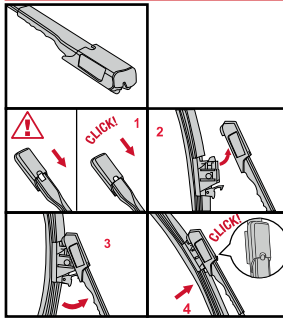

Wiper Blades

Istruzioni di installazione

I

Spazzole Flat

SPAZZOLE FLAT: SOSTITUZIONE OE

SPAZZOLE FLAT: INSTALLAZIONE POSTERIORE

Fitting A

Fitting B

Fitting C

Fitting D

Fitting E

Fitting F

Fitting T

Fitting U

Fitting V

Fitting W