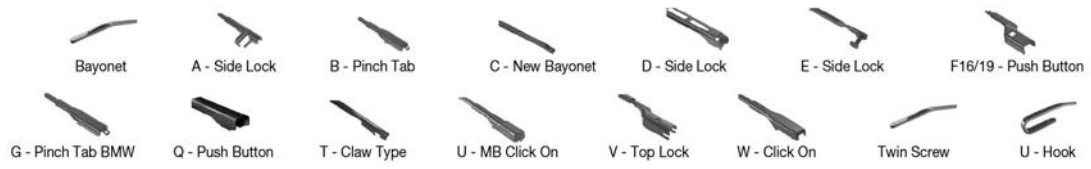

WIPER ARM TYPE	STANDARD		HYBRID		FLAT		REAR	
			+ Spoiler							
FIAT <i>Continued</i>										
LINEA (323_, 110_)										
	09/07-	B- pinch tab							DF-031	
		B- pinch tab							DF-051	
LINEA (07-)										
	10/06-	B- pinch tab							DF-031	
		B- pinch tab							DF-051	
MAREA (185_)										
	06/05-12/07	U-hook			DM-055	DM-048	DUR-055L	DUR-048L		
		U-hook			DM-055	DM-048	DUR-055R	DUR-048R		
MAREA (96-07)										
	05/96-12/07	U-hook			DM-055	DM-048	DUR-055L	DUR-048L		
		U-hook			DM-055	DM-048	DUR-055R	DUR-048R		
	09/96-06/03	U-hook			DM-055	DM-048	DUR-055L	DUR-048L		
		U-hook			DM-055	DM-048	DUR-055R	DUR-048R		
MULTIPLA (99-10)										
	04/99-01/06	U-hook		DMS-560	DM-560	DM-055	DUR-060L	DUR-055L		
		U-hook		DMS-560	DM-560	DM-055	DUR-060R	DUR-055R		
	04/99-01/06	U-hook		DMS-560	DM-560	DM-055	DUR-060R	DUR-055R		
		U-hook		DMS-560	DM-560	DM-055	DUR-060R	DUR-055R		
	01/06-06/10	U-hook							DF-400	
		Flat							DF-400	
PALIO (96-)										
	04/96-	U-hook			DM-055	DM-045	DUR-055L	DUR-045L		
	04/96-	U-hook			DM-055	DM-045	DUR-055L	DUR-045L		
	04/96-	U-hook			DM-055	DM-045	DUR-055R	DUR-045R		
	04/96-	U-hook			DM-055	DM-045	DUR-055R	DUR-045R		
PALIO Weekend (178_, 173_, 373_, 374_, 171_)										
	10/05-	U-hook			DM-055	DM-045	DUR-055L	DUR-045L		
		U-hook			DM-055	DM-045	DUR-055R	DUR-045R		
PANDA (80-04)										
	10/80-07/04	U-hook			DM-040		DU-040L			DM-033
		U-hook			DM-040		DU-040R			DM-033
	01/86-02/04	U-hook			DM-040		DU-040L			DM-033
		U-hook			DM-040		DU-040R			DM-033
PANDA (03-)										
	09/03-	U-hook			DM-555		DUR-055L	DU-040L		
		U-hook			DM-555		DUR-055R	DU-040R		
	03/04-	U-hook			DM-555		DUR-055L	DU-040L		
		U-hook			DM-555		DUR-055R	DU-040R		
PANDA (12-)										
	02/12-	F19- push button							DF-092	
		F19- push button							DF-092	
PANDA VAN (312_, 519_)										
	01/20-	F19- push button							DF-092	
PUNTO (188_)										
	07/07-03/12	U-hook			DM-055	DM-045	DUR-055L	DUR-045L	DFR-005	DFR-002
		U-hook			DM-055	DM-045	DUR-055R	DUR-045R		
PUNTO (93-00)										
	09/93-09/99	U-hook			DM-055	DM-040	DUR-055L	DU-040L		
		U-hook			DM-055	DM-040	DUR-055R	DU-040R		
	04/94-06/00	U-hook			DM-055	DM-040	DUR-055L	DU-040L		
		U-hook			DM-055	DM-040	DUR-055R	DU-040R		
	04/96-02/00	U-hook			DM-055	DM-040	DUR-055L	DU-040L		
		U-hook			DM-055	DM-040	DUR-055R	DU-040R		
PUNTO (99-12)										
	09/99-03/12	U-hook			DM-055	DM-045	DUR-055L	DUR-045L	DFR-005	DFR-002
		U-hook			DM-055	DM-045	DUR-055R	DUR-045R		
	02/00-12/10	U-hook			DM-055	DM-045	DUR-055L	DUR-045L	DFR-005	DFR-002
		U-hook			DM-055	DM-045	DUR-055R	DUR-045R		
PUNTO (12-)										
	03/12-	B- pinch tab							DF-031