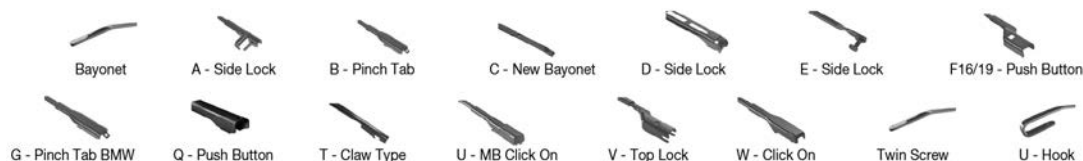

WIPER ARM TYPE	STANDARD		HYBRID		FLAT		REAR		
AUDI Continued											
80 (8C, B4) (91-96)											
	09/91-12/94	U-hook		DMS-553	DM-053	DM-053	DUR-053L	DUR-053L			
		U-hook				DM-653					
		U-hook		DMS-553	DM-053	DM-053	DUR-050R	DUR-050R			
		U-hook				DM-653					
	09/91-01/96	U-hook		DMS-553	DM-053	DM-053	DUR-053L	DUR-053L		DM-040 DU-040L	
		U-hook				DM-653					
		U-hook		DMS-553	DM-053	DM-053	DUR-050R	DUR-050R		DM-040 DU-040R	
		U-hook				DM-653					
90 (81, 85, B2) (84-88)											
	08/84-07/88	U-hook		DMS-553	DM-053	DM-053	DUR-053L	DUR-053L			
		U-hook				DM-653					
		U-hook		DMS-553	DM-053	DM-053	DUR-050R	DUR-050R			
		U-hook				DM-653					
90 (89, 8A, B3) (87-91)											
	04/87-09/91	U-hook		DMS-553	DM-053	DM-053	DUR-053L	DUR-053L			
		U-hook				DM-653					
		U-hook		DMS-553	DM-053	DM-053	DUR-050R	DUR-050R			
		U-hook				DM-653					
100 (43, C2) (76-83)											
	06/76-08/84	U-hook			DM-045	DM-045	DUR-045L	DUR-045L			
		U-hook			DM-045	DM-045	DUR-045R	DUR-045R			
	07/77-02/83	U-hook			DM-045	DM-045	DUR-045L	DUR-045L		DM-045 DUR-045L	
		U-hook			DM-045	DM-045	DUR-045R	DUR-045R		DM-045 DUR-045R	
100 (44, C3) (82-91)											
	08/82-11/90	U-hook		DMS-553	DM-053	DM-053	DUR-053L	DUR-053L		DM-053 DUR-053L	
		U-hook				DM-653					
		U-hook		DMS-553	DM-053	DM-053	DUR-050R	DUR-050R		DM-053 DUR-050R	
		U-hook				DM-653					
	08/82-07/91	U-hook		DMS-553	DM-053	DM-053	DUR-053L	DUR-053L			
		U-hook				DM-653					
		U-hook		DMS-553	DM-053	DM-053	DUR-050R	DUR-050R			
		U-hook				DM-653					
100 (4A, C4) (90-94)											
	12/90-07/94	U-hook		DMS-555	DM-555	DM-555	DUR-055L	DUR-055L		DM-045 DUR-045L	
	12/90-07/94	U-hook		DMS-555	DM-555	DM-555	DUR-055L	DUR-055L			
	12/90-07/94	U-hook		DMS-555	DM-555	DM-555	DUR-055R	DUR-055R		DM-045 DUR-045R	
	12/90-07/94	U-hook		DMS-555	DM-555	DM-555	DUR-055R	DUR-055R			
200 (43) (79-82)											
	10/79-09/82	U-hook		DMS-553	DM-553	DM-553	DUR-053L	DUR-053L			
		U-hook		DMS-553	DM-553	DM-553	DUR-050R	DUR-050R			
200 (44) (83-91)											
	08/83-12/91	U-hook		DMS-553	DM-553	DM-553	DUR-053L	DUR-053L			
		U-hook		DMS-553	DM-553	DM-553	DUR-050R	DUR-050R			
	09/83-12/91	U-hook		DMS-553	DM-553	DM-553	DUR-053L	DUR-053L		DM-053 DUR-053L	
		U-hook		DMS-553	DM-553	DM-553	DUR-050R	DUR-050R		DM-053 DUR-050R	
A1 (8X) (10-18)											
	05/10-10/18	F16- push button							DF-013	DF-314	
		F16- push button							DF-245	DF-314	
A2 (8Z) (00-05)											
	02/00-08/05	A- side lock							DF-097		
A3 (8L) (96-03)											
	09/96-05/03	U-hook		DMS-553	DM-553	DM-648	DUR-055L	DUR-045L	DFR-005	DFR-002	DM-038 DU-035L
		U-hook		DMS-553	DM-553	DM-648	DUR-055R	DUR-045R			DM-038 DU-035R
A3 (8P) (03-13)											
	05/03-10/04								DF-103		
	11/04-03/13								DF-011		
									DF-019		
A3 (8V) (12-)											
	04/12-	F16- push button							DF-016