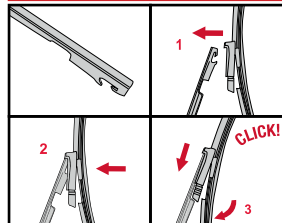

F

Balais Plats

BALAIS PLATS: REMPLACEMENT OE

BALAIS PLATS: RETROFIT

Fitting A

Fitting B

Fitting C

Fitting D

Fitting E

Fitting F

Fitting T

Fitting U

Fitting V

Fitting W