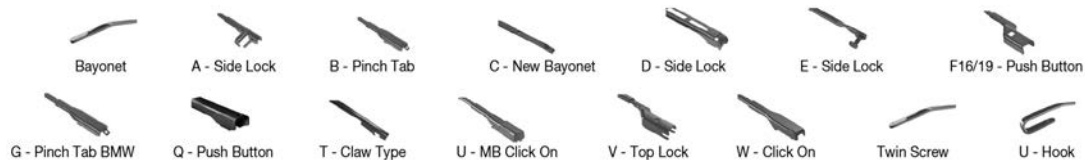

WIPER ARM TYPE		STANDARD	HYBRID	FLAT	REAR			
VAUXHALL <i>Continued</i>										
COMBO III (D) (11-) <i>Continued</i>										
	11/11-	F19- push button							DM-040 Double door	DU-040R Double door
CORSA I (B) (93-00)										
	12/92-09/00	U-hook			DM-045	DM-045	DUR-045L	DUR-045L	DM-040	DU-040L
		U-hook			DM-045	DM-045	DUR-045R	DUR-045R	DM-040	DU-040R
	01/94-09/00	U-hook			DM-045	DM-045	DUR-045L	DUR-045L	DM-033	
		U-hook			DM-045	DM-045	DUR-045R	DUR-045R	DM-033	
CORSA II (C) (00-06)										
	08/00-04/07	U-hook			DM-050	DM-045	DUR-050L	DUR-045L		DRC-004
		U-hook			DM-050	DM-045	DUR-050R	DUR-045R		DRC-004
	09/00-11/06	U-hook			DM-050	DM-045	DUR-050L	DUR-045L		DRC-004
		U-hook			DM-050	DM-045	DUR-050R	DUR-045R		DRC-004
CORSA III (D) (06-)										
	07/06-08/14	B- pinch tab							DF-225	
	07/06-	B- pinch tab							DF-225	
CORSA IV (E) (14-)										
	08/14-	B- pinch tab							DF-225	
	10/14-	B- pinch tab							DF-225	
CROSSLAND X / CROSSLAND (P17)										
	10/20-	F16- push button							DF-210	
CROSSLAND X (17-)										
	03/17-	F16- push button							DF-210	
FRONTERA I (A) (91-98)										
	09/91-10/98	U-hook			DM-048	DM-048	DUR-048L	DUR-048L		
		U-hook			DM-048	DM-048	DUR-048R	DUR-048R		
	03/92-10/98	U-hook			DM-048	DM-048	DUR-048L	DUR-048L		
		U-hook			DM-048	DM-048	DUR-048R	DUR-048R		
FRONTERA II (B) (98-04)										
	10/98-10/04	U-hook			DM-048	DM-048	DUR-048L	DUR-048L		DM-030
		U-hook			DM-048	DM-048	DUR-048R	DUR-048R		DM-030
GRANDLAND X (17-)										
	06/17-	F19- push button							DF-212	
INSIGNIA I (A) (08-17)										
	07/08-05/17	U-hook					DUR-060L	DUR-045L		DF-309
	07/08-05/17	U-hook					DUR-060L	DUR-045L		
	07/08-05/17	U-hook					DUR-060L	DUR-045L		
	07/08-05/17	U-hook					DUR-060R	DUR-045R		DF-309
	07/08-05/17	U-hook					DUR-060R	DUR-045R		
	07/08-05/17	U-hook					DUR-060R	DUR-045R		
INSIGNIA II (B) (17-)										
	03/17-	U-hook					DUR-060R	DUR-050R		
	03/17-	U-hook					DUR-060R	DUR-050R		
INSIGNIA Mk I (A) Saloon (G09)										
	03/13-05/17	U-hook					DUR-060L	DUR-045L		
		U-hook					DUR-060R	DUR-045R		
INSIGNIA Mk II (B) Hatchback (Z18)										
	02/20-	U-hook					DUR-060R	DUR-050R		
MERIVA I (A) (03-10)										
	01/03-06/10	U-hook		DMS-560	DM-560	DM-555	DUR-060L	DUR-055R	DFR-009	DFR-007
		U-hook		DMS-560	DM-560	DM-555	DUR-060R	DUR-055L		
MERIVA II (B) (10-)										
	06/10-05/17	F19- push button							DF-211	
MOKKA (12-)										
	06/12-	F19- push button							DF-214	
MONTEREY I (91-98)										
	09/91-07/98	U-hook			DM-550	DM-550				DM-038
		U-hook			DM-550	DM-550				DM-038
		U-hook								DU-035L
		U-hook								DU-035R
MONTEREY II (98-99)										
	07/98-08/99	U-hook			DM-550	DM-550				DM-038
		U-hook								DU-035L