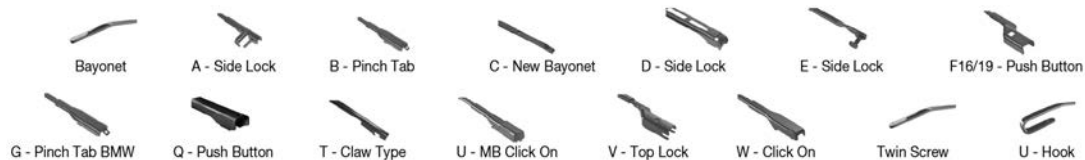

WIPER ARM TYPE		STANDARD	HYBRID	FLAT	REAR						
PEUGEOT <i>Continued</i>													
1007 (05-) <i>Continued</i>													
	04/05-	U-hook		DMS-560	DM-560	DM-545							
2008 I (13-)													
	03/13-	F19- push button										DF-058	
		F19- push button										DF-219	
	01/18-											DF-058	
2008 II (19-)													
	08/19-	F19/16- push button										DF-033	
3008 (09-16)													
	06/09-08/16	F16- push button										DF-047	
	06/09-08/16	F16- push button										DF-047	
3008 SUV (16-)													
	05/16-	F16- push button										DF-095	
	05/16-	F16- push button										DF-095	
4007 (07-13)													
	02/07-03/13	U-hook					DUR-060L	DUR-053L					DRA-030
		U-hook					DUR-060R	DUR-050R					DRA-030
4008 (12-)													
	05/12-	U-hook					DUR-060L	DUR-053L					DRA-025
		U-hook					DUR-060R	DUR-050R					DRA-025
5008 (0U , 0E)													
	11/14-03/17	F19/16- push button										DF-047	
5008 I (09-17)													
	06/09-03/17	F19/16- push button										DF-047	
5008 II (16-)													
	12/16-	F16- push button										DF-095	
	01/18-	F16- push button										DF-095	
BIPPER (08-)													
	02/08-	C- new bayonet										DF-042	
	04/08-	C- new bayonet										DF-042	
BOXER (94-02)													
	03/94-04/02	U-hook		DMS-555	DM-555	DM-555							
	03/94-04/02	U-hook		DMS-555	DM-555	DM-555							
	03/94-04/02	U-hook		DMS-555	DM-555	DM-555							
	03/94-04/02	U-hook		DMS-555	DM-555	DM-555							
	03/94-04/02	U-hook		DMS-555	DM-555	DM-555							
	03/94-04/02	U-hook		DMS-555	DM-555	DM-555							
BOXER (02-)													
	12/01-	U-hook		DMS-555	DM-555	DMC-550	DUR-055L	DUR-050L					
	12/01-	U-hook		DMS-555	DM-555	DMC-550	DUR-055L	DUR-050L					
	12/01-	U-hook		DMS-555	DM-555	DMC-550	DUR-055L	DUR-050L					
	12/01-	U-hook		DMS-555	DM-555	DMC-550	DUR-055R	DUR-050R					
	12/01-	U-hook		DMS-555	DM-555	DMC-550	DUR-055R	DUR-050R					
	12/01-	U-hook		DMS-555	DM-555	DMC-550	DUR-055R	DUR-050R					
BOXER (06-)													
	04/06-	F19- push button										DF-028	
	04/06-	F19- push button										DF-028	
	04/06-	F19- push button										DF-028	
BOXER Bus (244, Z)													
	03/02-08/05	U-hook		DMS-555	DM-555	DMC-550	DUR-055L	DUR-050L					
		U-hook		DMS-555	DM-555	DMC-550	DUR-055R	DUR-050R					
BOXER Bus													
	09/05-09/09	F19- push button										DF-028	
BOXER Van (244)													
	03/02-	U-hook		DMS-555	DM-555	DMC-550	DUR-055L	DUR-050L					
		U-hook		DMS-555	DM-555	DMC-550	DUR-055R	DUR-050R					
BOXER Van													
	07/21-	F19- push button										DF-028