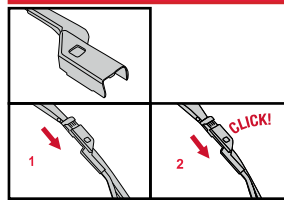

RU

Бескаркасные щетки стеклоочистителя

КОМПЛЕКТ БЕСКАРКАСНЫХ ЩЕТОК С ОРИГИНАЛЬНЫМ КРЕПЛЕНИЕМ

БЕСКАРКАСНЫЕ ЩЕТКИ С КРЕПЛЕНИЕМ ПОД КРЮК (УНИВЕРСАЛЬНЫЕ)

Fitting F