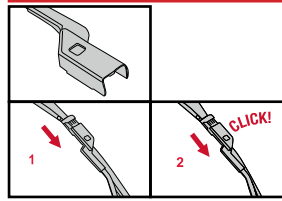

F

Balais Plats

BALAIS PLATS: REMPLACEMENT OE

BALAIS PLATS: RETROFIT

Fitting A

Fitting B

Fitting C

Fitting D

Fitting E

Fitting F

Fitting T

Fitting U

Fitting V

Fitting W