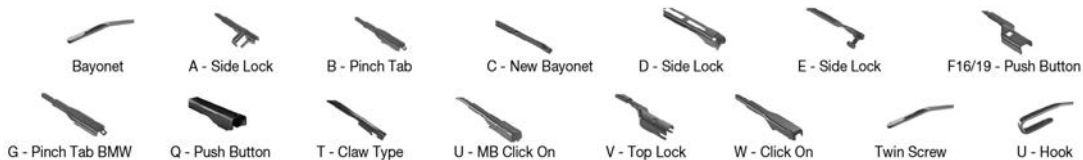

WIPER ARM TYPE		STANDARD	HYBRID	FLAT	FLAT	FLAT	FLAT	FLAT	FLAT	FLAT	REAR		
				+ Spoiler											
RENAULT <i>Continued</i>															
MEGANE IV (15-) <i>Continued</i>															
	04/16-	C- new bayonet											DF-009		
	10/16-	C- new bayonet											DF-009		
MEGANE IV Grandtour (K9A/M/N)															
	07/21-	C- new bayonet											DF-009		
MEGANE IV Hatchback (B9A/M/N)															
	07/21-	C- new bayonet											DF-009		
MEGANE Scénic (96-99)															
	10/96-10/99	U-hook			DM-560	DM-040	DUR-060L			DFR-009	DFR-001	DRC-004			
		U-hook			DM-560	DM-040	DUR-060R						DRC-004		
RAPID (85-98)															
	07/85-11/98	U-hook			DM-045	DM-045	DUR-045L	DUR-045L					DM-040	DU-040L	
		U-hook			DM-045	DM-045	DUR-045R	DUR-045R						DM-040	DU-040R
SAFRANE I (92-96)															
	04/92-10/96	U-hook			DM-560	DM-560							DM-555		
		U-hook			DM-560	DM-560								DM-555	
SAFRANE II (96-00)															
	07/96-12/00	U-hook			DM-560	DM-560							DM-555		
		U-hook			DM-560	DM-560								DM-555	
SANDERO I (Stepway) (07-)															
	12/07-03/15	U-hook		DMS-550	DM-550	DM-550	DUR-050L	DUR-050L	DFR-004	DFR-004					
		U-hook		DMS-550	DM-550	DM-550	DUR-050R	DUR-050R							
		03/15-	U-hook								DF-056				
SANDERO II (Stepway) (13-)															
	11/13-03/15	C- new bayonet		DMS-550	DM-550	DM-550	DUR-050L	DUR-050L	DFR-004	DFR-004					
		C- new bayonet		DMS-550	DM-550	DM-550	DUR-050R	DUR-050R							
		03/15-	C- new bayonet								DF-056				
SCÉNIC I (99-03)															
	09/99-09/03	U-hook		DMS-560	DM-560	DM-040	DUR-060L		DFR-009	DFR-001	DRC-004				
		U-hook		DMS-560	DM-560	DM-040	DUR-060R					DRC-004			
SCÉNIC II (JM0/1)															
	01/05-10/08												DF-113		
SCÉNIC II (03-10)															
	01/05-07/10												DF-113		
SCÉNIC III (09-)															
	12/08-	C- new bayonet											DF-062		
SCÉNIC IV (16-)															
	09/16-	F19/16- push button											DF-047		
SUPER 5 (84-96)															
	10/84-12/96	U-hook			DM-045	DM-045	DUR-045L	DUR-045L					DM-040	DU-040L	
	10/84-12/96	U-hook			DM-045	DM-045	DUR-045L	DUR-045L					DM-040	DU-040L	
	10/84-12/96	U-hook			DM-045	DM-045	DUR-045R	DUR-045R					DM-040	DU-040R	
	10/84-12/96	U-hook			DM-045	DM-045	DUR-045R	DUR-045R					DM-040	DU-040R	
TALISMAN (LP)															
	07/21-	C- new bayonet											DF-009		
TALISMAN (15-)															
	06/15-	C- new bayonet											DF-009		
	03/16-	C- new bayonet											DF-009		
TALISMAN Grandtour (KP)															
	07/21-	C- new bayonet											DF-009		
THALIA I (98-)															
	02/98-	U-hook		DMS-553	DM-053	DM-045	DUR-053L	DUR-045L					DF-017		
		U-hook								DFR-005	DFR-002				
		U-hook		DMS-553	DM-053	DM-045	DUR-050R	DUR-045R							
THALIA II (08-)															
	09/08-	C- new bayonet											DF-017		
	04/15-	C- new bayonet											DF-056		
THALIA III (L8)															
	12/13-04/15	C- new bayonet											DF-017