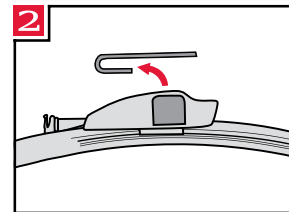

Fitting V

Fitting W

D

Hybrid-Wischblätter

<p>How to detach the old blade</p> <ol style="list-style-type: none">   <p>How to attach the new blade</p> <ol style="list-style-type: none">    	<p>Place the wiper arm over the picture to determine the size</p>  <p>7 mm 9x3=>No need to change clip (Go to "How to install blade")</p> <p>11 mm 9x4=>Change to attached adaptor (Go to "How to change clip")</p>	<p>How to change the clip</p> <ol style="list-style-type: none">        	<p>How to install the blade</p> <ol style="list-style-type: none">    
---	---	--	--