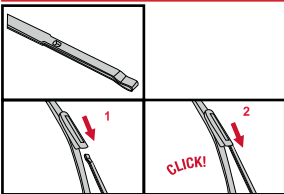

Wiper Blades

Montagehinweise

D

Flatblades

FLATBLADES: OE-ERSATZ

RETROFIT-FLATBLADES

Fitting A

Fitting B

Fitting C

Fitting D

Fitting E

Fitting F

Fitting T

Fitting U

Fitting V

Fitting W