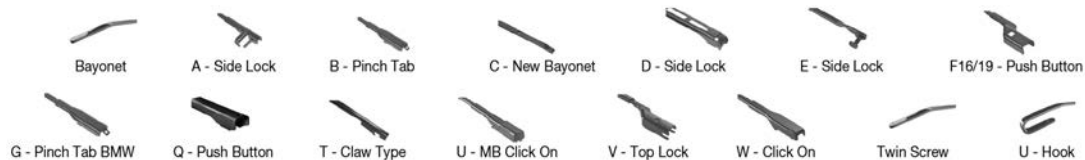

WIPER ARM TYPE		STANDARD	HYBRID	FLAT	REAR			
RENAULT <i>Continued</i>										
THALIA III (L8) <i>Continued</i>										
	04/15-	C- new bayonet								DF-056
THALIA III (13-)										
	12/13-04/15	C- new bayonet								DF-017
	04/15-	C- new bayonet								DF-056
TRAFIC (80-89)										
	03/80-04/89	U-hook			DM-045	DM-045	DUR-045L	DUR-045L		
	03/80-04/89	U-hook			DM-045	DM-045	DUR-045L	DUR-045L		
	03/80-04/89	U-hook			DM-045	DM-045	DUR-045L	DUR-045L		
	03/80-04/89	U-hook			DM-045	DM-045	DUR-045R	DUR-045R		
	03/80-04/89	U-hook			DM-045	DM-045	DUR-045R	DUR-045R		
	03/80-04/89	U-hook			DM-045	DM-045	DUR-045R	DUR-045R		
TRAFIC (89-01)										
	03/89-03/01	U-hook			DM-050	DM-050	DUR-050L	DUR-050L		
	03/89-03/01	U-hook			DM-050	DM-050	DUR-050L	DUR-050L		
	03/89-03/01	U-hook			DM-050	DM-050	DUR-050L	DUR-050L		
	03/89-03/01	U-hook			DM-050	DM-050	DUR-050R	DUR-050R		
	03/89-03/01	U-hook			DM-050	DM-050	DUR-050R	DUR-050R		
	03/89-03/01	U-hook			DM-050	DM-050	DUR-050R	DUR-050R		
TRAFIC II (01-)										
	03/01-	U-hook		DMS-560	DM-560	DM-553	DUR-060L	DUR-053L		DM-040 Single door DU-040L Single door
	03/01-	U-hook		DMS-560	DM-560	DM-553	DUR-060L	DUR-053L		DM-040 Single door DU-040L Single door
	03/01-	U-hook		DMS-560	DM-560	DM-553	DUR-060L	DUR-053L		
	03/01-	U-hook		DMS-560	DM-560	DM-553	DUR-060R	DUR-050R		DM-040 Single door DU-040R Single door
	03/01-	U-hook		DMS-560	DM-560	DM-553	DUR-060R	DUR-050R		DM-040 Single door DU-040R Single door
	03/01-	U-hook		DMS-560	DM-560	DM-553	DUR-060R	DUR-050R		
TRAFIC II Bus (JL)										
	01/12-12/18	U-hook		DMS-560	DM-560	DM-553	DUR-060L	DUR-053L		DM-040 Single door DU-040L Single door
		U-hook		DMS-560	DM-560	DM-553	DUR-060R	DUR-050R		DM-040 Single door DU-040R Single door
TRAFIC III (14-)										
	05/14-	F19- push button								DF-419
	05/14-	F19- push button								DF-419
	05/14-	F19- push button								DF-215
	05/14-	F19- push button								DF-215
	06/14-	F19- push button								DF-419
		F19- push button								DF-215
TRAFIC III Bus (JG)										
	05/21-	F19- push button								DF-419
		F19- push button								DF-215
TRAFIC III Van (FG)										
	08/21-	F19- push button								DF-419
		F19- push button								DF-215
TWINGO I (C06)										
	01/00-12/02	U-hook			DM-565		DUR-065L		DFR-012	
		U-hook			DM-565		DUR-065R		DFR-012	
TWINGO I (93-07)										
	03/93-06/07	U-hook			DM-565		DUR-065L		DFR-012	
		U-hook			DM-565		DUR-065R		DFR-012	
	03/93-06/12	U-hook			DM-565		DUR-065L		DFR-012	
		U-hook			DM-565		DUR-065R		DFR-012	
TWINGO I Hatchback Van (S06)										
	03/97-08/03	U-hook			DM-565		DUR-065L		DFR-012	
		U-hook			DM-565		DUR-065R		DFR-012	
TWINGO II (07-)										
	03/07-	F19- push button								DF-033
		F19- push button								DF-100