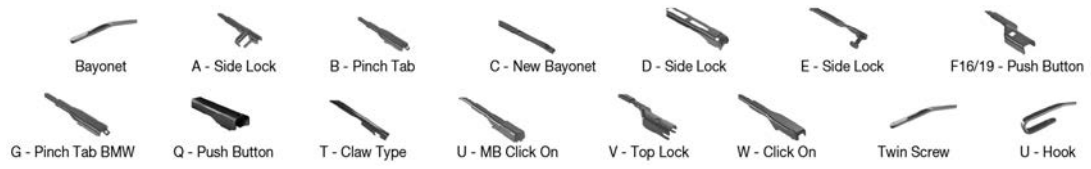

WIPER ARM TYPE		STANDARD			HYBRID		FLAT		REAR	
HONDA Continued												
PRELUDE IV (92-96)												
	02/92-09/96	U-hook		DMS-550	DM-050	DM-048	DUR-050L	DUR-048L			DM-048	DUR-048L
		U-hook		DMS-550	DM-050	DM-048	DUR-050R	DUR-048R			DM-048	DUR-048R
PRELUDE V (96-00)												
	10/96-10/00	U-hook		DMS-550	DM-050	DM-045	DUR-050L	DUR-045L				
		U-hook		DMS-550	DM-050	DM-045	DUR-050R	DUR-045R				
QUINTET (80-84)												
	02/80-12/84	U-hook			DM-043	DM-043	DUR-043L	DUR-043L			DM-040	DU-040L
		U-hook			DM-043	DM-043	DUR-043R	DUR-043R			DM-040	DU-040R
S2000 (99-)												
	03/99-	U-hook			DM-040	DM-040	DU-040L	DU-040L				
		U-hook			DM-040	DM-040	DU-040R	DU-040R				
SHUTTLE (94-04)												
	06/94-06/04	U-hook			DM-055	DM-055	DUR-055L	DUR-055L			DM-038	DU-035L
		U-hook			DM-055	DM-055	DUR-055R	DUR-055R			DM-038	DU-035R
STREAM (01-06)												
	05/01-09/06	U-hook		DMS-560	DM-560	DM-035		DU-035L				
		U-hook						DUR-060L				
		U-hook		DMS-560	DM-560	DM-035		DU-035R				
		U-hook						DUR-060R				
HYUNDAI												
ACCENT I (94-00)												
	10/94-01/00	U-hook		DMS-550	DM-050		DUR-050L	DUR-045L			DM-050	DUR-050L
	10/94-01/00	U-hook		DMS-550	DM-050		DUR-050L	DUR-045L				
	10/94-01/00	U-hook		DMS-550	DM-050		DUR-050R	DUR-045R			DM-050	DUR-050R
	10/94-01/00	U-hook		DMS-550	DM-050		DUR-050R	DUR-045R				
ACCENT I (X-3)												
	01/98-12/02	U-hook		DMS-550	DM-050		DUR-050L	DUR-045L			DM-050	DUR-050L
		U-hook		DMS-550	DM-050		DUR-050R	DUR-045R			DM-050	DUR-050R
ACCENT II (99-06)												
	09/99-11/05	U-hook		DMS-550	DM-050		DUR-050L	DUR-045L			DM-045	DUR-045L
		U-hook		DMS-550	DM-050		DUR-050R	DUR-045R			DM-045	DUR-045R
	09/99-12/06	U-hook		DMS-550	DM-050		DUR-050L	DUR-045L				
		U-hook		DMS-550	DM-050		DUR-050R	DUR-045R				
ACCENT III (05-10)												
	11/05-11/10	U-hook			DM-555	DM-040	DUR-055L	DU-040L				
		U-hook			DM-555	DM-040	DUR-055R	DU-040R				
	11/05-12/12	U-hook			DM-555	DM-040	DUR-055L	DU-040L				
		U-hook			DM-555	DM-040	DUR-055R	DU-040R				
ACCENT IV / SOLARIS (10-)												
	11/10-	U-hook		DMS-565	DM-565	DM-040	DUR-065L	DU-040L	DFR-010	DFR-001		
	11/10-	U-hook		DMS-565	DM-565	DM-040	DUR-065L	DU-040L	DFR-010	DFR-001		
	11/10-	U-hook		DMS-565	DM-565	DM-040	DUR-065R	DU-040R	DFR-010	DFR-001		
	11/10-	U-hook		DMS-565	DM-565	DM-040	DUR-065R	DU-040R	DFR-010	DFR-001		
ATOS (98-14)												
	02/98-12/10	U-hook			DM-050	DM-040	DUR-050L	DU-040L				
		U-hook			DM-050	DM-040	DUR-050R	DU-040R				
COUPE (96-02)												
	08/96-04/02	U-hook			DM-055	DM-045	DUR-055L	DUR-045L			DM-050	DUR-050L
		U-hook			DM-055	DM-045	DUR-055R	DUR-045R			DM-050	DUR-050R
COUPE (01-09)												
	01/01-08/09	U-hook		DMS-555	DM-055	DM-045	DUR-055L	DUR-045L			DM-050	DUR-050L
		U-hook		DMS-555	DM-055	DM-045	DUR-055R	DUR-045R			DM-050	DUR-050R
CRETA (16-)												
	01/16-	U-hook					DUR-065L	DU-040L				
		U-hook					DUR-065R	DU-040R				
ELANTRA (00-06)												
	06/00-07/06	U-hook		DMS-550	DM-050		DUR-050L				DM-050	DUR-050L
	06/00-07/06	U-hook		DMS-550	DM-050		DUR-050L					
	06/00-07/06	U-hook		DMS-550	DM-050		DUR-050R				DM-050	DUR-050R