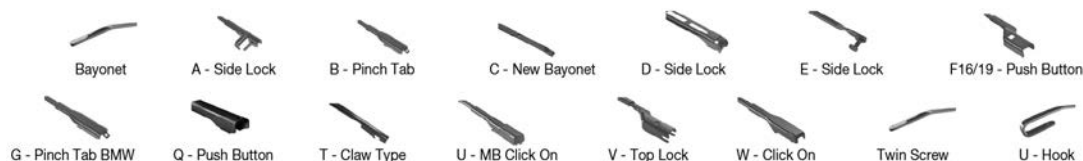

Car Model	WIPER ARM TYPE	Wiper Arm Icon	STANDARD		HYBRID		FLAT		REAR	
			DM	DM + Spoiler	DM	DM	DM	DM	DM	DM
NISSAN <i>Continued</i>										
QASHQAI II (13-) Continued										
11/13-	U-hook					DUR-065R	DU-040R			
QASHQAI II SUV (J11, J11_)										
07/17-	U-hook					DUR-065L	DU-040L			
	U-hook					DUR-065R	DU-040R			
	U-hook					DUR-065R	DU-040R			
SERENA (92-01)										
06/91-09/01	U-hook			DM-560	DM-560					DM-040
	U-hook			DM-560	DM-560					DU-040R
SILVIA (S12) (84-88)										
04/84-12/88	U-hook			DM-048	DM-048	DUR-048L	DUR-048L			DR-248
	U-hook			DM-048	DM-048	DUR-048R	DUR-048R			DR-248
SKYLINE (R33) (93-00)										
07/93-05/98	U-hook			DM-053	DM-050	DUR-053L	DUR-050L			
	U-hook			DM-053	DM-050	DUR-050R	DUR-050R			
07/93-07/00	U-hook			DM-053	DM-050	DUR-053L	DUR-050L			
	U-hook			DM-053	DM-050	DUR-050R	DUR-050R			
SKYLINE (R34) (98-08)										
05/98-02/08	U-hook			DM-053		DUR-053L				
	U-hook			DM-053		DUR-050R				
06/98-07/00	U-hook			DM-053		DUR-053L				
	U-hook			DM-053		DUR-050R				
SKYLINE (V35) (03-07)										
08/03-08/07	U-hook			DM-053	DM-053	DUR-053L	DUR-053L			
	U-hook			DM-053	DM-053	DUR-050R	DUR-050R			
STANZA (81-85)										
08/81-12/85	U-hook			DM-045	DM-045	DUR-045L	DUR-045L			DM-045
08/81-12/85	U-hook			DM-045	DM-045	DUR-045L	DUR-045L			DUR-045L
08/81-12/85	U-hook			DM-045	DM-045	DUR-045R	DUR-045R			DM-045
08/81-12/85	U-hook			DM-045	DM-045	DUR-045R	DUR-045R			DUR-045R
SUNNY I (82-90)										
03/82-10/86	U-hook			DM-045	DM-045	DUR-045L	DUR-045L			DM-040
03/82-10/86	U-hook			DM-045	DM-045	DUR-045L	DUR-045L			DU-040L
03/82-10/86	U-hook			DM-045	DM-045	DUR-045R	DUR-045R			DM-040
03/82-10/86	U-hook			DM-045	DM-045	DUR-045R	DUR-045R			DU-040R
03/82-08/90	U-hook			DM-045	DM-045	DUR-045L	DUR-045L			DM-040
	U-hook			DM-045	DM-045	DUR-045L	DUR-045L			DU-040L
06/86-10/88	U-hook			DM-045	DM-045	DUR-045R	DUR-045R			DM-040
	U-hook			DM-045	DM-045	DUR-045R	DUR-045R			DU-040R
SUNNY II (86-91)										
01/86-06/91	U-hook			DM-045	DM-045	DUR-045L	DUR-045L			DM-040
	U-hook			DM-045	DM-045	DUR-045L	DUR-045L			DU-040L
06/86-06/91	U-hook			DM-045	DM-045	DUR-045R	DUR-045R			DM-040
	U-hook			DM-045	DM-045	DUR-045R	DUR-045R			DU-040R
06/86-08/91	U-hook			DM-045	DM-045	DUR-045L	DUR-045L			DM-040
	U-hook			DM-045	DM-045	DUR-045L	DUR-045L			DU-040L
06/86-10/91	U-hook			DM-050	DM-045	DUR-050L	DUR-045L			DM-045
	U-hook			DM-050	DM-045	DUR-050R	DUR-045R			DUR-045R
SUNNY III (90-00)										
10/90-06/95	U-hook			DM-053	DM-048	DUR-053L	DUR-048L			DM-035
	U-hook			DM-053	DM-048	DUR-050R	DUR-048R			DU-035R
10/90-12/96	U-hook			DM-053	DM-048	DUR-053L	DUR-048L			
	U-hook			DM-053	DM-048	DUR-050R	DUR-048R			
11/90-03/00	U-hook			DM-053	DM-048	DUR-053L	DUR-048L			DM-030
11/90-03/00	U-hook			DM-053	DM-048	DUR-053L	DUR-048L			
11/90-03/00	U-hook			DM-053	DM-048	DUR-050R	DUR-048R			DM-030
11/90-03/00	U-hook			DM-053	DM-048	DUR-050R	DUR-048R			
TEANA I (03-08)										
10/03-06/08	U-hook		DMS-560	DM-560	DM-548					
	U-hook		DMS-560	DM-560	DM-548