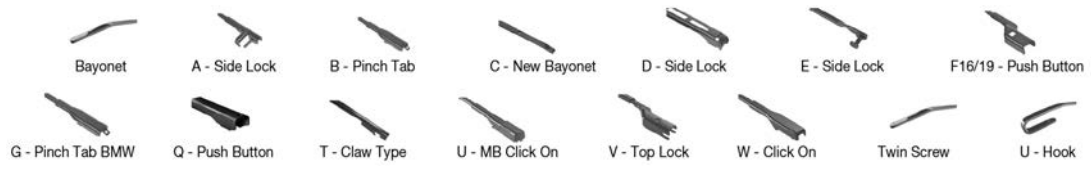

WIPER ARM TYPE		STANDARD	HYBRID	FLAT	REAR			
PEL Continued										
ASTRA H (04-14) Continued										
	02/04-12/12	A- side lock						DF-120		
	08/04-05/14	A- side lock						DF-110		
		A- side lock						DF-120		
	09/05-10/10	A- side lock						DF-110		
		A- side lock						DF-120		
	02/07-05/14	A- side lock						DF-110		
		A- side lock						DF-120		
	01/09-	A- side lock						DF-120		
	01/09-	A- side lock						DF-120		
	01/09-	A- side lock						DF-120		
ASTRA J (09-)										
	09/09-10/15	F19- push button						DF-102		
	10/10-10/15	F19- push button						DF-102		
	10/11-	F19- push button						DF-424		
	06/12-	F19- push button						DF-102		
	10/12-10/15	F19- push button						DF-102		
	05/13-10/15	F19- push button						DF-102		
ASTRA K (15-)										
	06/15-10/19	F19- push button						DF-079		
	11/15-10/19	F19- push button						DF-079		
	04/18-	F19- push button						DF-079		
	05/18-	F19- push button						DF-079		
	11/19-	F19- push button						DF-424		
	11/19-	F19- push button						DF-424		
CALIBRA (90-97)										
	08/89-07/97	U-hook			DM-048	DM-048	DUR-048L	DUR-048L		
		U-hook			DM-048	DM-048	DUR-048R	DUR-048R		
CAMPO (87-01)										
	08/87-12/01	U-hook			DM-045	DM-045	DUR-045L	DUR-045L		
		U-hook			DM-045	DM-045	DUR-045R	DUR-045R		
CASCADA (13-19)										
	03/13-04/19	F19- push button						DF-424		
COMBO B (94-01)										
	07/94-10/01	U-hook			DM-045	DM-045	DUR-045L	DUR-045L	DM-033	
		U-hook			DM-045	DM-045	DUR-045R	DUR-045R	DM-033	
COMBO Box Body/MPV (K9)										
	07/21-	F19- push button						DF-416		
COMBO C (01-)										
	10/01-12/11	U-hook		DMS-550	DM-050	DM-043	DUR-050L	DUR-043L	DRC-004 Double door	DU-035L Double door
		U-hook							DM-035 Double door	DU-035R Double door
		U-hook		DMS-550	DM-050	DM-043	DUR-050R	DUR-043R	DRC-004 Double door	DU-035L Double door
		U-hook							DM-035 Double door	DU-035R Double door
	10/01-	U-hook		DMS-550	DM-050	DM-043	DUR-050L	DUR-043L	DRC-004 Double door	DU-035L Double door
		U-hook							DM-035 Double door	DU-035R Double door
		U-hook		DMS-550	DM-050	DM-043	DUR-050R	DUR-043R	DRC-004 Double door	DU-035L Double door
		U-hook							DM-035 Double door	DU-035R Double door
COMBO D (12-)										
	02/12-	F19- push button						DF-033	DM-040 Double door	DU-040L Double door
	02/12-	F19- push button						DF-033	DM-040 Double door	DU-040L Double door
	02/12-	F19- push button							DM-040 Double door	DU-040R Double door
	02/12-	F19- push button							DM-040 Double door	DU-040R Double door