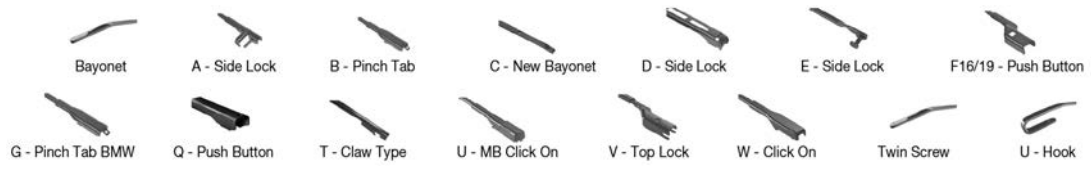

WIPER ARM TYPE		STANDARD	HYBRID	FLAT	REAR			
				+ Spoiler						
LANCIA Continued										
KAPPA (94-01)										
	08/94-10/01	U-hook			DM-560	DM-053		DUR-053L		
		U-hook			DM-560	DM-053		DUR-050R		
	07/96-10/01	U-hook			DM-560	DM-053		DUR-053L		
		U-hook			DM-560	DM-053		DUR-050R		
	09/96-03/01	U-hook			DM-560	DM-053		DUR-053L		
		U-hook			DM-560	DM-053		DUR-050R		
LYBRA (99-05)										
	07/99-10/05	U-hook		DMS-555	DM-555	DM-653				
	07/99-10/05	U-hook		DMS-555	DM-555	DM-653				
	07/99-10/05	U-hook		DMS-555	DM-555	DM-653				
	07/99-10/05	U-hook		DMS-555	DM-555	DM-653				
MUSA (04-12)										
	10/04-10/07	U-hook			DM-555					
		U-hook			DM-555					
PHEDRA (02-10)										
	09/02-11/10	U-hook		DMS-565	DM-565	DMS-565	DUR-065L	DUR-065L		
		U-hook				DM-565				
		U-hook		DMS-565	DM-565	DMS-565	DUR-065R	DUR-065R		
		U-hook				DM-565				
THEMA (84-94)										
	11/84-07/94	U-hook			DM-550	DMC-550				DM-038 DU-035L
		U-hook			DM-550	DMC-550				DM-038 DU-035R
	03/87-07/94	U-hook			DM-550	DMC-550				DM-038 DU-035L
		U-hook			DM-550	DMC-550				DM-038 DU-035R
THEMA (11-14)										
	09/11-10/14	U-hook					DUR-060L	DUR-053L		
		U-hook					DUR-060R	DUR-050R		
THESIS (02-09)										
	07/02-07/09	U-hook			DM-565	DM-553				
		U-hook			DM-565	DM-553				
VOYAGER (11-14)										
	09/11-12/14	U-hook		DMS-565	DM-565	DM-550	DUR-065L	DUR-050L		DM-040 DU-040L
		U-hook		DMS-565	DM-565	DM-550	DUR-065R	DUR-050R		DM-040 DU-040R
Y (95-03)										
	11/95-09/03	U-hook		DMS-560	DM-560	DM-040		DU-040L		
		U-hook		DMS-560	DM-560	DM-040		DU-040R		
Y10 (85-95)										
	03/85-12/95	U-hook			DM-045		DUR-045L			DM-033
		U-hook			DM-045		DUR-045R			DM-033
YPSILON (843) (03-11)										
	10/03-12/11	U-hook		DMS-560	DM-560	DM-040	DUR-060L	DU-040L	DFR-009	DFR-001
		U-hook		DMS-560	DM-560	DM-040	DUR-060R	DU-040R		
YPSILON (312/846) (11-)										
	05/11-	F19- push button							DF-092	
ZETA (95-02)										
	05/95-10/03	U-hook		DMS-565	DM-565	DMC-550				DM-040 DU-040L
		U-hook		DMS-565	DM-565	DMC-550				DM-040 DU-040R
LAND ROVER										
90 / 110 / 127 (83-90)										
	09/83-09/90	U-hook			DM-035	DM-035	DU-035L	DU-035L		DM-030
		U-hook			DM-035	DM-035	DU-035R	DU-035R		DM-030
DEFENDER (19-)										
	09/19-	F16- push button							DF-414	
		F16- push button							DF-209	
DEFENDER (90-16)										
	08/90-02/16	U-hook			DM-030	DM-030				DM-033
	08/90-02/16	U-hook			DM-030	DM-030				DM-033
	05/07-02/16	U-hook			DM-030	DM-030				DM-033