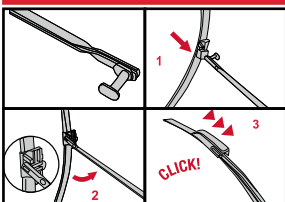

SE

Flat Blades

PLATT TORKARBÄD: OE EFTERMONTERING

PLATT TORKARBÄD: RETROPASSNING

Fitting A

Fitting B

Fitting C

Fitting D

Fitting E

Fitting F

Fitting T

Fitting U

Fitting V

Fitting W