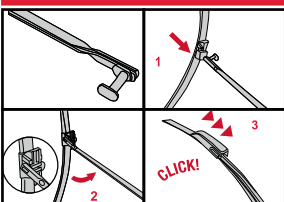

Wiper Blades

Montagehinweise

D

Flatblades

FLATBLADES: OE-ERSATZ

RETROFIT-FLATBLADES

Fitting A

Fitting B

Fitting C

Fitting D

Fitting E

Fitting F

Fitting T

Fitting U

Fitting V

Fitting W