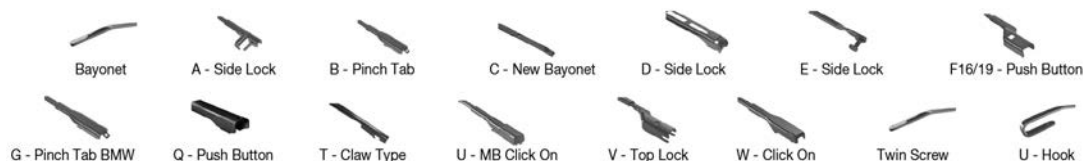

WIPER ARM TYPE	STANDARD		HYBRID		FLAT		REAR			
MITSUBISHI <i>Continued</i>												
PAJERO PININ I (H6_W, H7_W)												
	10/02-06/07	U-hook			DM-045	DM-048	DUR-045L	DUR-048L		DM-040	DU-040L	
		U-hook			DM-045	DM-048	DUR-045R	DUR-048R		DM-040	DU-040R	
PAJERO Sport I (97-)												
	09/96-	U-hook		DMS-550	DM-050	DM-050	DUR-050L	DUR-050L		DM-040	DU-040L	
		U-hook		DMS-550	DM-050	DM-050	DUR-050L	DUR-050L		DM-040	DU-040R	
	12/99-01/08	U-hook		DMS-550	DM-050	DM-050	DUR-050L	DUR-050L		DM-040	DU-040L	
		U-hook		DMS-550	DM-050	DM-050	DUR-050L	DUR-050L		DM-040	DU-040R	
PAJERO SPORT II (KH_, KG_)												
	11/13-12/18	U-hook		DMS-555	DM-055	DM-045	DUR-055L	DUR-045L		DRA-030		
		U-hook		DMS-555	DM-055	DM-045	DUR-055R	DUR-045R		DRA-030		
PAJERO Sport II (08-)												
	07/08-09/09	U-hook		DMS-555	DM-055	DM-045	DUR-055L	DUR-045L		DRA-035		
		U-hook		DMS-555	DM-055	DM-045	DUR-055R	DUR-045R		DRA-035		
	09/09-	U-hook		DMS-555	DM-055	DM-045	DUR-055L	DUR-045L		DRA-030		
		U-hook		DMS-555	DM-055	DM-045	DUR-055R	DUR-045R		DRA-030		
PAJERO Sport III (15-)												
	08/15-	U-hook					DUR-055L	DUR-045L				
		U-hook					DUR-055R	DUR-045R				
		U-hook					DUR-055L	DUR-045L				
		U-hook					DUR-055R	DUR-045R				
SIGMA (90-96)												
	12/90-07/96	U-hook			DM-050	DM-048	DUR-050L	DUR-048L				
		U-hook			DM-050	DM-048	DUR-050R	DUR-048R				
	06/92-10/96	U-hook			DM-050	DM-048	DUR-050L	DUR-048L		DM-040	DU-040L	
		U-hook			DM-050	DM-048	DUR-050R	DUR-048R		DM-040	DU-040R	
SPACE RUNNER (91-99)												
	10/91-08/99	U-hook			DM-055	DM-045	DUR-055L	DUR-045L		DM-040	DU-040L	
		U-hook			DM-055	DM-045	DUR-055R	DUR-045R		DM-040	DU-040R	
SPACE RUNNER (99-02)												
	08/99-01/03	U-hook			DRT-065	DM-040				DM-038	DU-035R	
		U-hook			DRT-065	DM-040				DM-038	DU-035L	
SPACE STAR / MIRAGE (12-)												
	01/12-	U-hook		DMS-555	DM-055	DM-035	DUR-055L	DU-035L		DRB-030		
		U-hook		DMS-555	DM-055	DM-035	DUR-055R	DU-035R		DRB-030		
SPACE STAR (98-04)												
	09/01-12/04	U-hook		DMS-553	DM-053	DM-045	DUR-053L	DUR-045L	DFR-005	DFR-002	DM-033	DU-035L
		U-hook		DMS-553	DM-053	DM-045	DUR-050R	DUR-045R			DM-033	DU-035R
SPACE WAGON (N3_W, N4_W)												
	01/92-12/97	U-hook			DM-055		DUR-055L	DUR-045L		DM-040	DU-040L	
		U-hook			DM-055		DUR-055R	DUR-045R		DM-040	DU-040R	
SPACE WAGON (83-92)												
	01/84-04/91									DM-043	DUR-043L	
										DM-043	DUR-043R	
SPACE WAGON (91-98)												
	05/91-10/98	U-hook			DM-055		DUR-055L	DUR-045L		DM-040	DU-040L	
		U-hook			DM-055		DUR-055R	DUR-045R		DM-040	DU-040R	
SPACE WAGON (98-04)												
	10/98-12/04	U-hook			DM-565	DM-040		DU-040L		DM-038	DU-035L	
		U-hook			DM-565	DM-040		DU-040R		DM-038	DU-035R	
NISSAN												
100 NX (90-94)												
	03/90-10/94	U-hook			DM-050	DM-048	DUR-050L	DUR-048L		DM-050	DUR-050L	
		U-hook			DM-050	DM-048	DUR-050R	DUR-048R		DM-050	DUR-050R	
200 SX (88-94)												
	07/88-09/94	U-hook			DM-050	DM-050	DUR-050L	DUR-050L		DM-050	DUR-050L	
		U-hook			DM-050	DM-050	DUR-050R	DUR-050R		DM-050	DUR-050R	
200 SX (93-99)												
	10/93-12/99	U-hook			DM-053	DM-050	DUR-053L	DUR-050L		DM-045	DUR-045L	
		U-hook			DM-053	DM-050	DUR-050R	DUR-050R		DM-045	DUR-045R