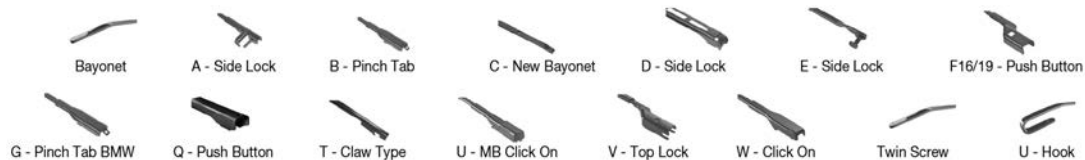

		WIPER ARM TYPE		STANDARD	HYBRID	FLAT	REAR				
				STANDARD	HYBRID	FLAT	REAR				
OPEL <i>Continued</i>											
VECTRA C (02-08) <i>Continued</i>											
	08/02-01/09	U-hook		DMS-560	DM-560	DM-548	DUR-060R	DUR-048R			
	10/03-01/09	U-hook		DMS-560	DM-560	DM-548	DUR-060L	DUR-048L	DFR-009	DFR-003	
		U-hook		DMS-560	DM-560	DM-548	DUR-060R	DUR-048R			
	10/05-01/09	U-hook									DF-304
	01/06-08/08	U-hook		DMS-560	DM-560	DM-548	DUR-060L	DUR-048L	DFR-009	DFR-003	DF-304
		U-hook		DMS-560	DM-560	DM-548	DUR-060R	DUR-048R			DF-304
VIVARO A (01-)											
	02/01-07/14	U-hook		DMS-560	DM-560	DM-553	DUR-060L	DUR-053L			
		U-hook		DMS-560	DM-560	DM-553	DUR-060R	DUR-050R			
	08/01-07/14	U-hook		DMS-560	DM-560	DM-553	DUR-060L	DUR-053L			DRC-004 Single door
		U-hook		DMS-560	DM-560	DM-553	DUR-060L	DUR-053L			DRC-004 Single door
	08/01-07/14	U-hook									DM-040 Single door
		U-hook									DM-040 Single door
	08/01-07/14	U-hook		DMS-560	DM-560	DM-553	DUR-060R	DUR-050R			DRC-004 Single door
		U-hook		DMS-560	DM-560	DM-553	DUR-060R	DUR-050R			DRC-004 Single door
	08/01-07/14	U-hook									DM-040 Single door
		U-hook									DM-040 Single door
VIVARO B (14-)											
	06/14-12/19	F19- push button								DF-419	
		F19- push button								DF-419	
	06/14-12/19	F19- push button								DF-419	
	06/14-12/19	F19- push button								DF-215	
		F19- push button								DF-215	
	06/14-12/19	F19- push button								DF-215	
VIVARO C (19-)											
	03/19-	C- new bayonet								DF-408	
		C- new bayonet								DF-205	
ZAFIRA A (99-05)											
	04/99-06/05	U-hook		DMS-560	DM-560	DMS-560	DUR-060L	DUR-060R	DFR-009	DFR-007	DRC-004
		U-hook				DM-560					
		U-hook		DMS-560	DM-560	DMS-560	DUR-060R	DUR-060L			DRC-004
		U-hook				DM-560					
ZAFIRA B (05-14)											
	07/05-04/15	B- pinch tab								DF-401	
		B- pinch tab								DF-401	
ZAFIRA Life (19-)											
	03/19-	C- new bayonet								DF-408	
		C- new bayonet								DF-205	
ZAFIRA Tourer C (11-)											
	10/11-	F19- push button								DF-047	
PEUGEOT											
104 (72-88)											
	10/72-08/81	U-hook			DM-033	DM-033					DM-035
		U-hook			DM-033	DM-033					DM-035
	09/73-08/81	U-hook			DM-033	DM-033					DM-035
		U-hook			DM-033	DM-033					DM-035
	09/81-06/88	U-hook			DM-040	DM-040	DU-040L	DU-040L			DM-035
	09/81-06/88	U-hook			DM-040	DM-040	DU-040L	DU-040L			DM-035
	09/81-06/88	U-hook			DM-040	DM-040	DU-040R	DU-040R			DM-035
	09/81-06/88	U-hook			DM-040	DM-040	DU-040R	DU-040R			DM-035
106 I (91-96)											
	08/91-04/96	U-hook		DMS-550	DM-050		DUR-050L	DUR-045L			DM-040
		U-hook		DMS-550	DM-050		DUR-050R	DUR-045R			DM-040