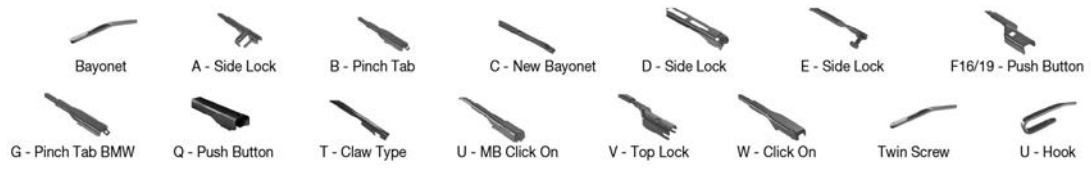

WIPER ARM TYPE	STANDARD		HYBRID		FLAT		REAR		
			+ Spoiler								
NISSAN <i>Continued</i>											
PICK UP (D22)											
	05/98-10/01	U-hook			DM-048	DM-048	DUR-048L	DUR-048L			
		U-hook			DM-048	DM-048	DUR-048R	DUR-048R			
PICK UP (D22) (97-05)											
	01/97-	U-hook			DM-048	DM-048	DUR-048L	DUR-048L			
		U-hook			DM-048	DM-048	DUR-048R	DUR-048R			
PIXO (09-)											
	03/09-	U-hook		DMS-553	DM-053	DM-035	DUR-053L	DU-035L			
		U-hook		DMS-553	DM-053	DM-035	DUR-050R	DU-035R			
PRAIRIE (M10) (83-88)											
	07/83-12/85	U-hook			DM-045	DM-045				DM-040	DU-040L
		U-hook			DM-045	DM-045				DM-040	DU-040R
	12/85-09/88	U-hook			DM-048	DM-048	DUR-048L	DUR-048L		DM-040	DU-040L
		U-hook			DM-048	DM-048	DUR-048R	DUR-048R		DM-040	DU-040R
PRAIRIE Pro (M11) (88-94)											
	10/88-07/94	U-hook				DM-055		DUR-055L		DM-040	DU-040L
		U-hook				DM-055		DUR-055R		DM-040	DU-040R
PRIMASTAR (01-)											
	03/01-	U-hook		DMS-560	DM-560	DM-553	DUR-060L	DUR-053L		DM-040	DU-040L
		U-hook		DMS-560	DM-560	DM-553	DUR-060R	DUR-050R		DM-040	DU-040R
	07/02-	U-hook		DMS-560	DM-560	DM-553	DUR-060L	DUR-053L		DM-040	DU-040L
		U-hook		DMS-560	DM-560	DM-553	DUR-060R	DUR-050R		DM-040	DU-040R
	09/02-	U-hook		DMS-560	DM-560	DM-553	DUR-060L	DUR-053L		DM-040	DU-040L
		U-hook		DMS-560	DM-560	DM-553	DUR-060R	DUR-050R		DM-040	DU-040R
PRIMERA (P10) (90-98)											
	06/90-06/96	U-hook			DM-053	DM-048	DUR-053L	DUR-048L		DM-053	DUR-053L
	06/90-06/96	U-hook			DM-053	DM-048	DUR-053L	DUR-048L			
	06/90-06/96	U-hook			DM-053	DM-048	DUR-050R	DUR-048R		DM-053	DUR-050R
	06/90-06/96	U-hook			DM-053	DM-048	DUR-050R	DUR-048R			
	07/90-03/98	U-hook			DM-053	DM-048	DUR-053L	DUR-048L		DM-038	DU-035L
		U-hook			DM-053	DM-048	DUR-050R	DUR-048R		DM-038	DU-035R
PRIMERA (P11) (96-02)											
	06/96-12/01	U-hook			DM-053	DM-050	DUR-053L	DUR-050L		DM-040	DU-040L
	06/96-12/01	U-hook			DM-053	DM-050	DUR-053L	DUR-050L			
	06/96-12/01	U-hook			DM-053	DM-050	DUR-050R	DUR-050R		DM-040	DU-040R
	06/96-12/01	U-hook			DM-053	DM-050	DUR-050R	DUR-050R			
	09/96-07/02	U-hook			DM-053	DM-050	DUR-053L	DUR-050L		DM-053	DUR-053L
		U-hook				DM-053		DUR-053L			
		U-hook			DM-053	DM-050	DUR-050R	DUR-050R		DM-053	DUR-050R
		U-hook				DM-053					
PRIMERA (P12) (02-)											
	01/02-	U-hook		DMS-565	DM-565	DM-548	DUR-065L	DUR-048L	DFR-012	DFR-003	DRC-004
	01/02-	U-hook		DMS-565	DM-565	DM-548	DUR-065L	DUR-048L	DFR-012	DFR-003	
	01/02-	U-hook		DMS-565	DM-565	DM-548	DUR-065R	DUR-048R			DRC-004
	01/02-	U-hook		DMS-565	DM-565	DM-548	DUR-065R	DUR-048R			
	07/02-	U-hook		DMS-565	DM-565	DM-548	DUR-065L	DUR-048L	DFR-012	DFR-003	
		U-hook		DMS-565	DM-565	DM-548	DUR-065R	DUR-048R			
PULSAR (C13) (12-)											
	10/14-	F19- push button							DF-041		
		F19- push button							DF-214		
QASHQAI / QASHQAI +2 I (J10, NJ10, JJ10E)											
	02/07-12/13	B- pinch tab							DF-020		
QASHQAI I (+2) (07-13)											
	02/07-04/14	B- pinch tab							DF-020		
QASHQAI II (13-)											
	11/13-	U-hook					DUR-065L	DU-040L			
		U-hook					DUR-065R	DU-040R