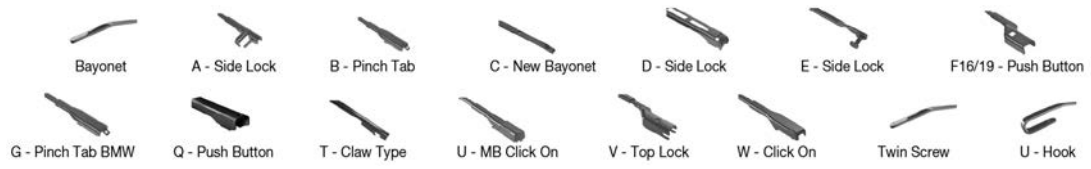

WIPER ARM TYPE	STANDARD		HYBRID		FLAT		REAR	
			+ Spoiler							
HONDA Continued										
CONCERTO (89-96) Continued										
	08/89-05/95	U-hook			DM-045	DM-045	DUR-045R	DUR-045R		
CR-V I (RD)										
	09/98-12/01	U-hook			DM-048	DM-048	DUR-048L	DUR-048L		DM-030
		U-hook			DM-048	DM-048	DUR-048R	DUR-048R		DM-030
CR-V I (95-02)										
	10/95-02/02	U-hook			DM-048	DM-048	DUR-048L	DUR-048L		DM-030
		U-hook			DM-048	DM-048	DUR-048R	DUR-048R		DM-030
CR-V II (01-06)										
	09/01-03/07	U-hook			DM-048	DM-048	DUR-048L	DUR-048L		DM-030
		U-hook			DM-048	DM-048	DUR-048R	DUR-048R		DM-030
CR-V III (RE_)										
	11/09-06/12	U-hook		DMS-565	DM-565	DM-043			DFR-010	DFR-001
		U-hook		DMS-565	DM-565	DM-043				DRA-035
CR-V III (06-)										
	06/06-	U-hook		DMS-565	DM-565	DM-043			DFR-010	DFR-001
		U-hook		DMS-565	DM-565	DM-043				DRA-035
CR-V IV (RM_)										
	01/15-	U-hook								DM-030
CR-V IV (12-)										
	01/12-	U-hook								DM-030
CR-V V (RW_, RT_)										
	12/16-	U-hook								DRA-030
CR-V V (16-)										
	12/16-	U-hook								DRA-030
CRX I (83-87)										
	10/83-10/87	U-hook			DM-043	DM-043	DUR-043L	DUR-043L		
		U-hook			DM-043	DM-043	DUR-043R	DUR-043R		
CRX II (87-92)										
	10/87-02/92	U-hook			DM-048	DM-045	DUR-048L	DUR-045L		DM-045
		U-hook			DM-048	DM-045	DUR-048R	DUR-045R		DM-045
CRX III (EH, EG)										
	09/96-12/97	U-hook			DM-050	DM-045	DUR-050L	DUR-045L		
		U-hook			DM-050	DM-045	DUR-050R	DUR-045R		
CRX III (92-98)										
	03/92-12/98	U-hook			DM-050	DM-045	DUR-050L	DUR-045L		
		U-hook			DM-050	DM-045	DUR-050R	DUR-045R		
CR-Z (ZF)										
	12/13-	U-hook					DUR-065L	DUR-050L		
		U-hook					DUR-065R	DUR-050R		
CR-Z (10-)										
	06/10-	U-hook					DUR-065L	DUR-050L		
		U-hook					DUR-065R	DUR-050R		
FR-V (04-)										
	08/04-	U-hook			DM-565	DM-048	DUR-065L	DUR-048L		
		U-hook			DM-565	DM-048	DUR-065R	DUR-048R		
HR-V (GH)										
	02/00-11/03	U-hook			DM-050	DM-043	DUR-050L	DUR-043L		
		U-hook			DM-050	DM-043	DUR-050R	DUR-043R		
HR-V (99-)										
	03/99-	U-hook			DM-050	DM-043	DUR-050L	DUR-043L		
		U-hook			DM-050	DM-043	DUR-050R	DUR-043R		
INSIGHT (00-06)										
	04/00-12/06	U-hook			DM-055	DM-048	DUR-055L	DUR-048L		DM-040
		U-hook			DM-055	DM-048	DUR-055R	DUR-048R		DM-040
INSIGHT (09-)										
	04/09-	U-hook					DUR-065L	DUR-043L		DRA-040
		U-hook					DUR-065R	DUR-043R		DRA-040