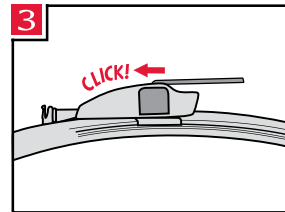

RU

Гибридные щетки стеклоочистителя Hybrid Blades

<p>How to detach the old blade</p>  <p>1 Pull up</p>  <p>2</p> <p>How to attach the new blade</p>  <p>1 Pull up</p>  <p>2</p>  <p>3 CLICK! Push down</p>	<p>Place the wiper arm over the picture to determine the size</p>  <p>7 mm</p> <p>9x3=>No need to change clip (Go to "How to install blade")</p>  <p>11 mm</p> <p>9x4=>Change to attached adaptor (Go to "How to change clip")</p>	<p>How to change the clip</p>  <p>1 9x4 Clip First check if the clip is inside the package.</p>  <p>2 Holder Clip Push here (both sides).</p>  <p>3 Pull the holder upward and pinch the clip tip with your thumb and forefinger.</p>  <p>4 Lift up the holder while pushing the tip from both sides to avoid the holder releasing from the clip. Next, pull up the holder.</p>  <p>5 Blade without clip.</p>  <p>6 Gutter Opening for rivet Guide pin Insert the guide pins inside the blade into the gutter of the clip.</p>  <p>7 Push down the clip on the rivet of the blade until you can hear a "click" sound. Please follow this instruction to avoid clip damage.</p>	<p>How to install the blade</p>  <p>1 Lift up the holder portion.</p>  <p>2 Insert the arm in the clip while pushing the wiper rubber. Then rotate the blade.</p>  <p>3 Pull up the blade to fit into the arm.</p>  <p>4 Push holder until "click" sound. Check if the blade is installed properly.</p>
--	---	---	---