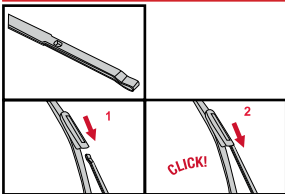

Wiper Blades

Fitting instructions

GB

Flat Blades

FLAT BLADES: OE REPLACEMENT

FLAT BLADES: RETROFIT

Fitting A

Fitting B

Fitting C

Fitting D

Fitting E

Fitting F

Fitting T

Fitting U

Fitting V

Fitting W