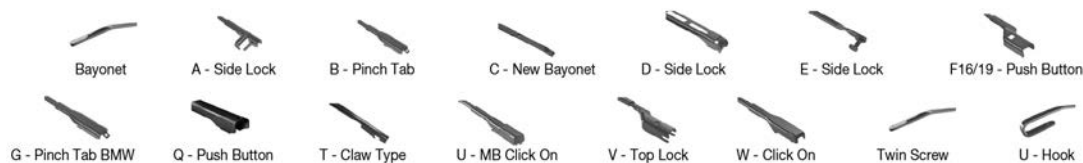

WIPER ARM TYPE	STANDARD		HYBRID		FLAT		REAR	
			+ Spoiler							
FIAT Continued										
DUCATO (250, 290) (06-) Continued										
	07/06-	F19- push button							DF-028	
DUCATO Bus (230_)										
	03/94-04/02	U-hook		DMS-555	DM-555	DM-555				
		U-hook		DMS-555	DM-555	DM-555				
DUCATO Bus (244_)										
	12/09-	U-hook		DMS-555	DM-555	DMC-550	DUR-055L	DUR-050L		
		U-hook		DMS-555	DM-555	DMC-550	DUR-055R	DUR-050R		
DUCATO Bus (250_)										
	02/21-	F19- push button							DF-028	
DUCATO Platform/Chassis (250_)										
	02/21-	F19- push button							DF-028	
DUCATO Van (244_)										
	09/09-12/18	U-hook		DMS-555	DM-555	DMC-550	DUR-055L	DUR-050L		
		U-hook		DMS-555	DM-555	DMC-550	DUR-055R	DUR-050R		
DUCATO Van (250_)										
	07/21-	F19- push button							DF-028	
DUCATO Van (280_)										
	09/86-02/91	U-hook			DM-050	DM-050	DUR-050L	DUR-050L		DM-038 DU-035R
		U-hook			DM-050	DM-050	DUR-050R	DUR-050R		DM-038 DU-035R
DUNA (87-91)										
	01/87-12/91	U-hook			DM-045		DUR-045L			
	01/87-12/91	U-hook			DM-045		DUR-045L			
	01/87-12/91	U-hook			DM-045		DUR-045R			
	01/87-12/91	U-hook			DM-045		DUR-045R			
FIORINO (77-87)										
	10/77-12/87	U-hook			DM-045	DM-045	DUR-045L	DUR-045L		
		U-hook			DM-045	DM-045	DUR-045R	DUR-045R		
FIORINO (80-93)										
	01/80-08/93	U-hook			DM-045	DM-045	DUR-045L	DUR-045L		
		U-hook			DM-045	DM-045	DUR-045R	DUR-045R		
	06/82-10/89	U-hook			DM-045	DM-045	DUR-045L	DUR-045L		
		U-hook			DM-045	DM-045	DUR-045R	DUR-045R		
FIORINO (88-01)										
	01/88-05/01	U-hook			DM-045		DUR-045L			
	01/88-05/01	U-hook			DM-045		DUR-045L			
	01/88-05/01	U-hook			DM-045		DUR-045R			
	01/88-05/01	U-hook			DM-045		DUR-045R			
FIORINO (07-)										
	11/07-	C- new bayonet							DF-042	
FREEMONT (11-)										
	08/11-	U-hook		DMS-560	DM-560	DM-548	DUR-060L	DUR-048L		DRB-030
		U-hook		DMS-560	DM-560	DM-548	DUR-060R	DUR-048R		DRB-030
FULLBACK (16-)										
	04/16-	U-hook			DM-055	DM-045				
		U-hook			DM-055	DM-045				
GRANDE PUNTO (199_)										
	06/09-	B- pinch tab							DF-031	
		B- pinch tab							DF-051	
Grande PUNTO (05-)										
	06/05-	B- pinch tab							DF-031	
		B- pinch tab							DF-051	
	02/06-06/13	B- pinch tab							DF-051	
	04/08-	B- pinch tab							DF-031	
		B- pinch tab							DF-051	
IDEA (03-)										
	12/03-04/08	U-hook		DMS-555	DM-555					
		U-hook		DMS-555	DM-555					
	10/04-04/08	U-hook		DMS-555	DM-555					
		U-hook		DMS-555	DM-555