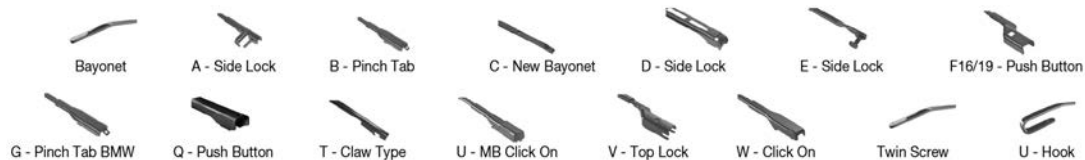

Vehicle	WIPER ARM TYPE	Wiper Arm Type Icon	STANDARD		HYBRID		FLAT		REAR	
			DM	DUR	DM	DUR	DM	DUR	DM	DUR
INFINITI <i>Continued</i>										
G (02-07) <i>Continued</i>										
09/02-06/07			DMS-565	DM-565	DM-043	DUR-060L	DUR-043L			
			DMS-565	DM-565	DM-043	DUR-060R	DUR-043R			
G (07-)										
01/07-	U-hook		DMS-565	DM-565	DM-043	DUR-060L	DUR-043L			
	U-hook		DMS-565	DM-565	DM-043	DUR-060R	DUR-043R			
09/07-	U-hook		DMS-565	DM-565	DM-043	DUR-060L	DUR-043L			
	U-hook		DMS-565	DM-565	DM-043	DUR-060R	DUR-043R			
09/10-	U-hook		DMS-565	DM-565	DM-043	DUR-060L	DUR-043L			
	U-hook		DMS-565	DM-565	DM-043	DUR-060R	DUR-043R			
M (10-)										
03/10-	U-hook		DMS-565	DM-565	DM-548	DUR-060L	DUR-048L			
	U-hook		DMS-565	DM-565	DM-548	DUR-060R	DUR-048R			
Q30 (15-)										
11/15-	B- pinch tab							DF-011		
Q50 (13-)										
04/13-	U-hook							DFR-010	DFR-001	
QX30 (16-)										
04/16-	B- pinch tab							DF-011		
QX50 I (13-)										
08/13-	U-hook							DFR-009	DFR-002	DRA-035
	U-hook									DRA-035
QX70 (13-)										
08/13-	U-hook									DRA-035
ISUZU										
CAMPO (77-91)										
04/77-12/91	U-hook			DM-045	DM-045	DUR-045L	DUR-045L			
	U-hook			DM-045	DM-045	DUR-045R	DUR-045R			
D-MAX I (02-12)										
05/02-12/12	U-hook		DMS-555	DM-555	DM-548	DUR-055L	DUR-048L			
	U-hook		DMS-555	DM-555	DM-548	DUR-055R	DUR-048R			
10/06-10/12	U-hook		DMS-555	DM-555	DM-548	DUR-055L	DUR-048L			
	U-hook		DMS-555	DM-555	DM-548	DUR-055R	DUR-048R			
D-MAX II (12-)										
06/12-	U-hook		DMS-555	DM-555	DM-548	DUR-055L	DUR-048L			
06/12-	U-hook		DMS-555	DM-555	DM-548	DUR-055L	DUR-048L			
06/12-	U-hook		DMS-555	DM-555	DM-548	DUR-055R	DUR-048R			
06/12-	U-hook		DMS-555	DM-555	DM-548	DUR-055R	DUR-048R			
GEMINI (84-90)										
09/84-06/90	U-hook			DM-045	DM-045	DUR-045L	DUR-045L			DM-040 DU-040L
	U-hook			DM-045	DM-045	DUR-045R	DUR-045R			DM-040 DU-040R
10/84-12/90	U-hook			DM-045	DM-045	DUR-045L	DUR-045L			DM-040 DU-040L
	U-hook			DM-045	DM-045	DUR-045R	DUR-045R			DM-040 DU-040R
GEMINI (90-93)										
01/90-12/93	U-hook			DM-045	DM-045	DUR-045L	DUR-045L			DM-040 DU-040L
01/90-12/93	U-hook			DM-045	DM-045	DUR-045L	DUR-045L			DM-040 DU-040L
01/90-12/93	U-hook			DM-045	DM-045	DUR-045R	DUR-045R			DM-040 DU-040R
01/90-12/93	U-hook			DM-045	DM-045	DUR-045R	DUR-045R			DM-040 DU-040R
KB (02-)										
08/10-	U-hook			DM-045	DM-045	DUR-045L	DUR-045L			
	U-hook			DM-045	DM-045	DUR-045R	DUR-045R			
MIDI (88-96)										
06/88-07/96	U-hook			DM-045	DM-045	DUR-045L	DUR-045L			DM-040 DU-040L
	U-hook			DM-045	DM-045	DUR-045L	DUR-045L			DM-040 DU-040L
06/88-07/96	U-hook			DM-045	DM-045	DUR-045R	DUR-045R			DM-040 DU-040R
	U-hook			DM-045	DM-045	DUR-045R	DUR-045R			DM-040 DU-040R
PIAZZA (81-90)										
06/81-12/90	U-hook			DM-045	DM-045	DUR-045L	DUR-045L			
	U-hook			DM-045	DM-045	DUR-045R	DUR-045R