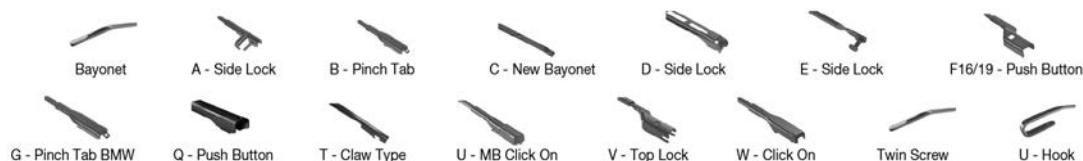

WIPER ARM TYPE		STANDARD	HYBRID	FLAT	REAR				
ALFA ROMEO <i>Continued</i>											
156 (97-06) <i>Continued</i>											
	09/97-09/05	U-hook		DM-555	DM-653						
159 (05-11)											
	06/05-12/12	A- side lock					DF-154				
	06/05-12/12	A- side lock					DF-154				
164 (87-98)											
	06/87-09/98	U-hook		DMS-553	DM-053	DM-053	DUR-053L	DUR-053L			
		U-hook		DMS-553	DM-053	DM-053	DUR-050R	DUR-050R			
166 (98-07)											
	09/98-06/07	U-hook		DM-053	DM-048	DUR-053L	DUR-048L				
		U-hook		DM-053	DM-048	DUR-050R	DUR-048R				
1750-2000 (68-75)											
	03/68-07/75	U-hook		DM-040	DM-040	DU-040L	DU-040L				
		U-hook		DM-040	DM-040	DU-040R	DU-040R				
ALFASUD (901_)											
	04/77-07/79	U-hook		DM-043	DM-043						
		U-hook		DM-043	DM-043						
ALFASUD (72-89)											
	06/72-12/84	U-hook		DM-043	DM-043						
		U-hook		DM-043	DM-043						
	09/76-12/89	U-hook		DM-043	DM-043						
		U-hook		DM-043	DM-043						
	01/78-12/81	U-hook		DM-043	DM-043						
		U-hook		DM-043	DM-043						
ALFETTA (74-84)											
	07/74-12/84	U-hook		DM-040	DM-040	DU-040L	DU-040L				
		U-hook		DM-040	DM-040	DU-040R	DU-040R				
ALFETTA GT (74-86)											
	01/74-01/86	U-hook		DM-040	DM-040	DU-040L	DU-040L				
		U-hook		DM-040	DM-040	DU-040R	DU-040R				
AR 6 (79-89)											
	08/79-12/86	U-hook		DM-050	DM-050	DUR-050L	DUR-050L			DM-038	DU-035L
		U-hook		DM-050	DM-050	DUR-050R	DUR-050R			DM-038	DU-035R
	04/85-12/89	U-hook		DM-050	DM-050	DUR-050L	DUR-050L			DM-038	DU-035L
	04/85-12/89	U-hook		DM-050	DM-050	DUR-050L	DUR-050L			DM-038	DU-035L
	04/85-12/89	U-hook		DM-050	DM-050	DUR-050R	DUR-050R			DM-038	DU-035R
	04/85-12/89	U-hook		DM-050	DM-050	DUR-050R	DUR-050R			DM-038	DU-035R
AR 8 (78-89)											
	04/78-12/89	U-hook		DM-050	DM-050	DUR-050L	DUR-050L			DM-038	DU-035L
	04/78-12/89	U-hook		DM-050	DM-050	DUR-050L	DUR-050L			DM-038	DU-035L
	04/78-12/89	U-hook		DM-050	DM-050	DUR-050R	DUR-050R			DM-038	DU-035R
	04/78-12/89	U-hook		DM-050	DM-050	DUR-050R	DUR-050R			DM-038	DU-035R
ARNA (83-86)											
	03/83-12/86	U-hook		DMS-550	DM-050	DM-050	DUR-050L	DUR-050L			
		U-hook		DMS-550	DM-050	DM-050	DUR-050R	DUR-050R			
BRERA (06-10)											
	01/06-05/11	A- side lock						DF-154			
GIULIA (952) (15-)											
	10/15-	F19- push button						DF-050			
GIULIETTA (54-62)											
	01/54-12/62	U-hook		DM-040	DM-040	DU-040L	DU-040L				
		U-hook		DM-040	DM-040	DU-040R	DU-040R				
	01/55-12/62	U-hook		DM-040	DM-040	DU-040L	DU-040L				
	01/55-12/62	U-hook		DM-040	DM-040	DU-040L	DU-040L				
	01/55-12/62	U-hook		DM-040	DM-040	DU-040R	DU-040R				
	01/55-12/62	U-hook		DM-040	DM-040	DU-040R	DU-040R				
	01/57-12/62	U-hook		DM-040	DM-040	DU-040L	DU-040L				
	01/57-12/62	U-hook		DM-040	DM-040	DU-040R	DU-040R				
GIULIETTA (77-85)											
	10/77-12/85	U-hook		DM-040	DM-040	DU-040L	DU-040L