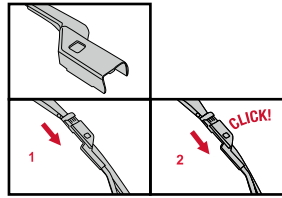

Wiper Blades

Montagehinweise

D

Flatblades

FLATBLADES: OE-ERSATZ

RETROFIT-FLATBLADES

Fitting A

Fitting B

Fitting C

Fitting D

Fitting E

Fitting F

Fitting T

Fitting U

Fitting V

Fitting W