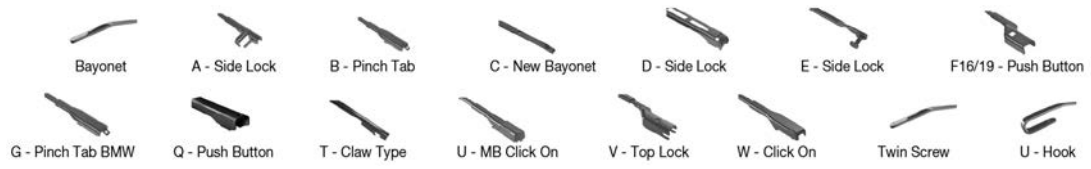

WIPER ARM TYPE		STANDARD	HYBRID	FLAT	REAR					
			+ Spoiler									
ALFA ROMEO <i>Continued</i>												
GIULIETTA (77-85) <i>Continued</i>												
	10/77-12/85	U-hook			DM-040	DM-040	DU-040R	DU-040R				
GIULIETTA (10-)												
	04/10-12/20	F19- push button								DF-030		
		F19- push button								DF-255		
GT (03-10)												
	11/03-12/06	U-hook		DMS-555	DM-555	DM-040	DUR-055L	DU-040L				
		U-hook		DMS-555	DM-555	DM-040	DUR-055R	DU-040R				
	12/06-09/10	U-hook								DF-125		
GTV (78-87)												
	01/78-02/87	U-hook			DM-043	DM-043	DUR-043L	DUR-043L				
		U-hook			DM-043	DM-043	DUR-043R	DUR-043R				
MITO (08-)												
	08/08-10/18	B- pinch tab								DF-069		
MONTREAL (72-79)												
	12/72-03/79	U-hook			DM-040	DM-040	DU-040L	DU-040L				
		U-hook			DM-040	DM-040	DU-040R	DU-040R				
SPIDER (66-77)												
	03/66-12/77	U-hook			DM-040	DM-040	DU-040L	DU-040L				
		U-hook			DM-040	DM-040	DU-040R	DU-040R				
SPIDER (71-93)												
	01/71-12/93	U-hook			DM-040	DM-040	DU-040L	DU-040L				
		U-hook			DM-040	DM-040	DU-040R	DU-040R				
SPIDER (94-05)												
	09/94-04/05	U-hook			DM-040	DM-040	DU-040L	DU-040L				
		U-hook			DM-040	DM-040	DU-040R	DU-040R				
SPIDER (06-10)												
	03/06-03/11	A- side lock								DF-154		
STELVIO (949) (16-)												
	12/16-	F19- push button								DF-016		
ALPINA												
B3 (E30) (87-92)												
	09/87-06/92	U-hook			DM-050	DM-050	DUR-050L	DUR-050L				
	09/87-06/92	U-hook			DM-050	DM-050	DUR-050L	DUR-050L				
	09/87-06/92	U-hook			DM-050	DM-050	DUR-050L	DUR-050L				
	09/87-06/92	U-hook			DM-050	DM-050	DUR-050R	DUR-050R				
	09/87-06/92	U-hook			DM-050	DM-050	DUR-050R	DUR-050R				
	09/87-06/92	U-hook			DM-050	DM-050	DUR-050R	DUR-050R				
B3 (E36) (93-99)												
	04/93-03/99	U-hook		DMS-553	DM-553	DMC-550	DUR-053L	DUR-050L	DFR-005	DFR-004	DM-038	DU-035L
	04/93-03/99	U-hook		DMS-553	DM-553	DMC-550	DUR-053L	DUR-050L	DFR-005	DFR-004		
		U-hook		DMS-555	DM-555		DUR-055L					
	04/93-03/99	U-hook		DMS-553	DM-553	DMC-550	DUR-050R	DUR-050R			DM-038	DU-035R
	04/93-03/99	U-hook		DMS-553	DM-553	DMC-550	DUR-050R	DUR-050R				
		U-hook		DMS-555	DM-555		DUR-055R					
	04/93-04/99	U-hook		DMS-553	DM-553	DMC-550	DUR-053L	DUR-050L	DFR-005	DFR-004		
		U-hook		DMS-553	DM-553	DMC-550	DUR-050R	DUR-050R				
	04/96-03/99	U-hook		DMS-555	DM-555	DMC-550	DUR-055L	DUR-050L	DFR-005	DFR-004		
		U-hook		DMS-555	DM-555	DMC-550	DUR-055R	DUR-050R				
B3 (E46) (99-06)												
	03/99-01/06	U-hook		DMS-555	DM-555	DM-550			DFR-008	DFR-004		
	03/99-01/06	U-hook		DMS-555	DM-555	DM-550			DFR-008	DFR-004		
	03/99-01/06	U-hook		DMS-555	DM-555	DM-550			DFR-008	DFR-004		
	03/99-01/06	U-hook		DMS-555	DM-555	DM-550						
	03/99-01/06	U-hook		DMS-555	DM-555	DM-550						
	03/99-01/06	U-hook		DMS-555	DM-555	DM-550						
	10/00-12/05	U-hook		DMS-555	DM-555	DM-550			DFR-008	DFR-004		
		U-hook		DMS-555	DM-555	DM-550						
B3 (E90, E91) (07-12)												
	09/07-09/09	B- pinch tab								DF-124