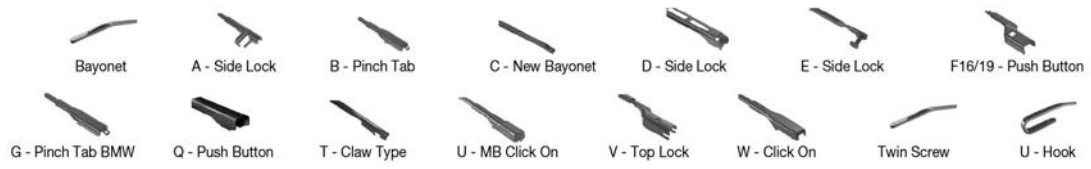

WIPER ARM TYPE	STANDARD			HYBRID		FLAT		REAR	
			+ Spoiler								
LAND ROVER <i>Continued</i>											
RANGE ROVER IV (12-) <i>Continued</i>											
	10/17-	U-hook					DUR-060R	DUR-050R			DF-305
RANGE ROVER Sport (05-13)											
	02/05-03/13	U-hook					DUR-055L	DUR-055L	DFR-006	DFR-006	
RANGE ROVER Sport (13-)											
	04/13-07/15	V - top lock									DM-040
	04/13-08/16	V - top lock					DUR-060L	DUR-050L			
		V - top lock					DUR-060R	DUR-050R			
	09/16-	V - top lock								DF-087	
	10/17-	V - top lock								DF-087	
RANGE ROVER VELAR (L560)											
	07/20-	F19- push button								DF-419	
		F19- push button								DF-215	
RANGE ROVER Velar (17-)											
	03/17-	F19- push button								DF-419	
		F19- push button								DF-215	
LEXUS											
CT (10-)											
	12/10-	U-hook					DUR-065L	DUR-045L			
		U-hook					DUR-065R	DUR-045R			
ES (12-18)											
	06/12-07/15	U-hook					DUR-065L	DUR-045L			
		U-hook					DUR-065R	DUR-045R			
GS (93-97)											
	01/93-08/97	U-hook		DMS-553	DM-053	DM-048	DUR-053L	DUR-048L			
		U-hook		DMS-553	DM-053	DM-048	DUR-050R	DUR-048R			
GS (97-05)											
	08/97-12/04	U-hook			DM-560	DM-050		DUR-050L			
		U-hook			DM-560	DM-050		DUR-050R			
GS (05-11)											
	04/05-12/12	U-hook					DUR-060L	DUR-048L			
		U-hook					DUR-060R	DUR-048R			
GS (12-)											
	12/11-	U-hook					DUR-065L	DUR-045L			
		U-hook					DUR-065R	DUR-045R			
GX (01-09)											
	11/01-11/09	U-hook					DUR-055L	DUR-053L			DRB-040
		U-hook									DRB-040
GX (09-)											
	01/10-	U-hook					DUR-065L	DUR-050L			DRB-030
		U-hook					DUR-065R	DUR-050R			DRB-030
IS C (09-15)											
	04/09-06/15	U-hook					DUR-060L	DUR-050L			
		U-hook					DUR-060R	DUR-050R			
IS I (99-05)											
	04/99-07/05	U-hook		DMS-555	DM-055	DM-048	DUR-055L	DUR-048L			
		U-hook		DMS-555	DM-055	DM-048	DUR-055R	DUR-048R			
	10/01-10/05	U-hook		DMS-555	DM-055	DM-048	DUR-055L	DUR-048L			
		U-hook		DMS-555	DM-055	DM-048	DUR-055R	DUR-048R			
IS II (E2)											
	01/06-04/13	U-hook					DUR-055L	DUR-050L			
		U-hook					DUR-055R	DUR-050R			
IS II (05-13)											
	08/05-03/13	U-hook					DUR-055L	DUR-050L			
		U-hook					DUR-055R	DUR-050R			
IS III (E3)											
	10/17-	U-hook					DUR-060L	DUR-045L			
		U-hook					DUR-060R	DUR-045R