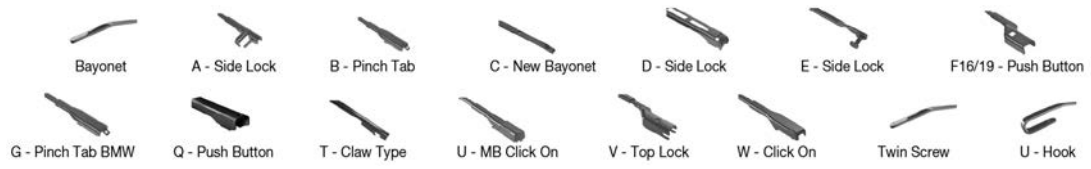

WIPER ARM TYPE		STANDARD	HYBRID	FLAT	REAR			
BMW Continued										
5 (E60)										
	07/03-12/09	G- pinch tab BMW						DF-129		
5 (E28) (81-87)										
	05/81-12/87	U-hook		DM-045	DM-045	DUR-045L	DUR-045L			
		U-hook		DM-045	DM-045	DUR-045R	DUR-045R			
5 (E60, E61) (03-10)										
	12/01-03/10	G- pinch tab BMW						DF-129		
	03/04-12/10	G- pinch tab BMW						DF-129		
5 (F10, F11) (10-16)										
	06/09-10/16	A- side lock						DF-108		
	11/09-02/17	A- side lock						DF-108		
5 (G30, G31) (16-)										
	09/16-	F19- push button						DF-039		
		F19- push button						DF-419		
		F19- push button						DF-215		
	03/17-	F19- push button						DF-039		
		F19- push button						DF-419		
	03/17-	F19- push button						DF-419		
	03/17-	F19- push button						DF-215		
	03/17-	F19- push button						DF-215		
5 Gran Turismo (F07) (09-17)										
	01/09-02/17	A- side lock						DF-108		
6 (E24) (76-90)										
	10/75-04/89	U-hook		DM-045		DUR-045L	DUR-045L			
		U-hook		DM-045		DUR-045R	DUR-045R			
6 (E63, E64) (04-10)										
	09/03-08/10	G- pinch tab BMW						DF-129		
	04/04-08/10	G- pinch tab BMW						DF-129		
6 Coupe/Convertible (F12, F13) (10-18)										
	12/10-06/18	A- side lock						DF-155		
	07/11-10/17	A- side lock						DF-155		
6 Gran Coupe (F06) (11-18)										
	03/12-10/18	A- side lock						DF-155		
7 (E23) (77-86)										
	05/77-09/86	U-hook		DM-045		DUR-045L	DUR-045L			
		U-hook		DM-045		DUR-045R	DUR-045R			
7 (F01, F02, F03, F04) (08-15)										
	02/08-12/15	A- side lock						DF-108		
7 (G11, G12) (15-)										
	07/15-	F19- push button						DF-039		
		F19- push button						DF-419		
		F19- push button						DF-215		
i3 (I01) (13-)										
	08/13-	A- side lock						DF-157		
iX3 (G08) (20-)										
	09/20-	V - top lock						DF-426		
		V - top lock						DF-221		
X1 (E84) (09-15)										
	03/09-06/15	B- pinch tab						DF-011		
		B- pinch tab						DF-240		
		B- pinch tab						DF-240		
X1 (F48) (15-)										
	11/14-	F16- push button						DF-073		
		F16- push button						DF-210		
	07/15-	F16- push button						DF-073		
X2 (F39) (17-)										
	11/17-	V - top lock						DF-429		
X3 (E83)										
	08/06-08/10	U-hook		DMS-555	DM-555	DM-550	DUR-055L	DUR-050L	DFR-006	DFR-004