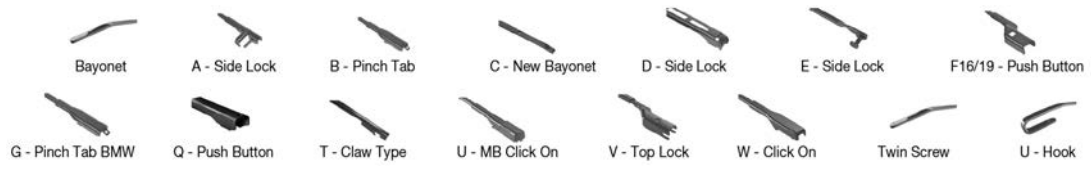

WIPER ARM TYPE		STANDARD			HYBRID		FLAT		REAR	
				+ Spoiler								
HYUNDAI Continued												
i20 I (PB, PBT)												
	08/08-	U-hook		DMS-560	DM-560	DM-040	DUR-060L	DU-040L			DRB-030	
		U-hook		DMS-560	DM-560	DM-040	DUR-060R	DU-040R			DRB-030	
i20 I (08-15)												
	08/08-12/15	U-hook		DMS-560	DM-560	DM-040	DUR-060L	DU-040L			DRB-030	
		U-hook		DMS-560	DM-560	DM-040	DUR-060R	DU-040R			DRB-030	
i20 II (GB, IB)												
	11/14-	U-hook					DUR-060L	DU-040L			DRB-030	
		U-hook					DUR-060R	DU-040R			DRB-030	
i20 II (14-)												
	11/14-	U-hook					DUR-060L	DU-040L			DRB-030	
		U-hook					DUR-060R	DU-040R			DRB-030	
	03/15-	U-hook					DUR-060L	DU-040L				
		U-hook					DUR-060R	DU-040R				
	05/15-	U-hook					DUR-060L	DU-040L				
		U-hook					DUR-060R	DU-040R				
	09/15-	U-hook					DUR-060L	DU-040L				
		U-hook					DUR-060R	DU-040R				
i30 (07-12)												
	10/07-04/10	U-hook								DF-030		
		U-hook								DF-030		
	10/07-04/10	U-hook								DF-255		
		U-hook								DF-255		
	10/07-04/10	U-hook								DF-255		
		U-hook								DF-255		
	04/10-11/11	U-hook					DUR-060L	DUR-045L				
		U-hook					DUR-060R	DUR-045R				
	04/10-06/12	U-hook					DUR-060L	DUR-045L				
		U-hook					DUR-060R	DUR-045R				
i30 (11-)												
	11/11-	U-hook					DUR-065L	DU-035L				
		U-hook					DUR-065R	DU-035R				
	06/12-	U-hook					DUR-065L	DU-035L				
		U-hook					DUR-065R	DU-035R				
i30 Coupe (13-)												
	05/13-	U-hook					DUR-065L	DU-035L				
		U-hook					DUR-065R	DU-035R				
i40 (11-)												
	07/11-	U-hook					DUR-065L	DU-040L			DRB-035	
		U-hook					DUR-065R	DU-040R			DRB-035	
	03/12-	U-hook					DUR-065L	DU-040L				
		U-hook					DUR-065R	DU-040R				
i40 I (VF)												
	10/12-	U-hook					DUR-065L	DU-040L				
		U-hook					DUR-065R	DU-040R				
ix20 (10-)												
	11/10-	F19- push button								DF-041		
		F19- push button								DF-214		
ix35 (LM, EL, ELH)												
	01/10-	U-hook		DMS-560	DM-560	DM-040	DUR-060L	DU-040L	DFR-009	DFR-001		
		U-hook		DMS-560	DM-560	DM-040	DUR-060R	DU-040R				
ix35 (09-)												
	08/09-12/15	U-hook		DMS-560	DM-560	DM-040	DUR-060L	DU-040L	DFR-009	DFR-001		
		U-hook		DMS-560	DM-560	DM-040	DUR-060R	DU-040R				
	08/09-	U-hook		DMS-560	DM-560	DM-040	DUR-060L	DU-040L	DFR-009	DFR-001		
		U-hook		DMS-560	DM-560	DM-040	DUR-060R	DU-040R				
KONA (OS, OSE, OSI)												
	07/21-	U-hook					DUR-065L	DU-040L				
		U-hook					DUR-065R	DU-040R				
KONA (17-)												
	06/17-	U-hook					DUR-065L	DU-040L