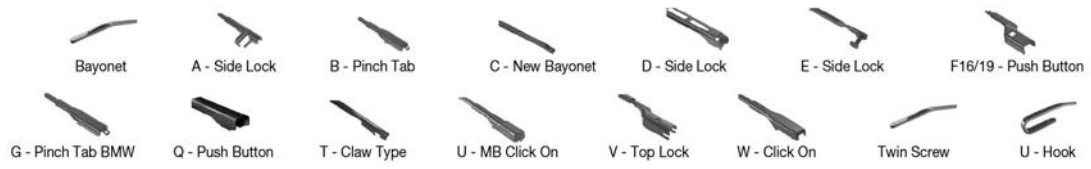

Wiper Blades

Application Tables – Left Hand Drive Right Hand Drive

Application Tables

		WIPER ARM TYPE	STANDARD		HYBRID		FLAT		REAR	
			+ Spoiler							
VAUXHALL <i>Continued</i>										
ASTRA VII (K) (15-)										
	07/15-10/19	F19- push button							DF-211	
	07/15-10/19	F19- push button							DF-211	
BRAVA (88-02)										
	06/90-12/02	U-hook			DM-045	DM-045	DUR-045L	DUR-045L		
		U-hook			DM-045	DM-045	DUR-045R	DUR-045R		
CALIBRA (90-97)										
	06/90-07/97	U-hook			DM-048	DM-048	DUR-048L	DUR-048L		
		U-hook			DM-048	DM-048	DUR-048R	DUR-048R		
CARLTON II (77-86)										
	09/77-10/84	U-hook			DM-045	DM-045	DUR-045L	DUR-045L		DM-040 DU-040R
		U-hook			DM-045	DM-045	DUR-045R	DUR-045R		DM-040 DU-040R
	10/78-10/84	U-hook			DM-045	DM-045	DUR-045L	DUR-045L		
		U-hook			DM-045	DM-045	DUR-045R	DUR-045R		
	10/84-08/86	U-hook			DM-048	DM-048	DUR-048L	DUR-048L		DM-040 DU-040R
	10/84-08/86	U-hook			DM-048	DM-048	DUR-048L	DUR-048L		
	10/84-08/86	U-hook			DM-048	DM-048	DUR-048R	DUR-048R		DM-040 DU-040R
	10/84-08/86	U-hook			DM-048	DM-048	DUR-048R	DUR-048R		
CARLTON III (86-94)										
	09/86-03/94	U-hook			DM-548	DM-548				DM-033
	09/86-03/94	U-hook			DM-548	DM-548				
	09/86-03/94	U-hook			DM-548	DM-548				DM-033
	09/86-03/94	U-hook			DM-548	DM-548				
CAVALIER I (75-81)										
	08/75-08/81	U-hook			DM-048	DM-048	DUR-048L	DUR-048L		
		U-hook			DM-048	DM-048	DUR-048R	DUR-048R		
CAVALIER II (81-88)										
	09/81-08/88	U-hook			DM-045	DM-045	DUR-045L	DUR-045L		DM-050 DUR-050L
	09/81-08/88	U-hook			DM-045	DM-045	DUR-045L	DUR-045L		
	09/81-08/88	U-hook			DM-045	DM-045	DUR-045L	DUR-045L		
	09/81-08/88	U-hook			DM-045	DM-045	DUR-045R	DUR-045R		DM-050 DUR-050R
	09/81-08/88	U-hook			DM-045	DM-045	DUR-045R	DUR-045R		
	09/81-08/88	U-hook			DM-045	DM-045	DUR-045R	DUR-045R		
	08/84-10/88	U-hook			DM-045	DM-045	DUR-045L	DUR-045L		
		U-hook			DM-045	DM-045	DUR-045R	DUR-045R		
CAVALIER III (88-95)										
	08/88-11/95	U-hook			DM-048	DM-048	DUR-048L	DUR-048L		
		U-hook			DM-048	DM-048	DUR-048R	DUR-048R		
	09/88-11/95	U-hook			DM-048	DM-048	DUR-048L	DUR-048L		DM-048 DUR-048L
		U-hook			DM-048	DM-048	DUR-048R	DUR-048R		DM-048 DUR-048R
COMBO I (B) (94-01)										
	07/94-10/01	U-hook			DM-045	DM-045	DUR-045L	DUR-045L		
		U-hook			DM-045	DM-045	DUR-045R	DUR-045R		
COMBO II (C) (01-12)										
	09/01-02/12	U-hook		DMS-550	DM-050	DM-043	DUR-050L	DUR-043L		DRC-004 Double door DU-035L Double door
	09/01-02/12	U-hook		DMS-550	DM-050	DM-043	DUR-050L	DUR-043L		DRC-004 Double door DU-035L Double door
	09/01-02/12	U-hook								DU-035R Double door
	09/01-02/12	U-hook								DU-035R Double door
	09/01-02/12	U-hook		DMS-550	DM-050	DM-043	DUR-050R	DUR-043R		DRC-004 Double door DU-035L Double door
	09/01-02/12	U-hook		DMS-550	DM-050	DM-043	DUR-050R	DUR-043R		DRC-004 Double door DU-035L Double door
	09/01-02/12	U-hook								DU-035R Double door
	09/01-02/12	U-hook								DU-035R Double door
COMBO III (D) (11-)										
	11/11-	F19- push button								DM-040 Double door DU-040L Double door