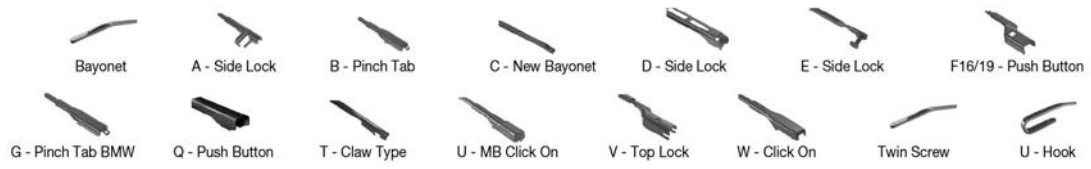

Application Tables

		WIPER ARM TYPE		STANDARD	HYBRID	FLAT	REAR					
				+ Spoiler								
VW Continued												
T-ROC Convertible (AC7) (19-)												
	12/19-										DF-077	
UP! (12, BL) (11-)												
	08/11-	F16- push button									DF-013	DF-313
		F16- push button									DF-245	DF-313
	12/14-	F19/16- push button									DF-013	DF-313
		F19/16- push button									DF-245	DF-313
VENTO (1H2) (91-98)												
	11/91-09/98	U-hook		DMS-553	DM-553	DM-648	DUR-053L	DUR-048L	DFR-005	DFR-002		
		U-hook		DMS-553	DM-553	DM-648	DUR-050R	DUR-048R				
YUGO												
311 / 313 (83-91)												
	04/83-07/88	U-hook			DM-040	DM-040	DU-040L	DU-040L				
		U-hook			DM-040	DM-040	DU-040R	DU-040R				
511 / 513 (83-91)												
	09/83-06/90	U-hook			DM-040	DM-040	DU-040L	DU-040L				
		U-hook			DM-040	DM-040	DU-040R	DU-040R				
ZASTAVA												
YUGO (80-95)												
	04/80-06/95	U-hook			DM-035	DM-035						
		U-hook			DM-040	DM-040						
		U-hook			DM-035	DM-035						
		U-hook			DM-040	DM-040						
ZAZ												
CHANCE (09-14)												
	01/09-03/14	U-hook		DMS-548	DM-048	DM-048	DUR-048L	DUR-048L				
		U-hook		DMS-548	DM-048	DM-048	DUR-048R	DUR-048R				
LANOS (04-)												
	10/04-02/17	U-hook		DMS-548	DM-048	DM-048	DUR-048L	DUR-048L			DM-048	DUR-048L
	10/04-02/17	U-hook		DMS-548	DM-048	DM-048	DUR-048L	DUR-048L				
	10/04-02/17	U-hook		DMS-548	DM-048	DM-048	DUR-048R	DUR-048R			DM-048	DUR-048R
	10/04-02/17	U-hook		DMS-548	DM-048	DM-048	DUR-048R	DUR-048R				
	10/04-	U-hook		DMS-548	DM-048	DM-048	DUR-048L	DUR-048L				
		U-hook		DMS-548	DM-048	DM-048	DUR-048R	DUR-048R				
SENS (04-)												
	10/04-	U-hook		DMS-548	DM-048	DM-048	DUR-048L	DUR-048L				
		U-hook		DMS-548	DM-048	DM-048	DUR-048R	DUR-048R