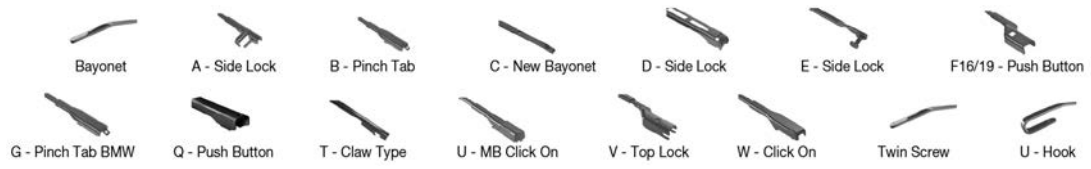

WIPER ARM TYPE	STANDARD		HYBRID		FLAT		REAR	
			+ Spoiler							
FORD Continued										
GALAXY III (15-)										
	01/15-06/18	B- pinch tab						DF-153	DF-307	
	01/15-07/18	B- pinch tab						DF-153		
	01/15-	B- pinch tab							DF-307	
	03/19-	B- pinch tab							DF-307	
GRANADA (72-85)										
	01/72-02/76	U-hook			DM-045	DM-045	DUR-045L	DUR-045L		
		U-hook			DM-045	DM-045	DUR-045R	DUR-045R		
	01/72-08/85	U-hook			DM-045	DM-045	DUR-045L	DUR-045L		
	01/72-08/85	U-hook			DM-045	DM-045	DUR-045L	DUR-045L		
	01/72-08/85	U-hook			DM-045	DM-045	DUR-045R	DUR-045R		
	01/72-08/85	U-hook			DM-045	DM-045	DUR-045R	DUR-045R		
GRAND C-MAX (DXA/CB7, DXA/CEU)										
	07/18-06/19	B- pinch tab							DF-071	
Grand C-MAX (10-)										
	12/10-06/19	B- pinch tab							DF-071	
	12/10-06/19	B- pinch tab							DF-071	
KA (96-08)										
	09/96-11/08	U-hook			DM-048	DM-043	DUR-048L	DUR-043L		
		U-hook			DM-048	DM-043	DUR-048R	DUR-043R		
	05/02-05/05	U-hook			DM-048	DM-043	DUR-048L	DUR-043L		
		U-hook			DM-048	DM-043	DUR-048R	DUR-043R		
KA (08-16)										
	10/08-10/10	U-hook		DMS-560	DM-560		DUR-060L			
		U-hook		DMS-560	DM-560		DUR-060R			
	11/10-05/16	U-hook							DF-005	
KA+ (16-)										
	06/16-	F19- push button							DF-422	
	06/16-	F19- push button							DF-422	
KUGA I (08-12)										
	02/08-11/12	F19- push button							DF-033	
KUGA II (12-)										
	10/12-	B- pinch tab							DF-151	
	09/14-	B- pinch tab							DF-151	
KUGA II VAN										
	06/12-	B- pinch tab							DF-151	
KUGA III (DFK)										
	01/21-	B- pinch tab							DF-023	
KUGA III (19-)										
	03/20-	B- pinch tab							DF-023	
MAVERICK (93-98)										
	02/93-04/98	U-hook		DMS-553	DM-553	DM-050		DUR-050L		DM-033
		U-hook				DMC-550				DM-038
		U-hook		DMS-553	DM-553	DM-050		DUR-050R		DM-033
		U-hook				DMC-550				DM-038
	06/96-04/98	U-hook		DMS-553	DM-553	DMC-550				DM-033
		U-hook		DMS-553	DM-553	DMC-550				DM-033
MAVERICK (01-)										
	02/01-	U-hook		DMS-548	DM-048	DM-048	DUR-048L	DUR-048L		
		U-hook		DMS-548	DM-048	DM-048	DUR-048R	DUR-048R		
MONDEO I (93-96)										
	01/93-08/96	U-hook		DMS-553	DM-553	DMC-550			DFR-005	DFR-004
		U-hook		DMS-553	DM-553	DMC-550				DM-033
	02/93-08/96	U-hook		DMS-553	DM-553	DMC-550			DFR-005	DFR-004
	02/93-08/96	U-hook		DMS-553	DM-553	DMC-550			DFR-005	DFR-004
	02/93-08/96	U-hook		DMS-553	DM-553	DMC-550				DM-050
	02/93-08/96	U-hook		DMS-553	DM-553	DMC-550				DUR-050L
	02/93-08/96	U-hook		DMS-553	DM-553	DMC-550				DUR-055L
	02/93-08/96	U-hook		DMS-553	DM-553	DMC-550				DUR-050R
	02/93-08/96	U-hook		DMS-553	DM-553	DMC-550				DUR-055R
MONDEO II (96-00)										
	08/96-09/00	U-hook		DMS-553	DM-553	DMC-550			DFR-005	DFR-004
	08/96-09/00	U-hook		DMS-553	DM-553	DMC-550			DFR-005	DFR-004