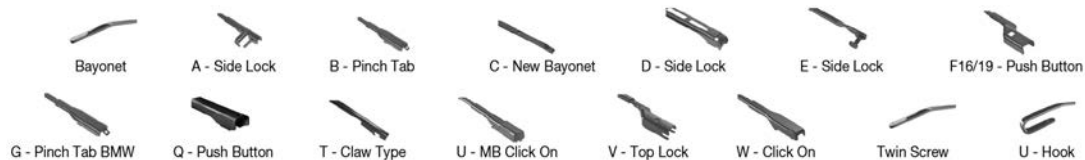

WIPER ARM TYPE	STANDARD		HYBRID		FLAT		REAR	
TOYOTA Continued										
COROLLA Saloon (E12)										
	09/02-12/05	U-hook		DMS-555	DM-555	DM-040	DUR-055L	DU-040L	DFR-006	DFR-002
		U-hook		DMS-560	DM-560	DM-045	DUR-060L	DUR-045L		
		U-hook		DMS-555	DM-555	DM-040	DUR-055R	DU-040R		
		U-hook		DMS-560	DM-560	DM-045	DUR-060R	DUR-045R		
COROLLA Saloon (E15)										
	08/07-06/13	U-hook					DUR-065L	DU-035L		
		U-hook					DUR-065R	DU-035R		
COROLLA Saloon (E21)										
	09/19-	U-hook					DU-070L	DU-035L		
		U-hook					DU-070R	DU-035R		
COROLLA Verso (E12) (01-09)										
	08/01-05/04	U-hook		DMS-565	DM-565	DM-040	DUR-065L	DU-040L	DFR-010	DFR-001
		U-hook		DMS-565	DM-565	DM-040	DUR-065R	DU-040R		
	03/04-03/09	U-hook		DMS-565	DM-565	DM-040	DUR-065L	DU-040L	DFR-010	DFR-001
		U-hook		DMS-565	DM-565	DM-040	DUR-065R	DU-040R		
CORONA (T1) (70-87)										
	02/70-05/79	Twin Screw			DR-243	DR-243				
		Twin Screw			DR-343	DR-343				
	12/75-01/81	Twin Screw			DR-243	DR-243				
		Twin Screw			DR-343	DR-343				
	06/79-07/81	Twin Screw			DR-243	DR-243				
		Twin Screw			DR-343	DR-343				
CORONA (T19) (92-97)										
	10/91-09/97	U-hook			DM-053	DM-045				
		U-hook			DM-053	DM-045				
	02/92-01/96	U-hook			DM-053	DM-045				
		U-hook			DM-053	DM-045				
CRESSIDA (77-81)										
	07/77-07/81	Twin Screw			DR-245	DR-245				
		Twin Screw			DR-345	DR-345				
	12/77-03/81	Twin Screw			DR-243	DR-243				DR-335
		Twin Screw			DR-343	DR-343				DR-335
CRESSIDA (80-93)										
	09/80-04/85	Twin Screw			DR-245	DR-245				
		Twin Screw			DR-345	DR-345				
	09/80-09/92	Twin Screw			DR-248	DR-245				DR-235
		Twin Screw			DR-348	DR-345				DR-235
	08/84-10/88	Twin Screw			DR-248	DR-245				DR-235
		Twin Screw			DR-253					
		Twin Screw			DR-348	DR-345				DR-235
		Twin Screw			DR-353					
CROWN (80-85)										
	09/79-03/85	U-hook			DM-043	DM-043	DUR-043L	DUR-043L		DR-235
		U-hook			DR-248	DR-248				
		U-hook			DM-043	DM-043	DUR-043R	DUR-043R		DR-235
		U-hook			DR-348	DR-348				
	09/80-09/83	U-hook			DM-043	DM-043	DUR-043L	DUR-043L		
		U-hook			DM-043	DM-043	DUR-043R	DUR-043R		
DYNA 100 (85-95)										
	08/85-04/95	U-hook			DR-243	DR-240				
		U-hook			DR-343	DR-340				
DYNA 150 (85-88)										
	08/85-08/88				DR-243	DR-240				
					DR-343	DR-340				
DYNA 150 (88-95)										
	08/88-06/95	U-hook			DR-243	DR-240				
		U-hook			DR-343	DR-340				
DYNA 150 (95-01)										
	05/95-07/01	U-hook			DR-243	DR-240