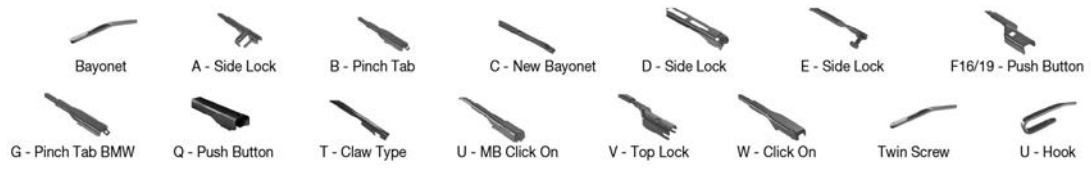

WIPER ARM TYPE	STANDARD		HYBRID		FLAT		REAR		
			+ Spoiler								
MITSUBISHI <i>Continued</i>											
GALANT VI (96-04)											
	09/96-10/03	U-hook			DM-055	DM-045	DUR-055L	DUR-045L		DM-040	DU-040L
		U-hook			DM-055	DM-045	DUR-055R	DUR-045R		DM-040	DU-040R
	09/96-10/04	U-hook			DM-055	DM-045	DUR-055L	DUR-045L			
		U-hook			DM-055	DM-045	DUR-055R	DUR-045R			
GALANT VII (03-)											
	10/03-	U-hook		DMS-565	DM-565	DM-045	DUR-065L	DUR-045L			
		U-hook		DMS-565	DM-565	DM-045	DUR-065R	DUR-045R			
GALANT VII Saloon (E5_A, E7_A, E8_A)											
	06/92-12/96	U-hook			DM-055	DM-048	DUR-055L	DUR-048L			
		U-hook			DM-055	DM-048	DUR-055R	DUR-048R			
GALLOPER (98-03)											
	09/98-12/03	U-hook			DM-045	DM-045	DUR-045L	DUR-045L		DM-035	DU-035L
		U-hook			DM-045	DM-045	DUR-045R	DUR-045R		DM-035	DU-035R
GRANDIS (04-11)											
	04/04-12/11	U-hook			DM-570	DM-055		DUR-055R		DRA-030	
		U-hook			DM-570	DM-055		DUR-055L		DRA-030	
i-MiEV (06-)											
	01/06-	U-hook			DM-570		DU-070L			DRA-030	
		U-hook			DM-570					DRA-030	
L 200 / TRITON (05-15)											
	11/05-12/15	U-hook		DMS-555	DM-555	DM-048	DUR-055L	DUR-048L	DFR-006	DFR-003	
		U-hook		DMS-555	DM-555	DM-048	DUR-055R	DUR-048R			
	08/07-12/15	U-hook		DMS-555	DM-555	DM-048	DUR-055L	DUR-048L	DFR-006	DFR-003	
		U-hook		DMS-555	DM-555	DM-048	DUR-055R	DUR-048R			
L 200 (80-86)											
	03/80-10/86	U-hook			DM-040	DM-040	DU-040L	DU-040L			
		U-hook			DM-040	DM-040	DU-040R	DU-040R			
L 200 (86-96)											
	10/86-10/96	U-hook			DM-040	DM-040	DU-040L	DU-040L			
		U-hook			DM-040	DM-040	DU-040R	DU-040R			
L 200 (96-07)											
	06/96-12/07	U-hook			DM-048	DM-045	DUR-048L	DUR-045L			
		U-hook			DM-048	DM-045	DUR-048R	DUR-045R			
L 300 (80-87)											
	05/80-10/86	U-hook			DM-040	DM-040	DU-040L	DU-040L		DM-035	DU-035L
		U-hook			DM-040	DM-040	DU-040R	DU-040R		DM-035	DU-035R
	09/81-02/87	U-hook			DM-040	DM-040	DU-040L	DU-040L		DM-035	DU-035L
		U-hook			DM-040	DM-040	DU-040R	DU-040R		DM-035	DU-035R
	03/83-04/94	U-hook			DM-040	DM-040	DU-040L	DU-040L			
		U-hook			DM-040	DM-040	DU-040R	DU-040R			
L 300 (86-06)											
	08/86-05/04	U-hook			DM-040	DM-040	DU-040L	DU-040L		DM-035	DU-035L
		U-hook			DM-040	DM-040	DU-040R	DU-040R		DM-035	DU-035R
	11/86-02/06	U-hook			DM-040	DM-040	DU-040L	DU-040L		DM-035	DU-035L
		U-hook			DM-040	DM-040	DU-040R	DU-040R		DM-035	DU-035R
	07/94-04/00	U-hook			DM-045	DM-045	DUR-045L	DUR-045L		DM-040	DU-040L
		U-hook			DM-045	DM-045	DUR-045R	DUR-045R		DM-040	DU-040R
L 400 / SPACE GEAR (95-05)											
	12/94-02/06	U-hook			DRT-065	DRT-065				DM-043	DUR-043L
		U-hook			DRT-065	DRT-065				DM-043	DUR-043R
	05/95-06/05	Twin Screw			DRT-065	DRT-065				DM-043	DUR-043L
		Twin Screw			DRT-065	DRT-065				DM-043	DUR-043R
L200 (K7_T, K6_T)											
	01/96-12/07	U-hook			DM-048	DM-045	DUR-048L	DUR-045L			
		U-hook			DM-048	DM-045	DUR-048R	DUR-045R			
L200 / TRITON Platform/Chassis (KA_T, KB_T)											
	01/08-12/15	U-hook		DMS-555	DM-555	DM-048	DUR-055L	DUR-048L	DFR-006	DFR-003	
		U-hook		DMS-555	DM-555	DM-048	DUR-055R	DUR-048R