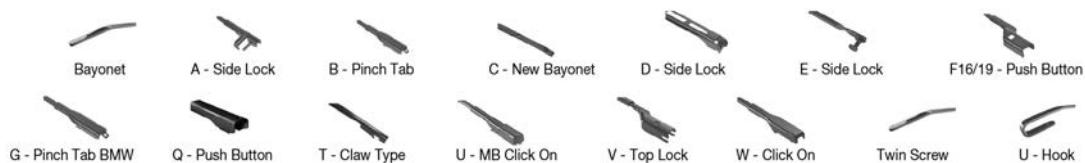

WIPER ARM TYPE	STANDARD		HYBRID		FLAT		REAR		
			+ Spoiler								
BMW Continued											
Z3 (E36) (95-03) Continued											
	10/95-01/03	U-hook			DM-550	DMC-550					
	01/98-06/03	U-hook			DM-550	DMC-550					
		U-hook			DM-550	DMC-550					
Z4 (G29) (18-)											
	11/18-	F19- push button							DF-060		
Z4 (E85, E86) (03-09)											
	12/02-02/09	U-hook		DMS-555	DM-555	DMC-550	DUR-055L	DUR-050L			
		U-hook		DMS-555	DM-555	DMC-550	DUR-055R	DUR-050R			
	04/06-08/08	U-hook		DMS-555	DM-555	DMC-550	DUR-055L	DUR-050L			
		U-hook		DMS-555	DM-555	DMC-550	DUR-055R	DUR-050R			
Z4 (E89) (09-16)											
	02/09-08/16	U-hook		DMS-555	DM-555	DMC-550	DUR-055L	DUR-050L			
		U-hook		DMS-555	DM-555	DMC-550	DUR-055R	DUR-050R			
Z8 (E52) (00-03)											
	01/00-12/03	U-hook		DMS-553	DM-553	DM-553					
		U-hook		DMS-553	DM-553	DM-553					
CADILLAC											
ATS (13-)											
	02/13-	U-hook					DUR-055L	DUR-045L			
	02/13-	U-hook					DUR-055L	DUR-045L			
	02/13-	U-hook					DUR-055R	DUR-045R			
	02/13-	U-hook					DUR-055R	DUR-045R			
BLS (06-)											
	04/06-	U-hook							DF-043		
	12/07-	B- pinch tab							DF-043		
CTS (08-15)											
	07/07-	U-hook					DUR-055L	DUR-048L			
		U-hook						DUR-055R	DUR-048R		
	01/08-	U-hook					DUR-055L	DUR-048L			
	01/08-	U-hook					DUR-055L	DUR-048L			
	01/08-	U-hook					DUR-055R	DUR-048R			
	01/08-	U-hook					DUR-055R	DUR-048R			
DEVILLE (89-93)											
	09/89-09/93	U-hook		DMS-555	DM-555	DM-555					
		U-hook		DMS-555	DM-555	DM-555					
DEVILLE (93-99)											
	10/93-09/99	U-hook		DMS-555	DM-555	DM-555					
		U-hook		DMS-555	DM-555	DM-555					
DEVILLE (99-04)											
	10/99-12/05	U-hook		DMS-555	DM-555	DM-555					
		U-hook		DMS-555	DM-555	DM-555					
DTS (05-11)											
	06/05-12/11	U-hook					DUR-055L	DUR-048L	DFR-006	DFR-003	
		U-hook						DUR-055R	DUR-048R		
ELDORADO (85-91)											
	10/87-09/91	U-hook		DMS-555	DM-555	DM-555					
		U-hook		DMS-555	DM-555	DM-555					
ELDORADO (91-02)											
	09/91-09/02	U-hook		DMS-555	DM-555	DM-555					
		U-hook		DMS-555	DM-555	DM-555					
ESCALADE (98-06)											
	10/98-10/06	U-hook		DMS-555	DM-555	DM-555	DUR-055L	DUR-055L		DM-040 DU-040L	
		U-hook		DMS-555	DM-555	DM-555	DUR-055R	DUR-055R		DM-040 DU-040R	
ESCALADE (06-14)											
	10/06-12/14	U-hook								DRA-030	
SEVILLE II (K) (79-93)											
	08/79-12/91	U-hook		DMS-555	DM-555	DM-555					
		U-hook		DMS-555	DM-555	DM-555