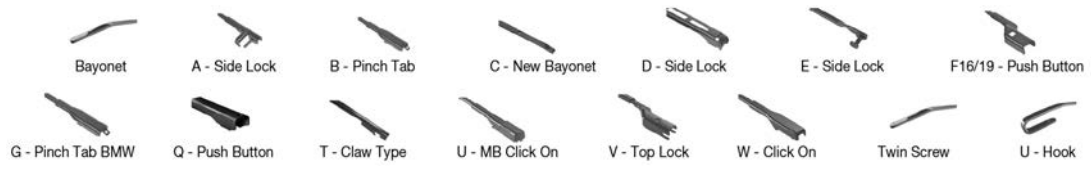

WIPER ARM TYPE	STANDARD			HYBRID		FLAT		REAR	
			+ Spoiler								
AUDI Continued											
A6 Allroad (4FH) (06-11)											
	03/06-08/11	T-claw type								DF-010	
A6 Allroad (4GH) (12-18)											
	01/12-09/18	F16-push button								DF-049	
A6 C7 (4G2, 4GC)											
	01/13-09/18	F16-push button								DF-049	
A6 C8 (4A2)											
	09/20-	F16-push button								DF-076	
A6 C8 Avant (4A5)											
	09/20-	F16-push button								DF-076	
A7 (4KA) (17-)											
	05/16-05/18	F16-push button								DF-049	
	10/17-	F16-push button								DF-076	
A7 (4GA) (10-18)											
	10/10-05/18	F16-push button								DF-049	
A7 Sportback (4KA)											
	08/20-	F16-push button								DF-076	
A8 (4N) (17-)											
	06/17-	F16-push button								DF-076	
A8 (4D) (94-02)											
	03/94-09/02	U-hook		DMS-555	DM-555	DM-653					
		U-hook		DMS-555	DM-555	DM-653					
A8 (4E) (02-10)											
	10/02-07/10	D-slide lock								DF-093	
A8 (4H) (09-18)											
	11/09-01/18	F16-push button								DF-078	
ALLROAD (4BH) (00-05)											
	10/01-08/05	D-slide lock								DF-008	
		D-slide lock								DF-131	
		D-slide lock								DF-239	
CABRIOLET (8G7) (91-00)											
	05/91-08/00	U-hook		DMS-555	DM-055	DM-653	DUR-055L	DUR-053L			
		U-hook		DMS-555	DM-055	DM-653	DUR-055R	DUR-050R			
COUPE (81, 85) (80-88)											
	07/80-10/88	U-hook		DMS-553	DM-053	DM-053	DUR-053L	DUR-053L		DM-045	DUR-045L
		U-hook		DMS-553	DM-053	DM-053	DUR-050R	DUR-050R		DM-045	DUR-045R
COUPE (89, 8B) (88-96)											
	10/88-12/96	U-hook		DMS-555	DM-555	DM-555	DUR-053L	DUR-053L		DM-555	
		U-hook		DMS-555	DM-555	DM-555	DUR-050R	DUR-050R		DM-555	
E-TRON (GE) (18-)											
	09/18-	F16-push button								DF-076	
	09/19-									DF-076	
Q2 (GAB, GAG)											
	04/21-	F16-push button								DF-314	
Q2 (GAB) (16-)											
	06/16-	F16-push button								DF-314	
Q3 (F3B)											
	11/20-	F16-push button								DF-076	
Q3 (F3) (18-)											
	07/18-	F16-push button								DF-076	
Q3 (8U) (11-18)											
	06/11-10/18	F16-push button								DF-007	DF-316
		F16-push button								DF-260	DF-316
Q3 Sportback (F3N)											
	11/20-	F16-push button								DF-076	
Q4 Sportback (F4N)											
	06/21-	F16-push button								DF-434	
Q4 SUV (F4B)											
	03/21-	F16-push button								DF-434