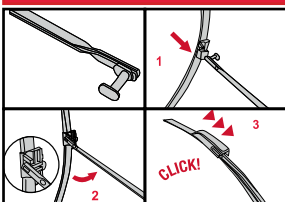

F

Balais Plats

BALAIS PLATS: REMPLACEMENT OE

BALAIS PLATS: RETROFIT

Fitting A

Fitting B

Fitting C

Fitting D

Fitting E

Fitting F

Fitting T

Fitting U

Fitting V

Fitting W