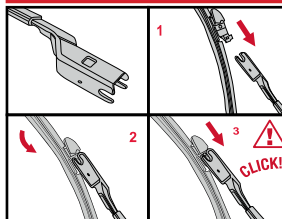

Fitting V

Fitting W

D

Hybrid-Wischblätter

<p>How to detach the old blade</p> <ol style="list-style-type: none">   <p>How to attach the new blade</p> <ol style="list-style-type: none">    	<p>Place the wiper arm over the picture to determine the size</p>  <p>7 mm 9x3=>No need to change clip (Go to "How to install blade")</p> <p>11 mm 9x4=>Change to attached adaptor (Go to "How to change clip")</p>	<p>How to change the clip</p> <ol style="list-style-type: none">        	<p>How to install the blade</p> <ol style="list-style-type: none">    
---	---	--	--