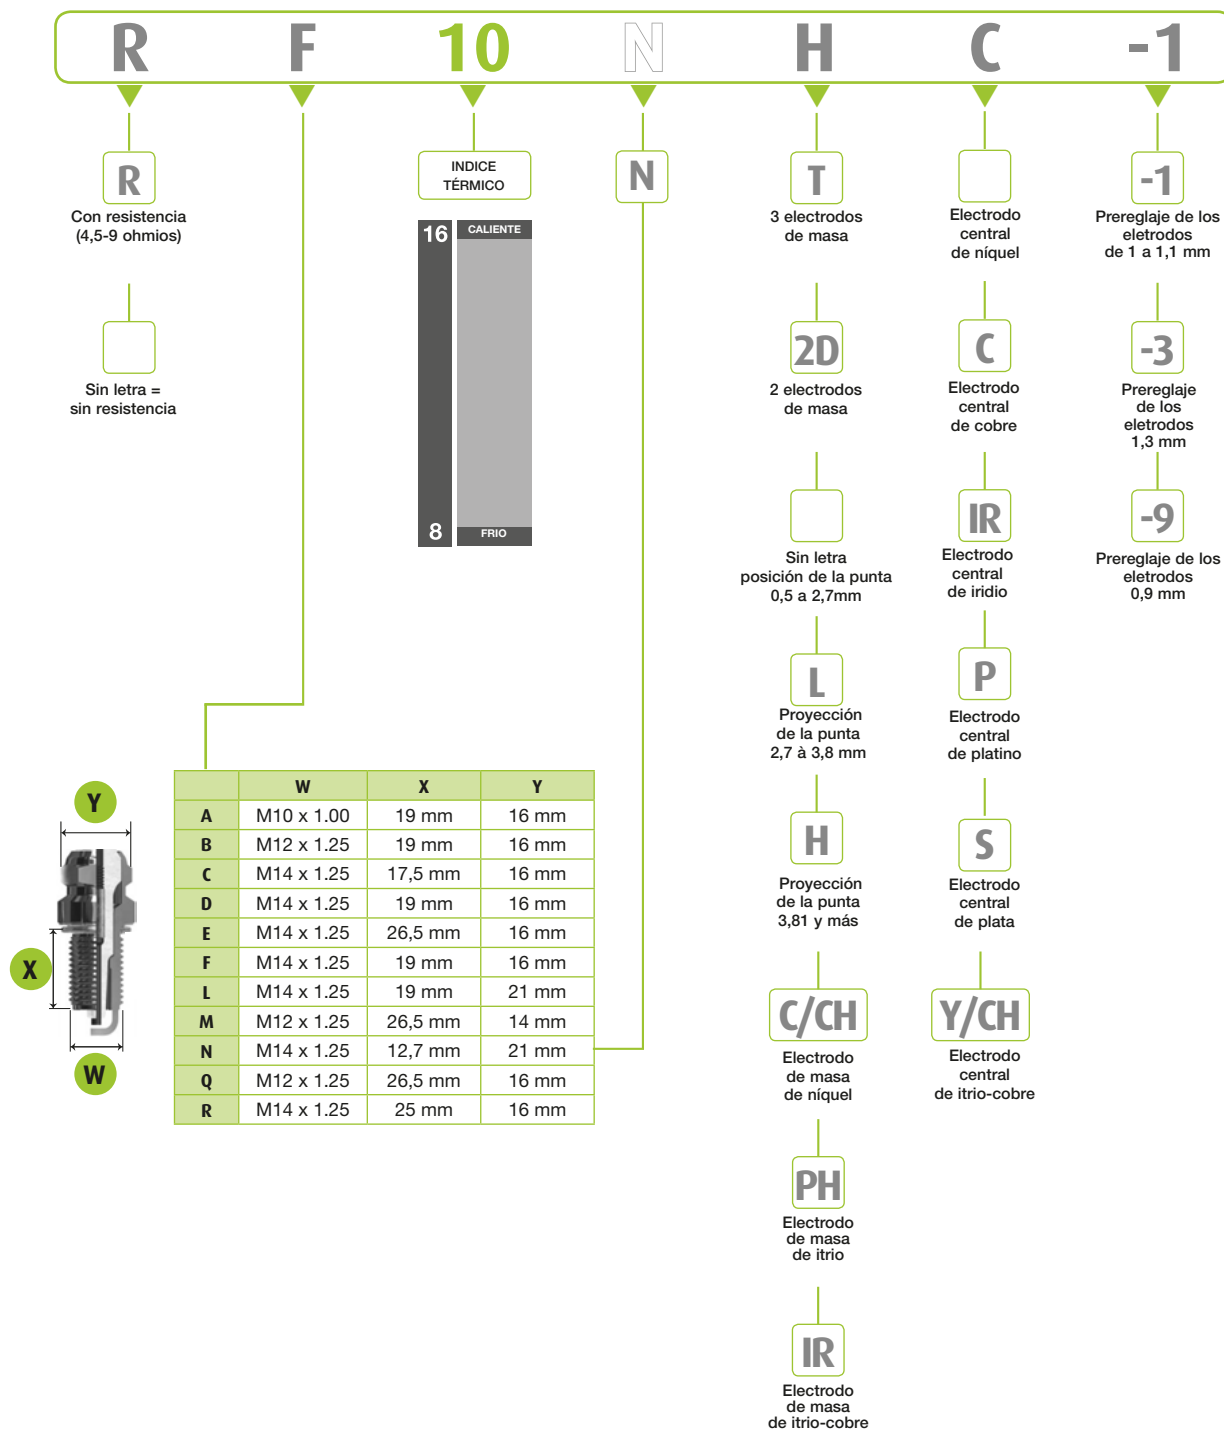

IDENTIFICACIÓN DE LA BUJÍA

La identificación se realiza por el código técnico (ex : RF10HC-1) que aparece en el capítulo de aplicaciones por vehículo y se traduce por una referencia comercial (ex : 246913)